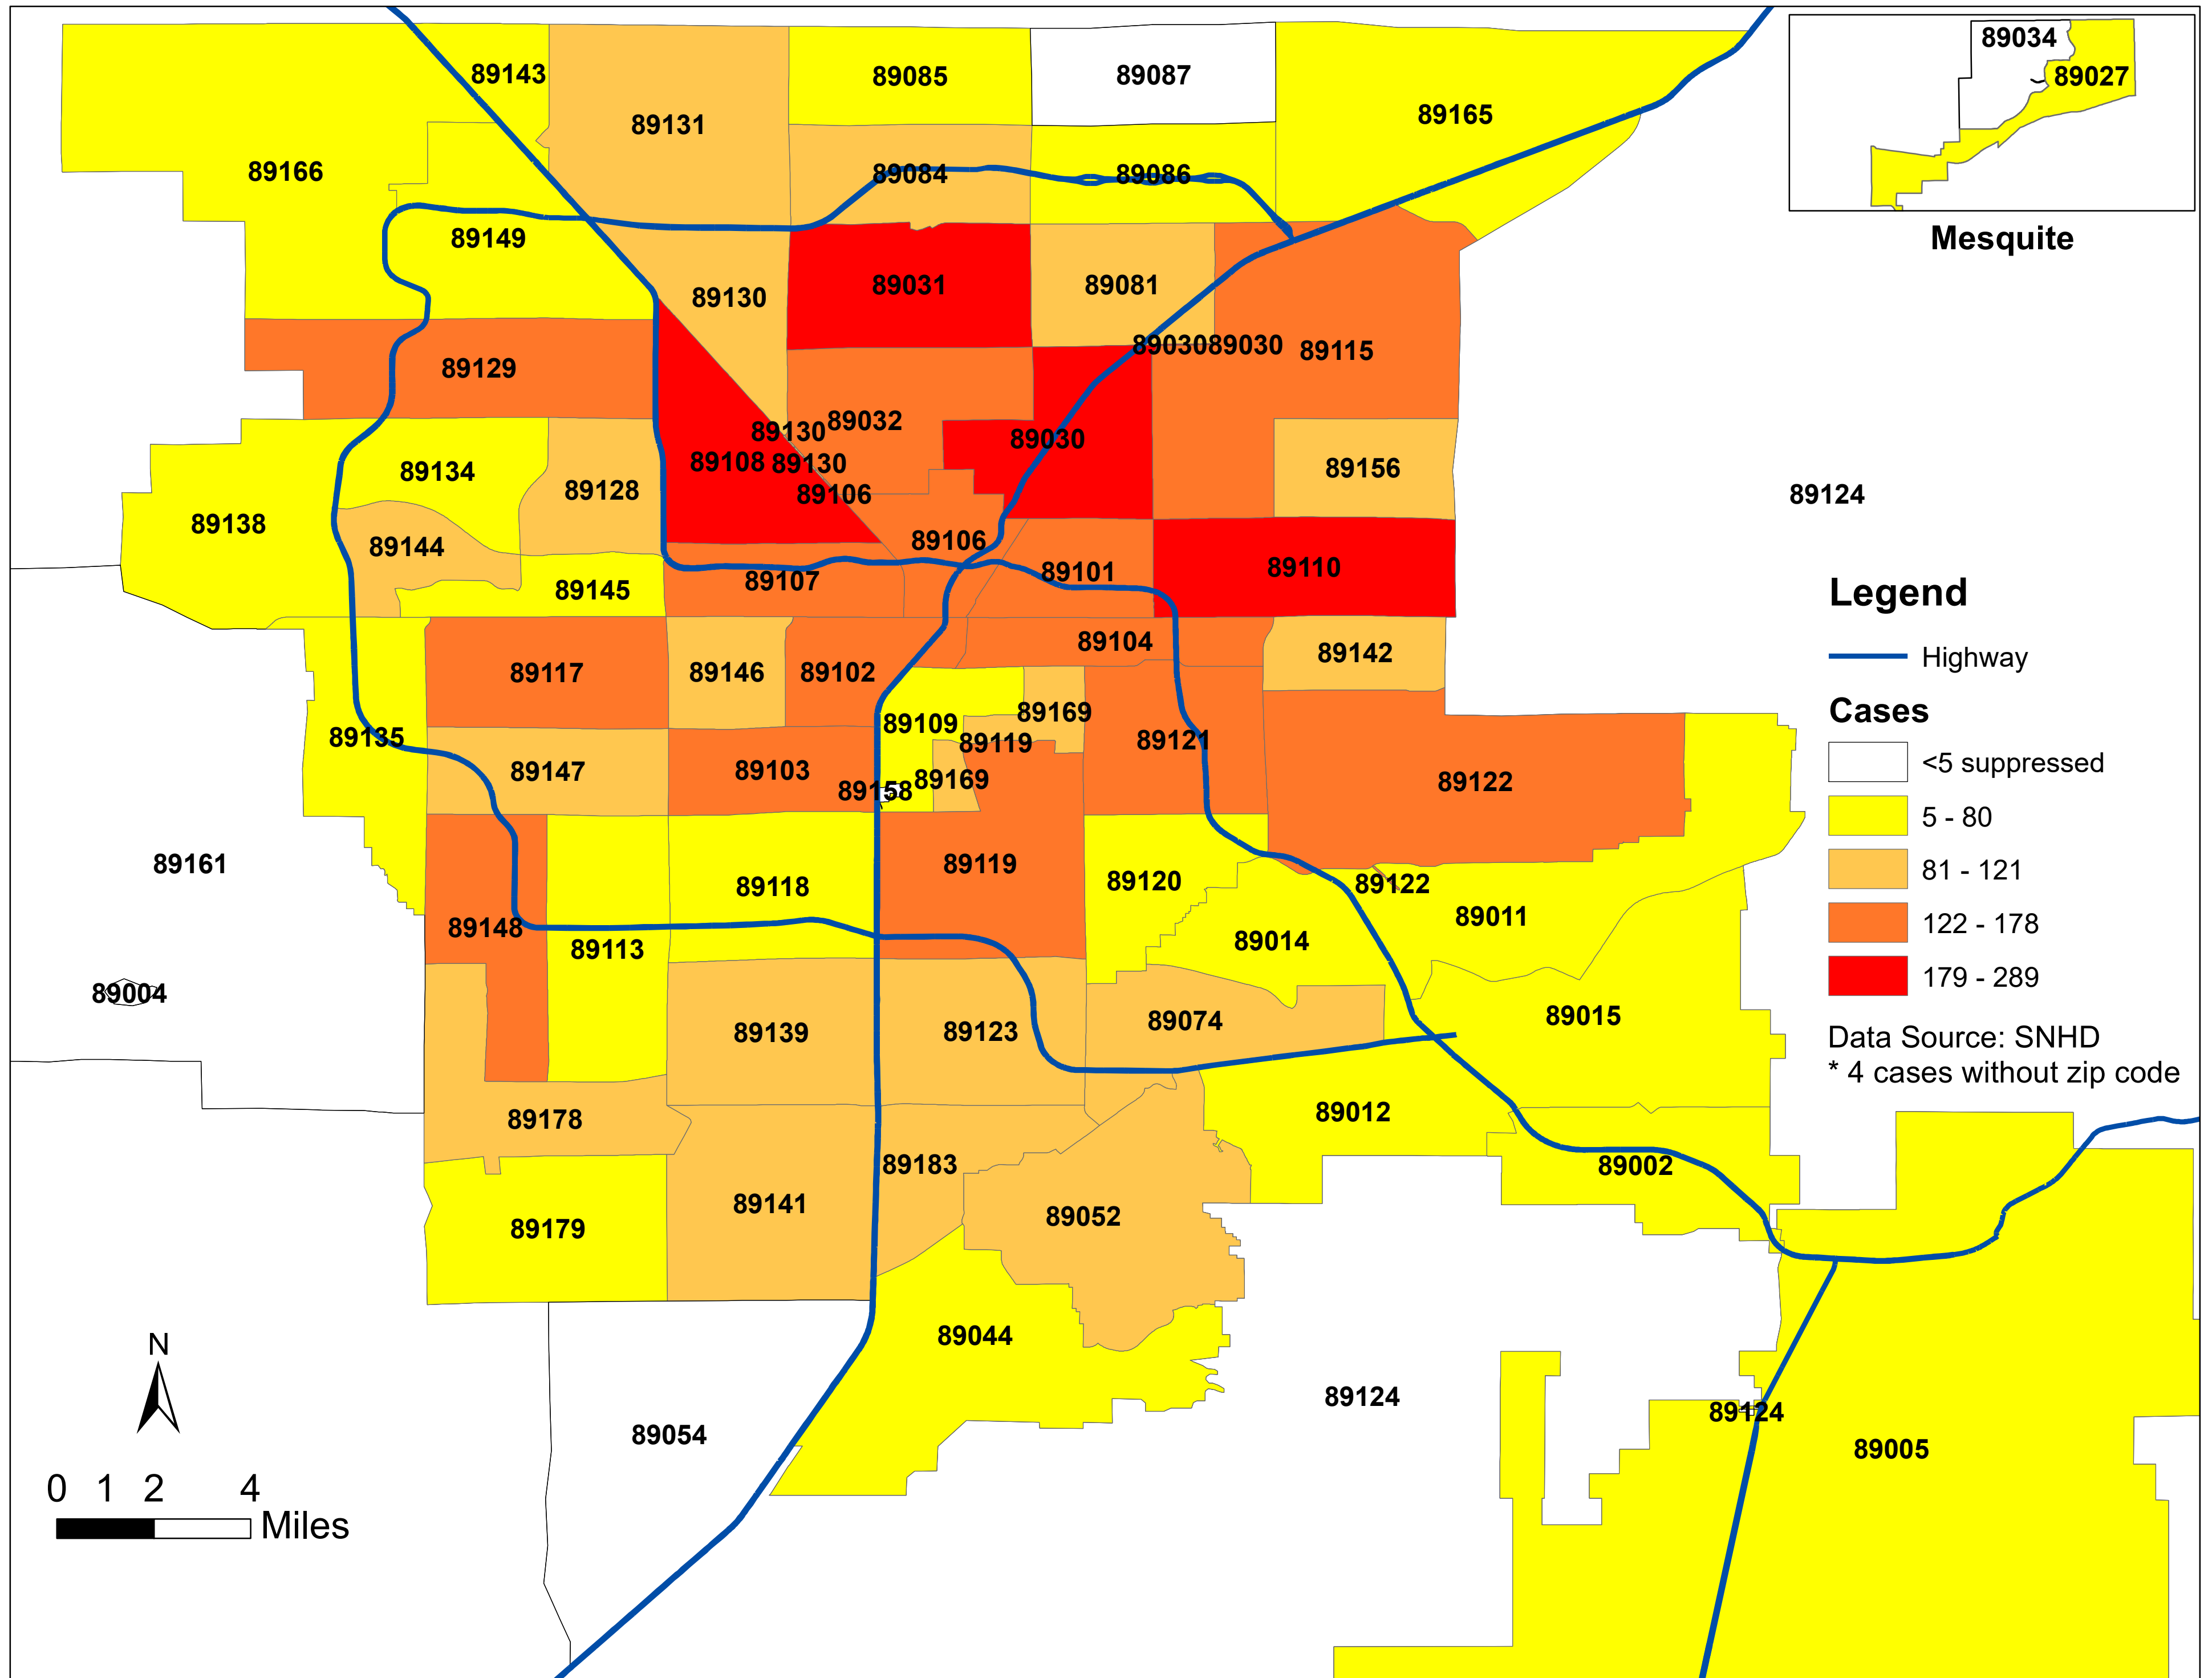

# Number of COVID-19 cases by zip code in Clark county (05.26.2020)

Note: Numbers of cases by zip code in Laughlin, Moapa, Overton and Sandy Valley are less than 5 and suppressed.