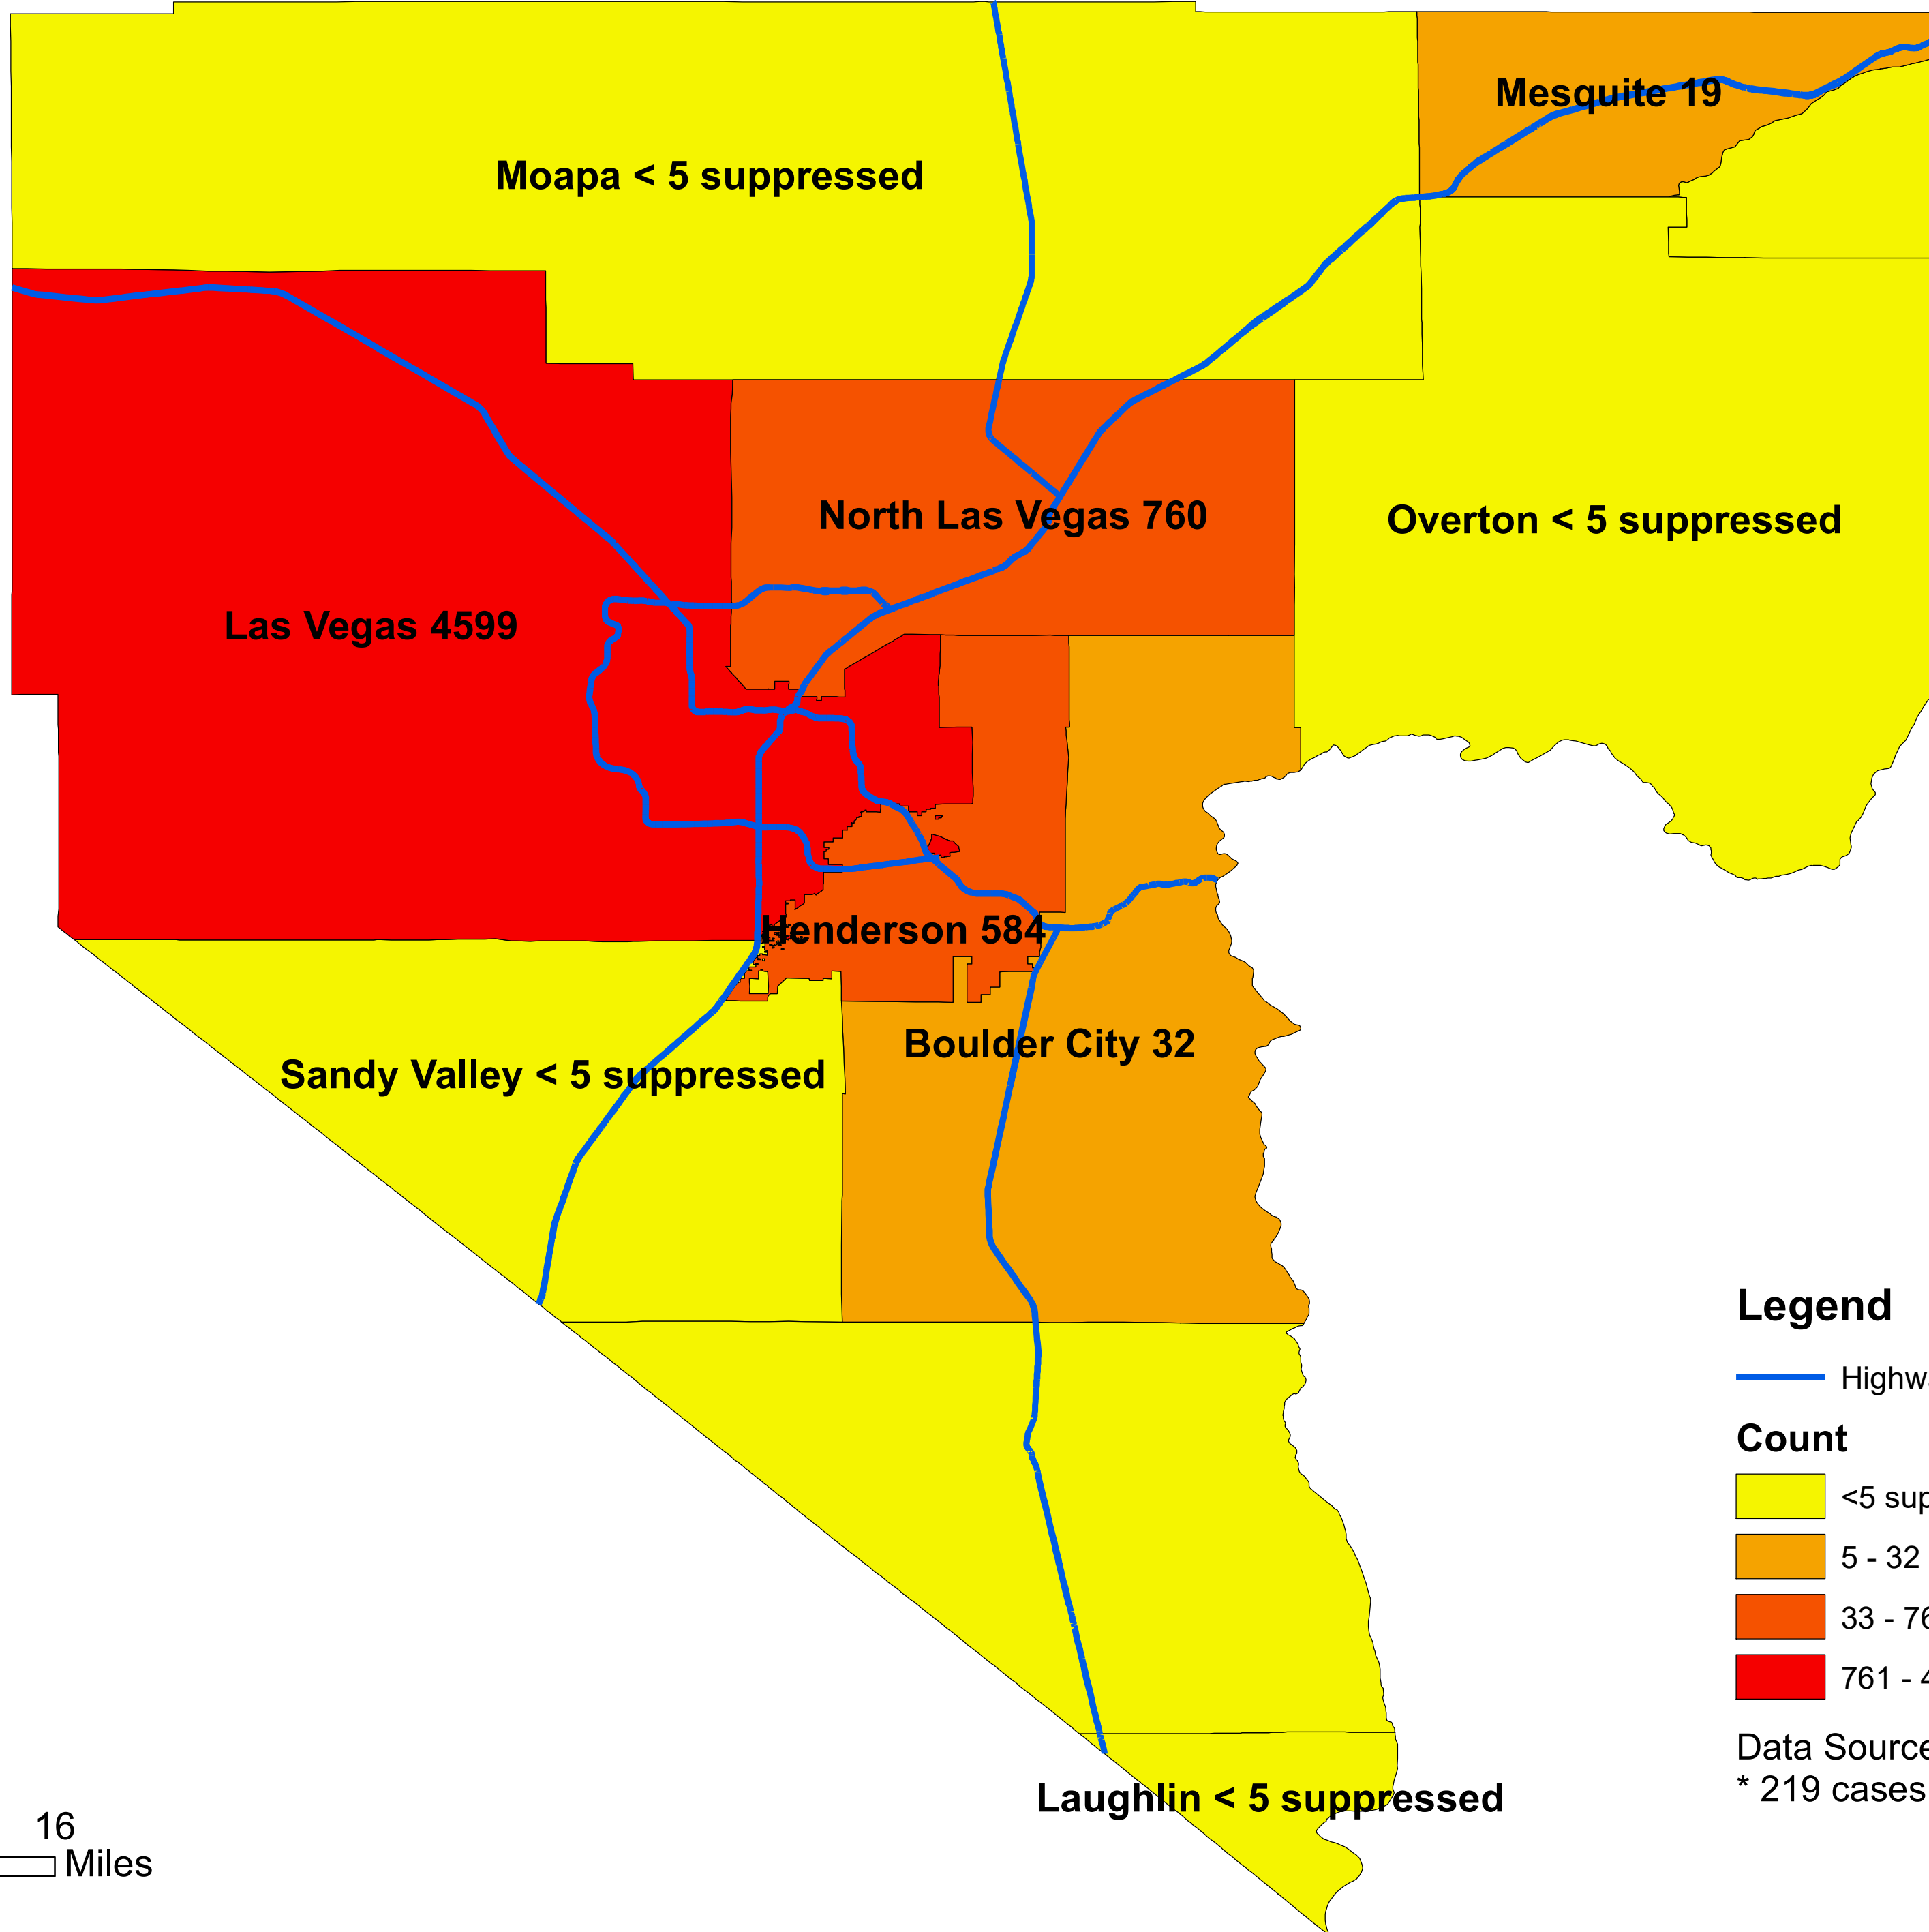

Number of COVID-19 cases by city in Clark county (05.26.2020)

Legend

— Highway

Count

<5 suppressed

5 - 32

33 - 760

761 - 4599

Data Source: SNHD

* 219 cases without city information

0 4 8 16
Miles