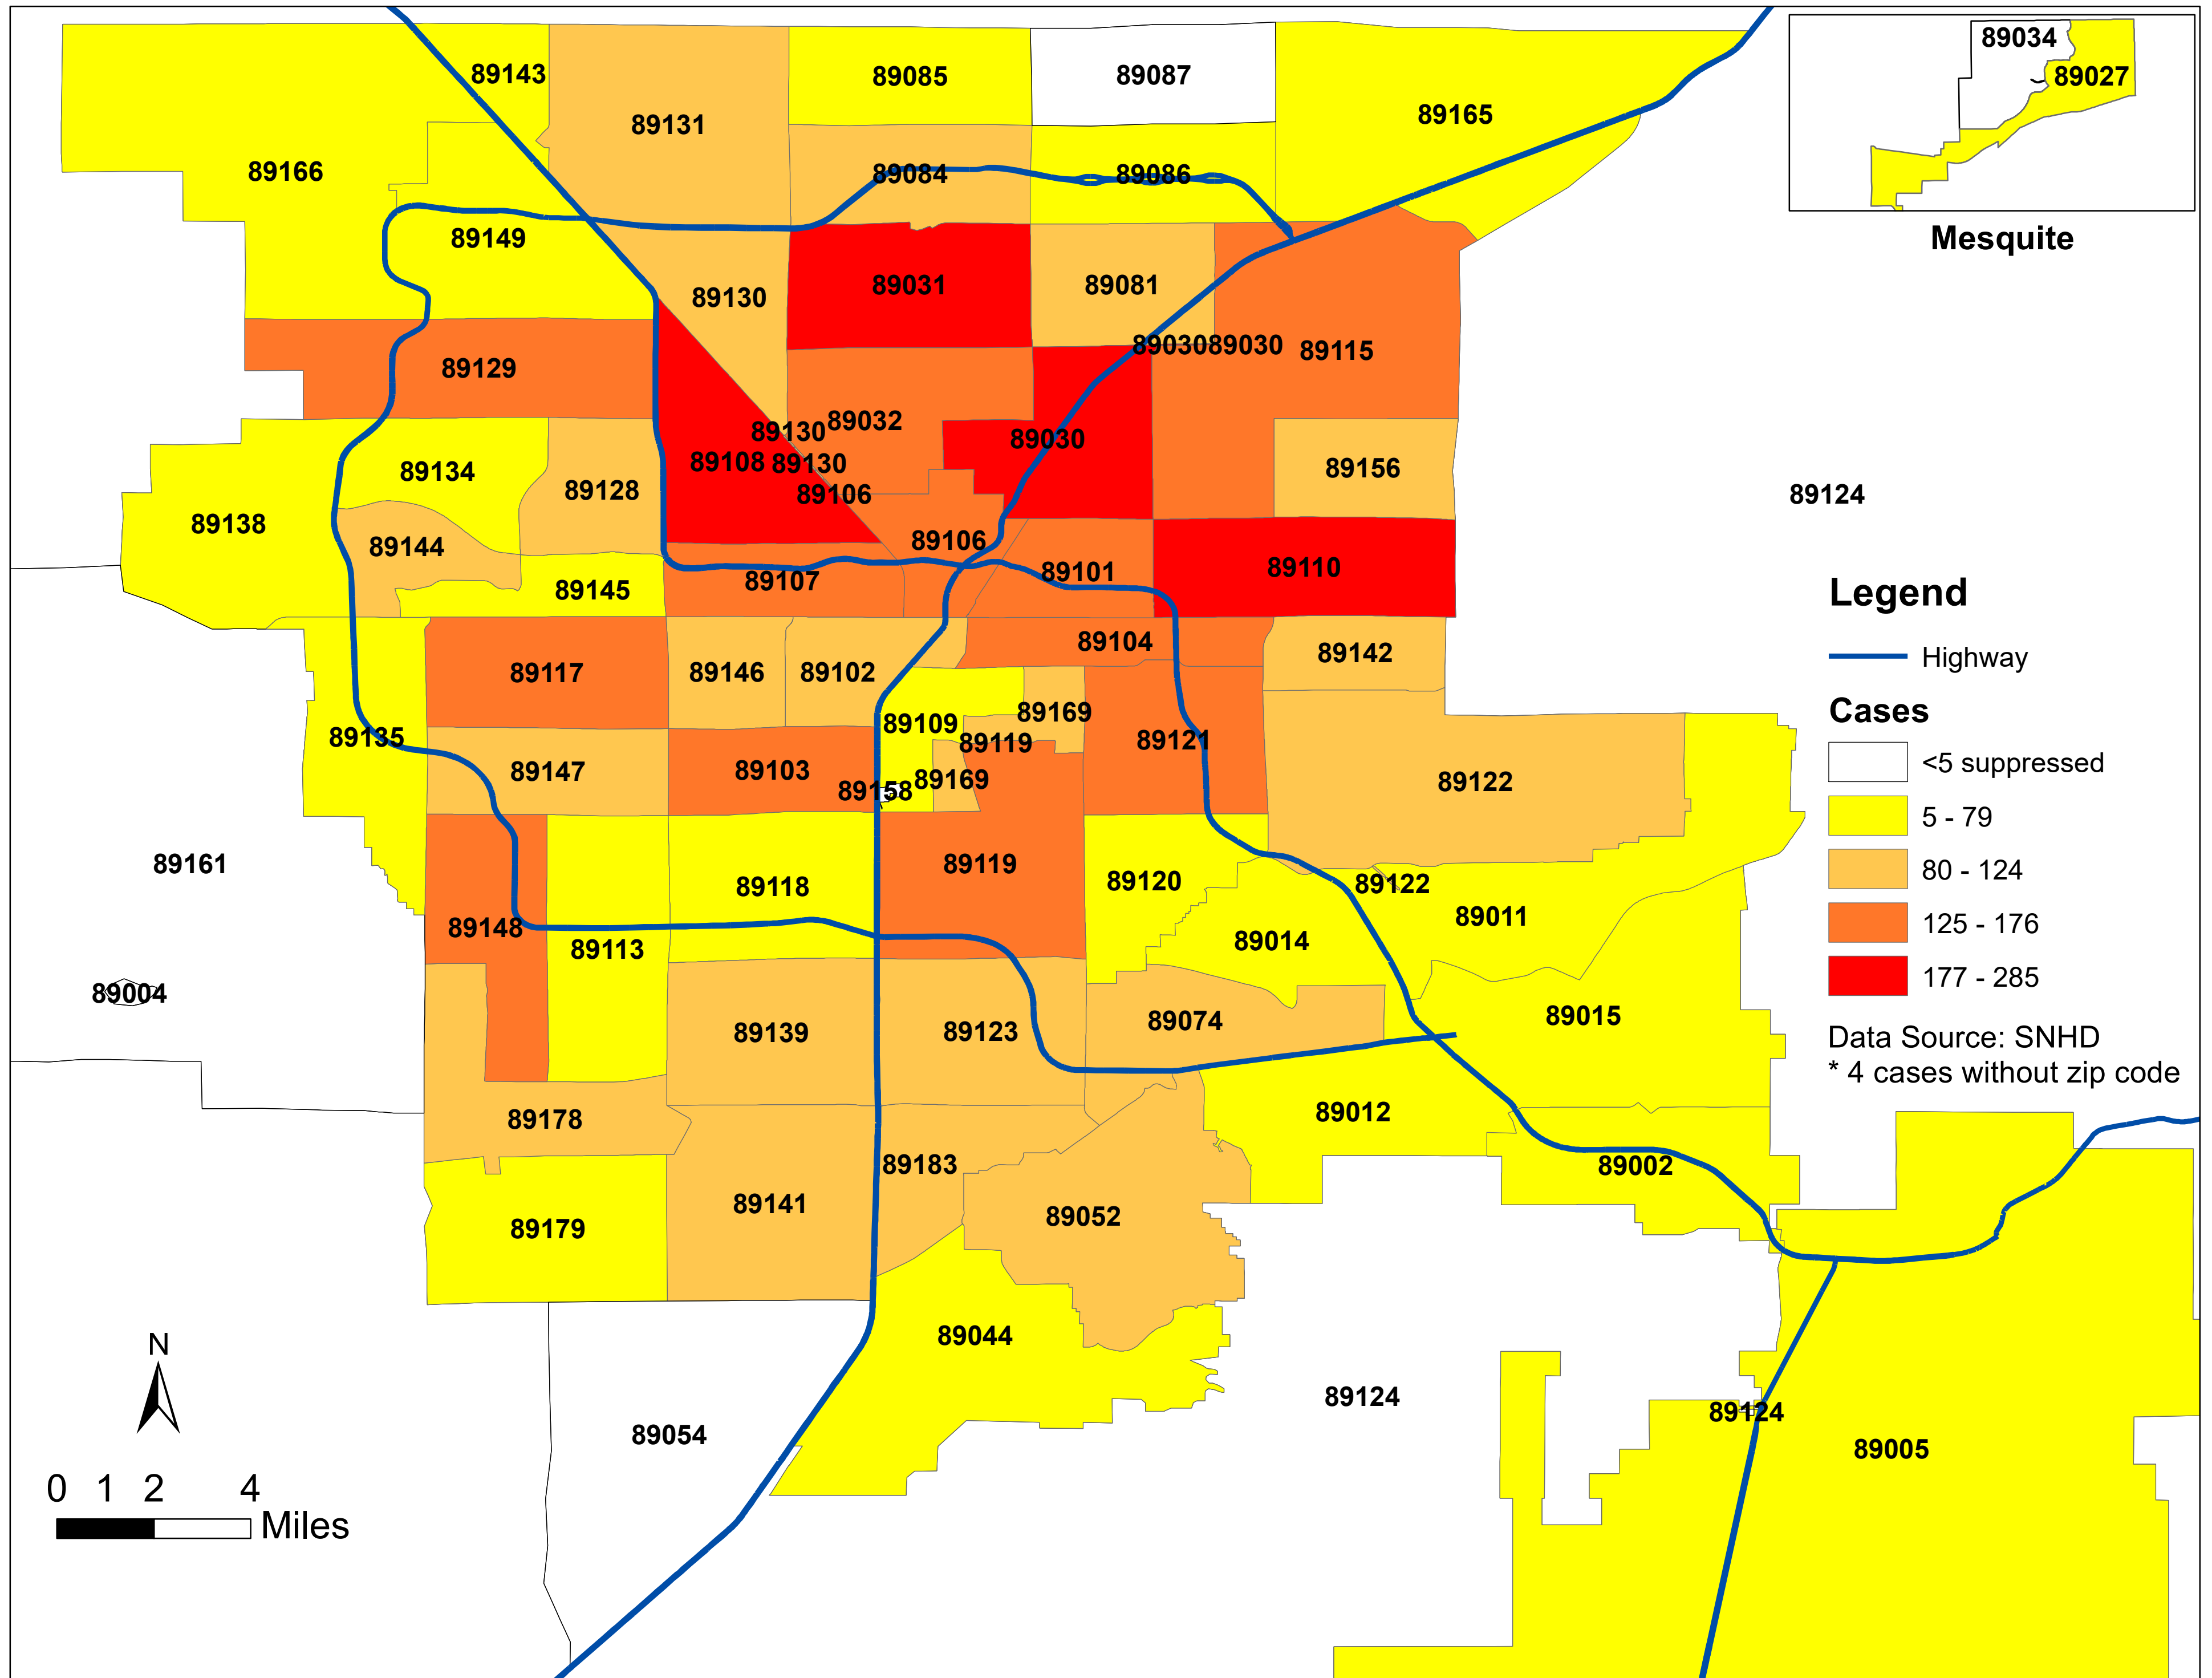

Number of COVID-19 cases by zip code in Clark county (05.25.2020)

Note: Numbers of cases by zip code in Laughlin, Moapa, Overton and Sandy Valley are less than 5 and suppressed.