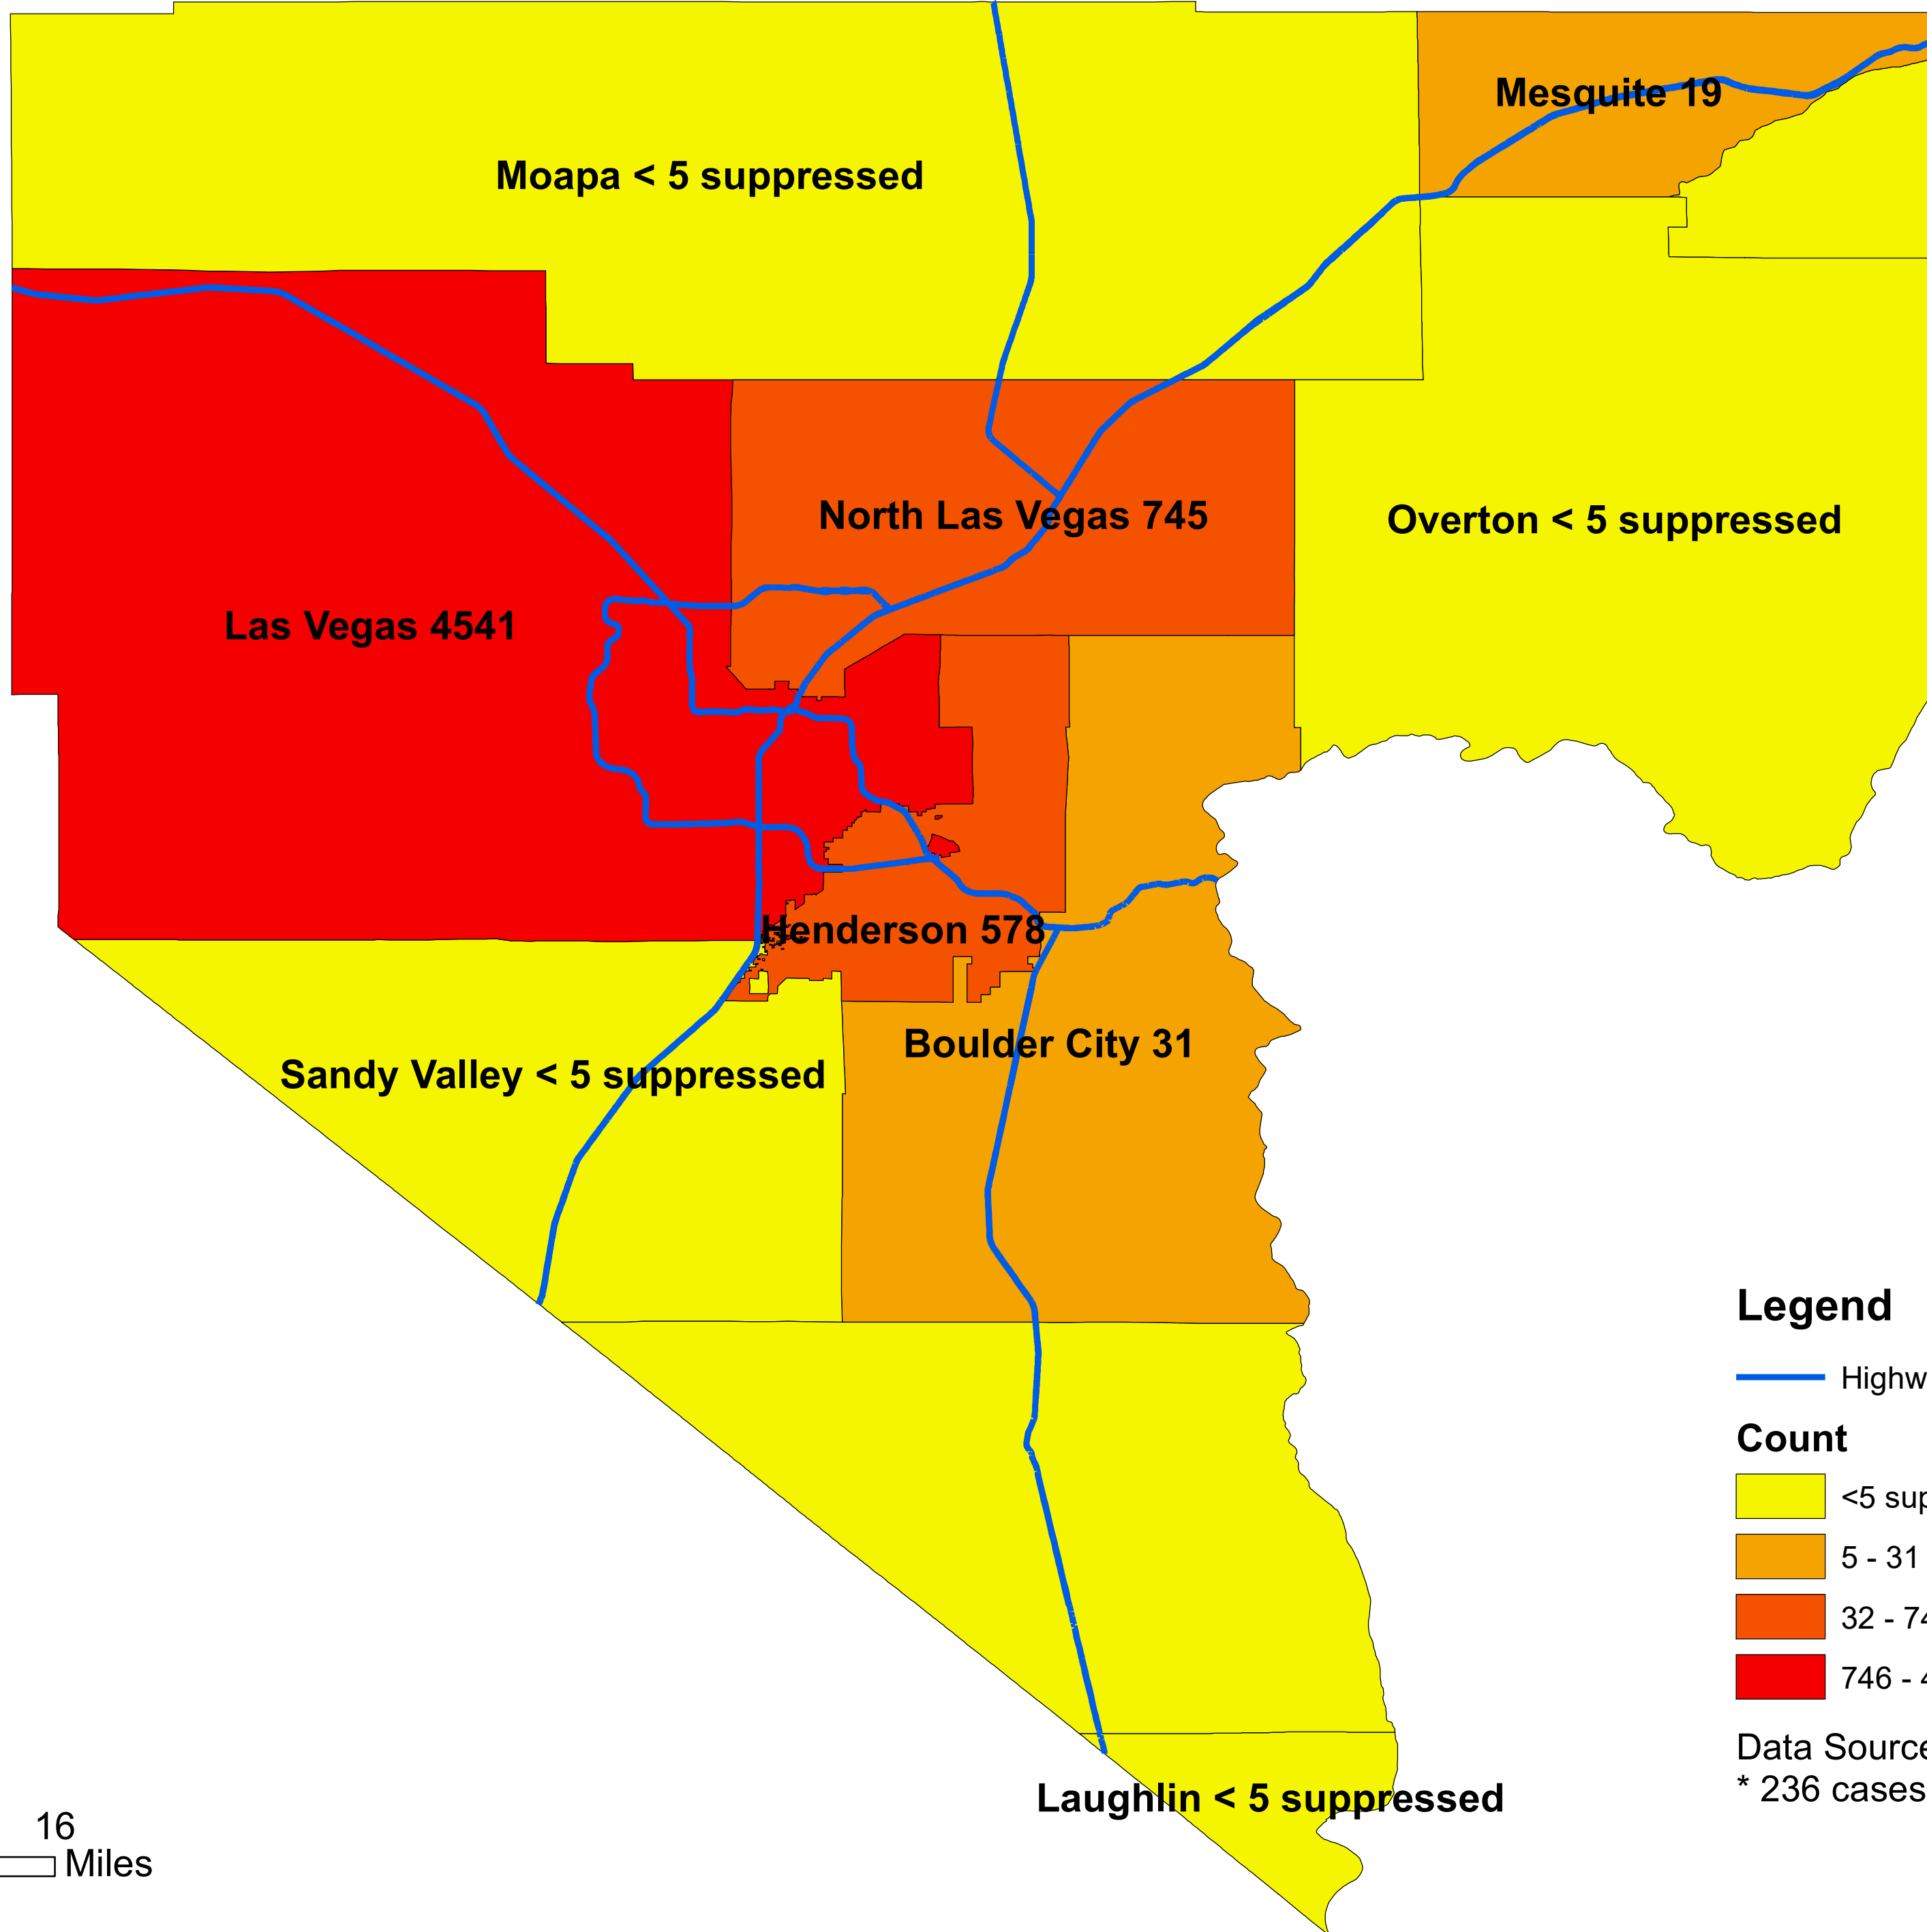

Number of COVID-19 cases by city in Clark county (05.25.2020)

Legend

— Highway

Count

<5 suppressed

5 - 31

32 - 745

746 - 4541

Data Source: SNHD

* 236 cases without city information

0 4 8 16
Miles