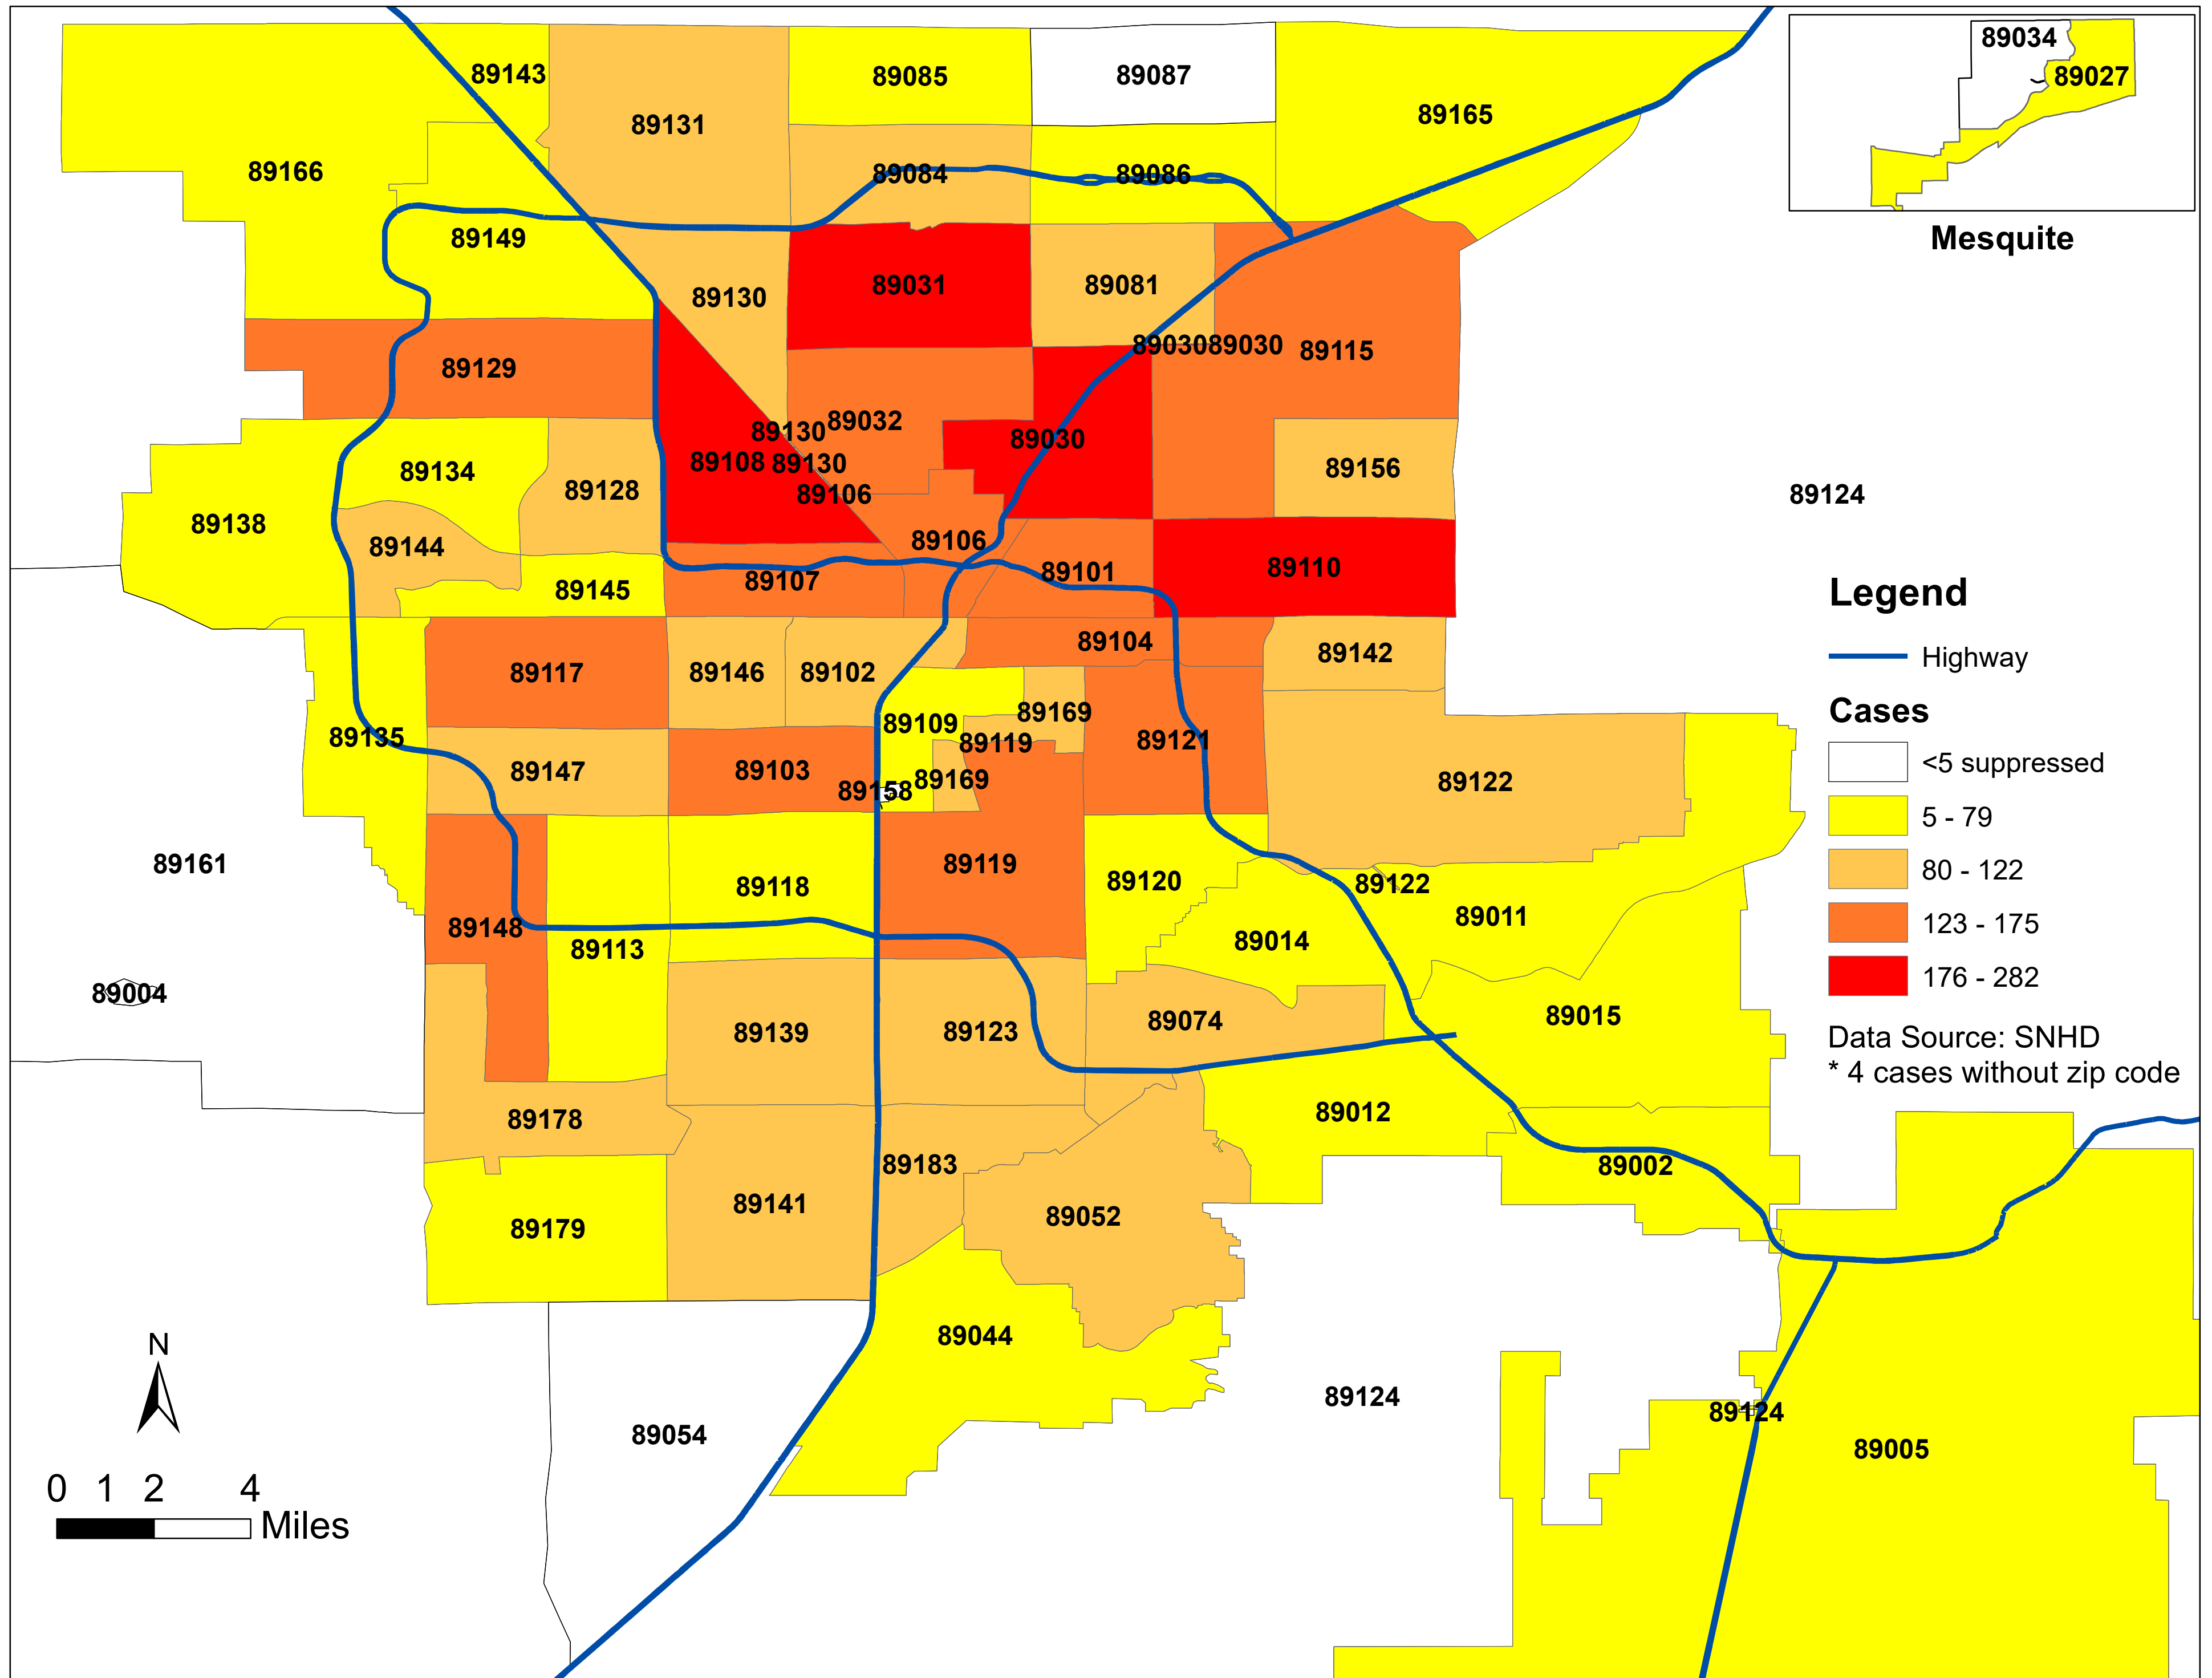

Number of COVID-19 cases by zip code in Clark county (05.24.2020)

Note: Numbers of cases by zip code in Laughlin, Moapa, Overton and Sandy Valley are less than 5 and suppressed.