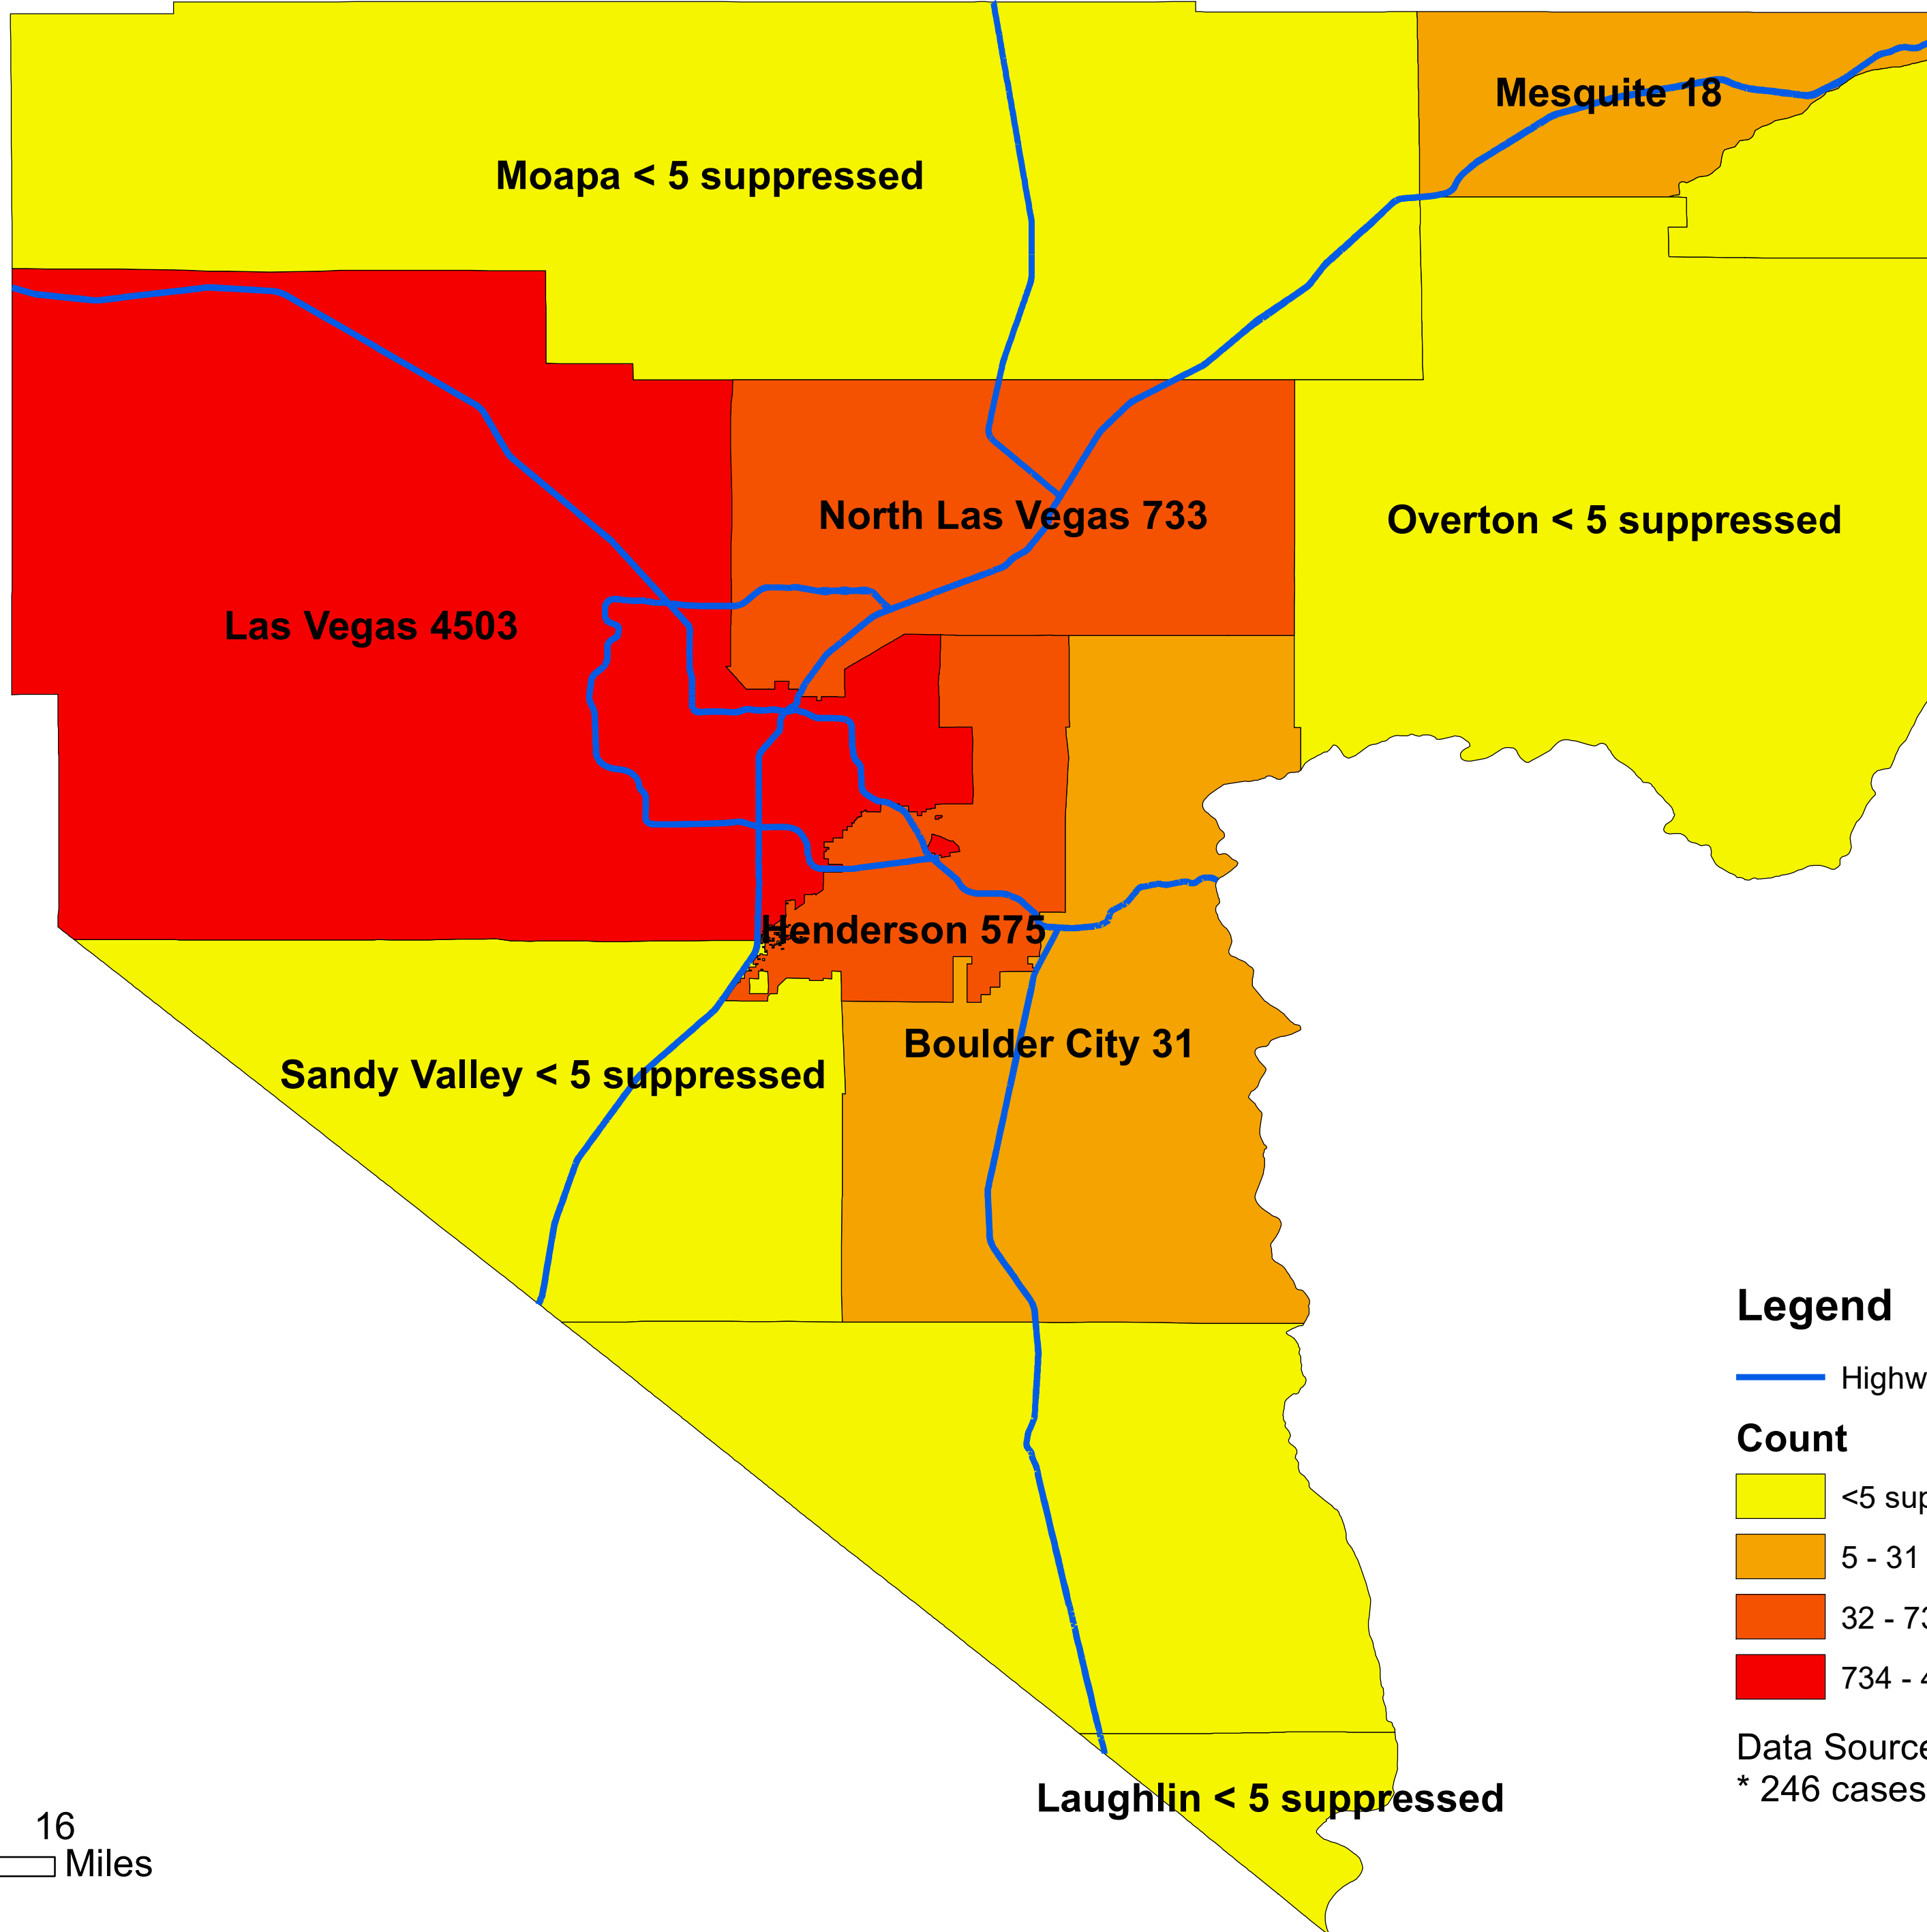

Number of COVID-19 cases by city in Clark county (05.24.2020)

Legend

— Highway

Count

<5 suppressed

5 - 31

32 - 733

734 - 4503

Data Source: SNHD

* 246 cases without city information

0 4 8 16
Miles