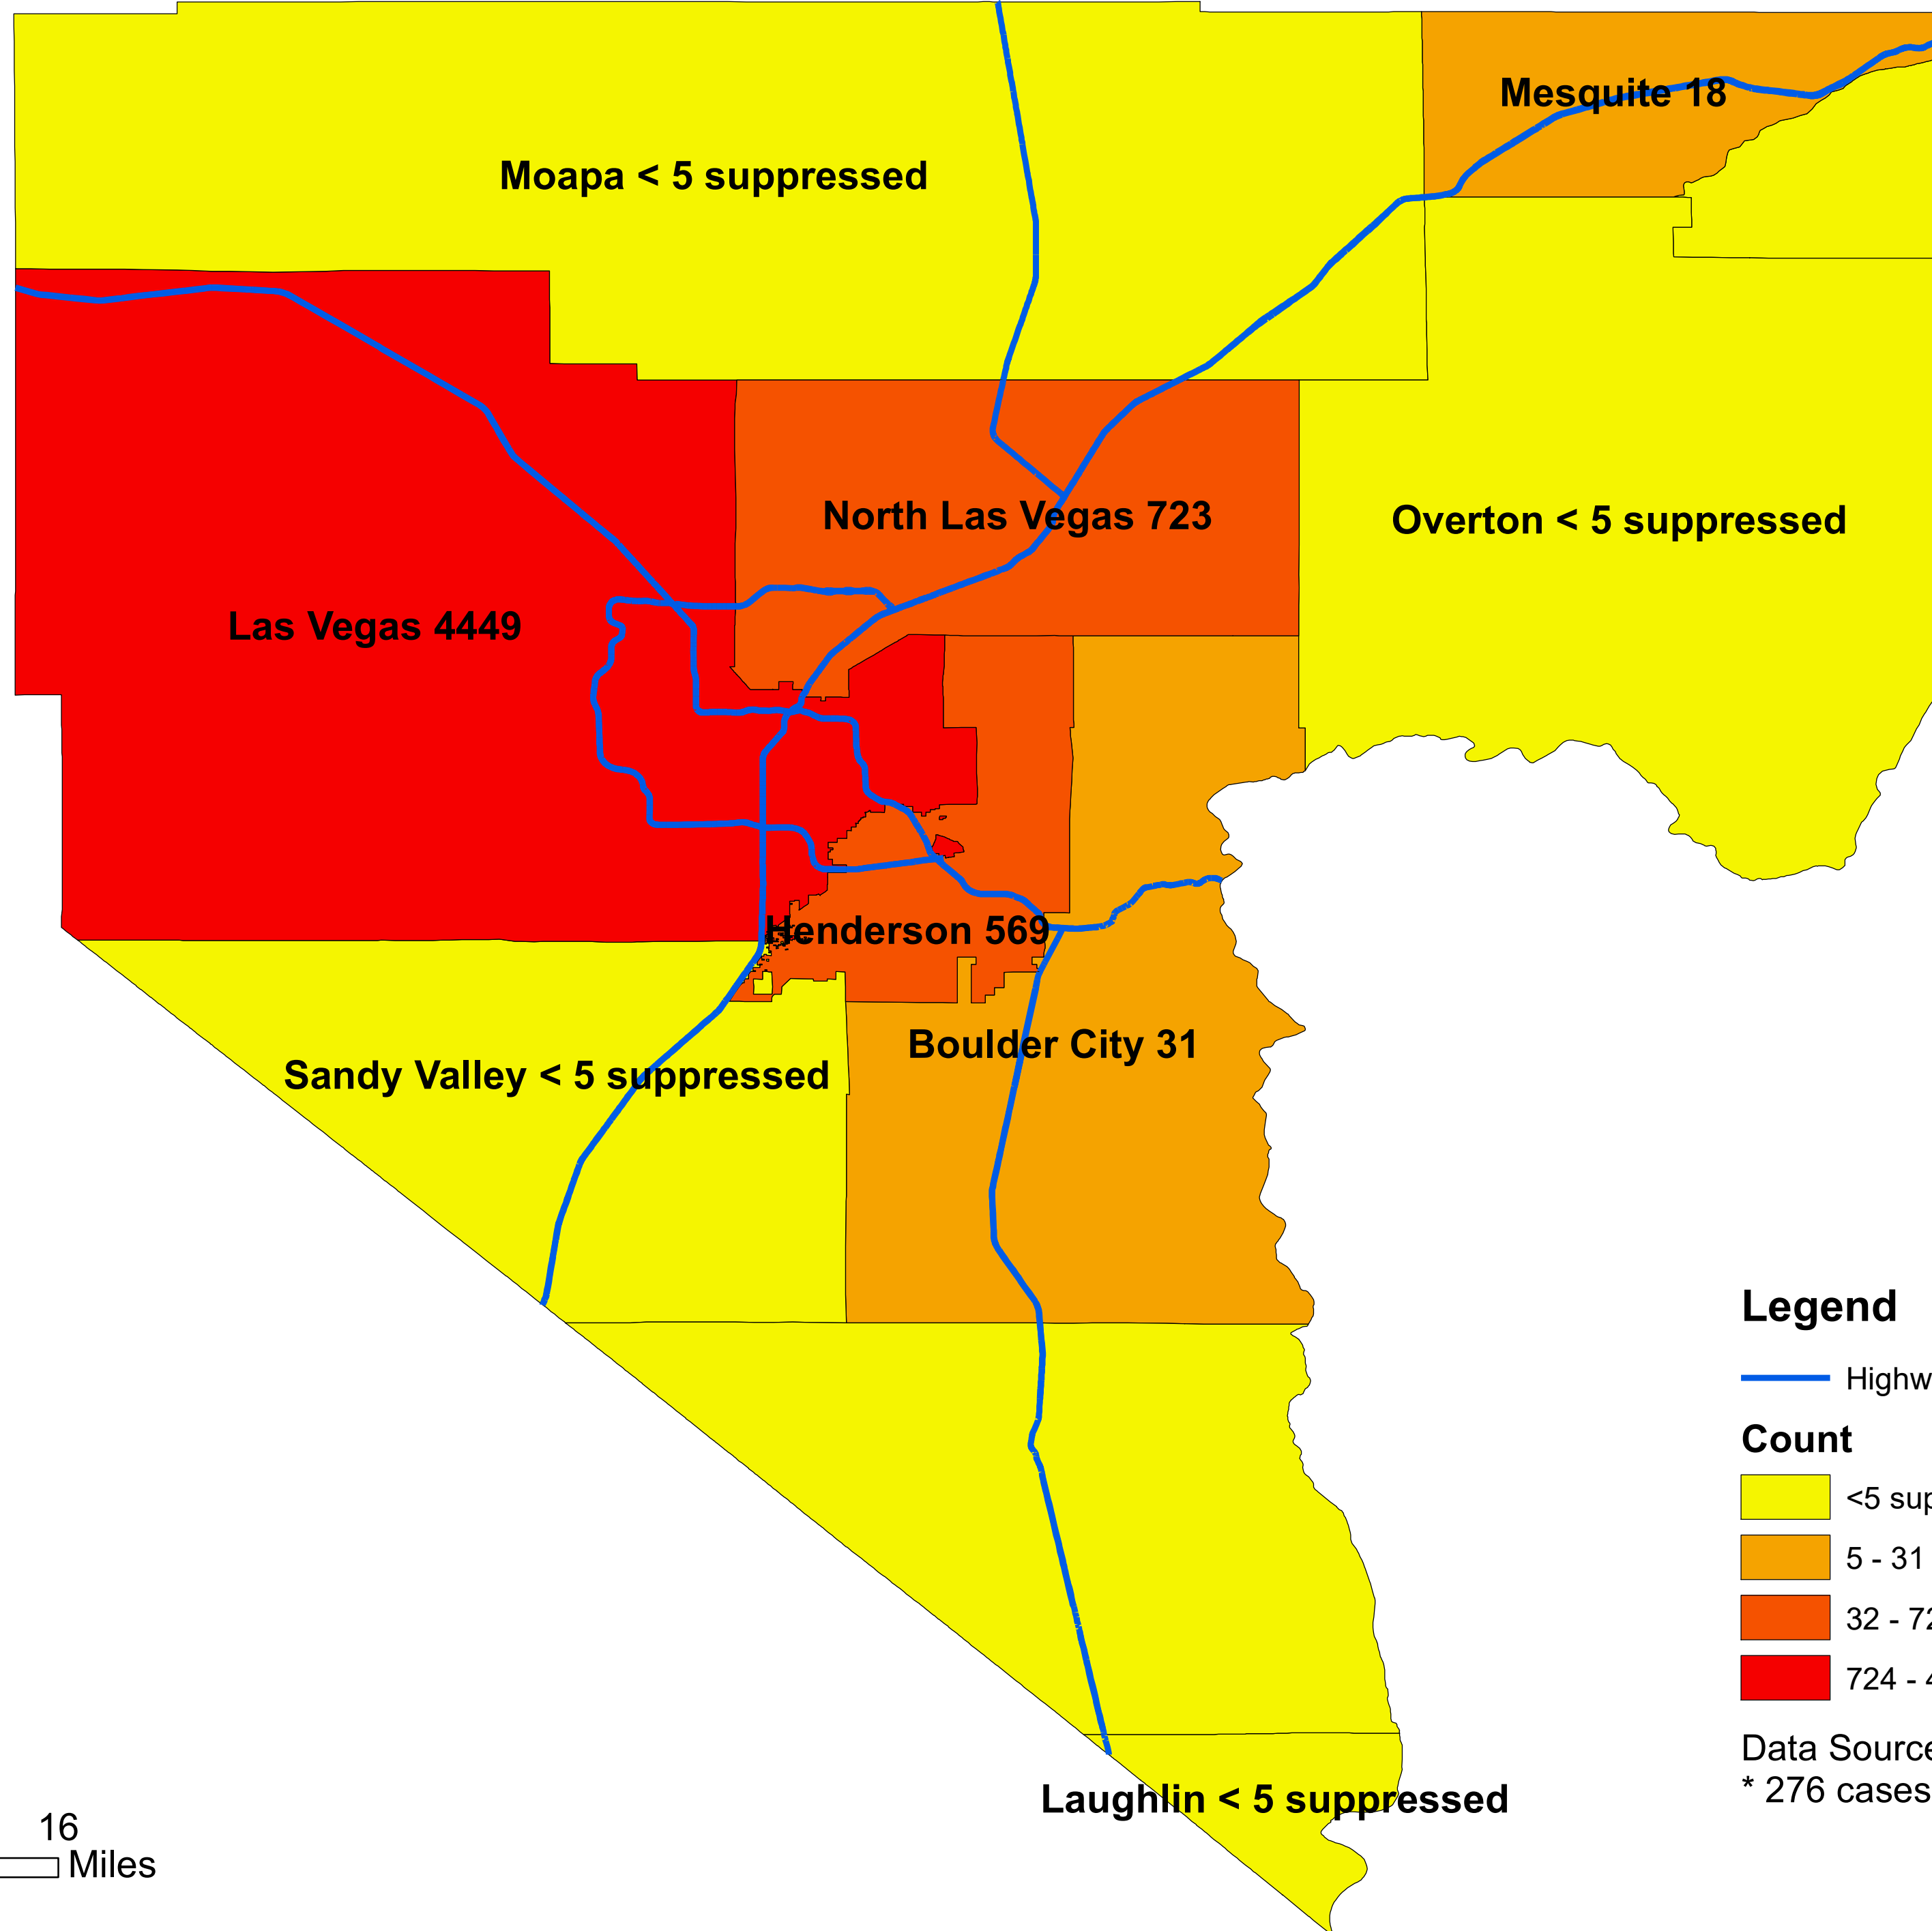

Number of COVID-19 cases by city in Clark county (05.23.2020)

Legend

— Highway

Count

<5 suppressed

5 - 31

32 - 723

724 - 4449

Data Source: SNHD

* 276 cases without city information

0 4 8 16
Miles