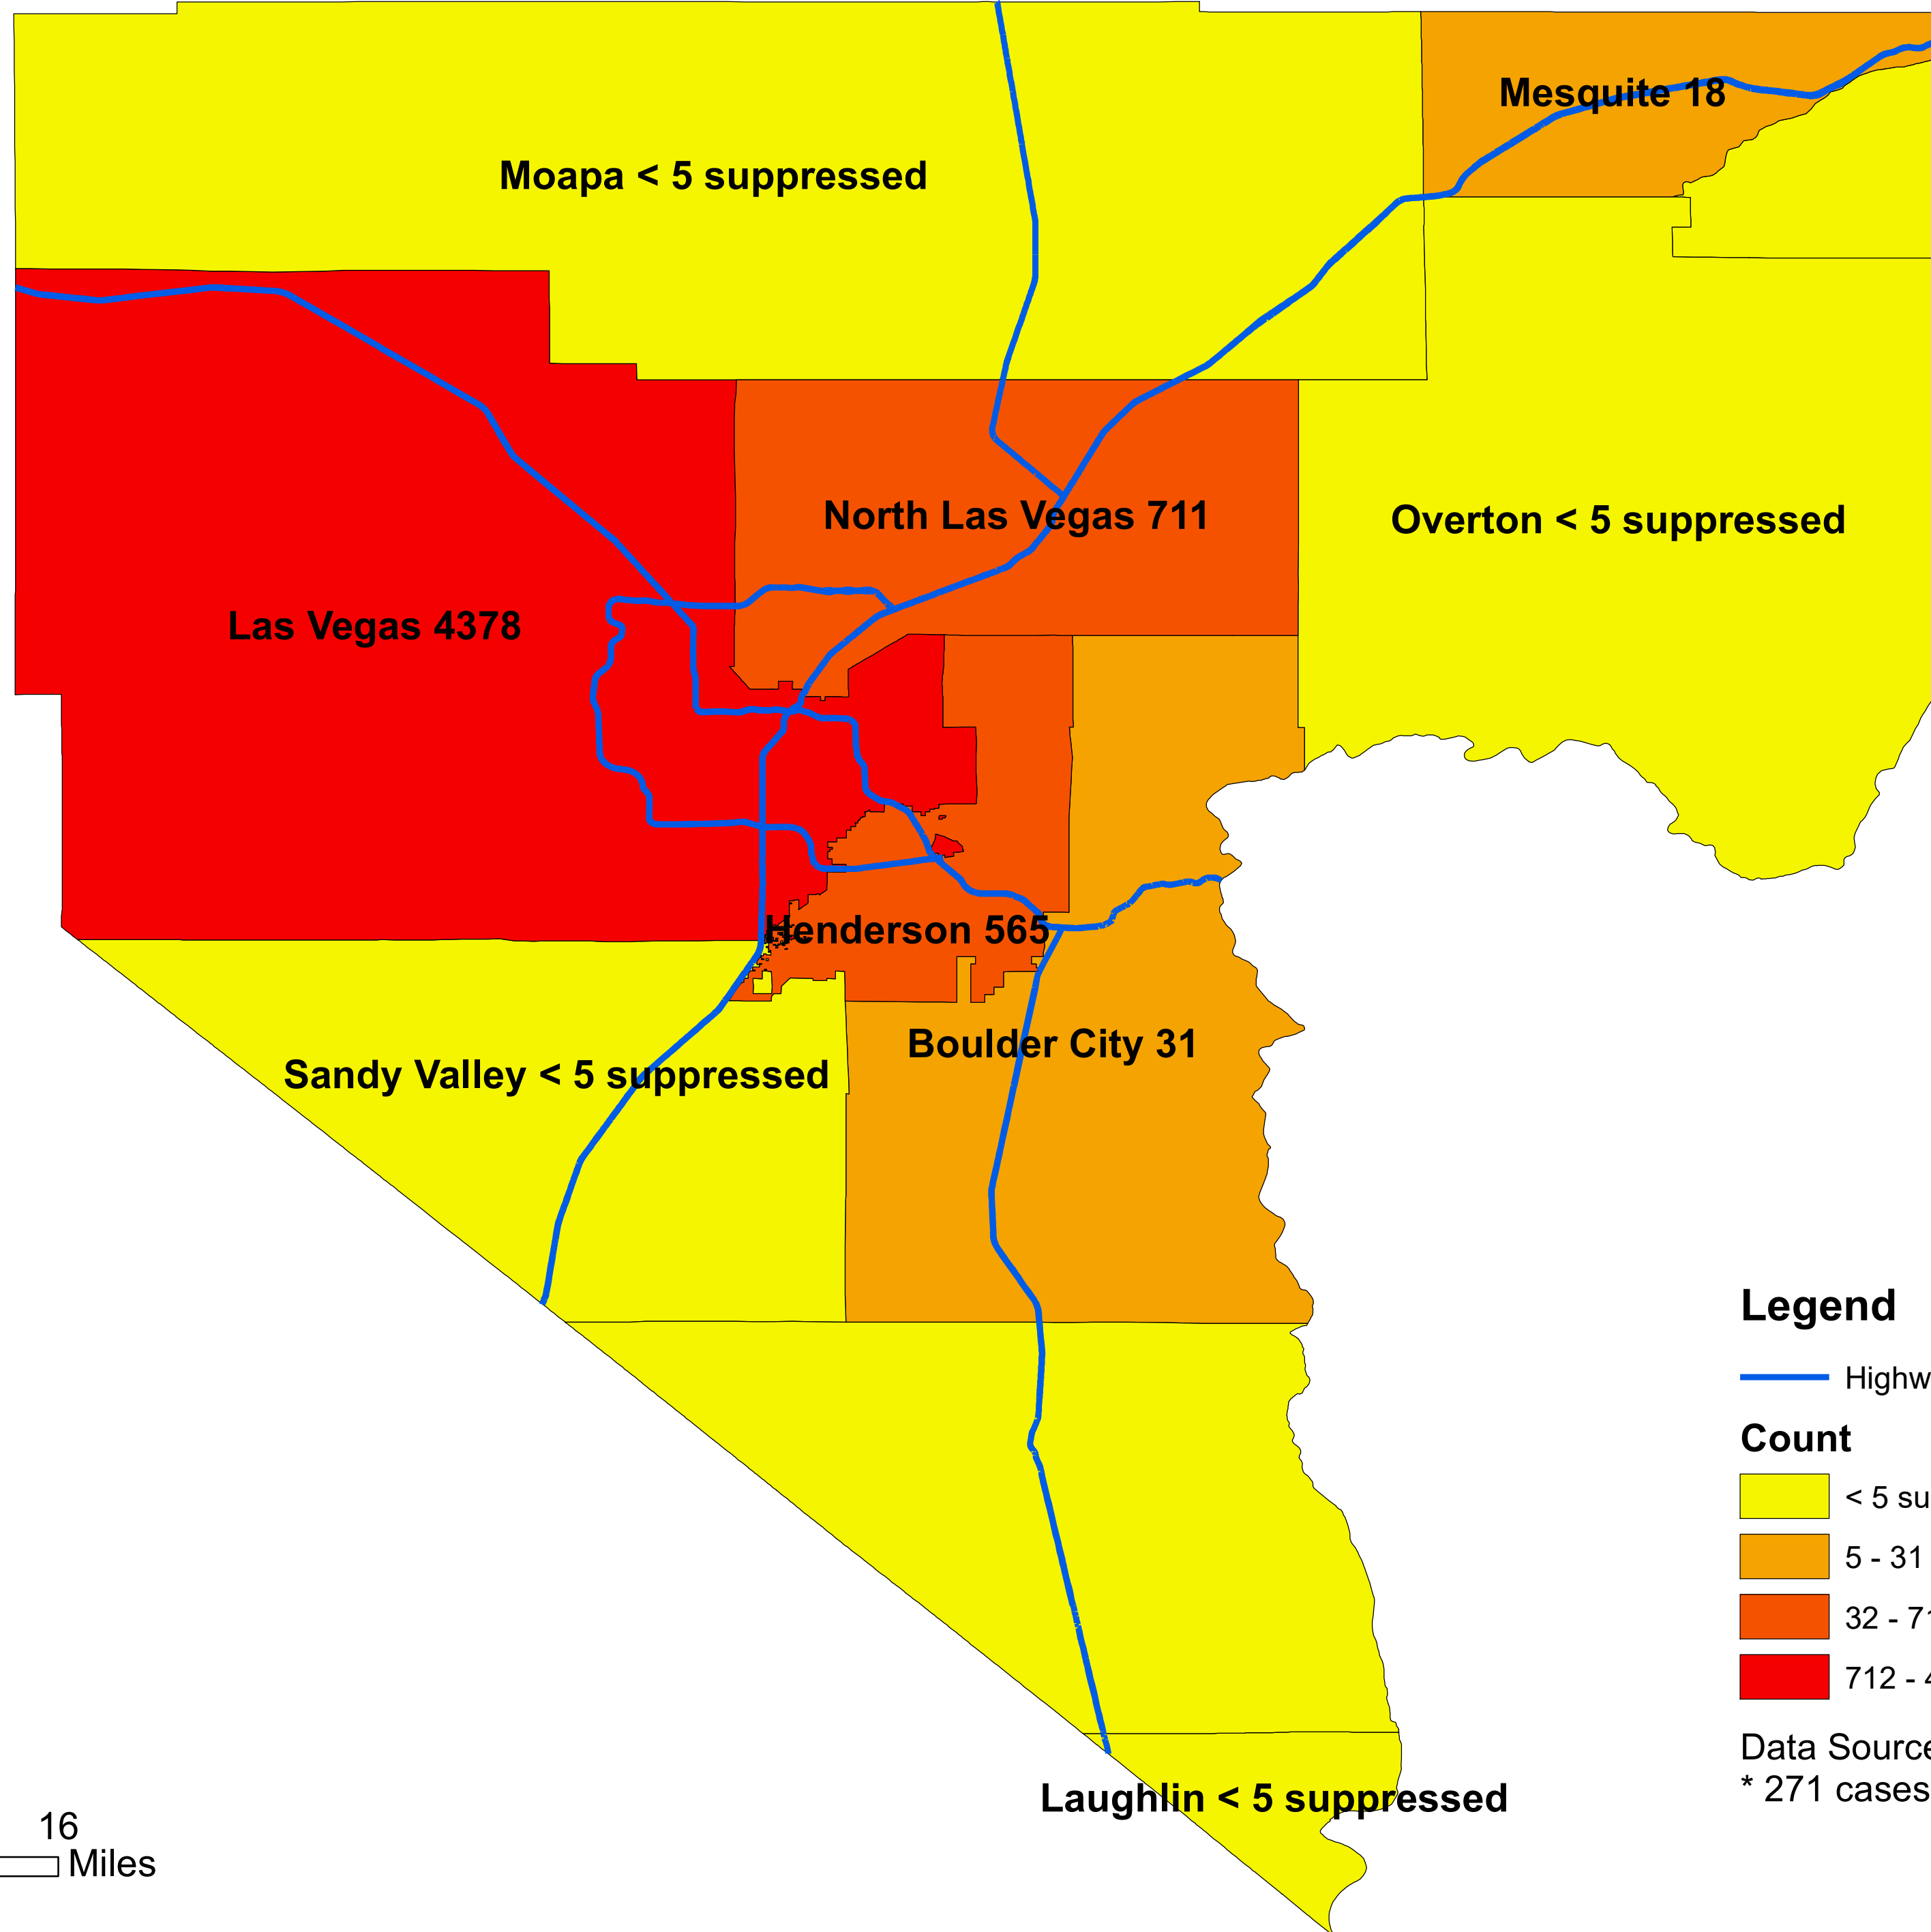

Number of COVID-19 cases by city in Clark county (05.22.2020)

Legend

— Highway

Count

< 5 suppressed

5 - 31

32 - 711

712 - 4378

Data Source: SNHD

* 271 cases without city information

0 4 8 16
Miles