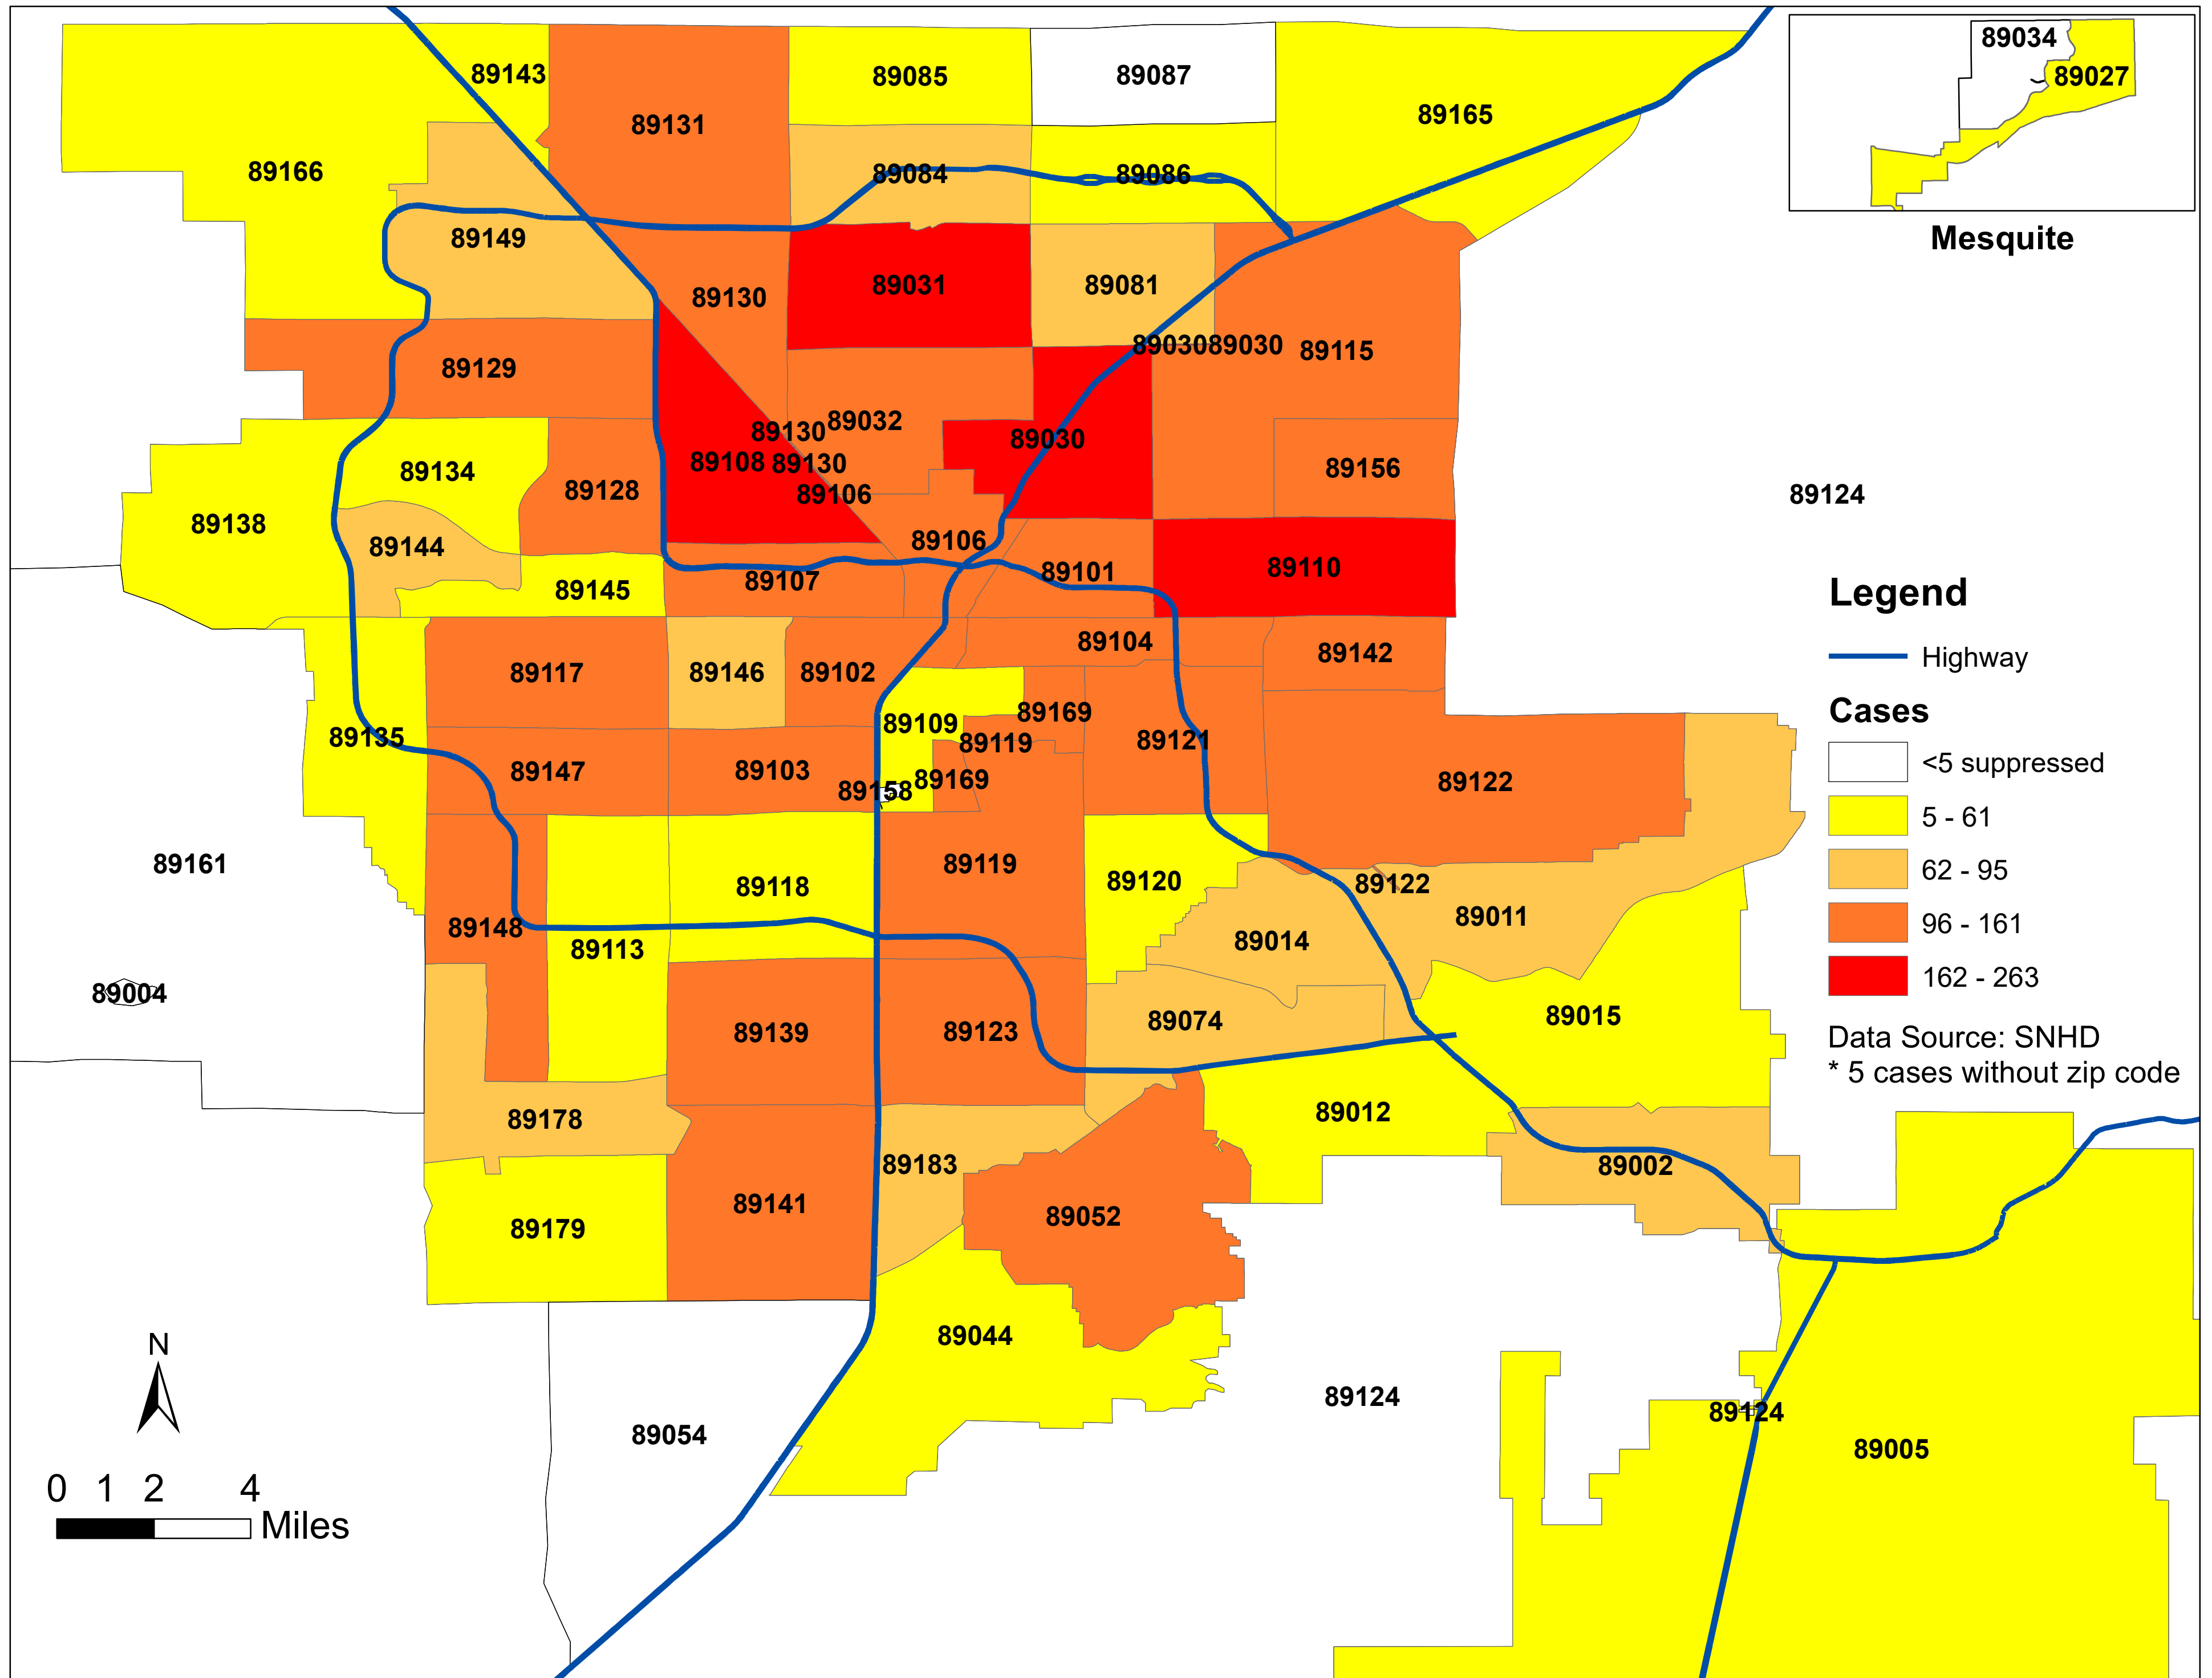

# Number of COVID-19 cases by zip code in Clark county (05.21.2020)

Note: Numbers of cases by zip code in Laughlin, Moapa, Overton and Sandy Valley are less than 5 and suppressed.