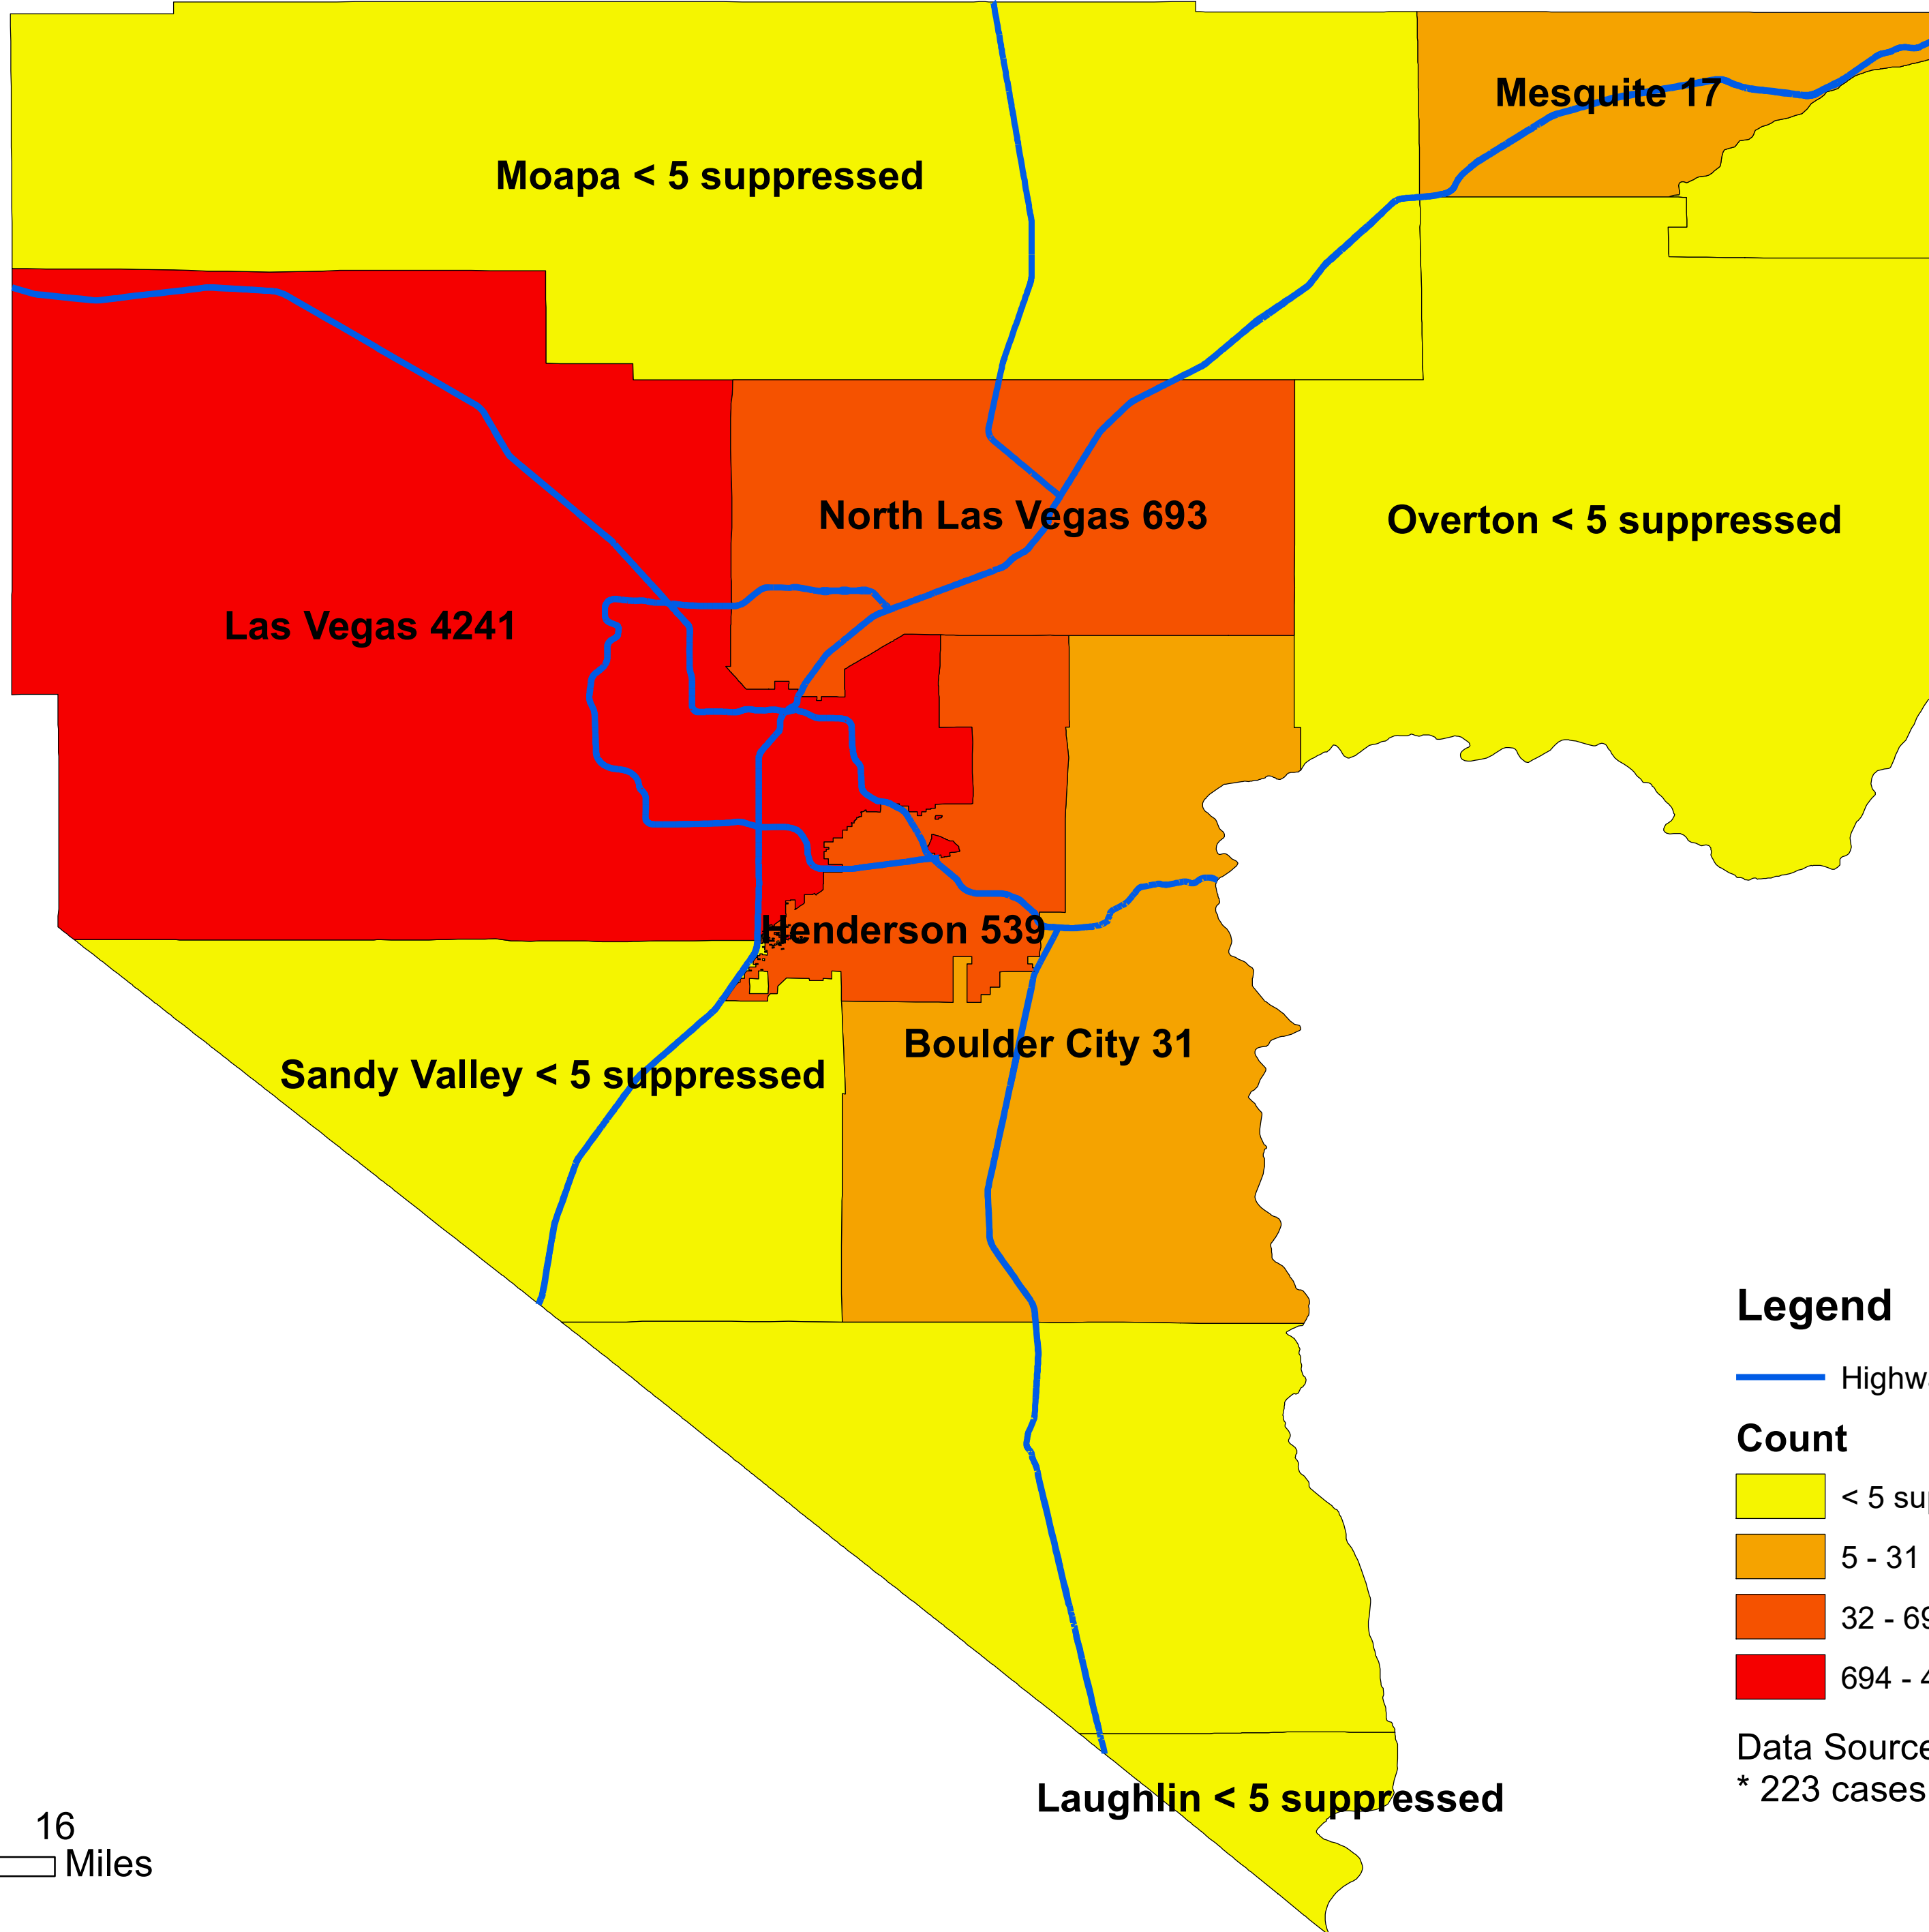

Number of COVID-19 cases by city in Clark county (05.21.2020)

Legend

— Highway

Count

Yellow < 5 suppressed

Light Orange 5 - 31

Orange 32 - 693

Red 694 - 4241

Data Source: SNHD

* 223 cases without city information

0 4 8 16 Miles