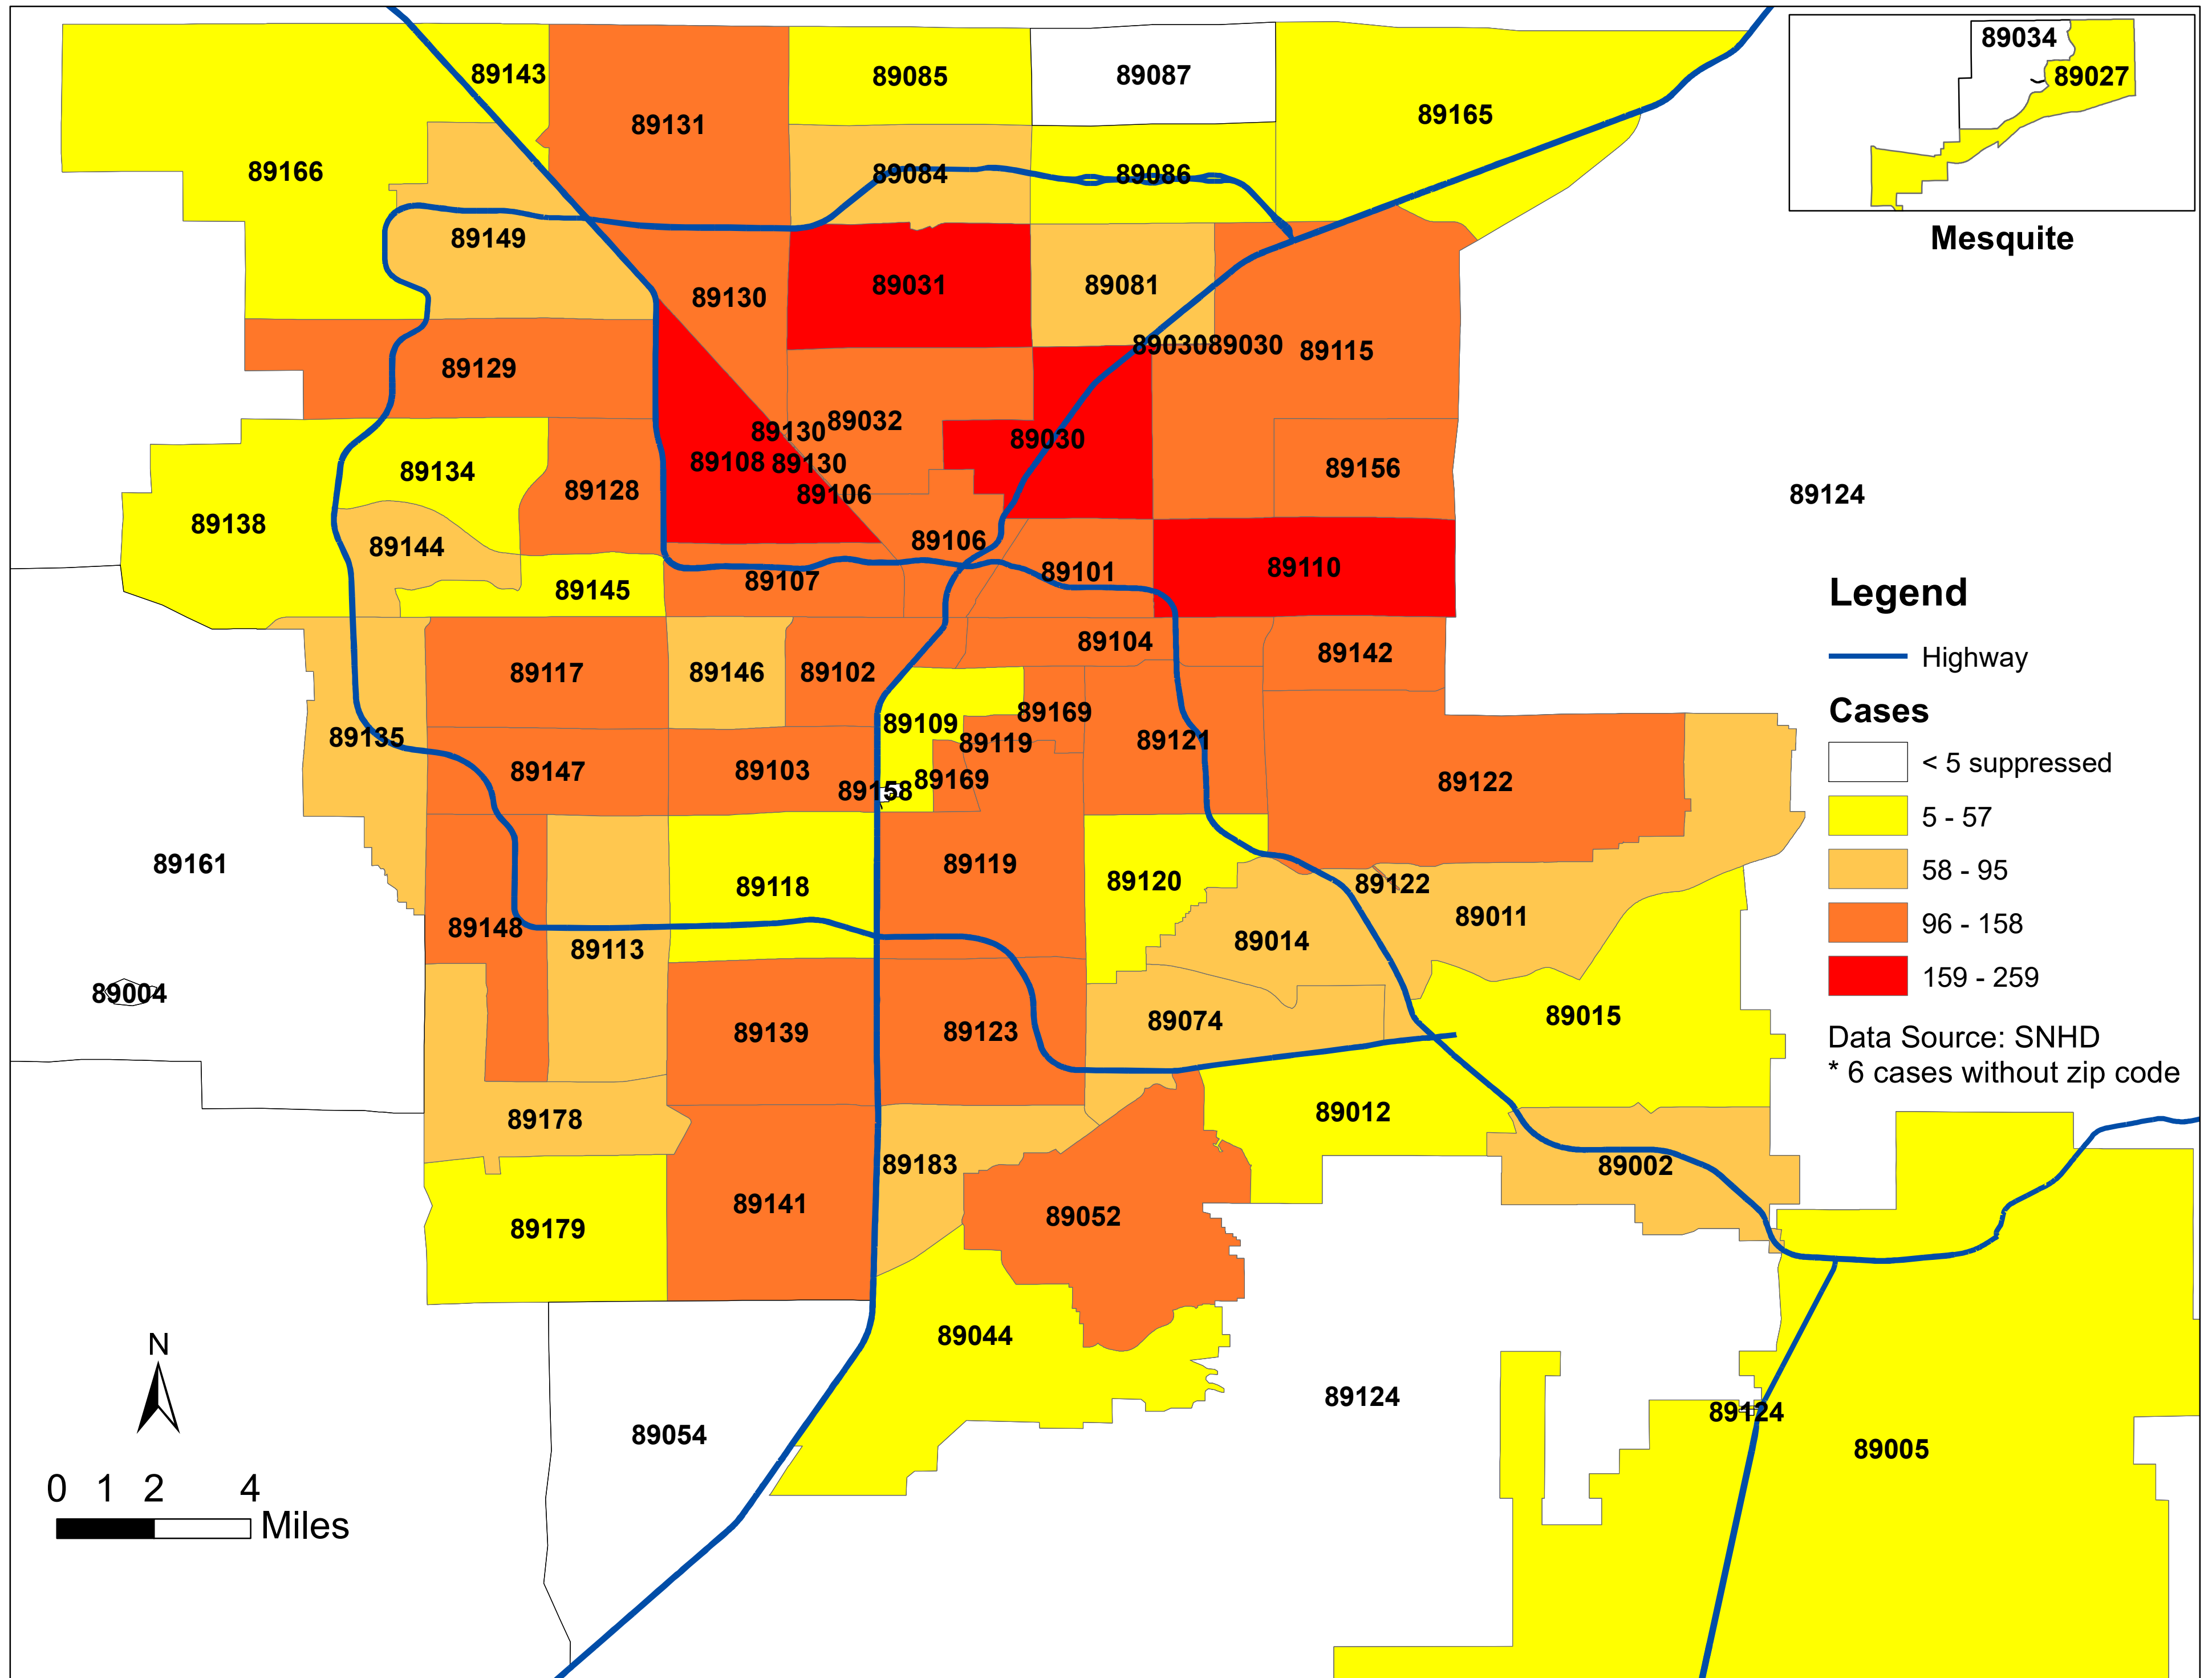

# Number of COVID-19 cases by zip code in Clark county (05.20.2020)

Note: Numbers of cases by zip code in Laughlin, Moapa, Overton and Sandy Valley are less than 5 and suppressed.