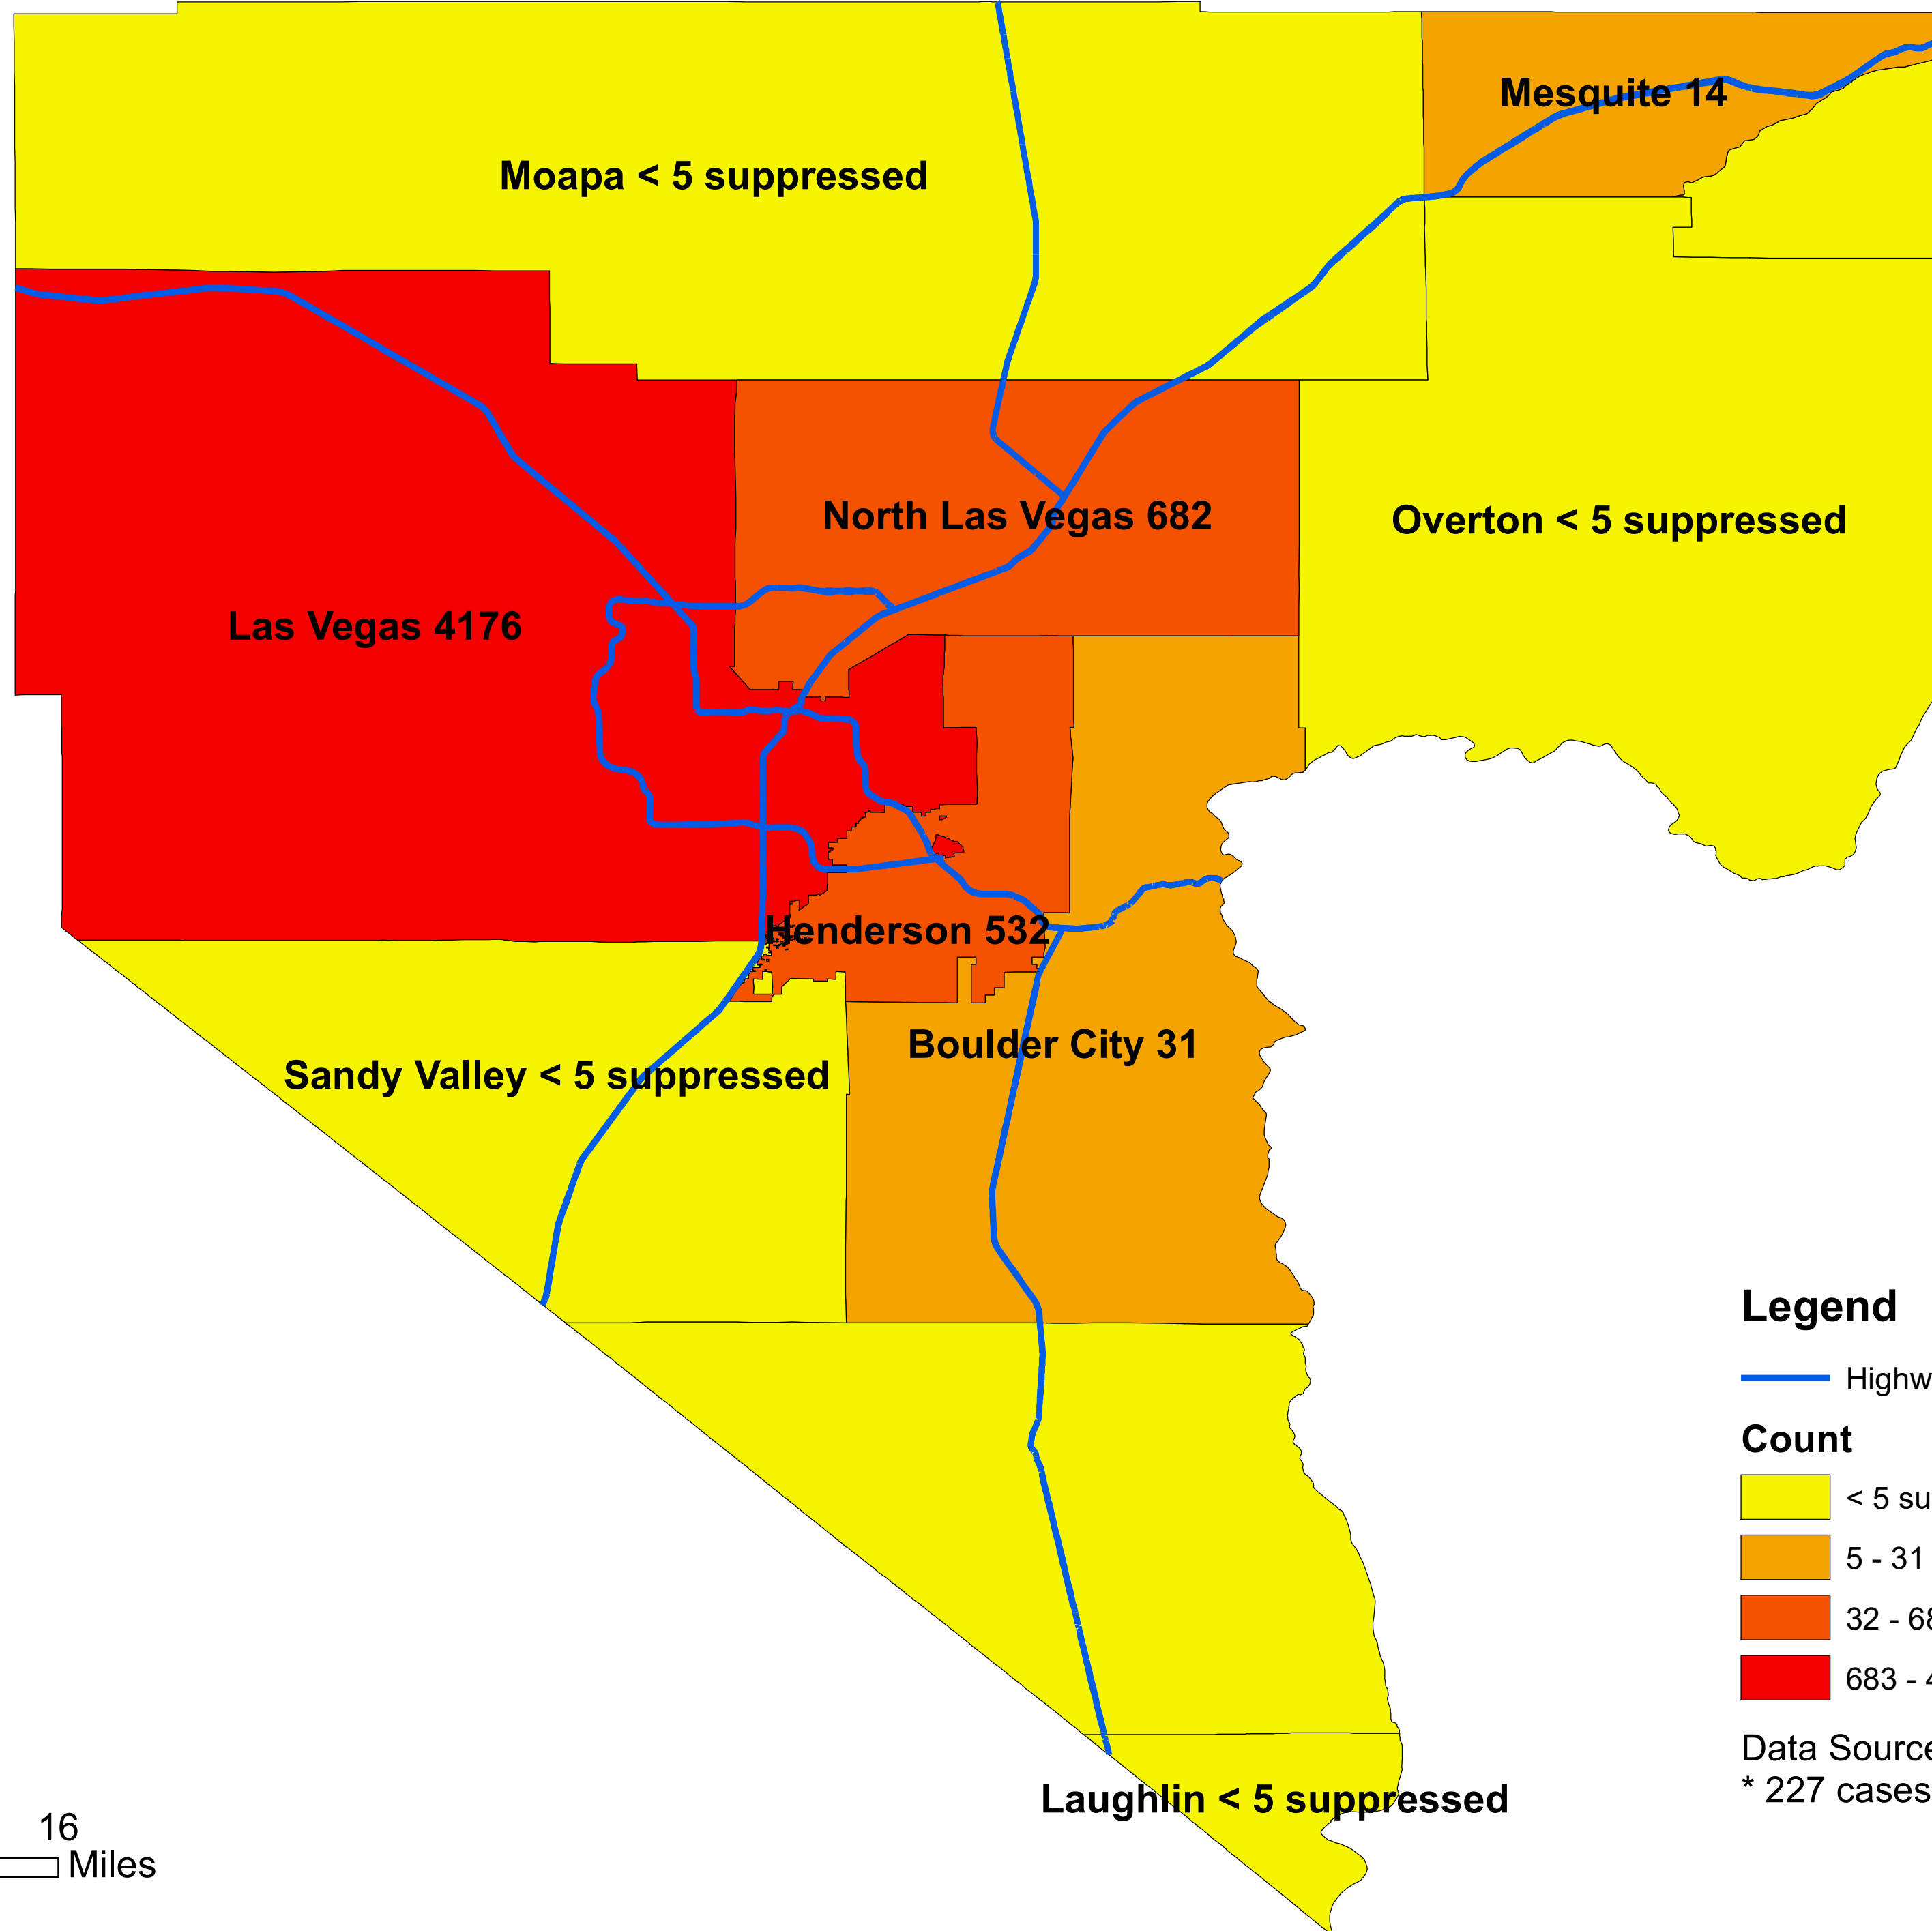

Number of COVID-19 cases by city in Clark county (05.20.2020)

Legend

— Highway

Count

Yellow < 5 suppressed

Light Orange 5 - 31

Orange 32 - 682

Red 683 - 4176

Data Source: SNHD

* 227 cases without city information

0 4 8 16 Miles