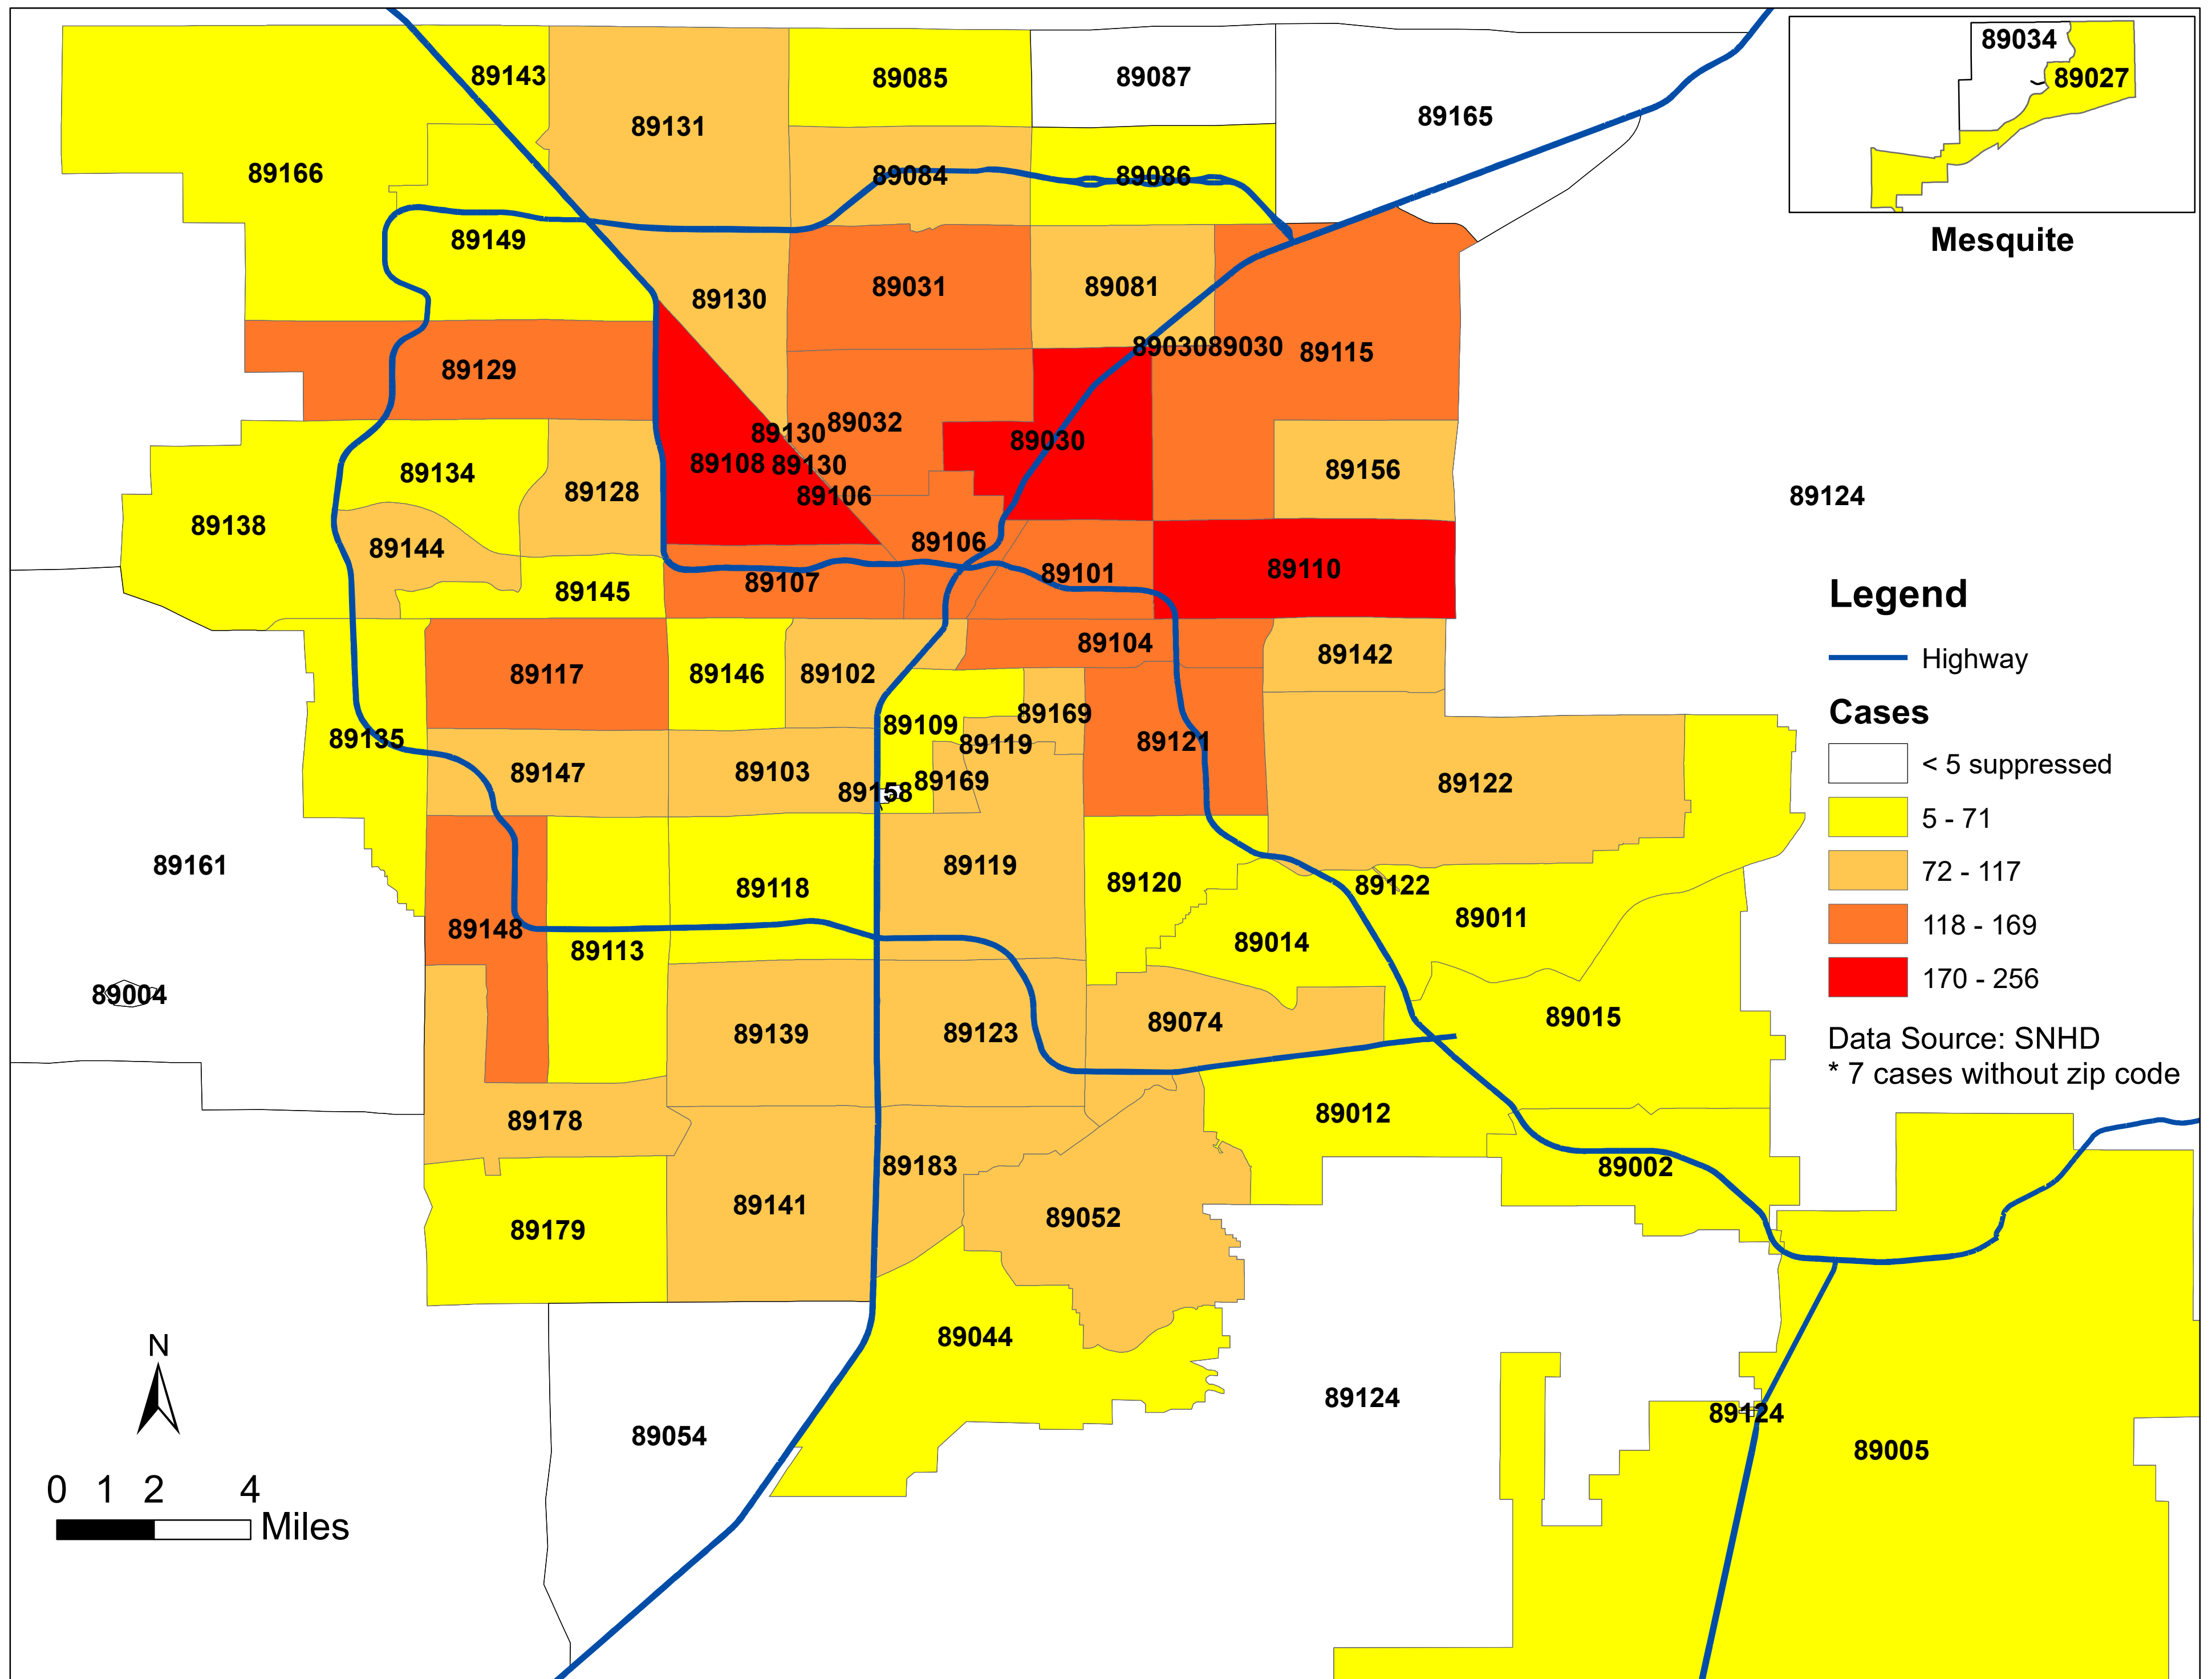

Number of COVID-19 cases by zip code in Clark county (05.19.2020)

Note: Numbers of cases by zip code in Laughlin, Moapa, Overton and Sandy Valley are less than 5 and suppressed.