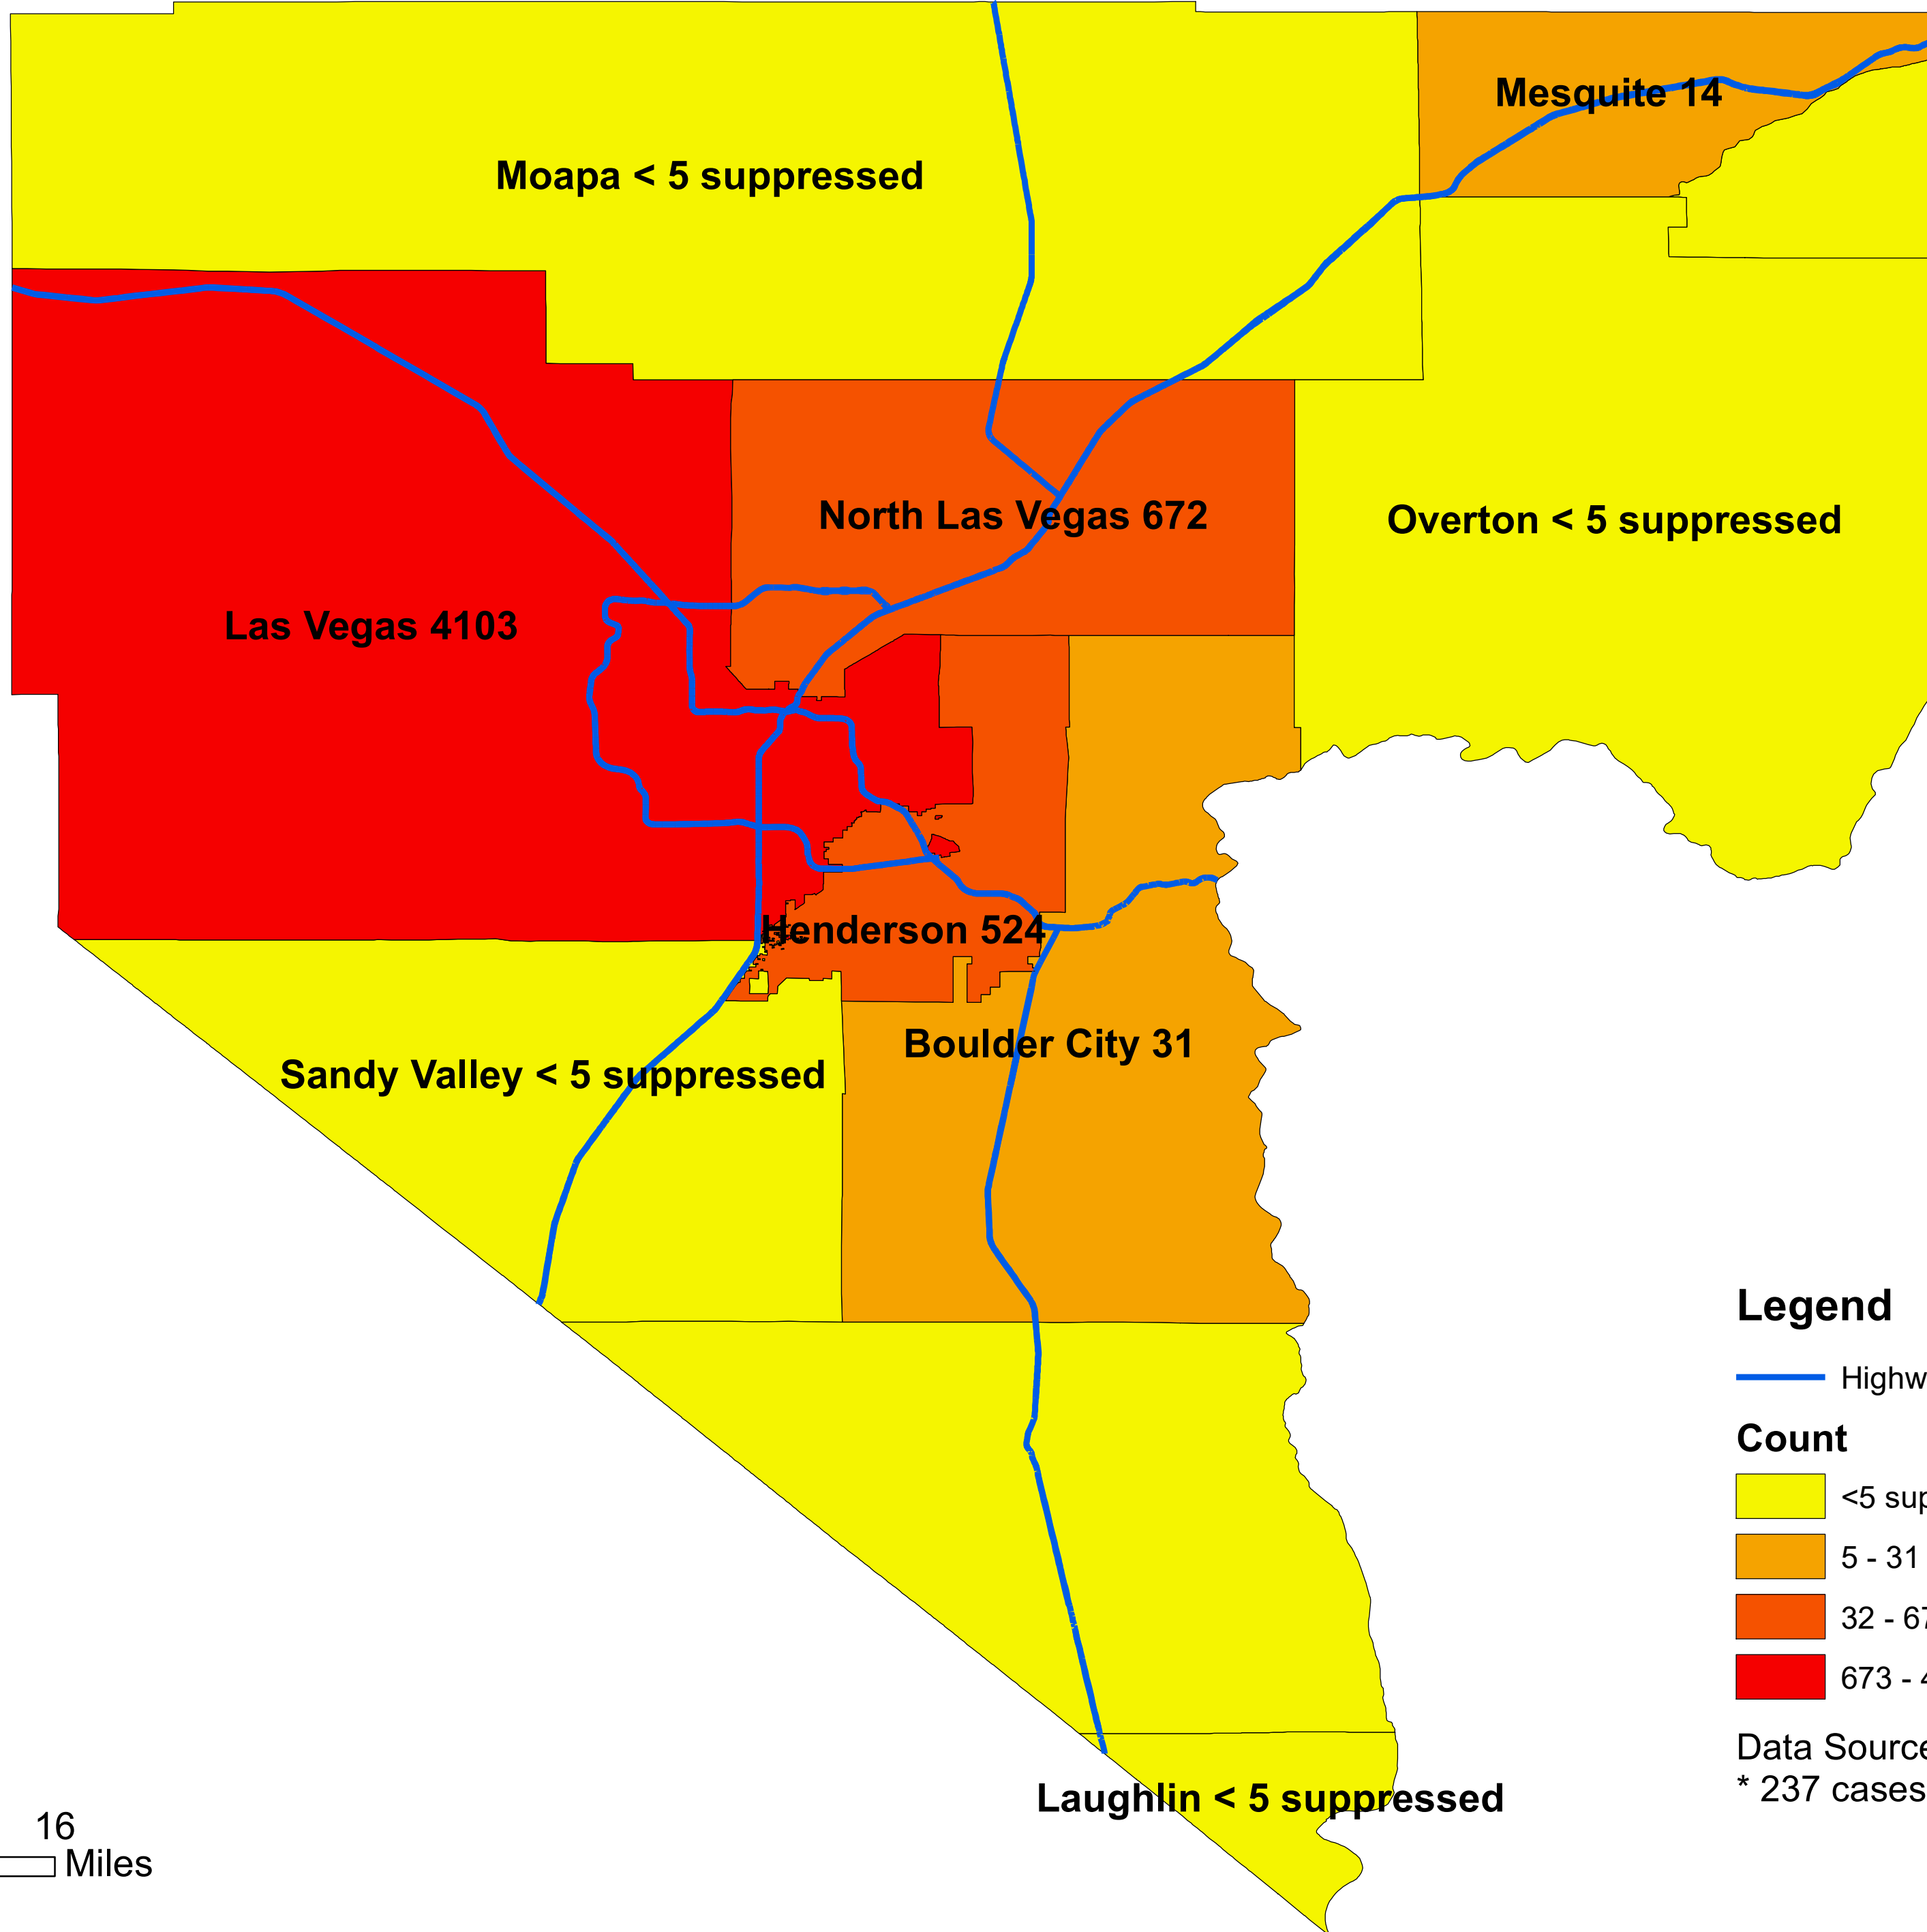

Number of COVID-19 cases by city in Clark county (05.19.2020)

Legend

— Highway

Count

<5 suppressed

5 - 31

32 - 672

673 - 4103

Data Source: SNHD

* 237 cases without city information

0 4 8 16
Miles