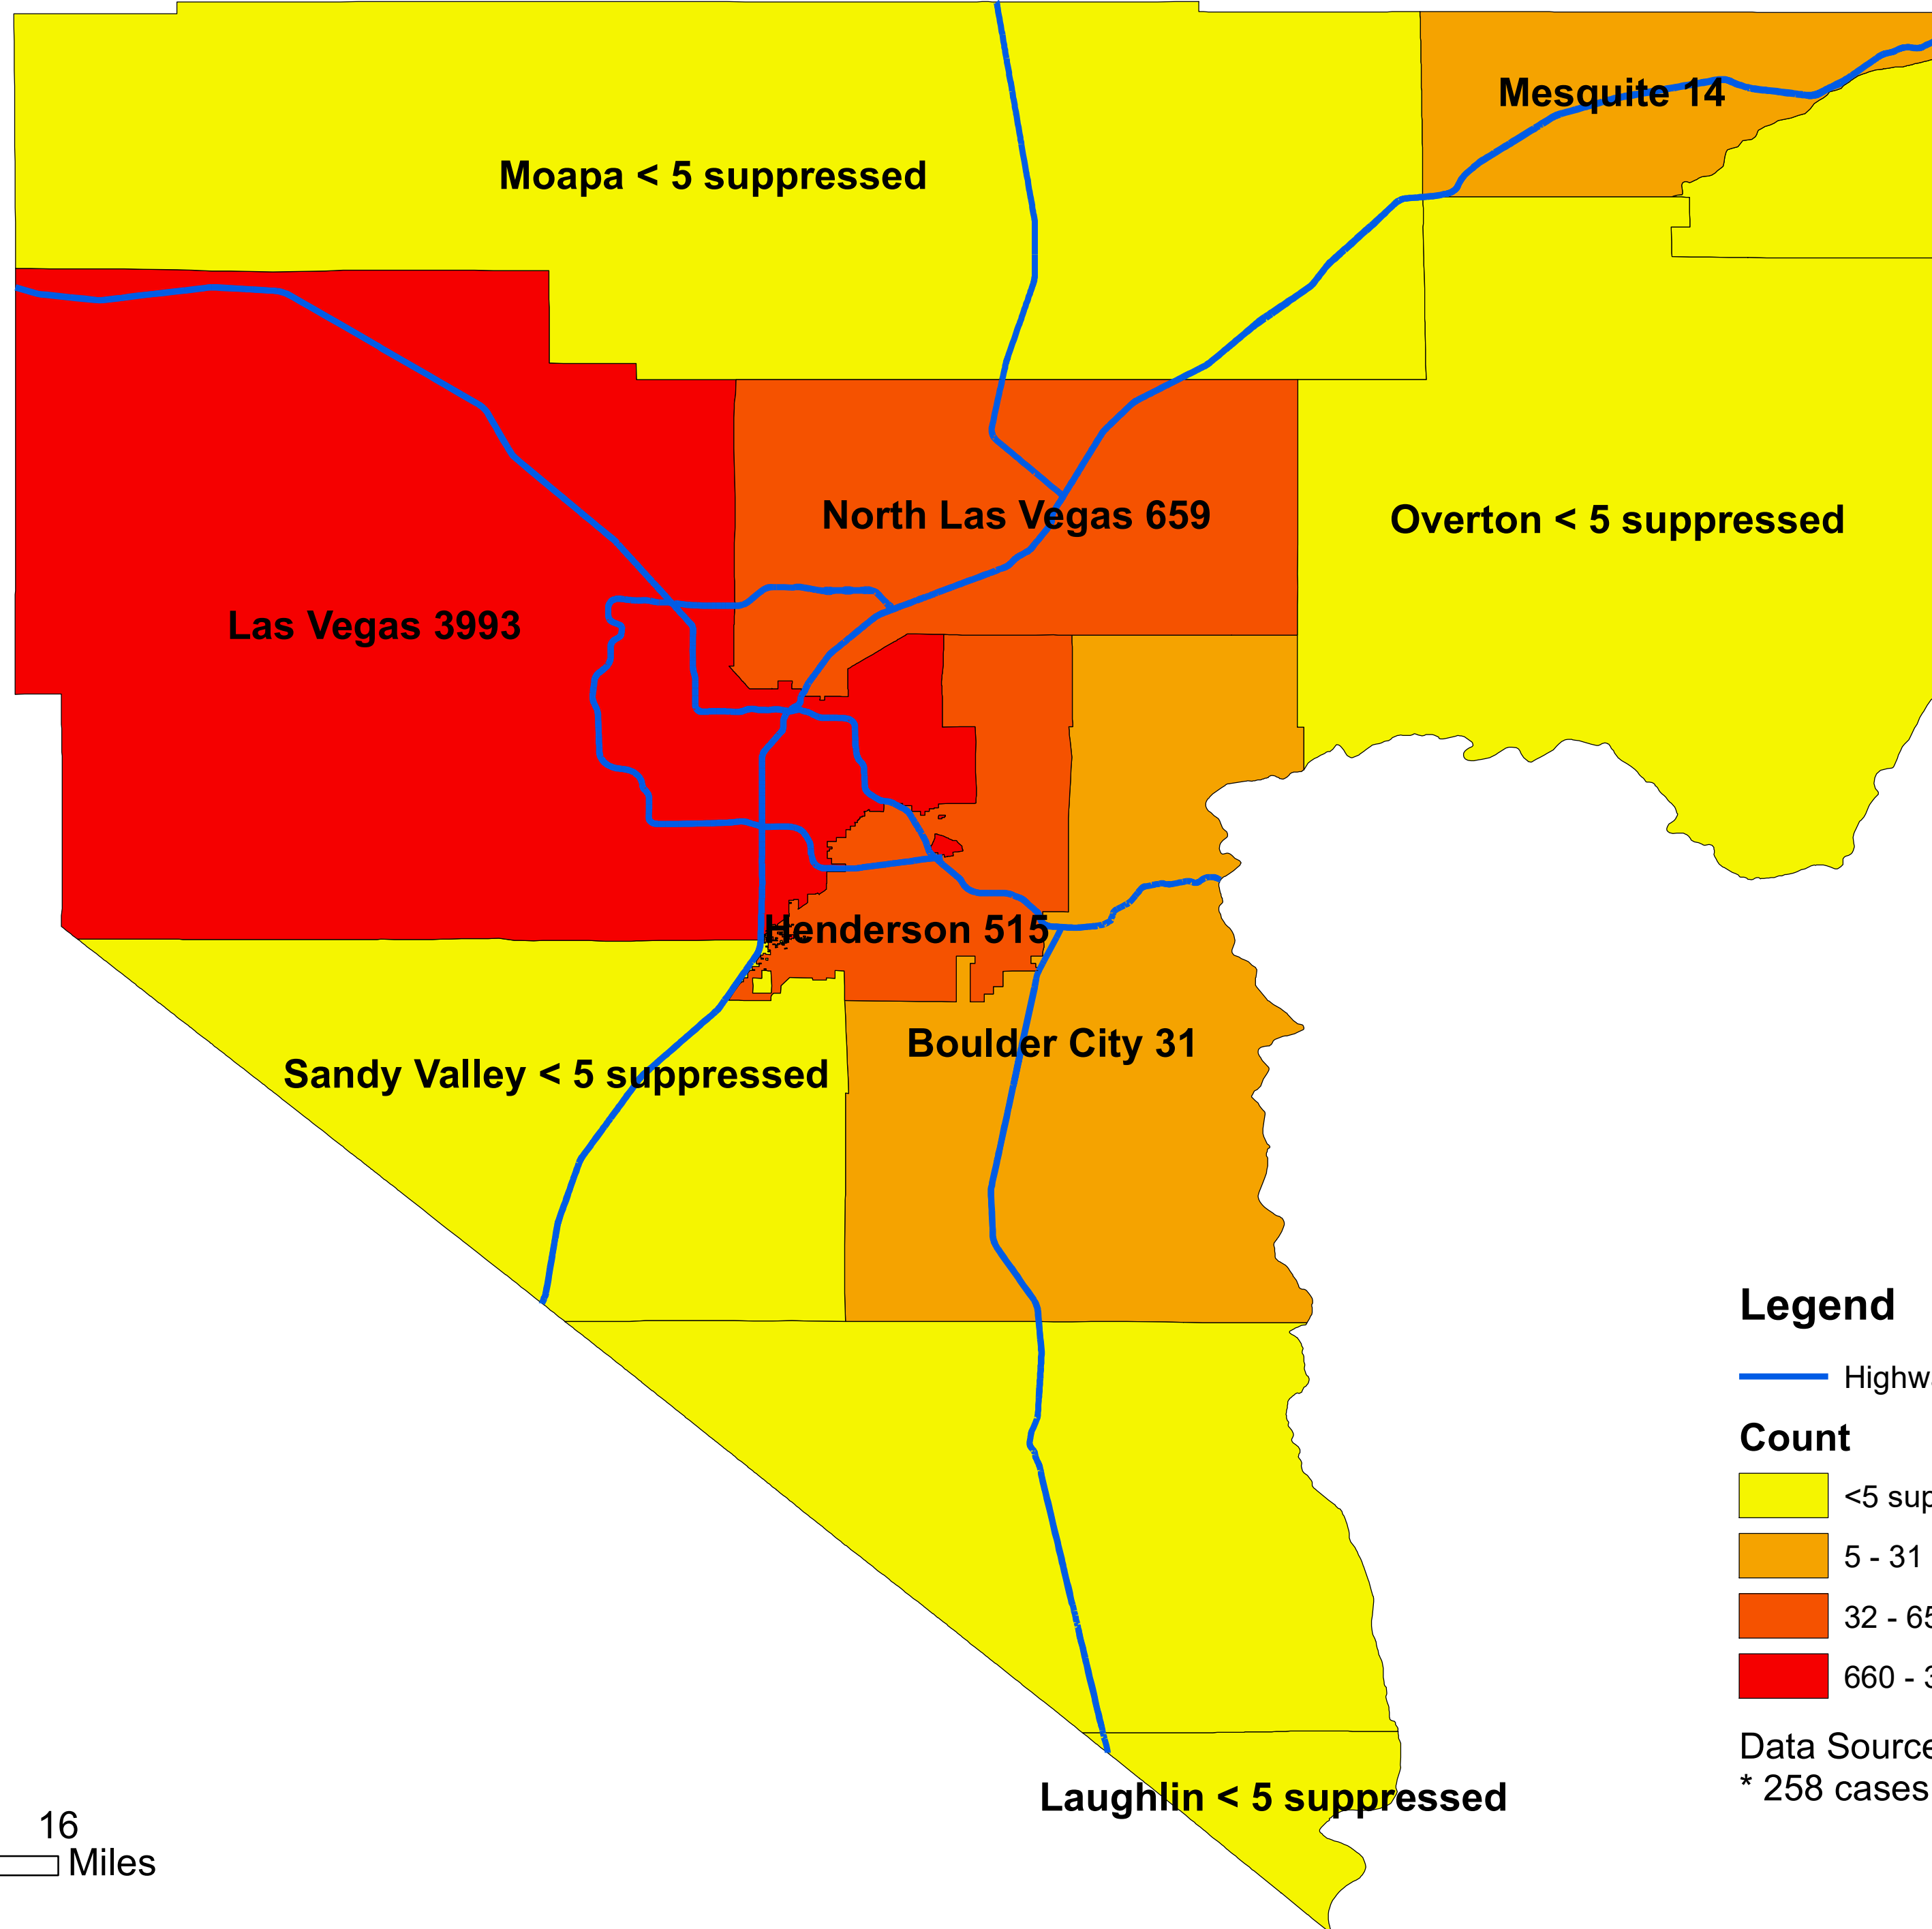

Number of COVID-19 cases by city in Clark county (05.18.2020)

Legend

— Highway

Count

<5 suppressed

5 - 31

32 - 659

660 - 3993

Data Source: SNHD

* 258 cases without city information

0 4 8 16
Miles