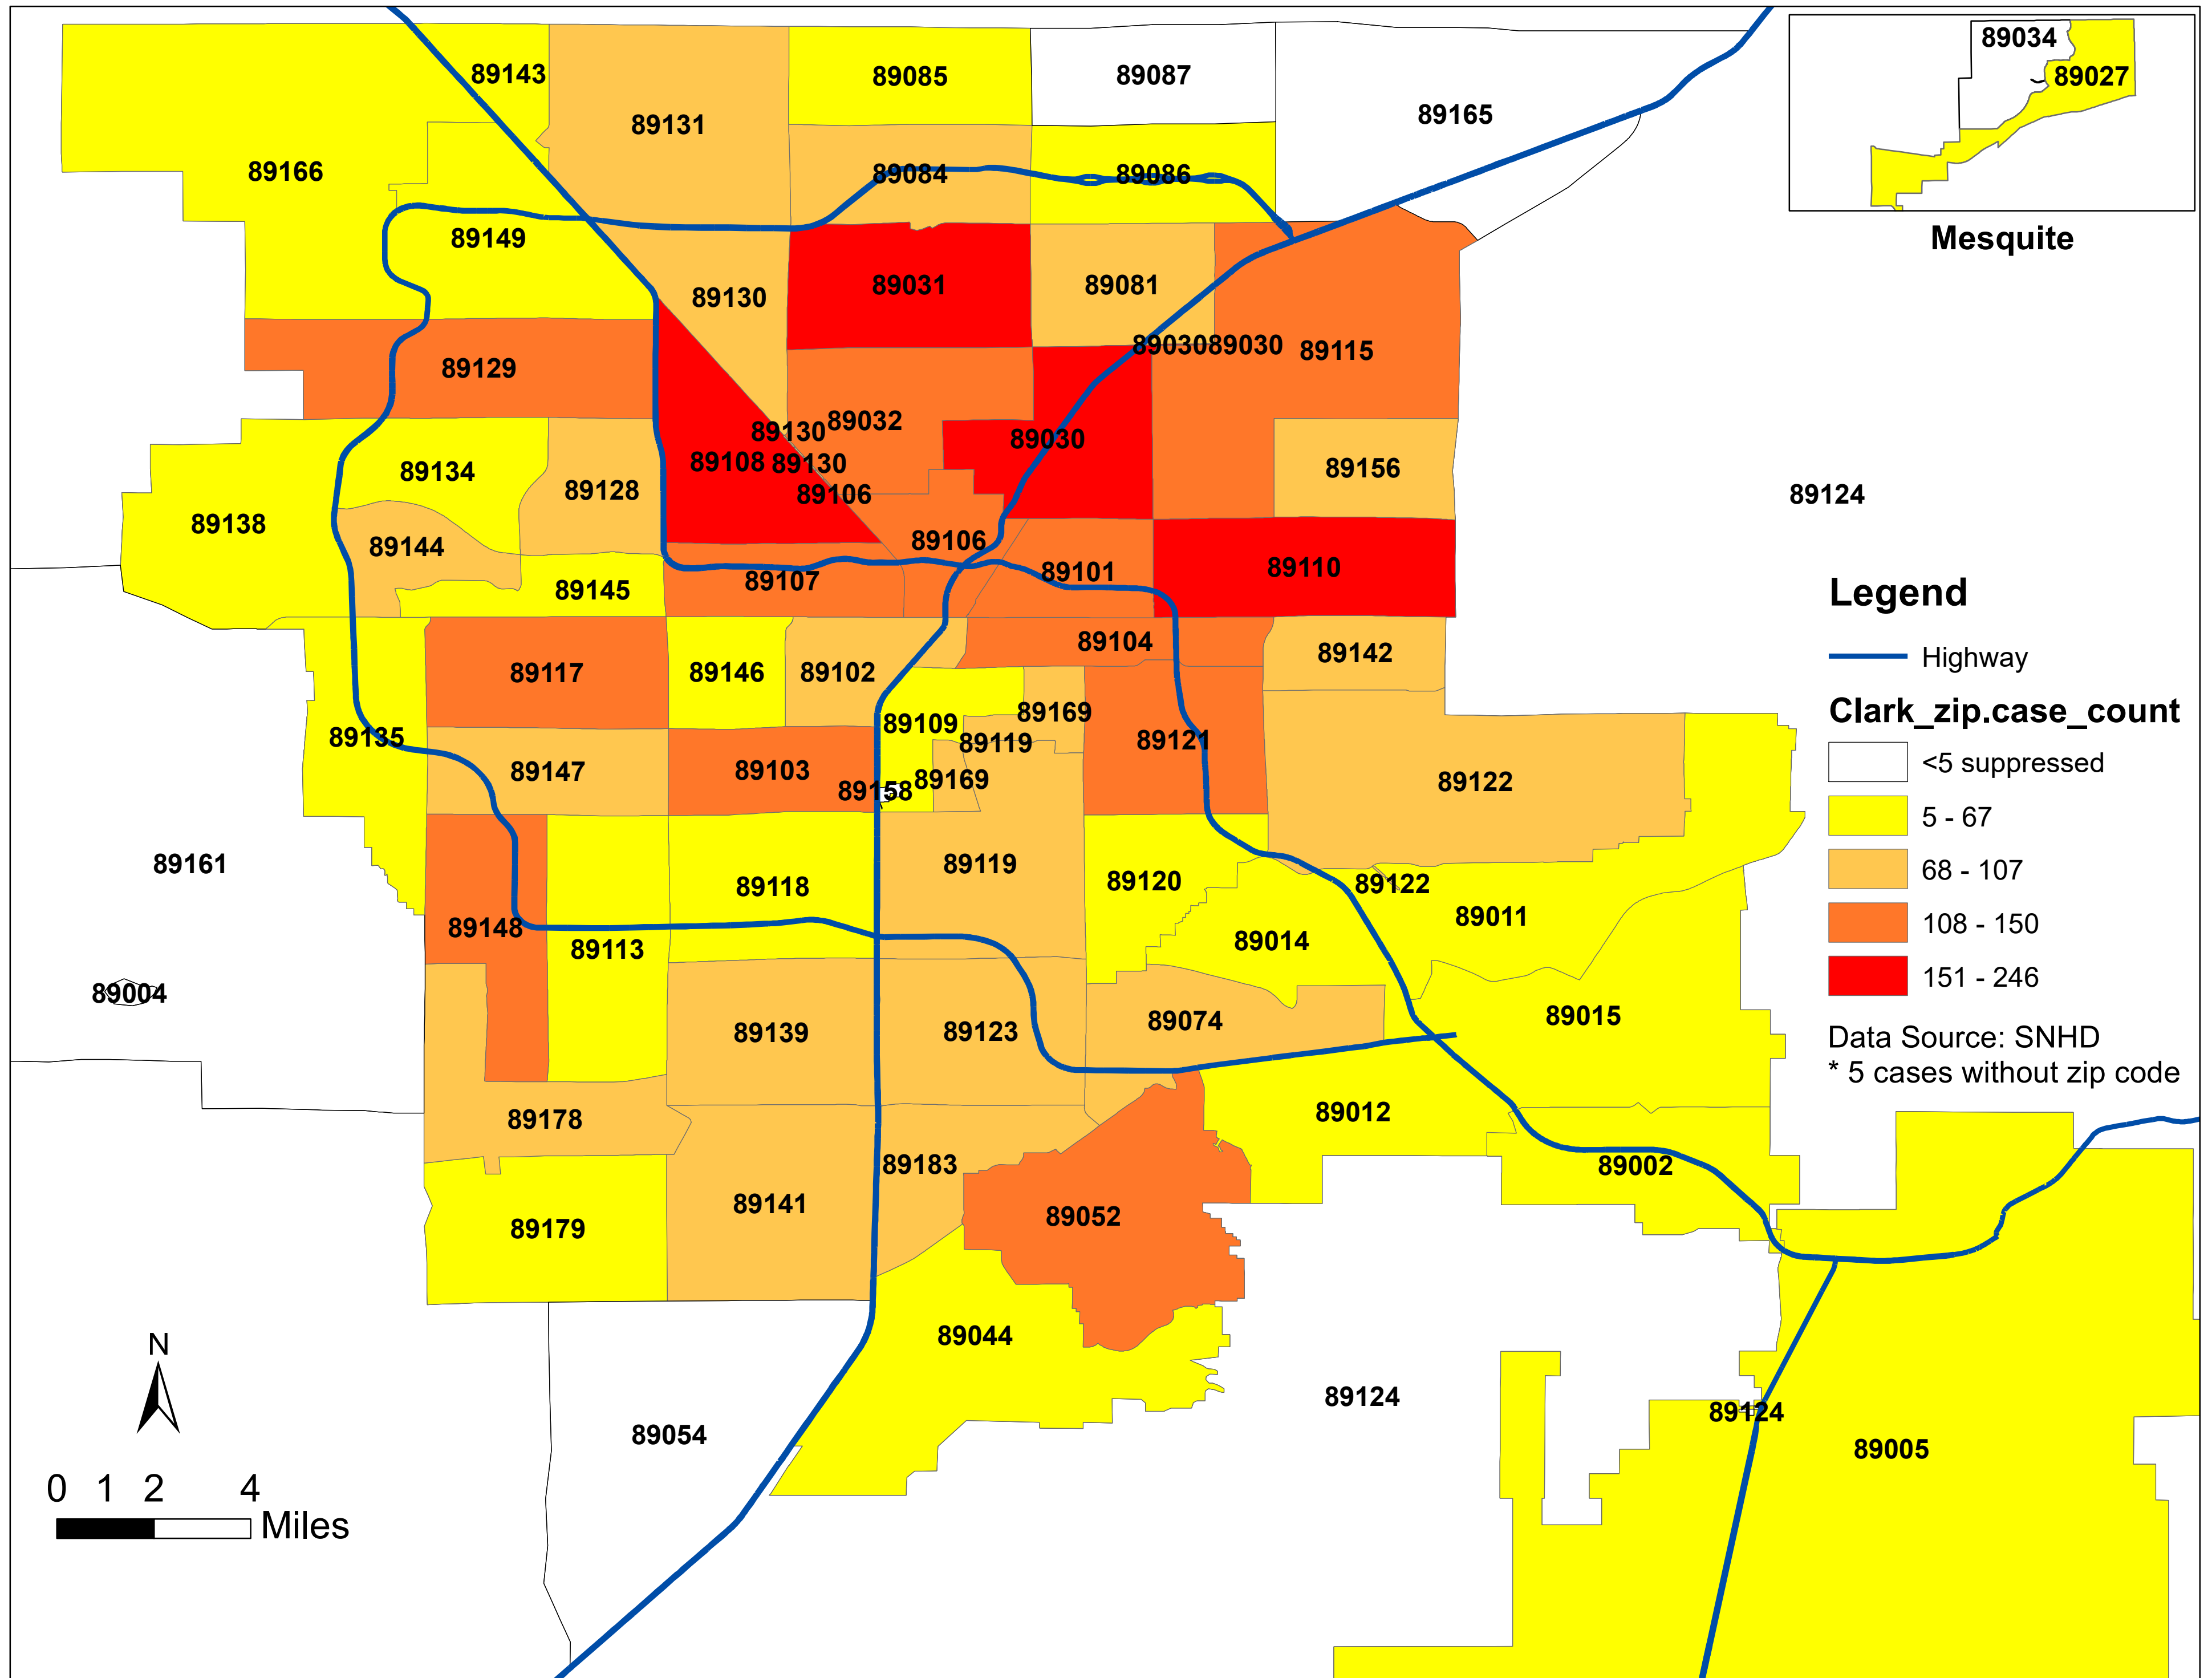

Number of COVID-19 cases by zip code in Clark county (05.17.2020)

Note: Numbers of cases by zip code in Laughlin, Moapa, Overton and Sandy Valley are less than 5 and suppressed.