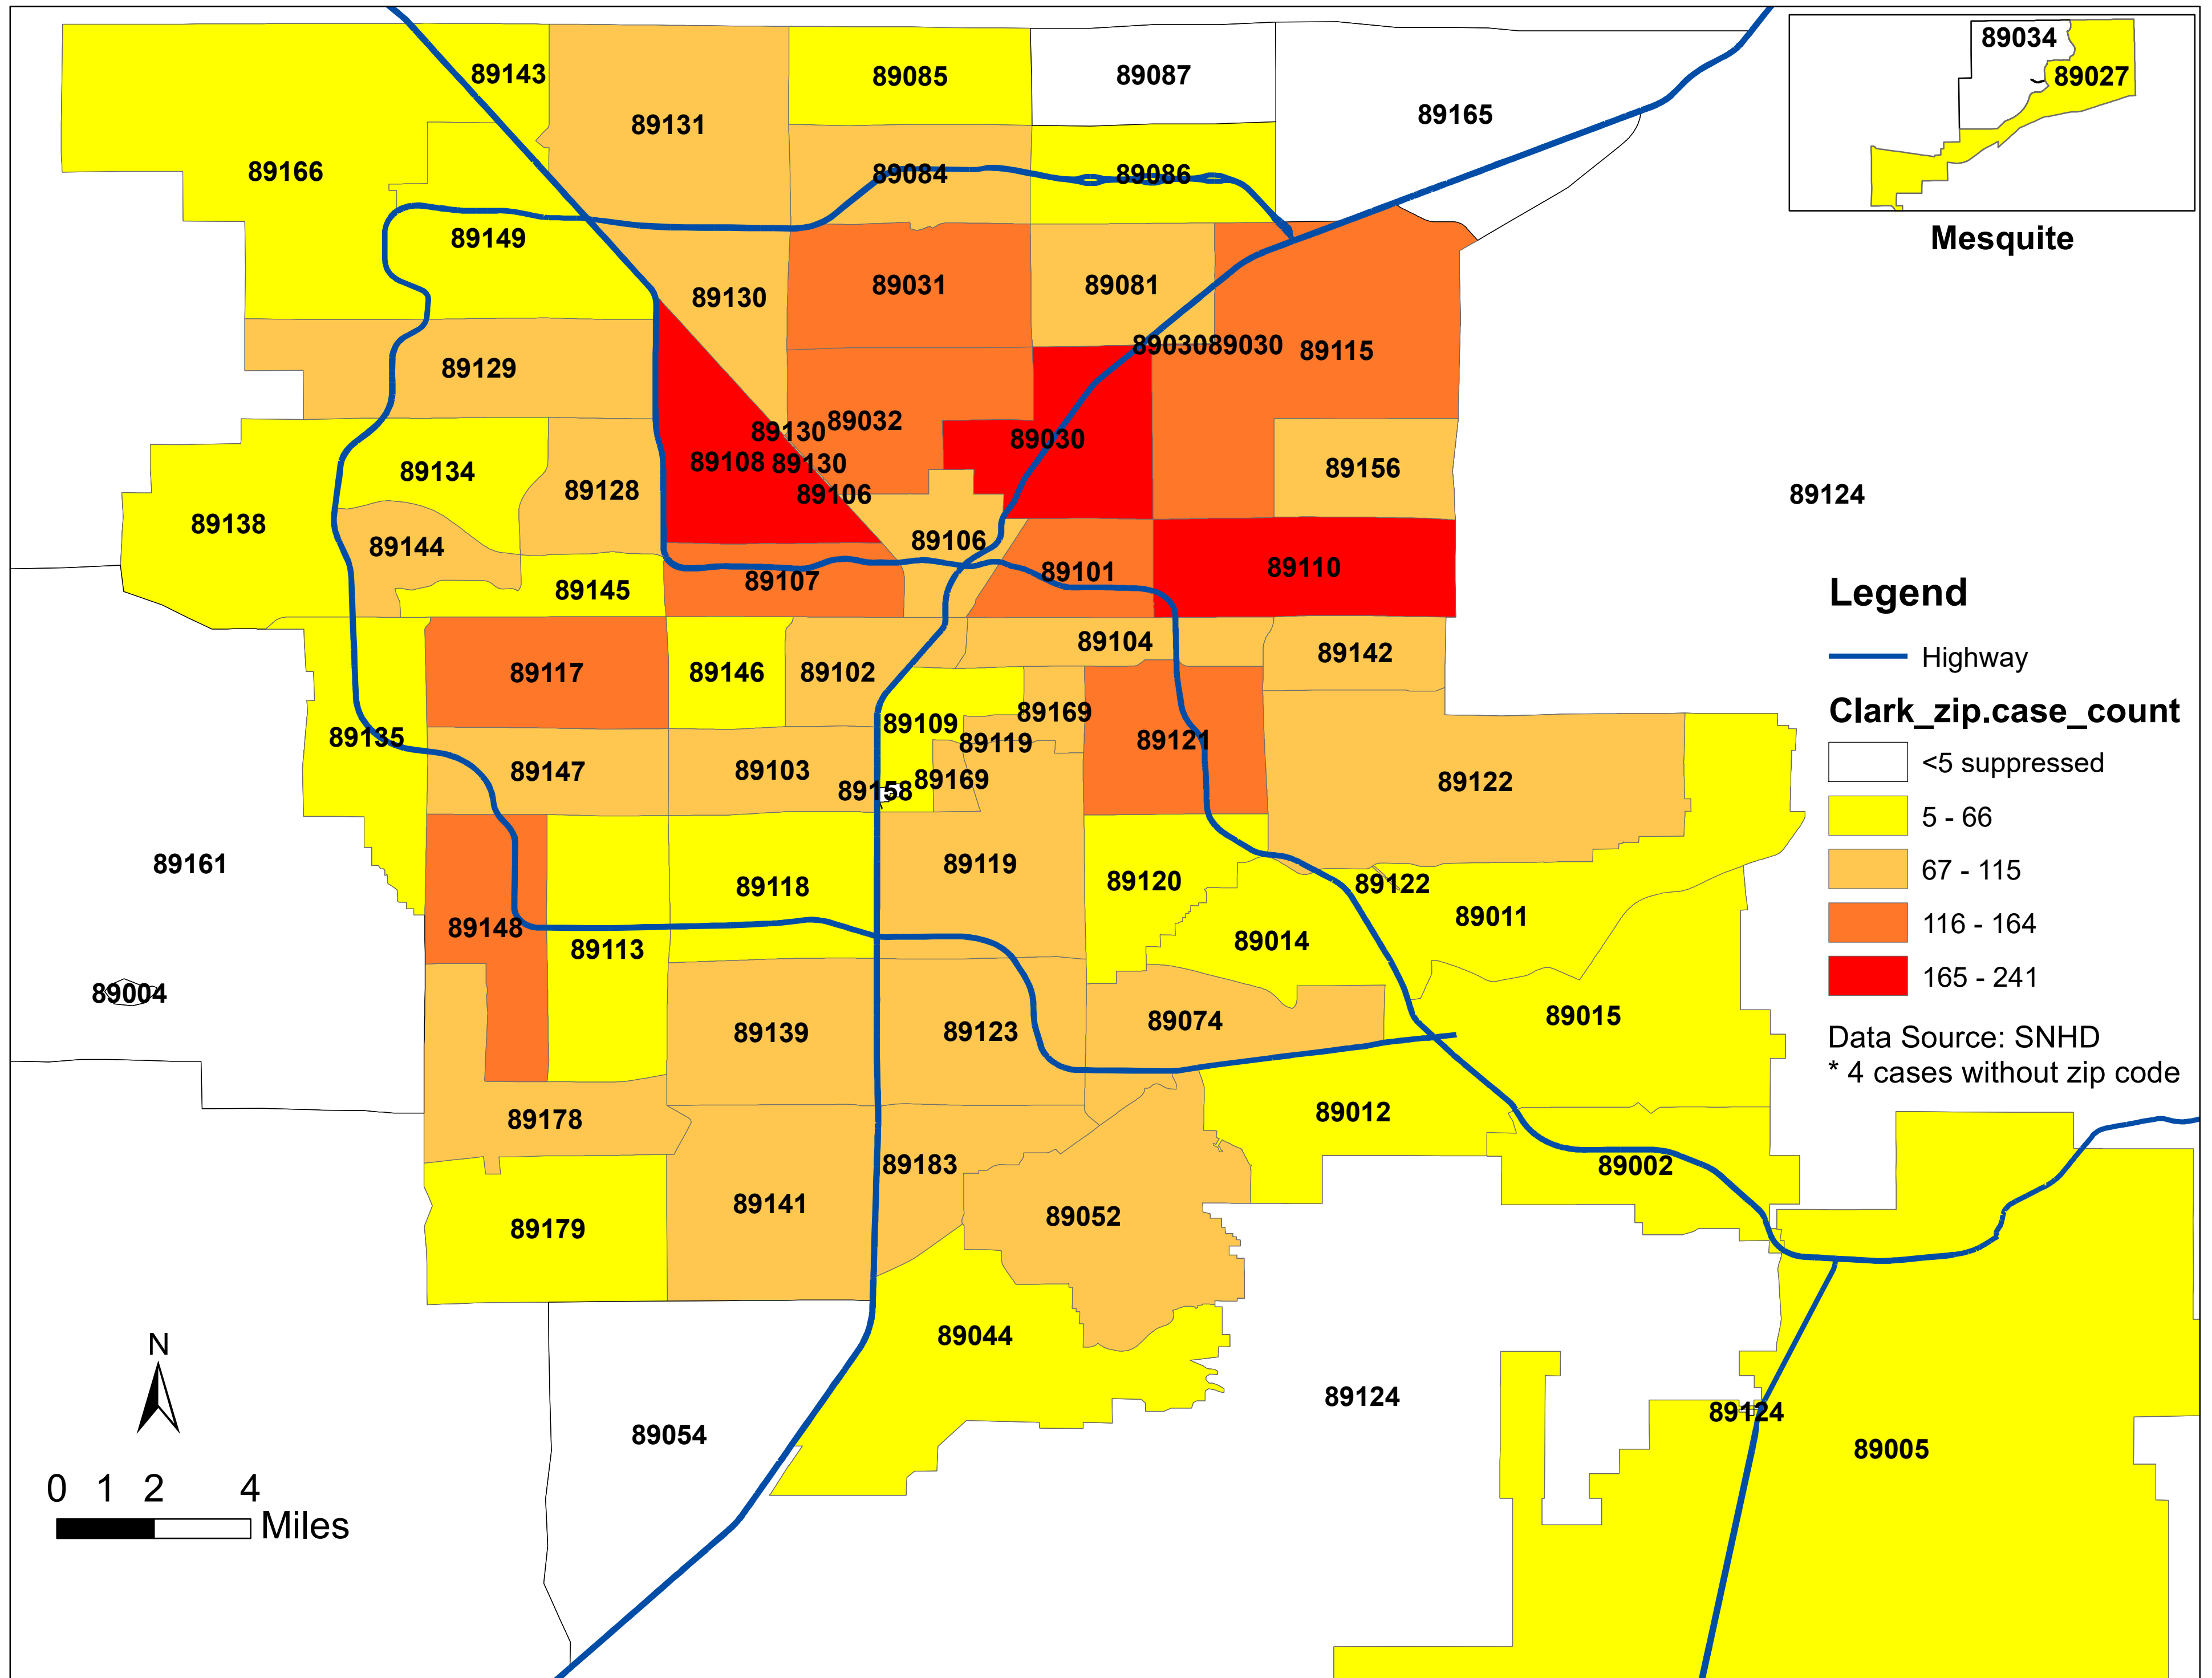

Number of COVID-19 cases by zip code in Clark county (05.16.2020)

Note: Numbers of cases by zip code in Laughlin, Moapa, Overton and Sandy Valley are less than 5 and suppressed.