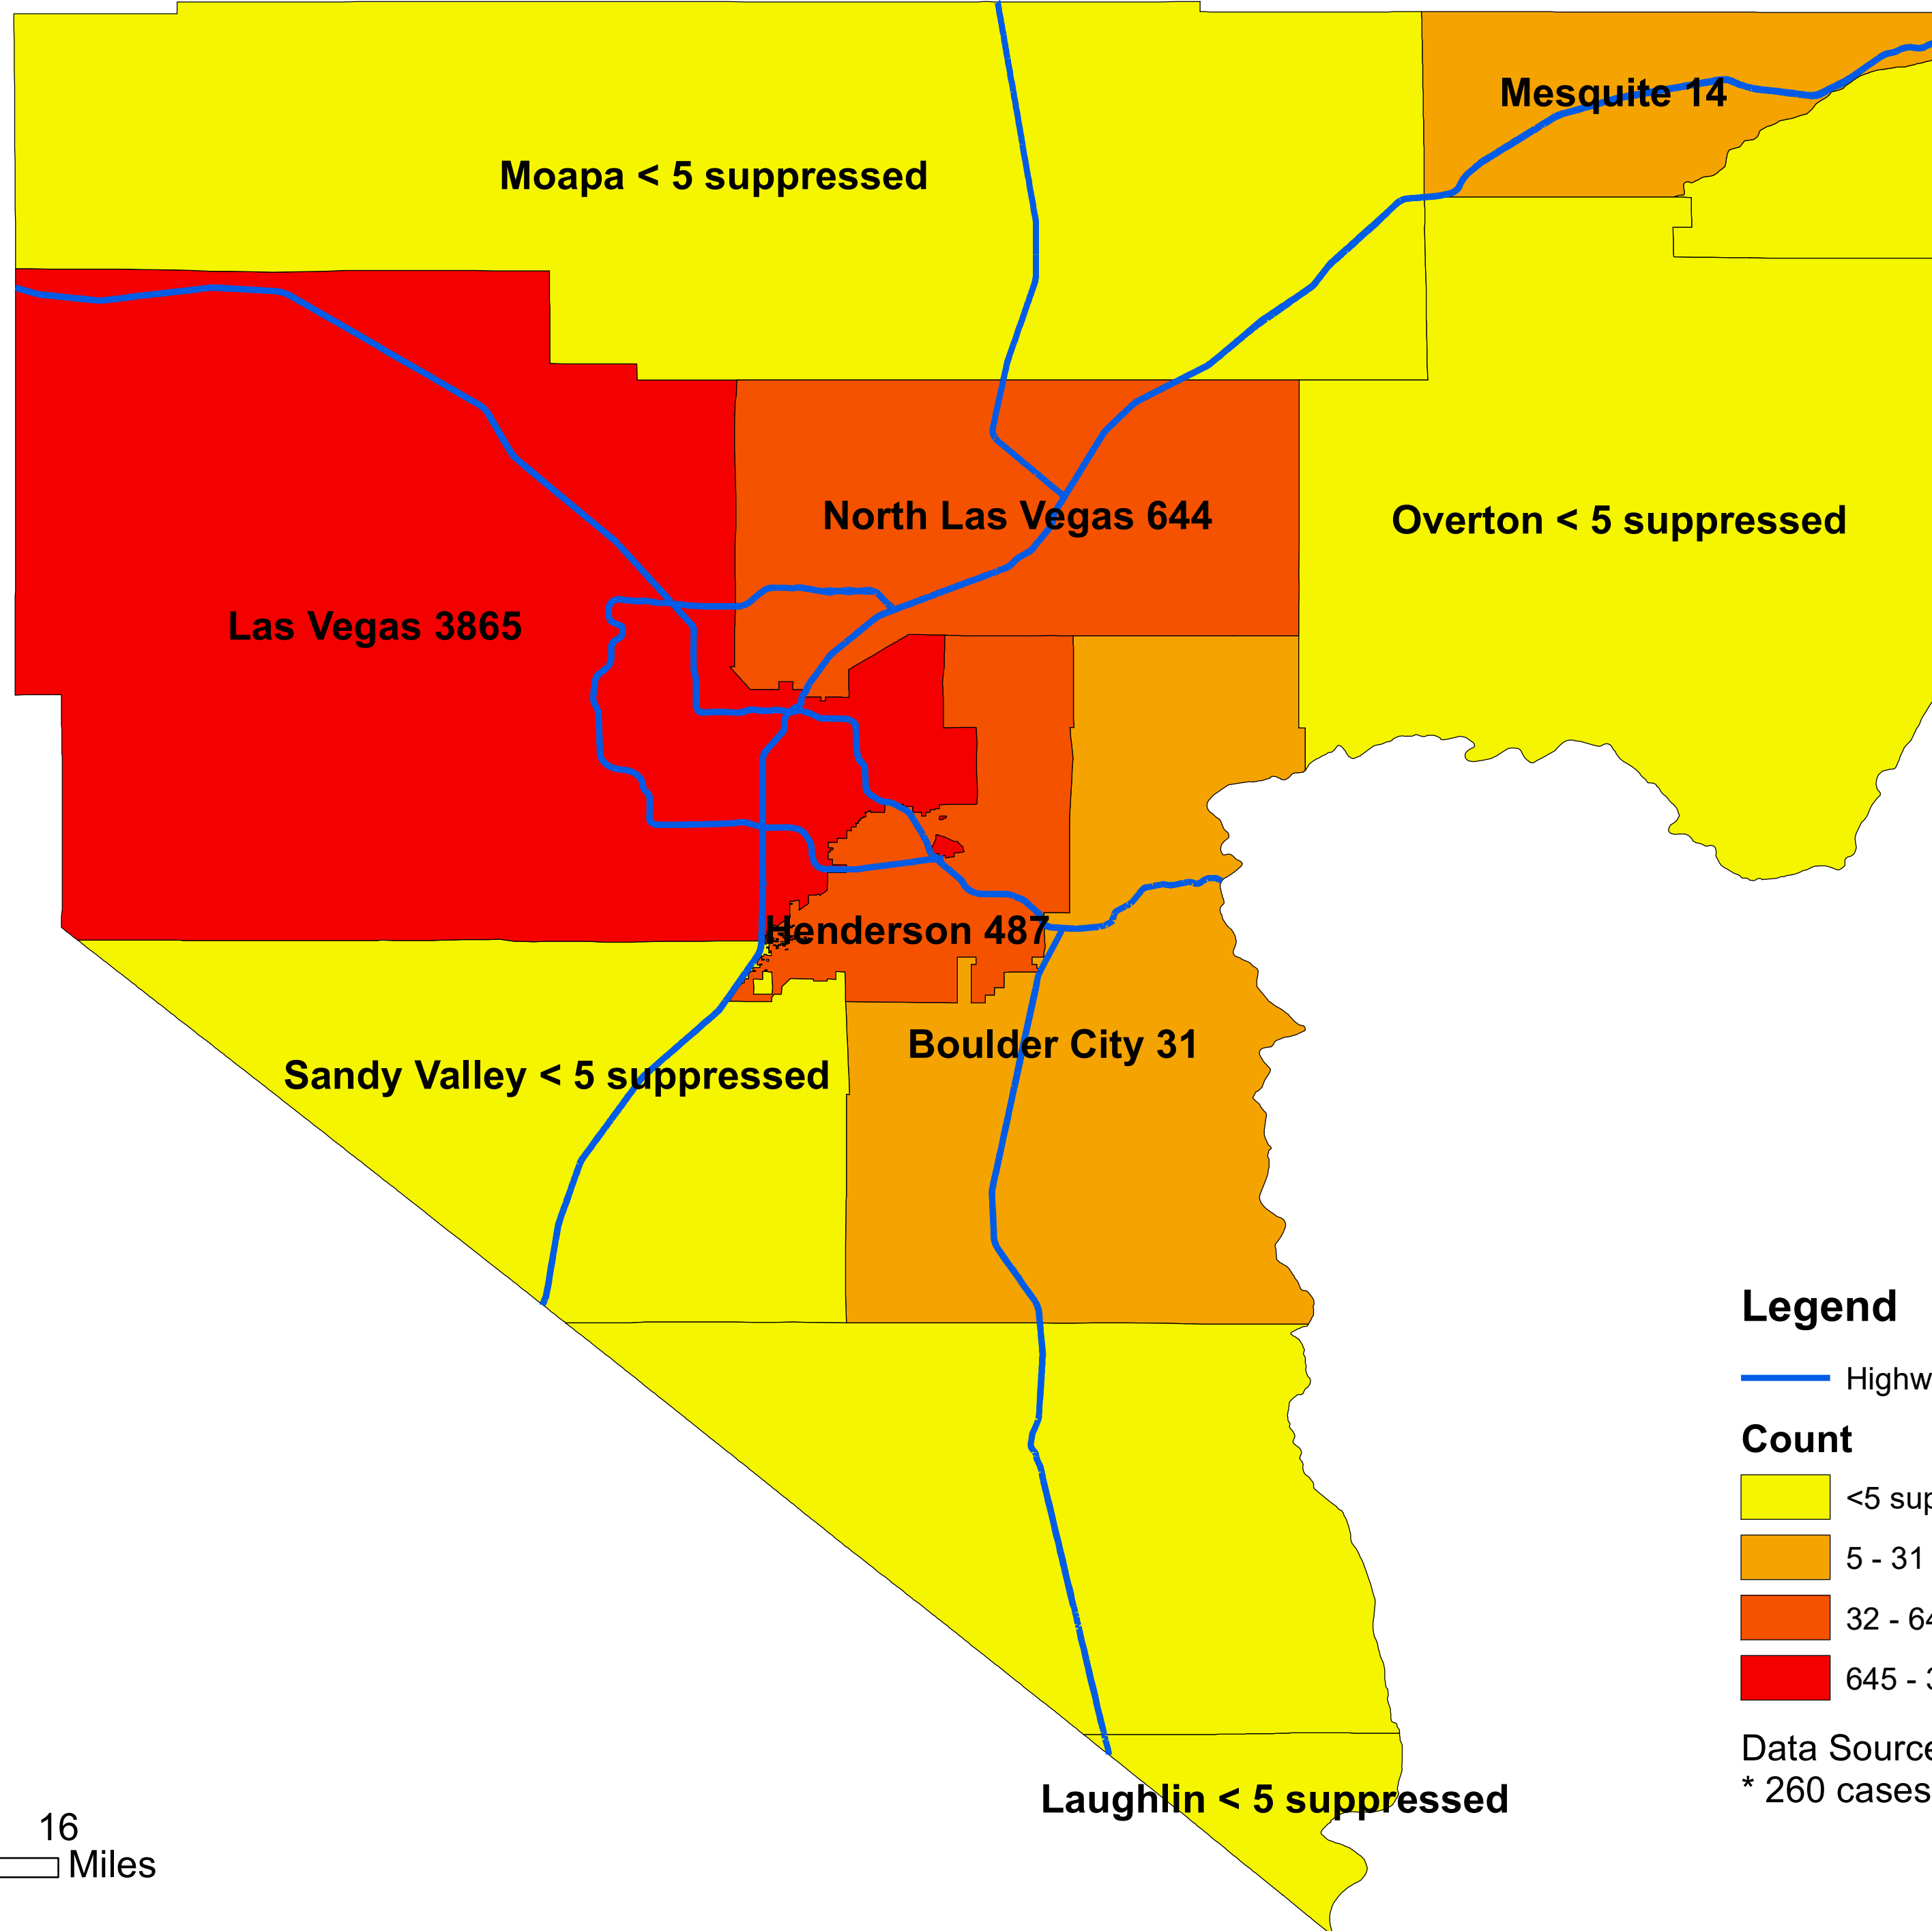

Number of COVID-19 cases by city in Clark county (05.16.2020)

Legend

— Highway

Count

<5 suppressed

5 - 31

32 - 644

645 - 3865

Data Source: SNHD

* 260 cases without city information

0 4 8 16
Miles