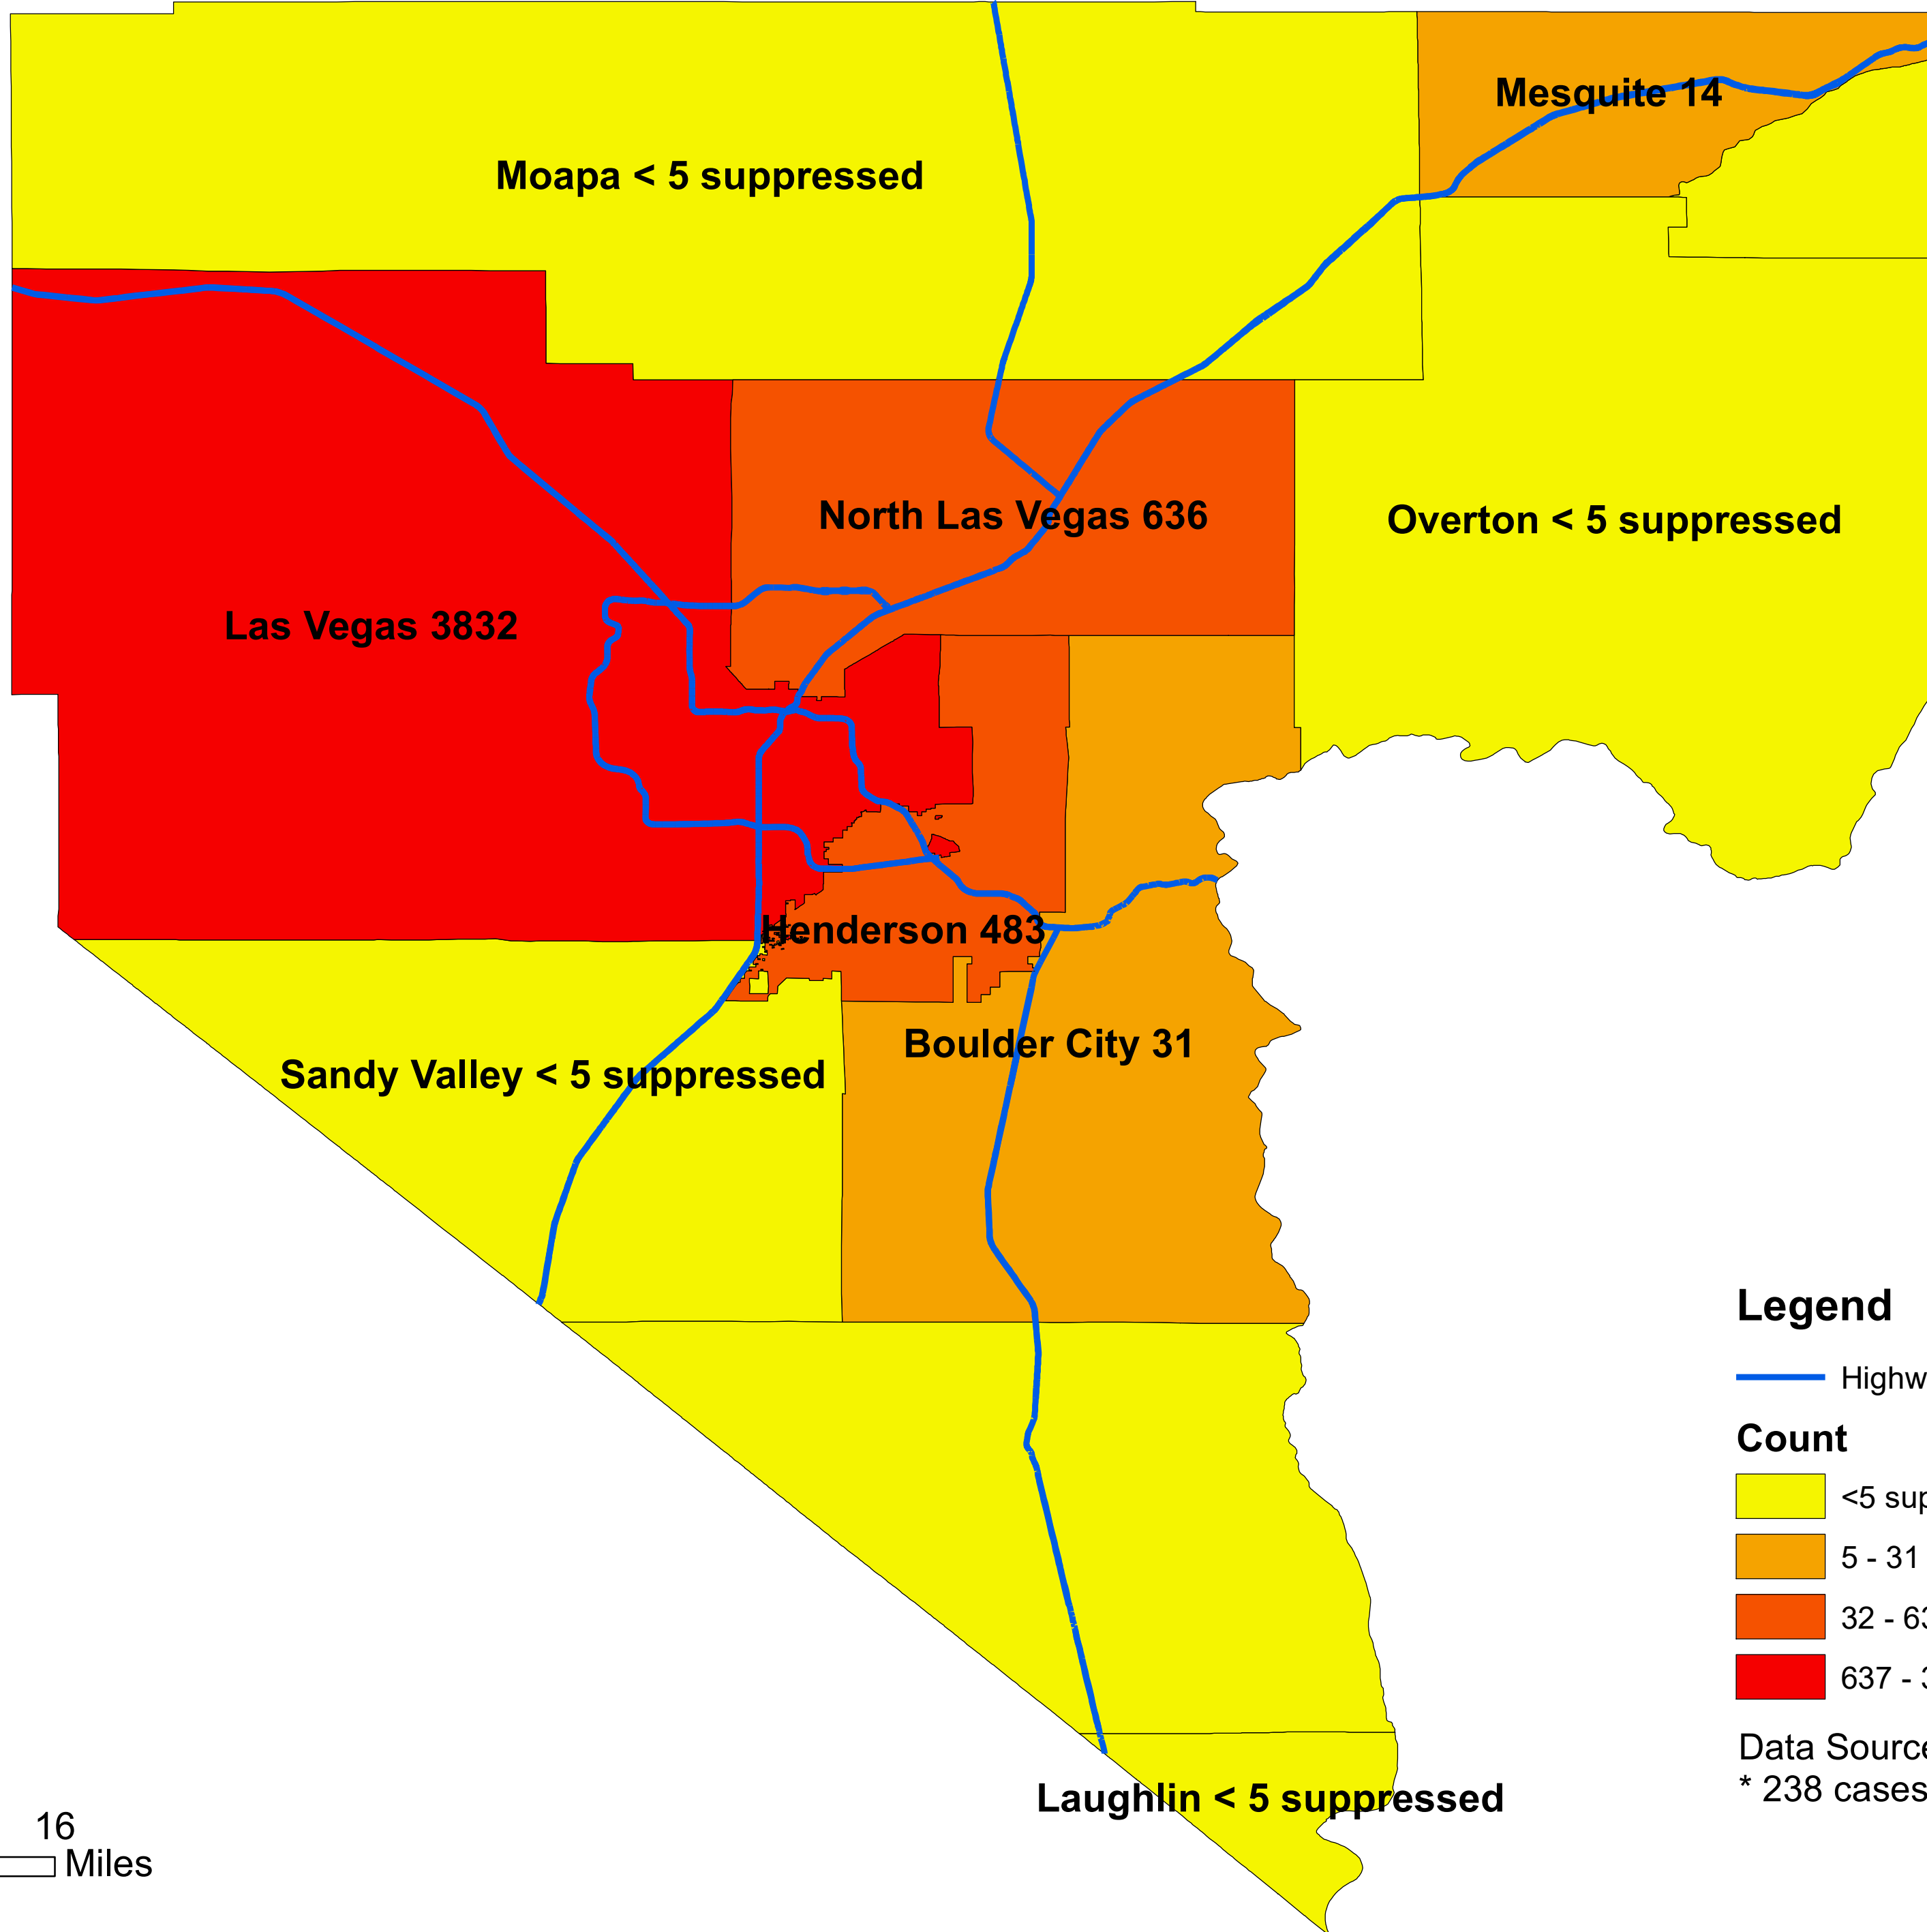

Number of COVID-19 cases by city in Clark county (05.15.2020)

Legend

— Highway

Count

<5 suppressed

5 - 31

32 - 636

637 - 3832

Data Source: SNHD

* 238 cases without city information

0 4 8 16
Miles