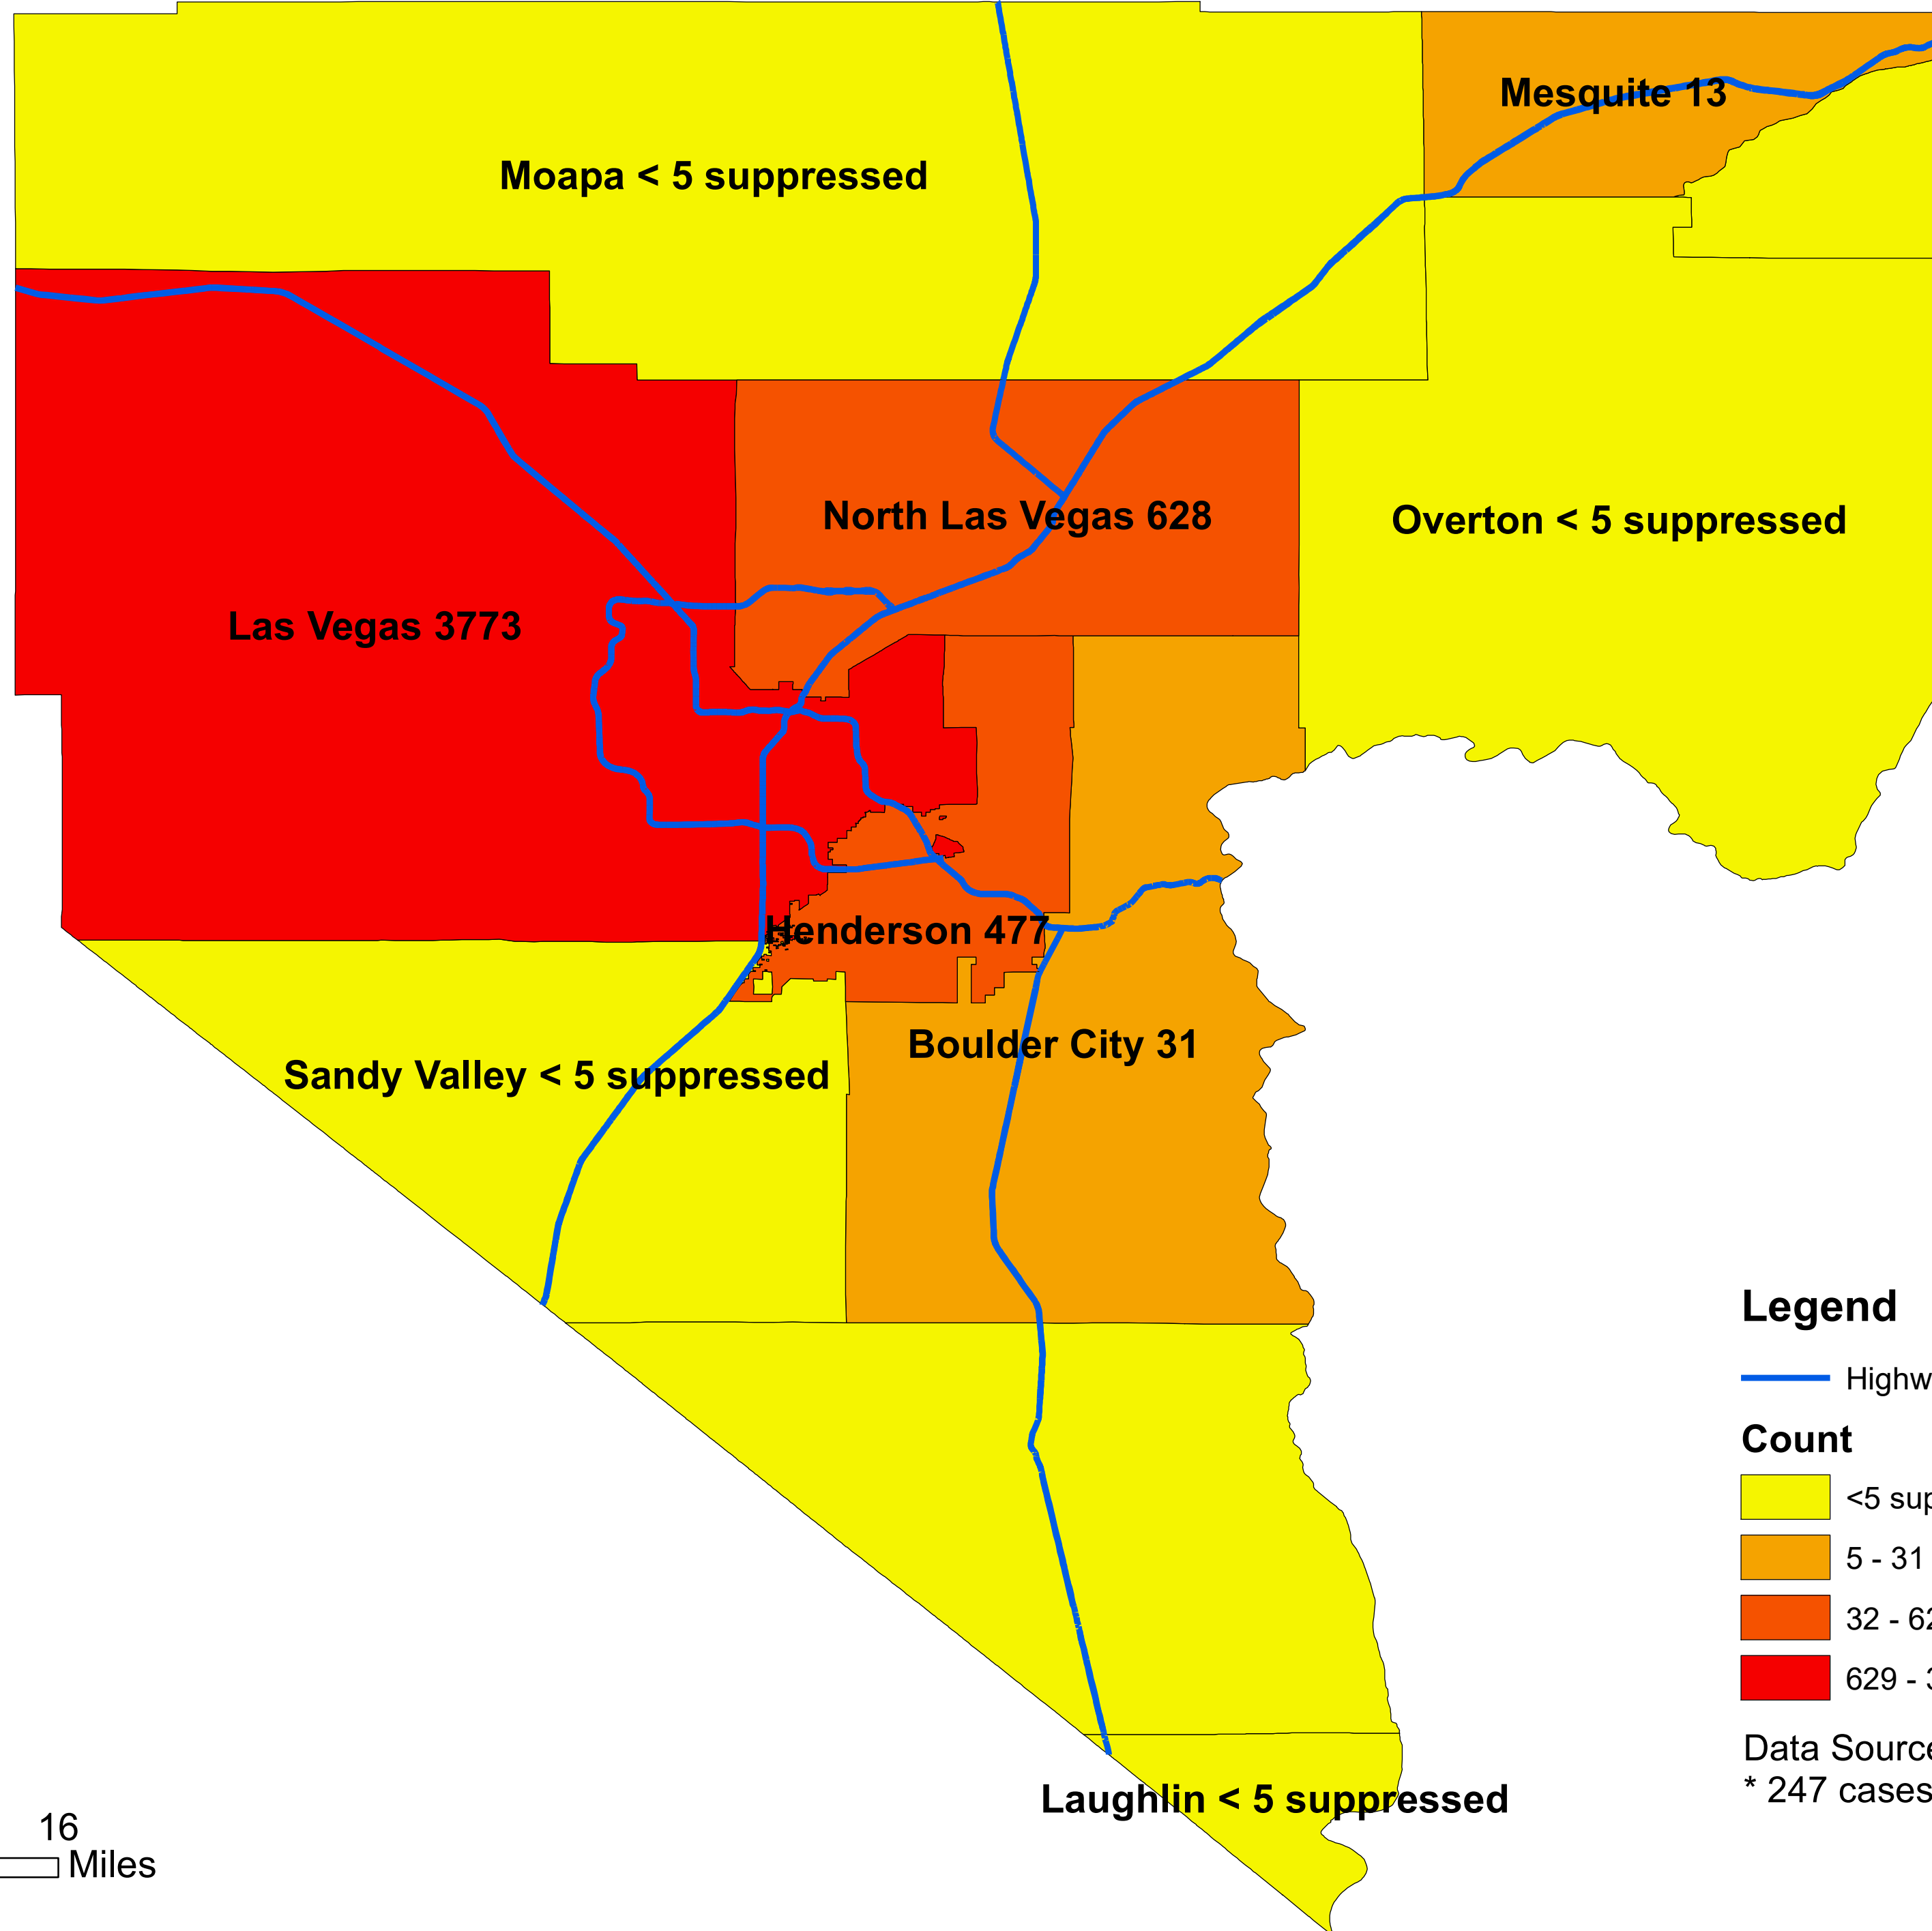

Number of COVID-19 cases by city in Clark county (05.14.2020)

Legend

— Highway

Count

Yellow <5 suppressed

Light Orange 5 - 31

Orange 32 - 628

Red 629 - 3773

Data Source: SNHD

* 247 cases without city information

0 4 8 16
Miles