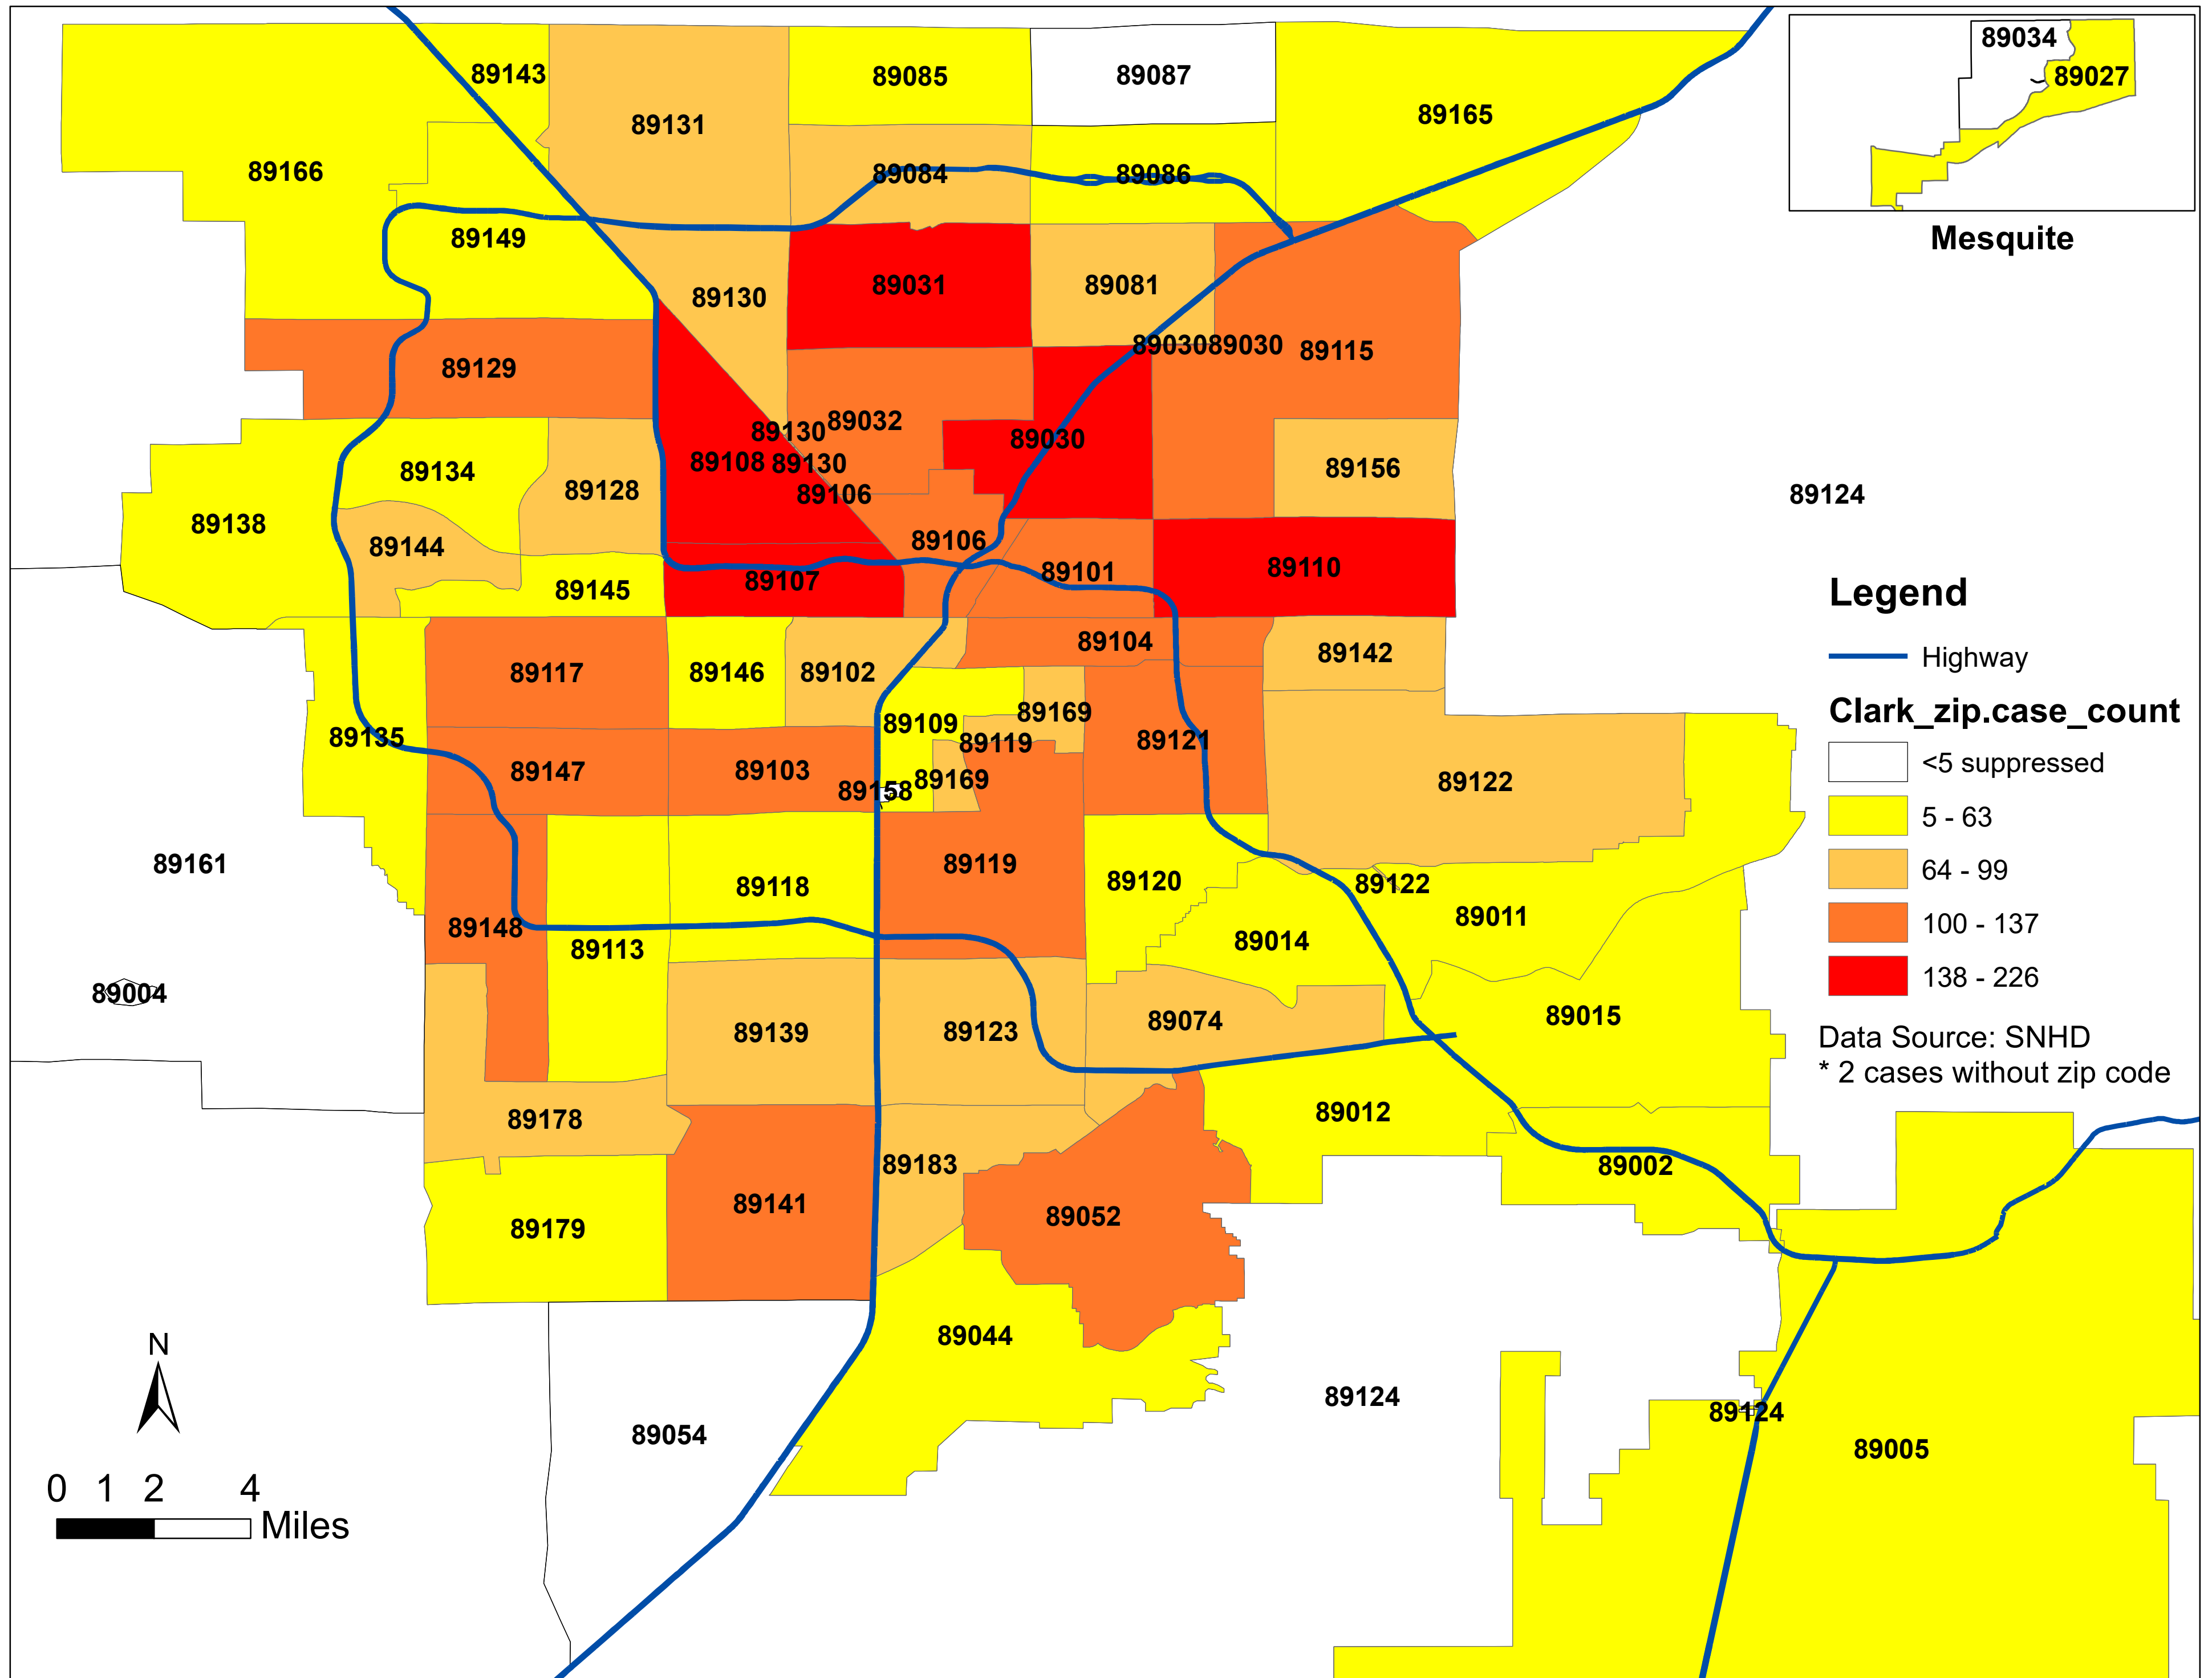

Number of COVID-19 cases by zip code in Clark county (05.13.2020)

Note: Numbers of cases by zip code in Laughlin, Moapa, Overton and Sandy Valley are less than 5 and suppressed.