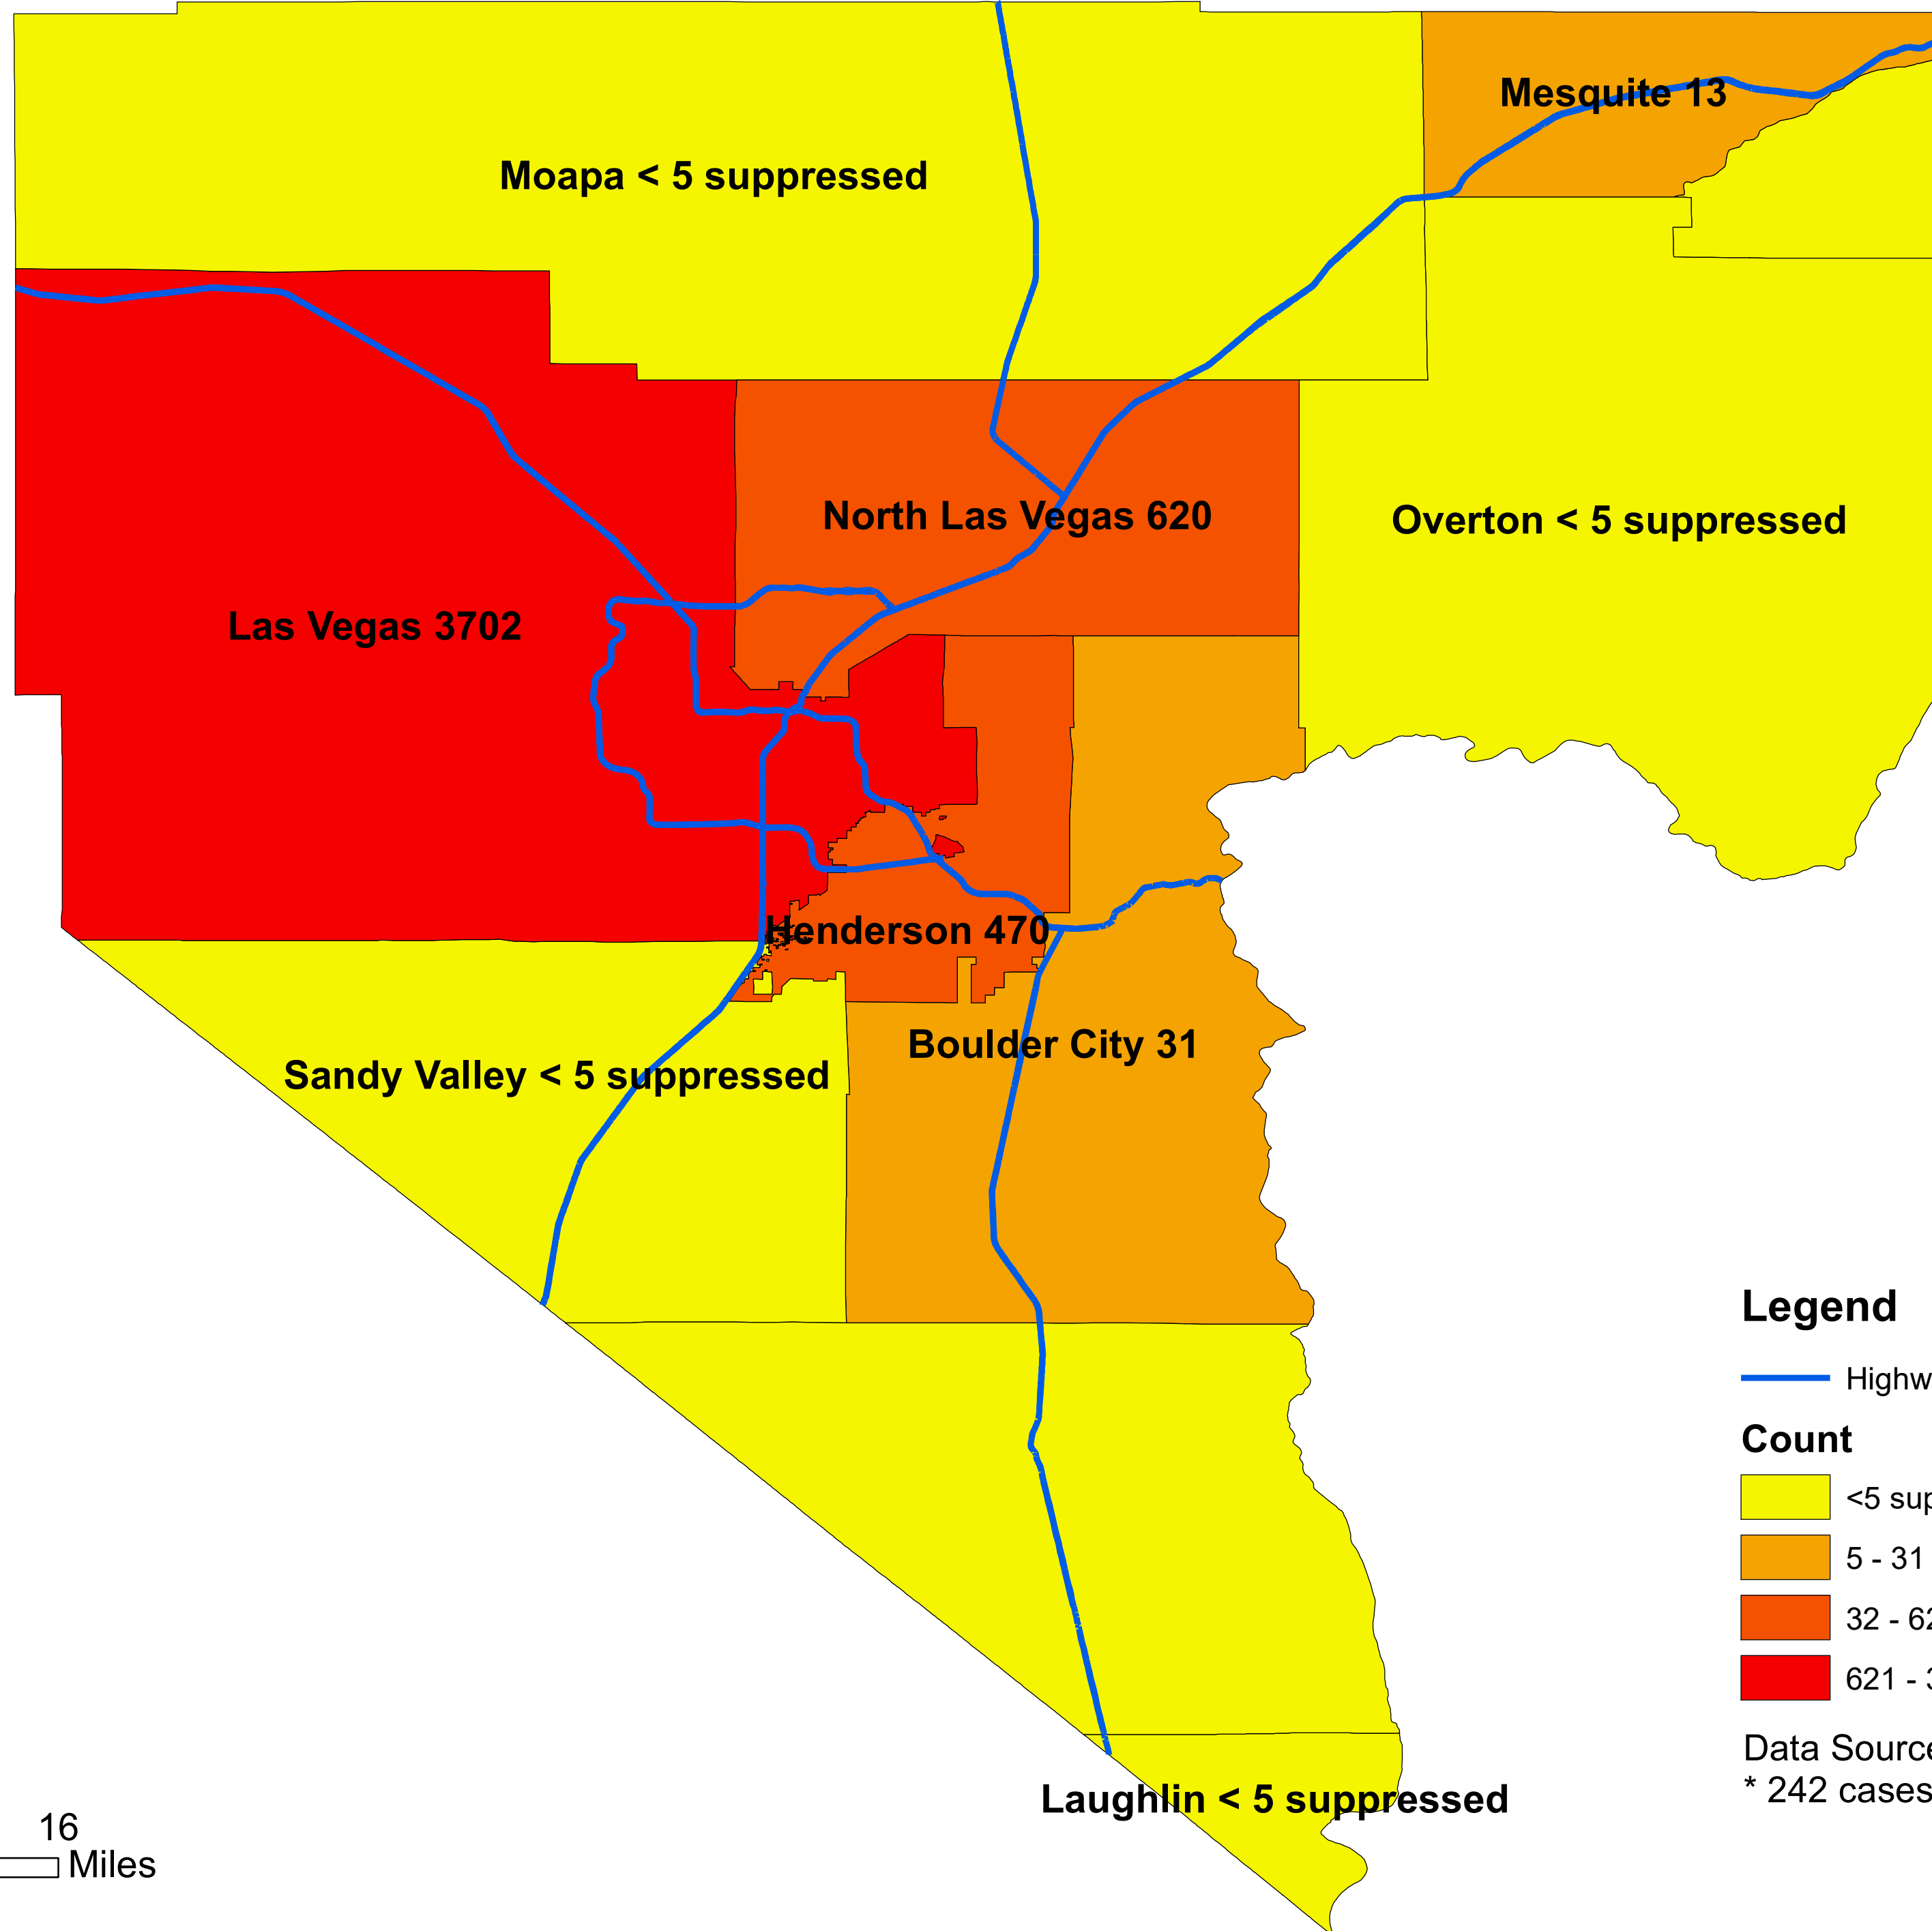

Number of COVID-19 cases by city in Clark county (05.13.2020)

Legend

— Highway

Count

<5 suppressed

5 - 31

32 - 620

621 - 3702

Data Source: SNHD

* 242 cases without city information

0 4 8 16
Miles