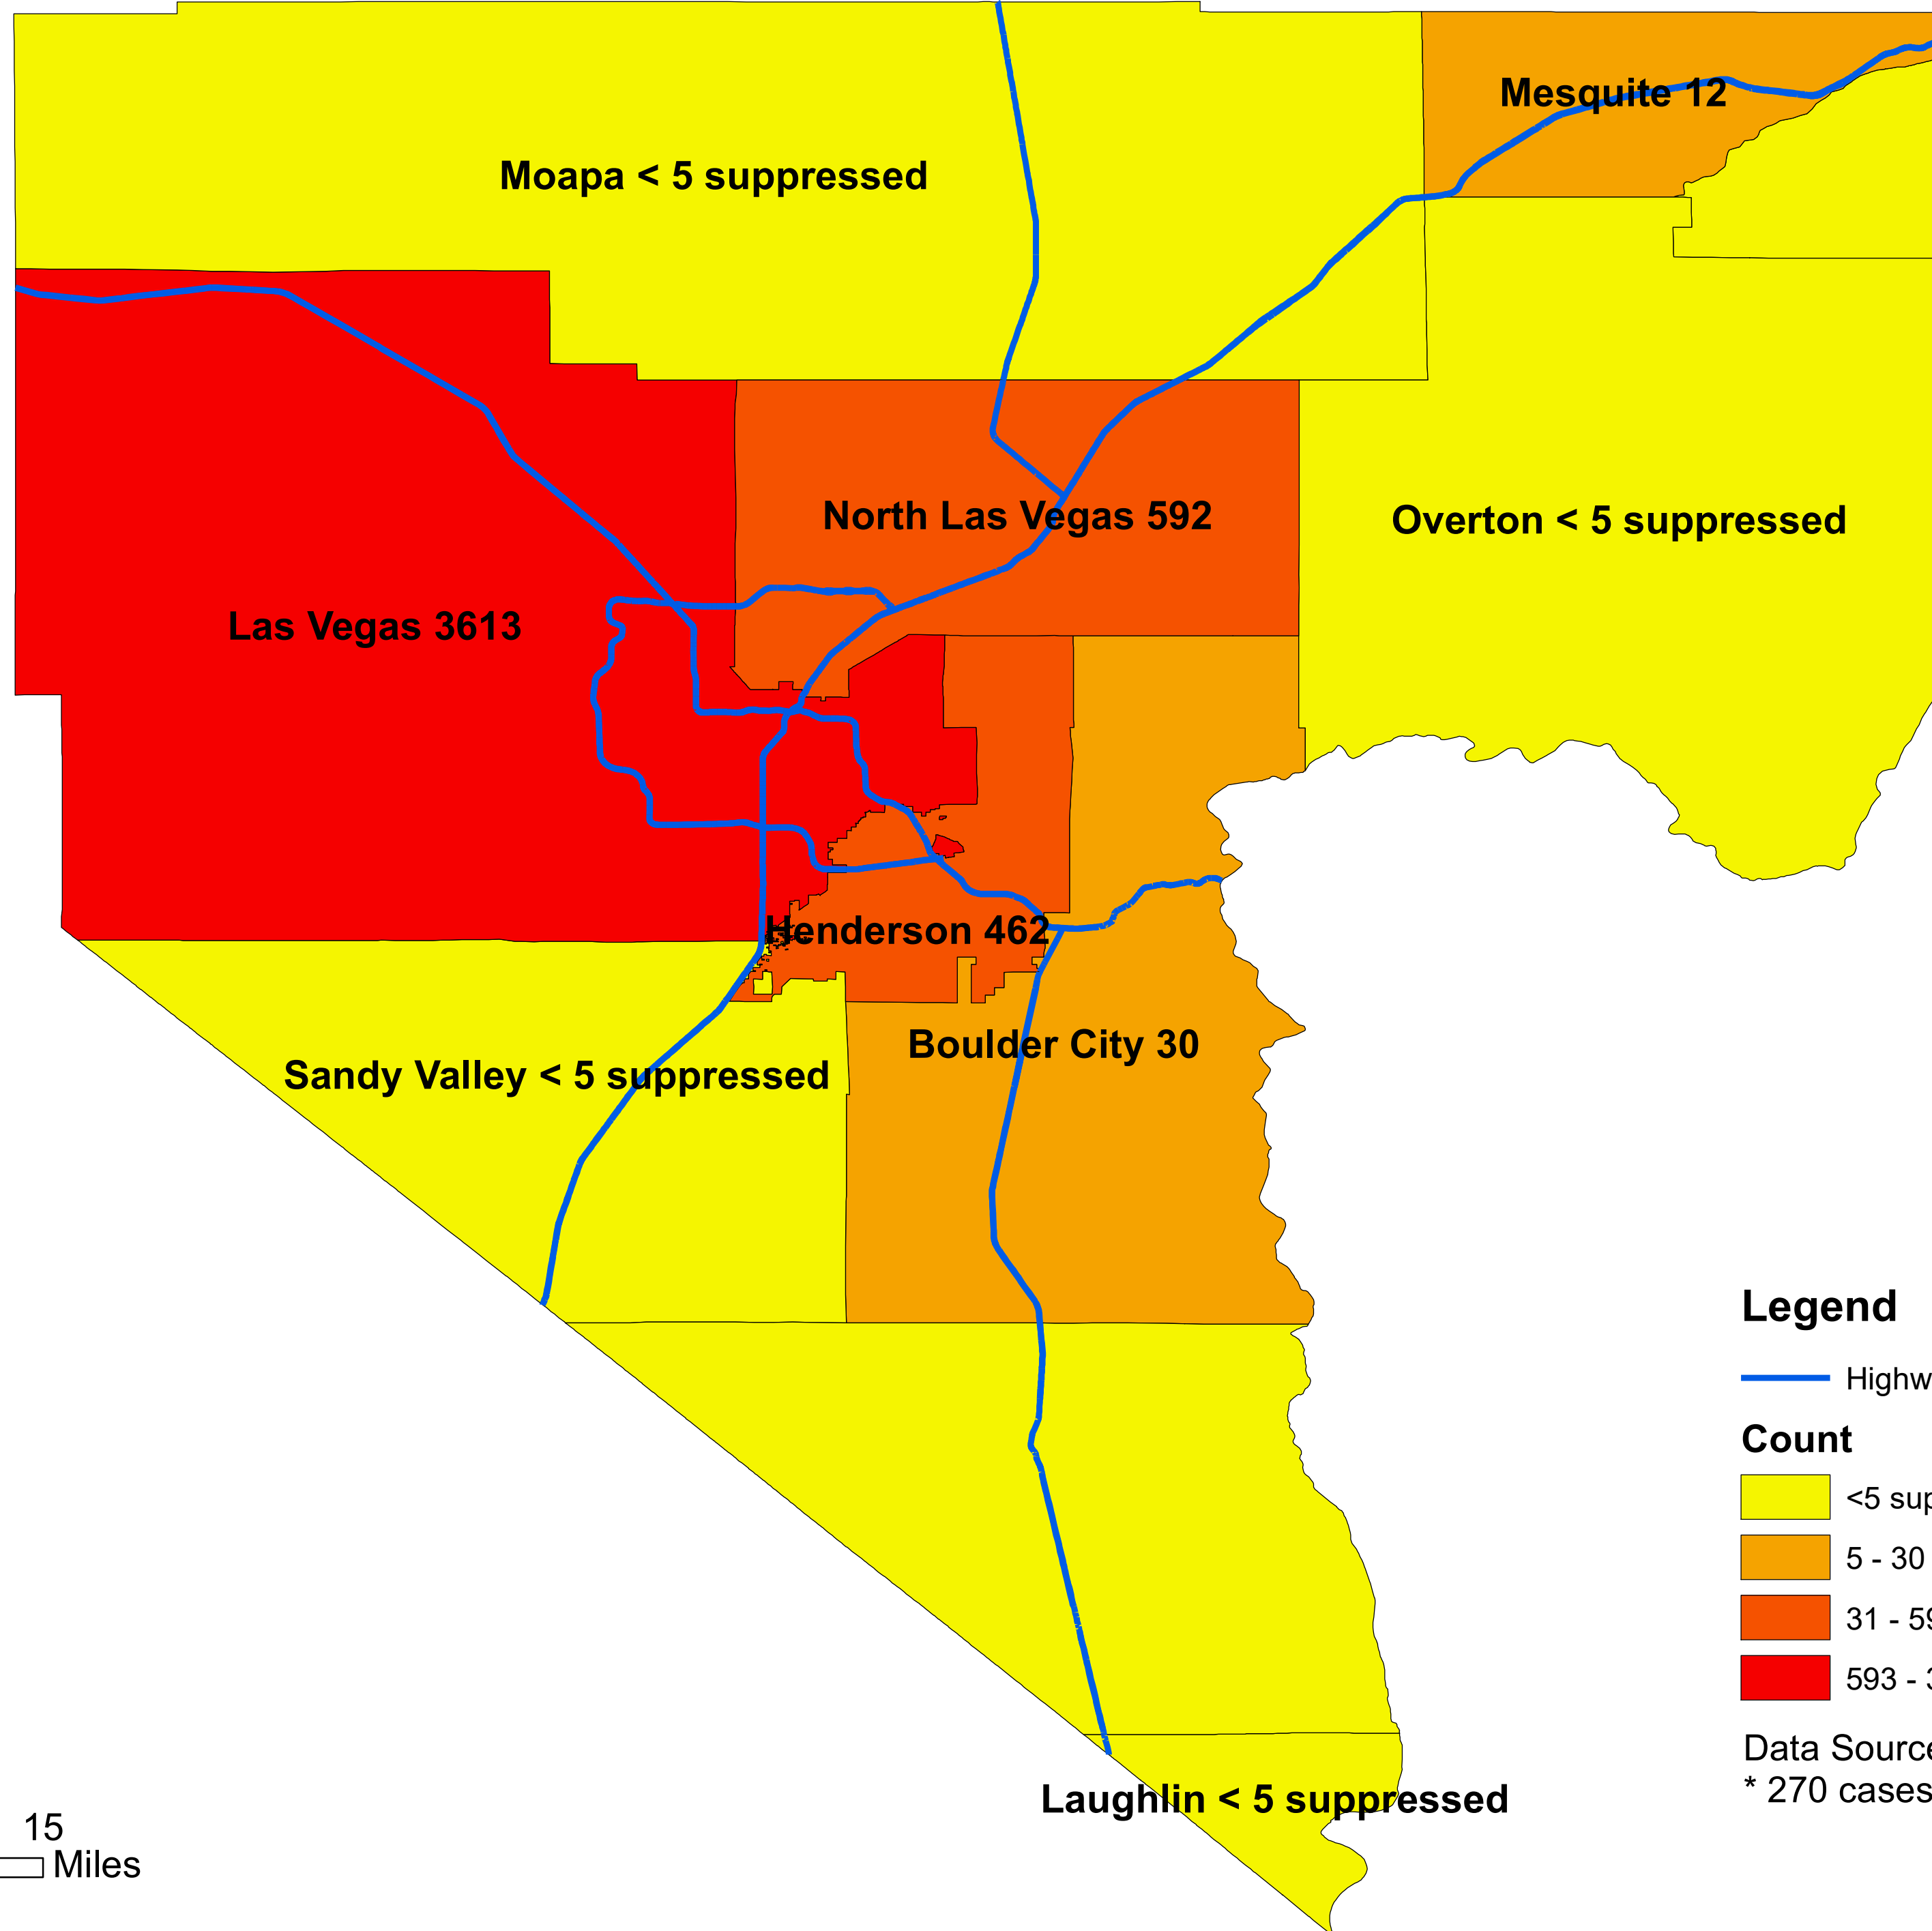

Number of COVID-19 cases by city in Clark county (05.12.2020)

Legend

— Highway

Count

<5 suppressed

5 - 30

31 - 592

593 - 3613

Data Source: SNHD

* 270 cases without city information

0 3.75 7.5 15
Miles