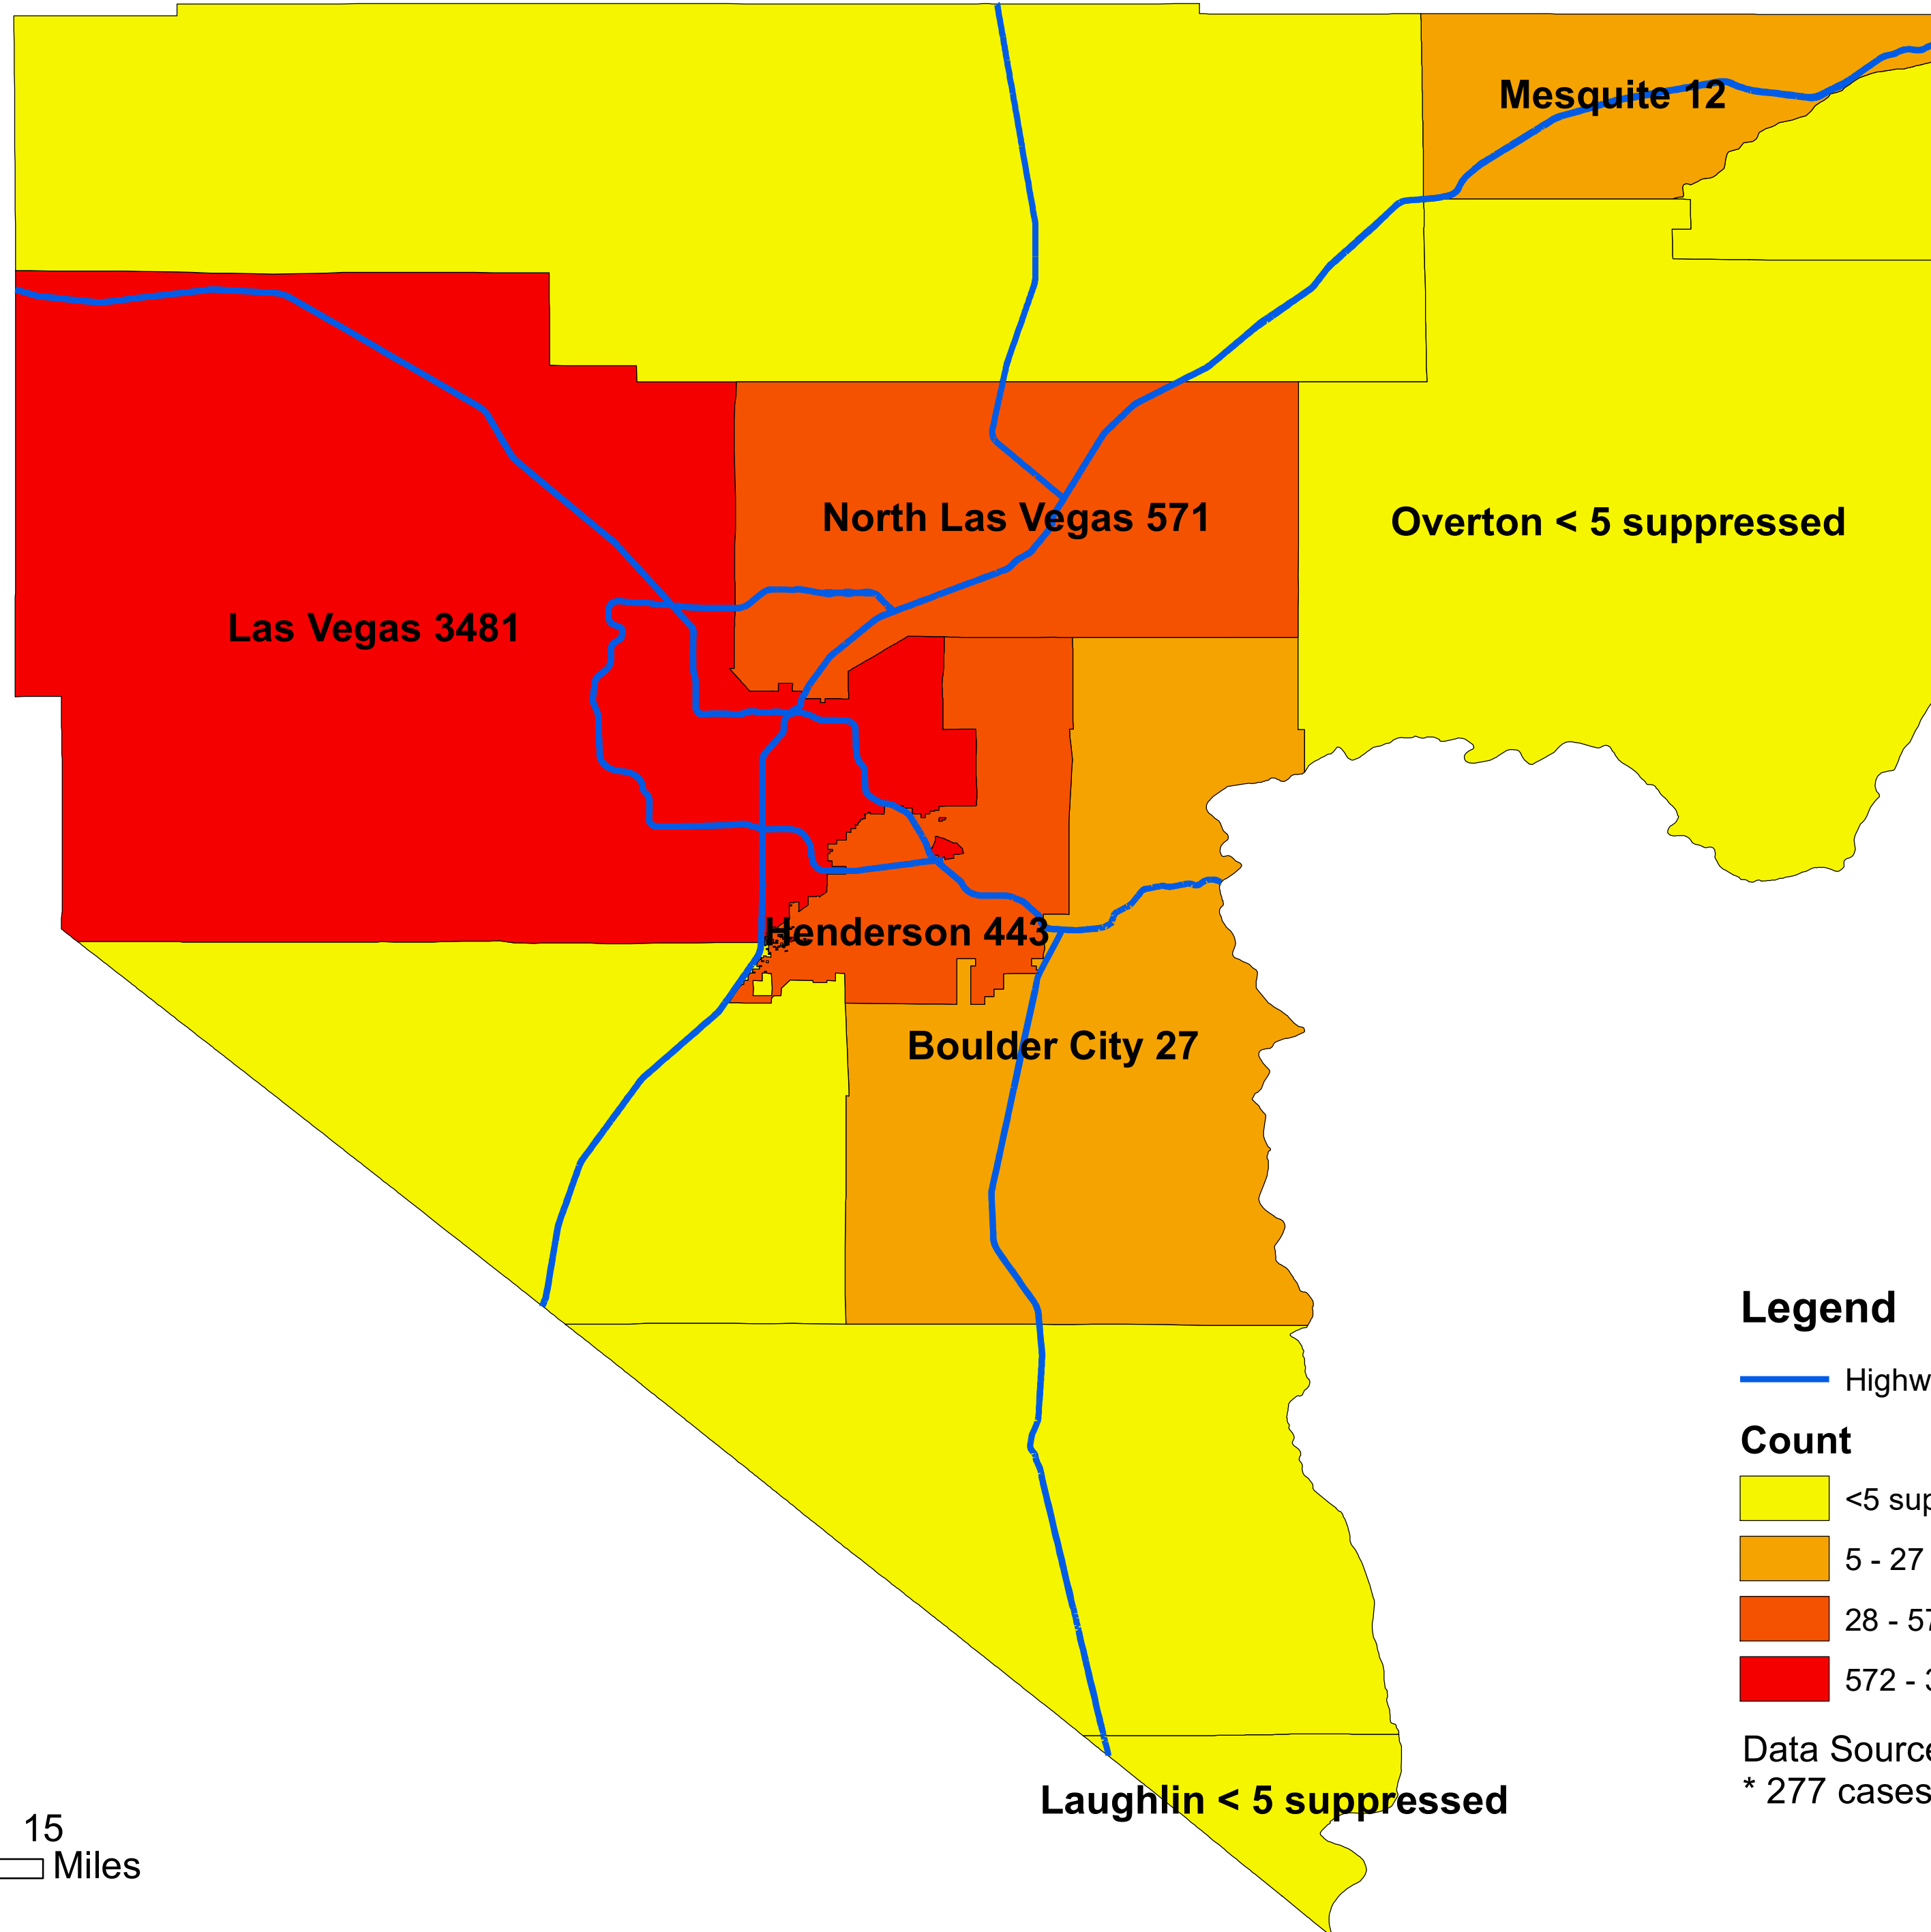

Number of COVID-19 cases by city in Clark county (05.11.2020)

Legend

— Highway

Count

<5 suppressed

5 - 27

28 - 571

572 - 3481

Data Source: SNHD

* 277 cases without city information

0 3.75 7.5 15 Miles