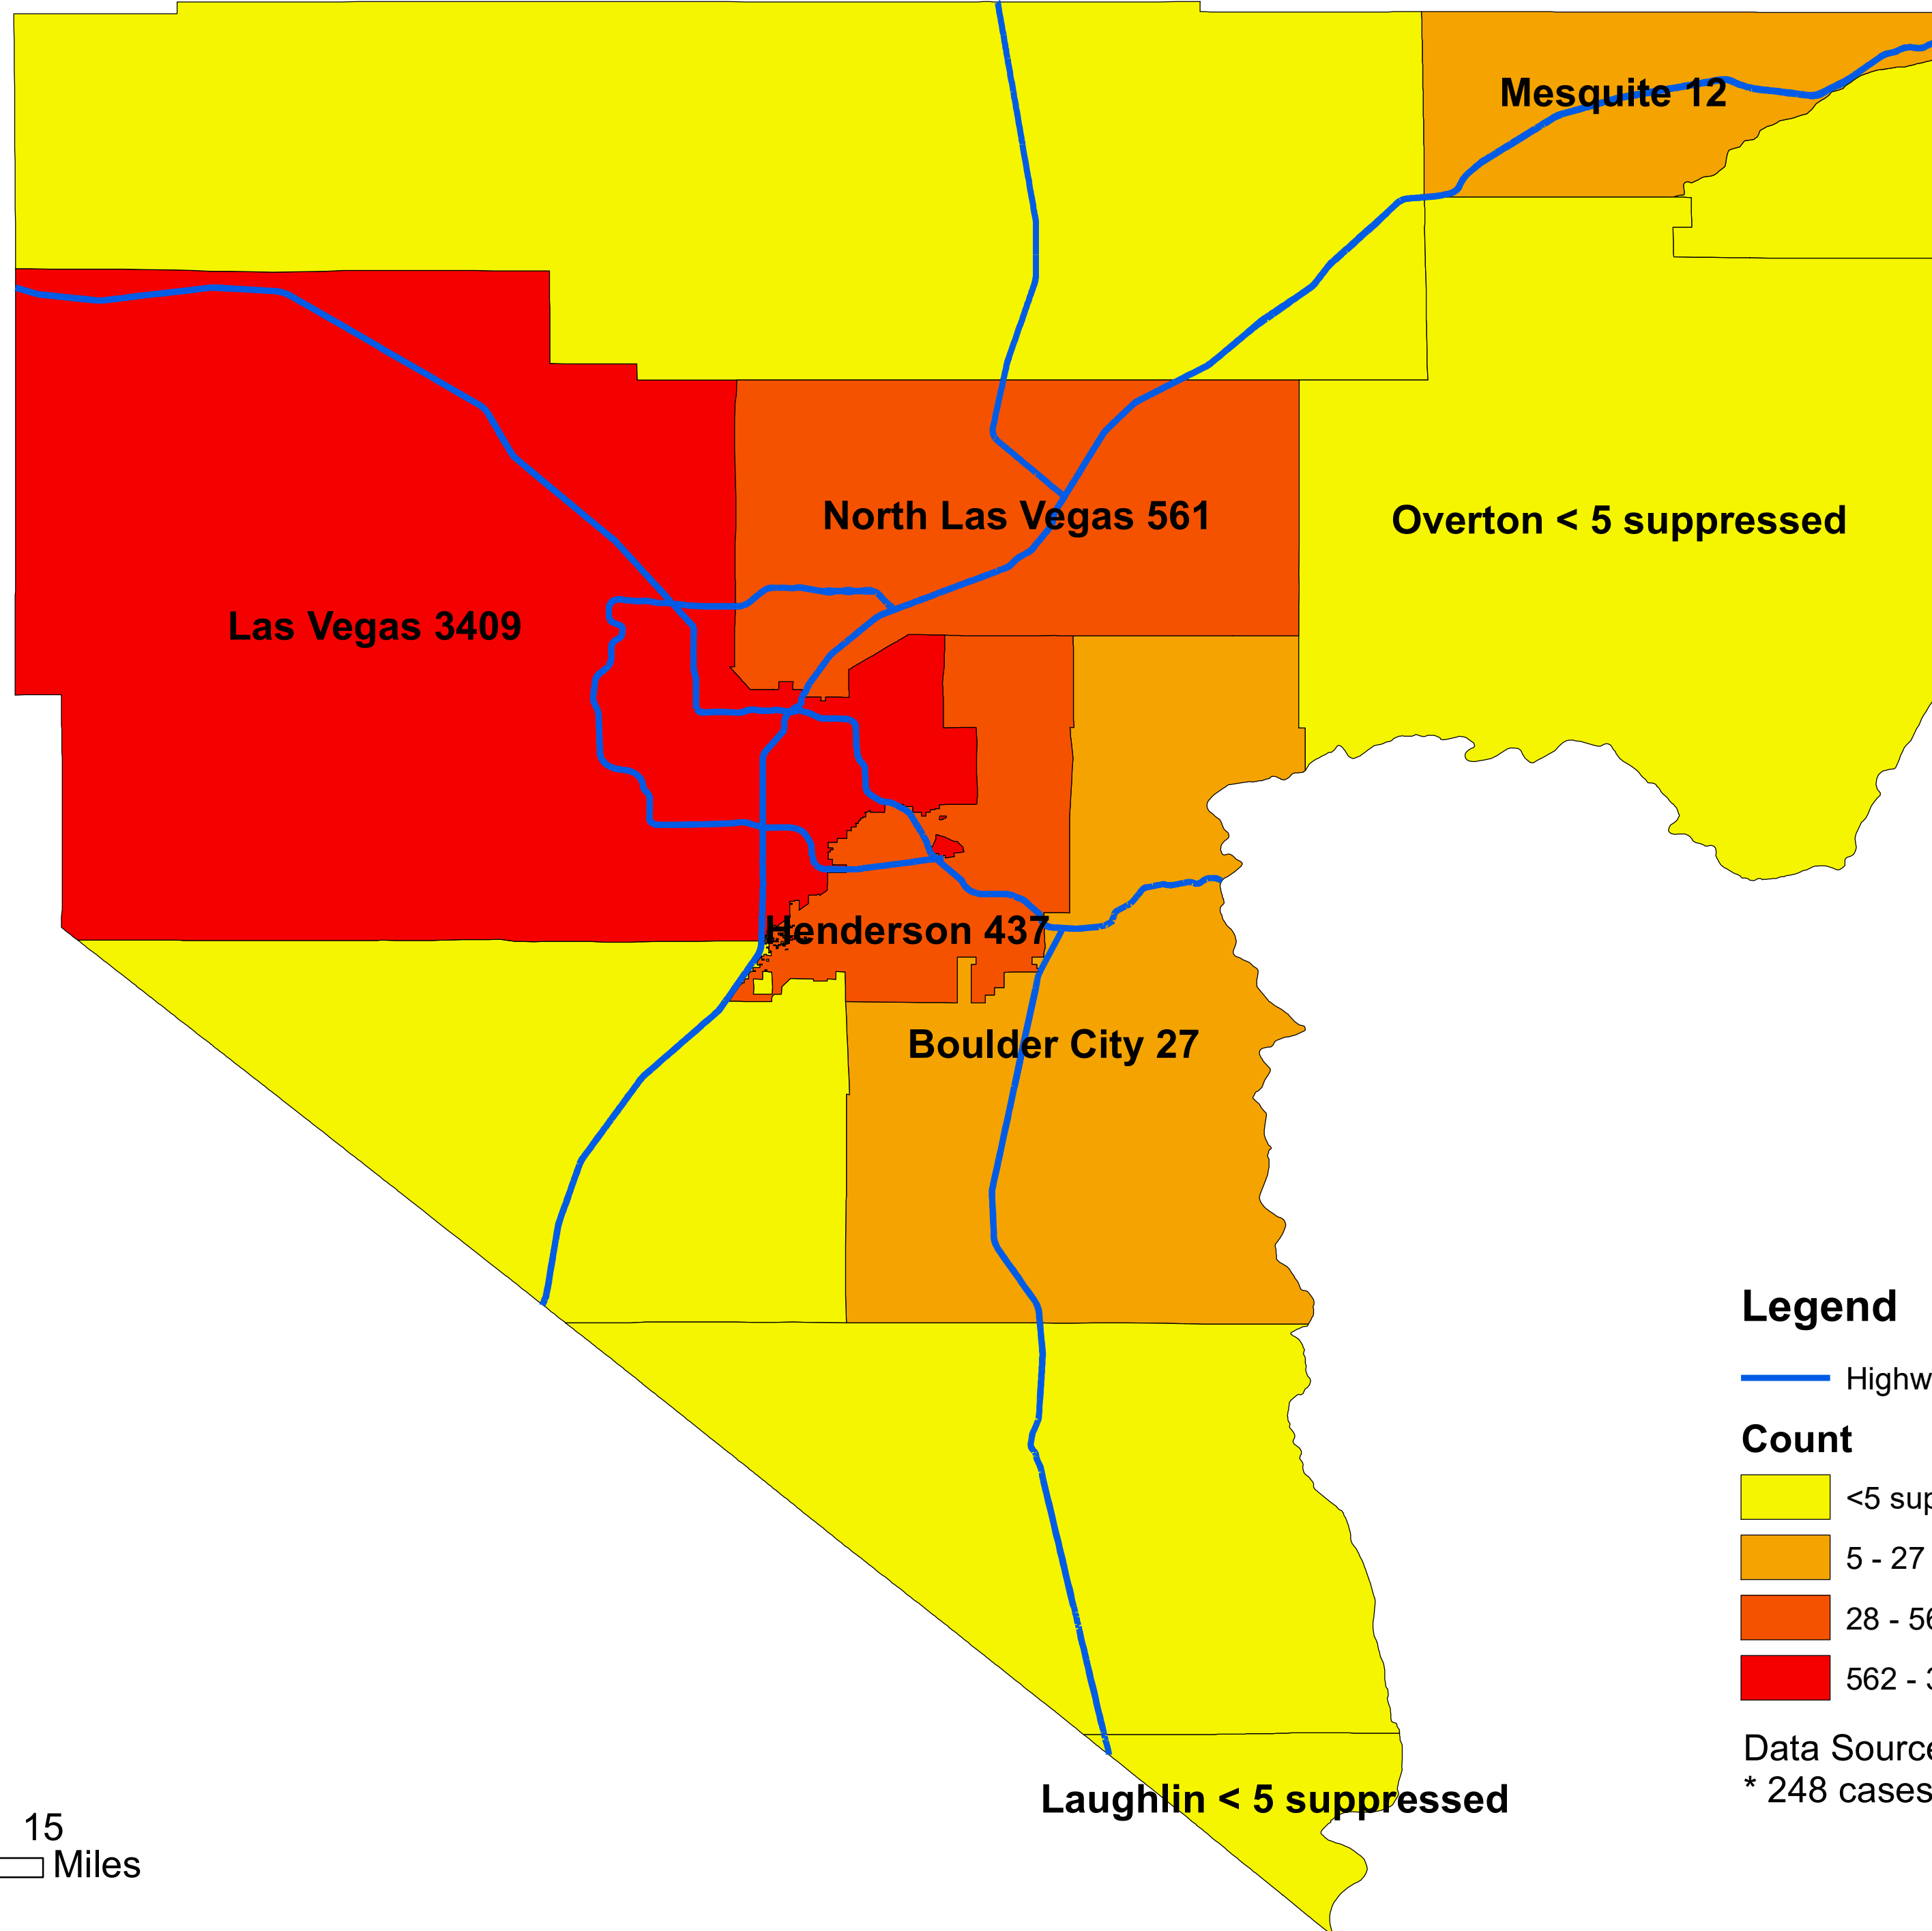

Number of COVID-19 cases by city in Clark county (05.09.2020)

Legend

— Highway

Count

<5 suppressed

5 - 27

28 - 561

562 - 3409

Data Source: SNHD

* 248 cases without city information

0 3.75 7.5 15
Miles