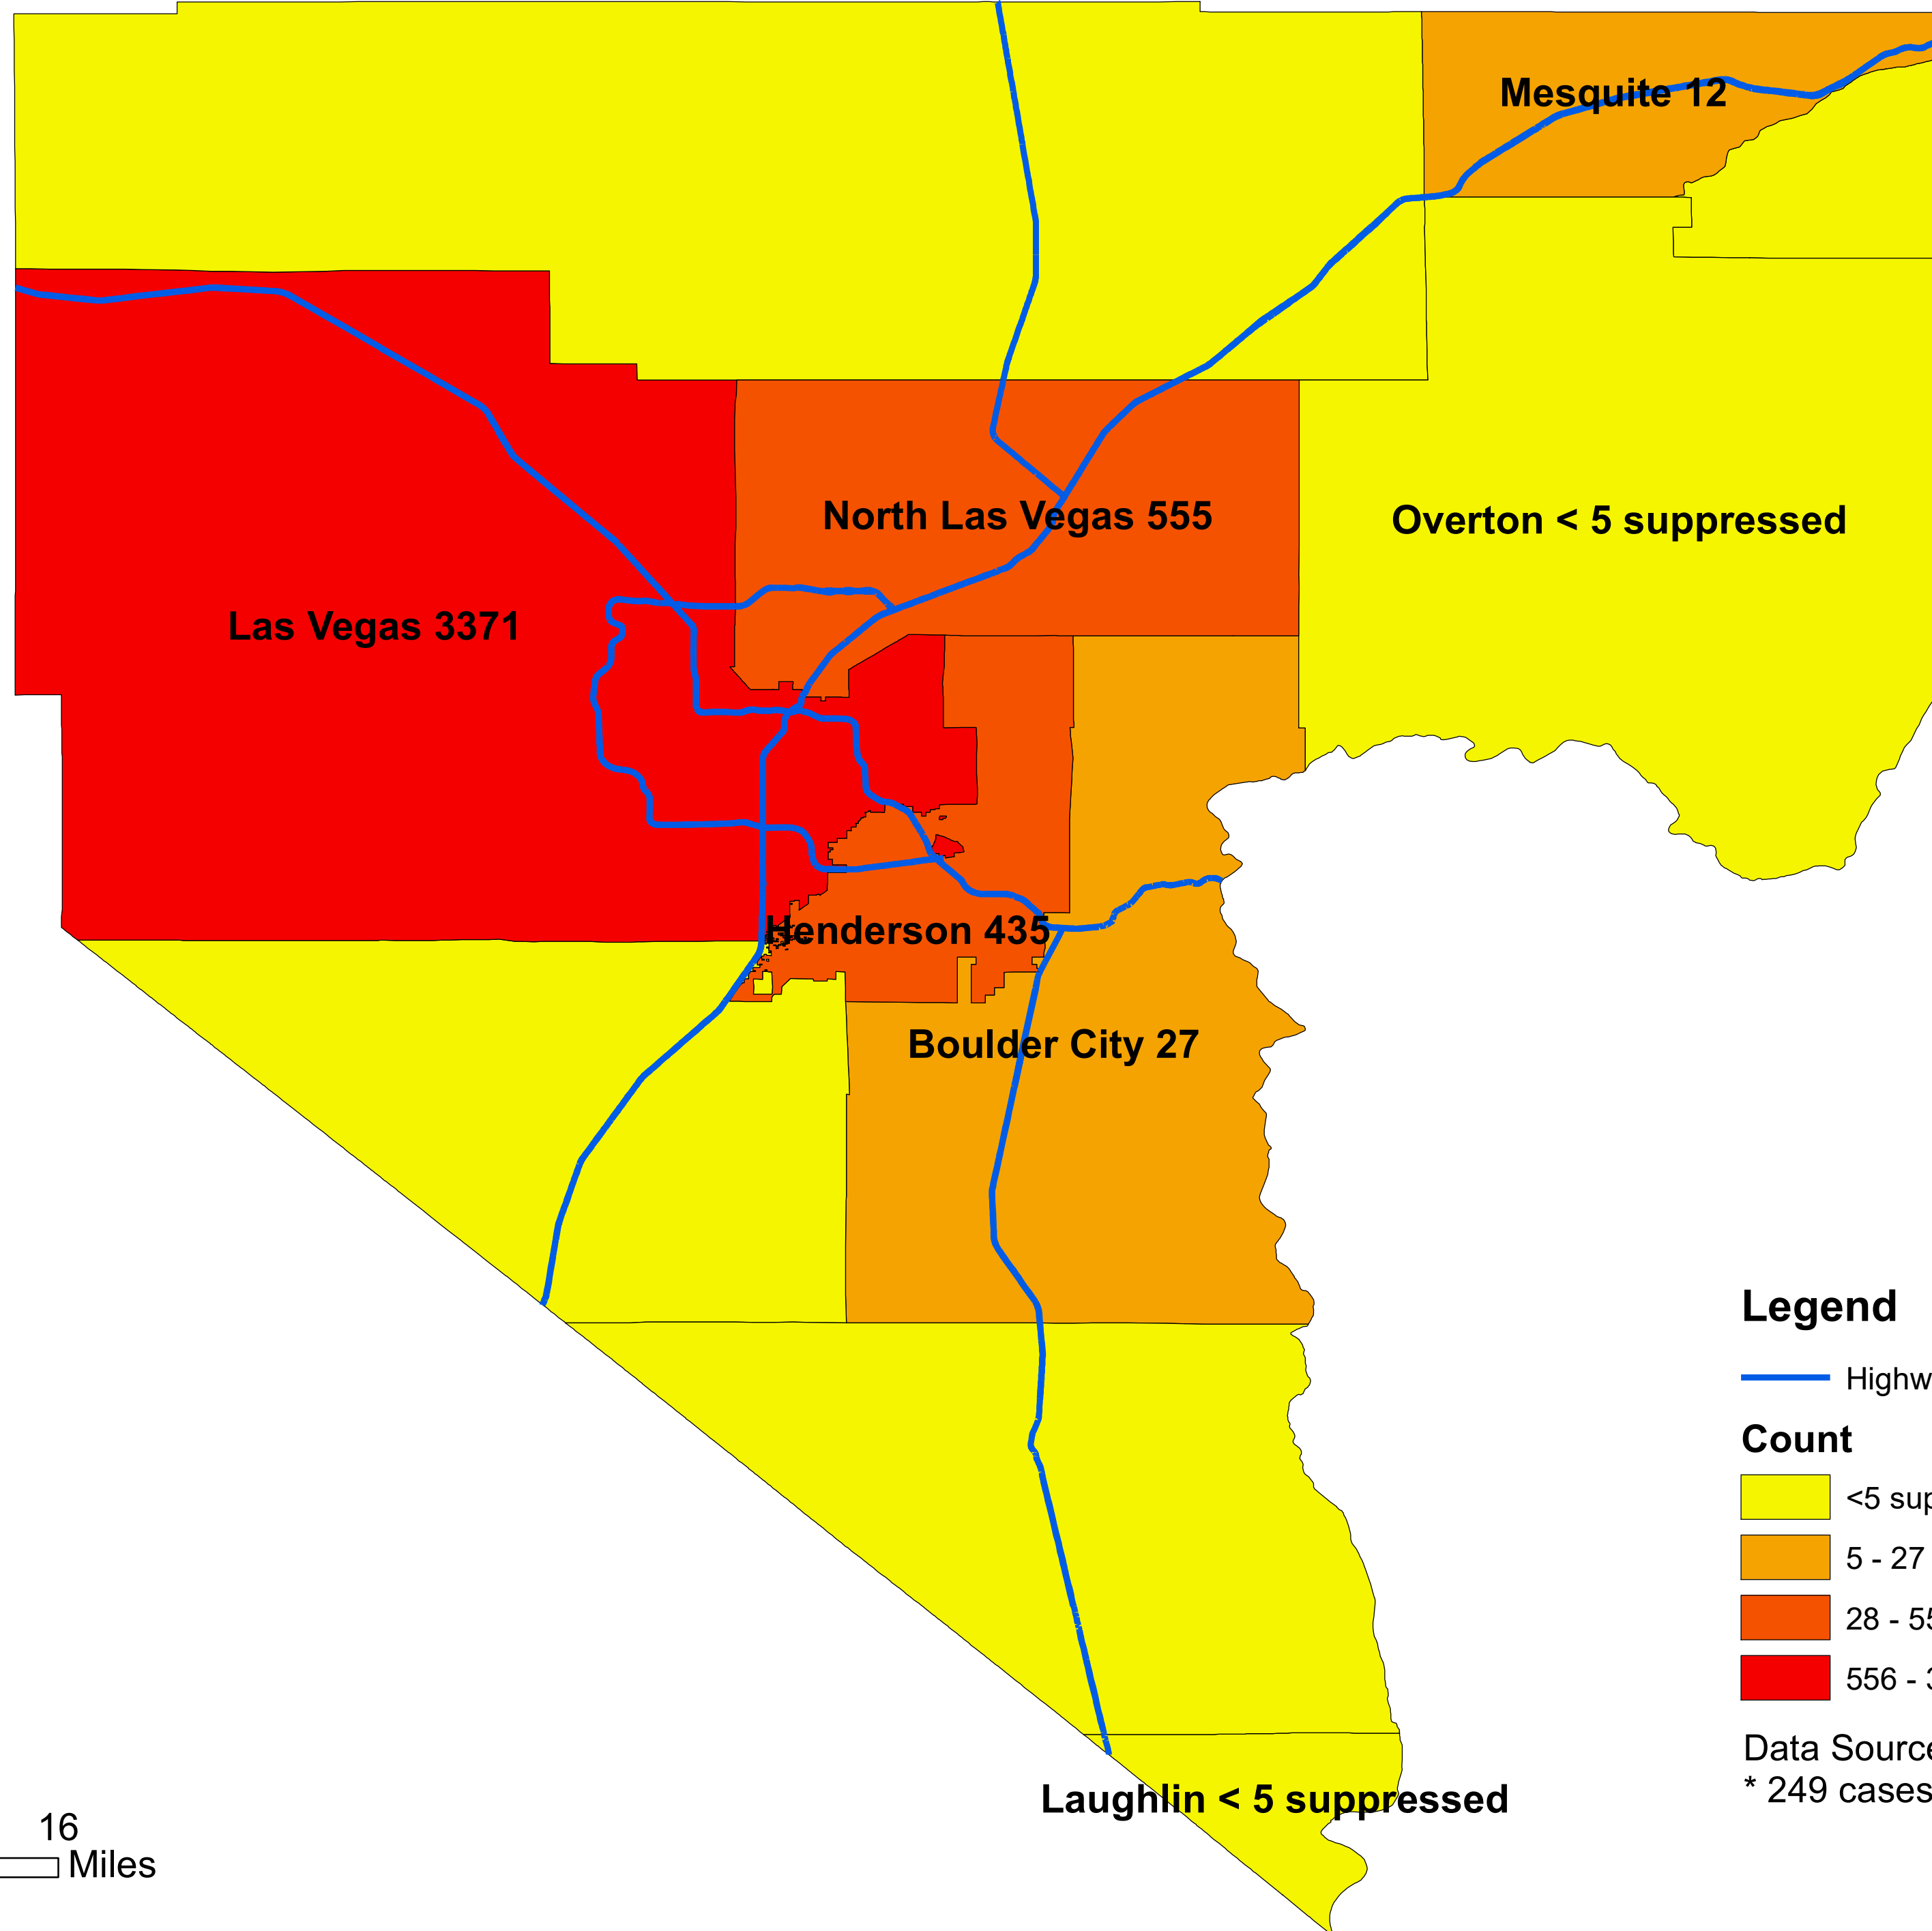

Number of COVID-19 cases by city in Clark county (05.08.2020)

Legend

— Highway

Count

Yellow <5 suppressed

Light Orange 5 - 27

Orange 28 - 555

Red 556 - 3371

Data Source: SNHD

* 249 cases without city information

0 4 8 16 Miles