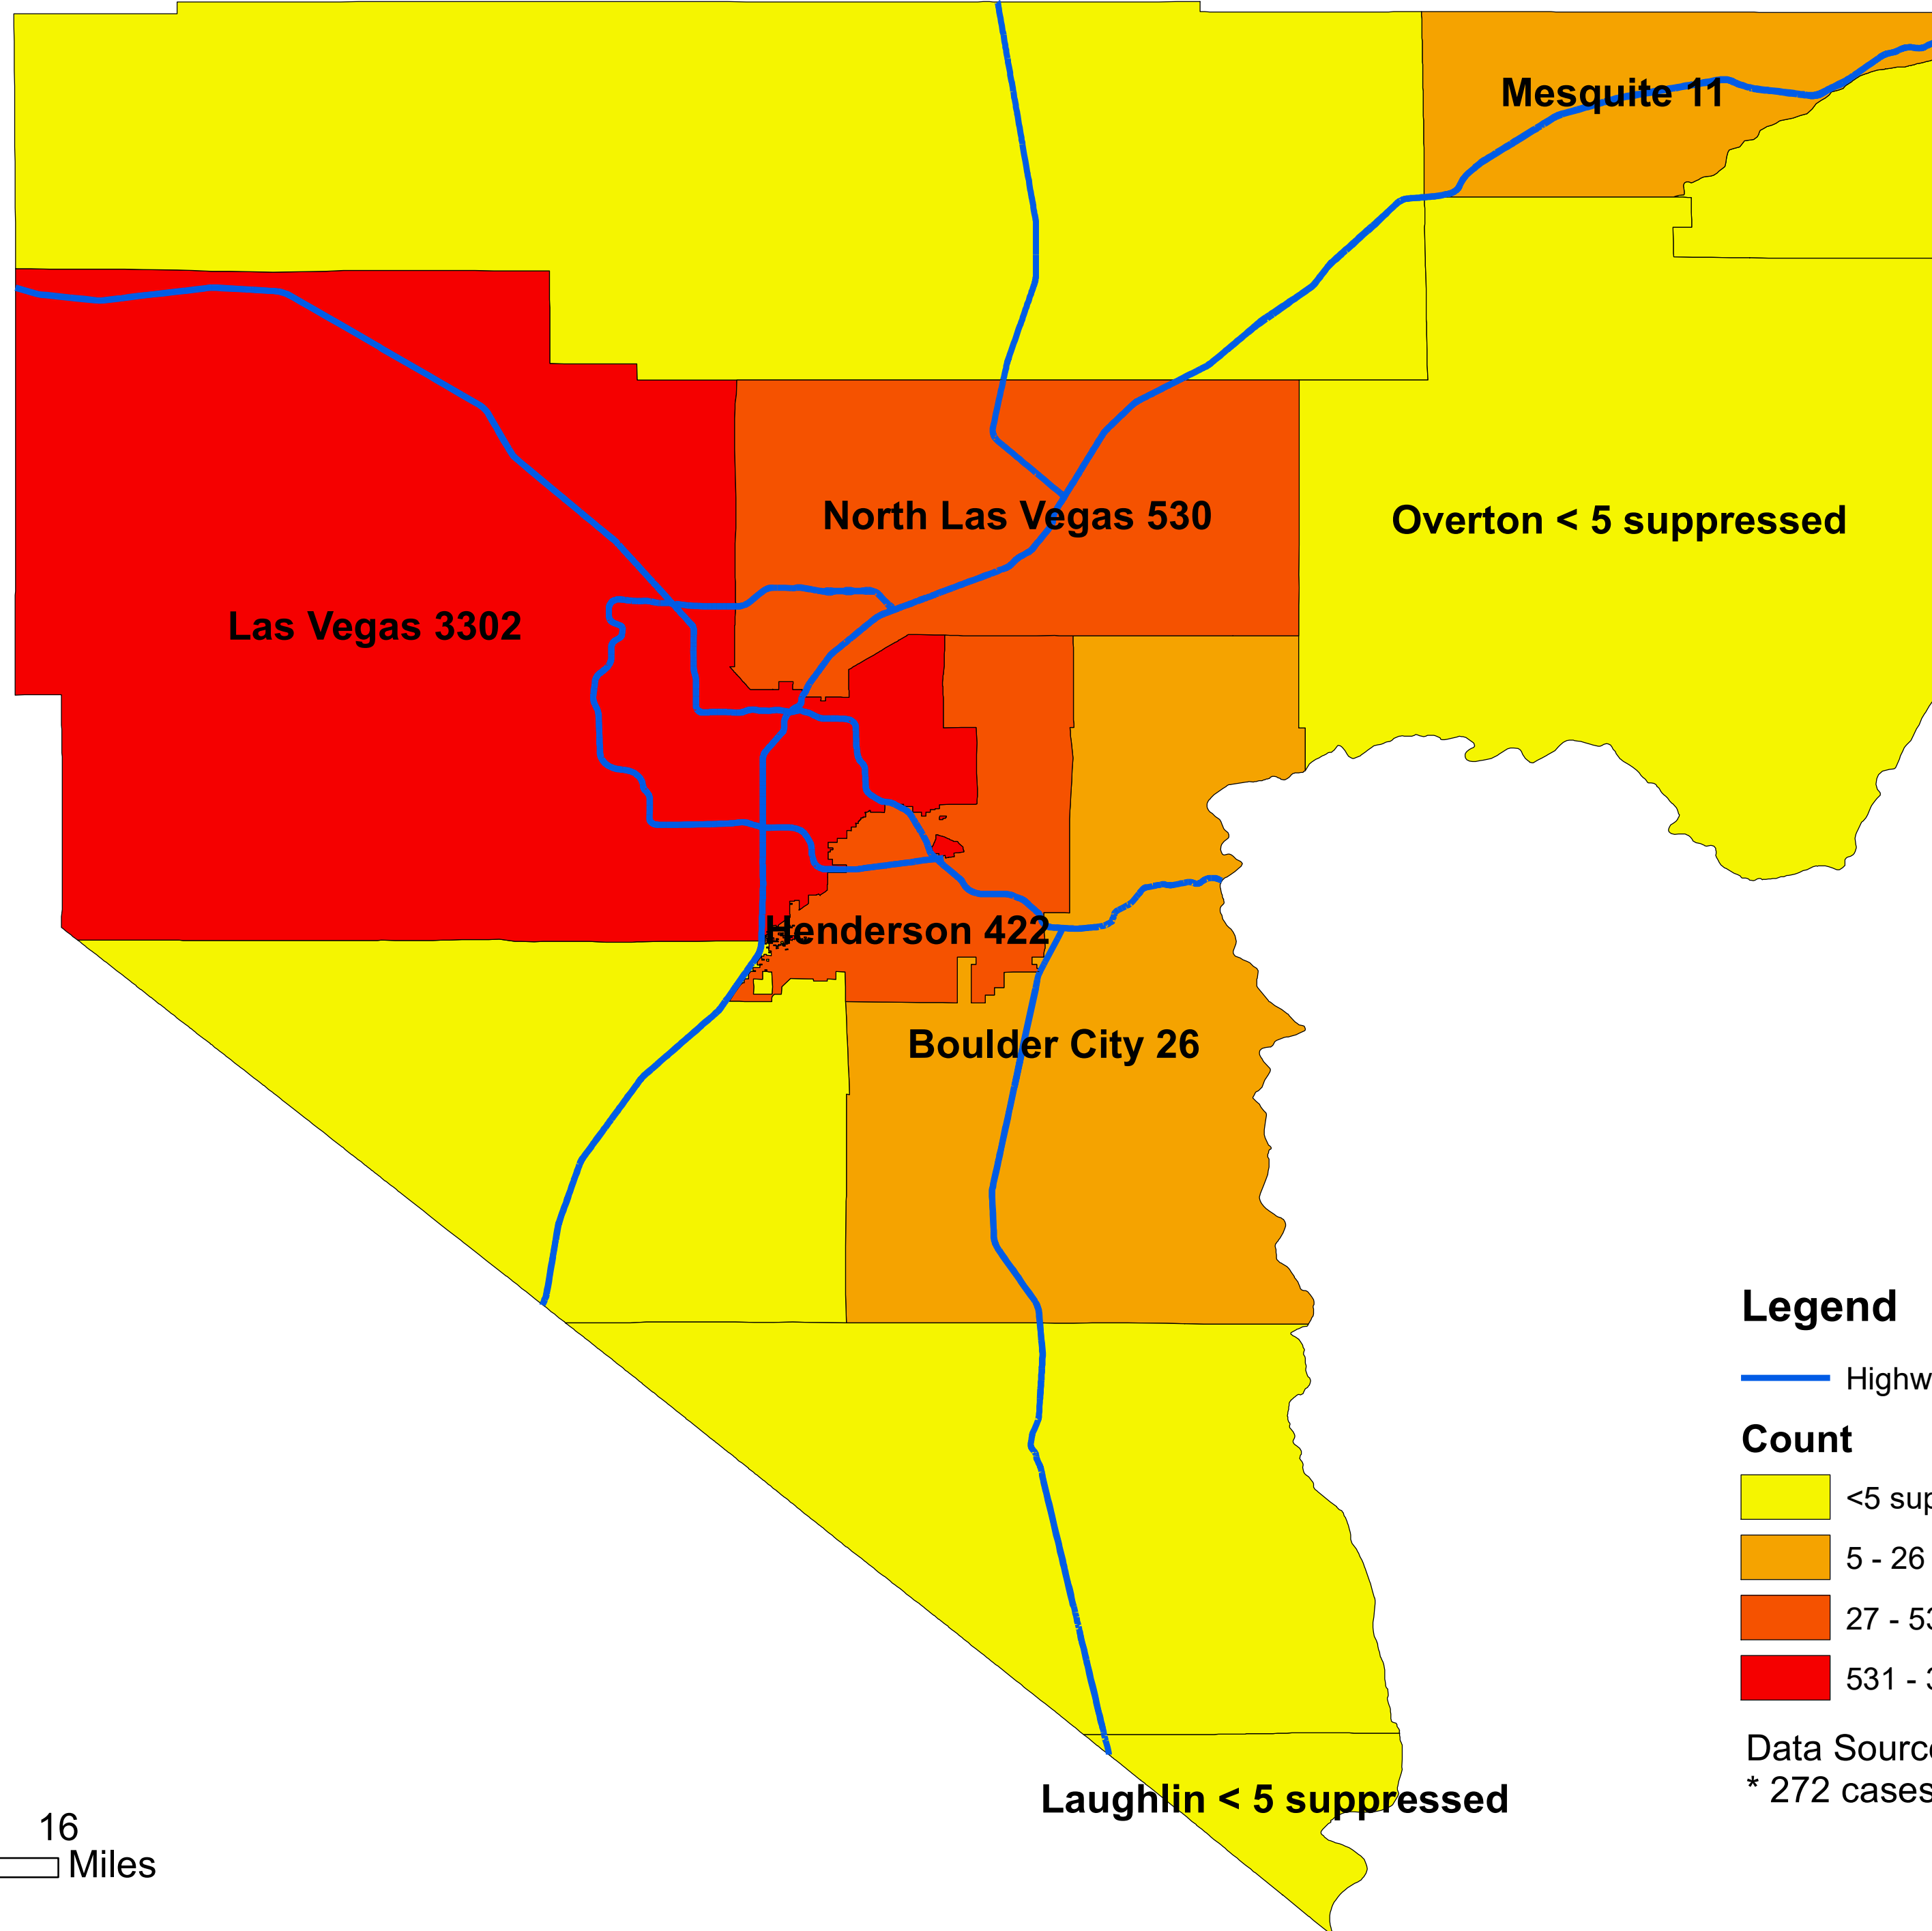

Number of COVID-19 cases by city in Clark county (05.07.2020)

Legend

— Highway

Count

<5 suppressed

5 - 26

27 - 530

531 - 3302

Data Source: SNHD

* 272 cases without city information

0 4 8 16
Miles