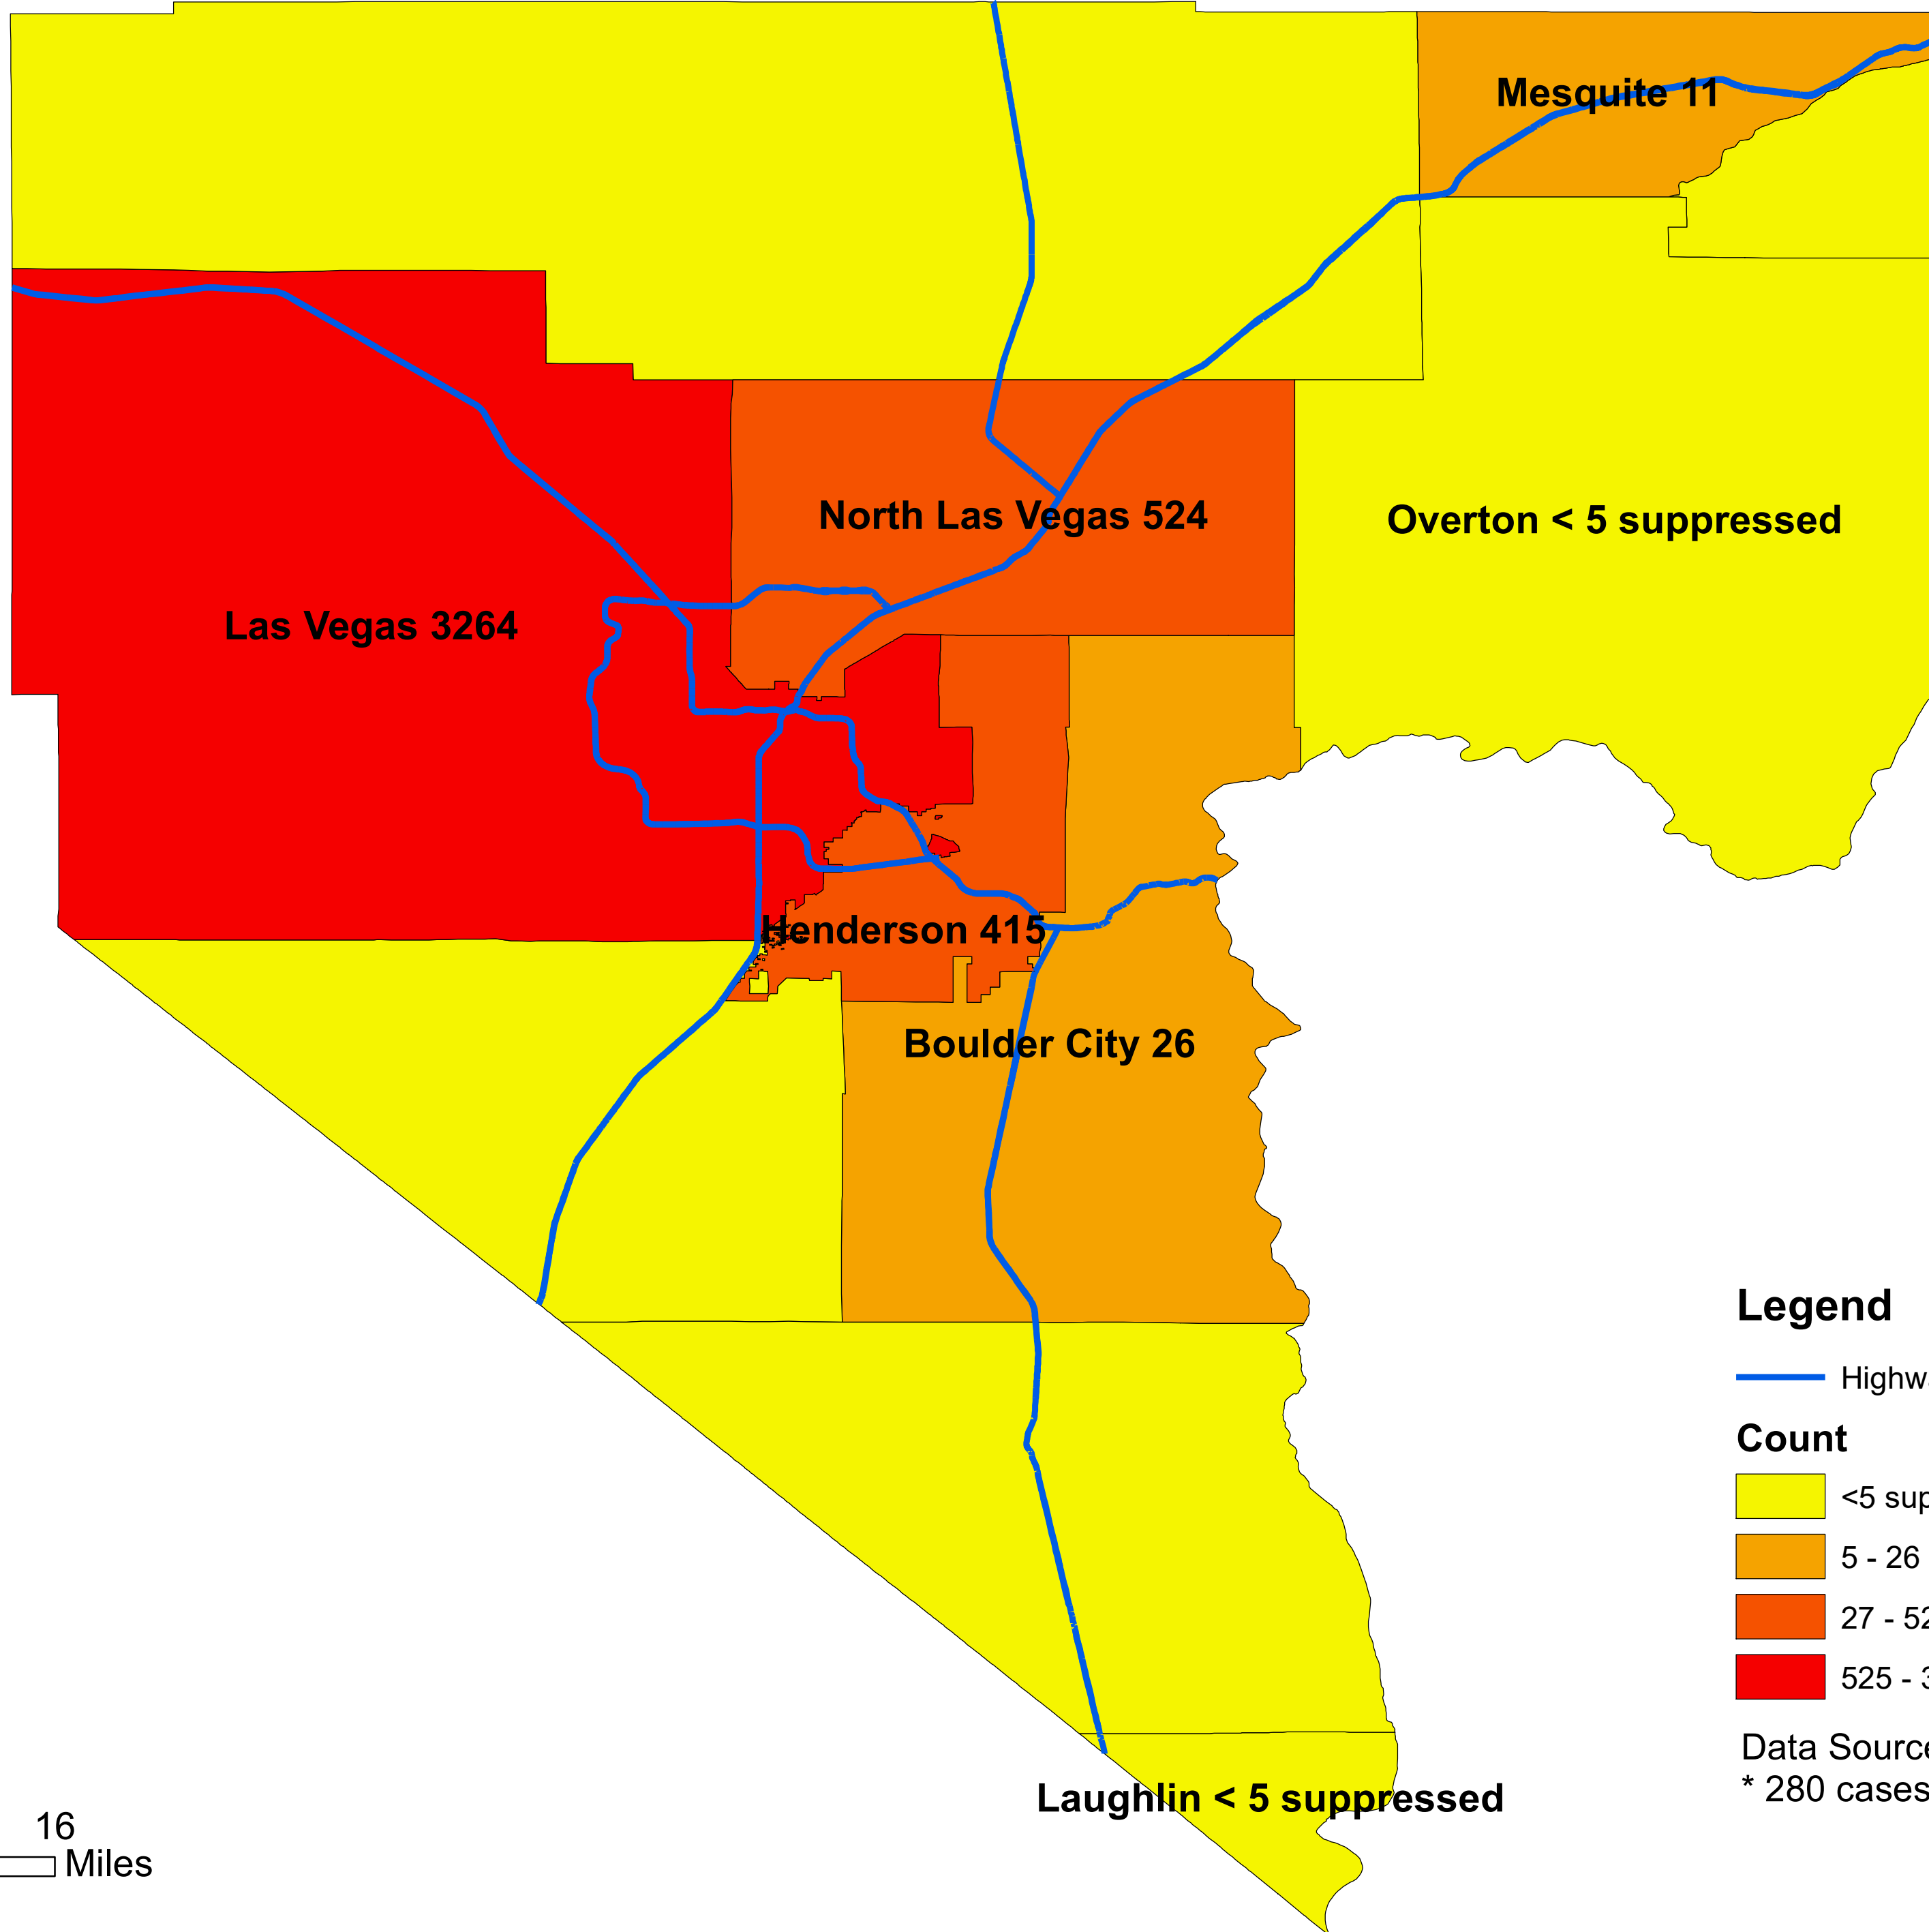

Number of COVID-19 cases by city in Clark county (05.06.2020)

Legend

— Highway

Count

<5 suppressed

5 - 26

27 - 524

525 - 3264

Data Source: SNHD

* 280 cases without city information

0 4 8 16
Miles