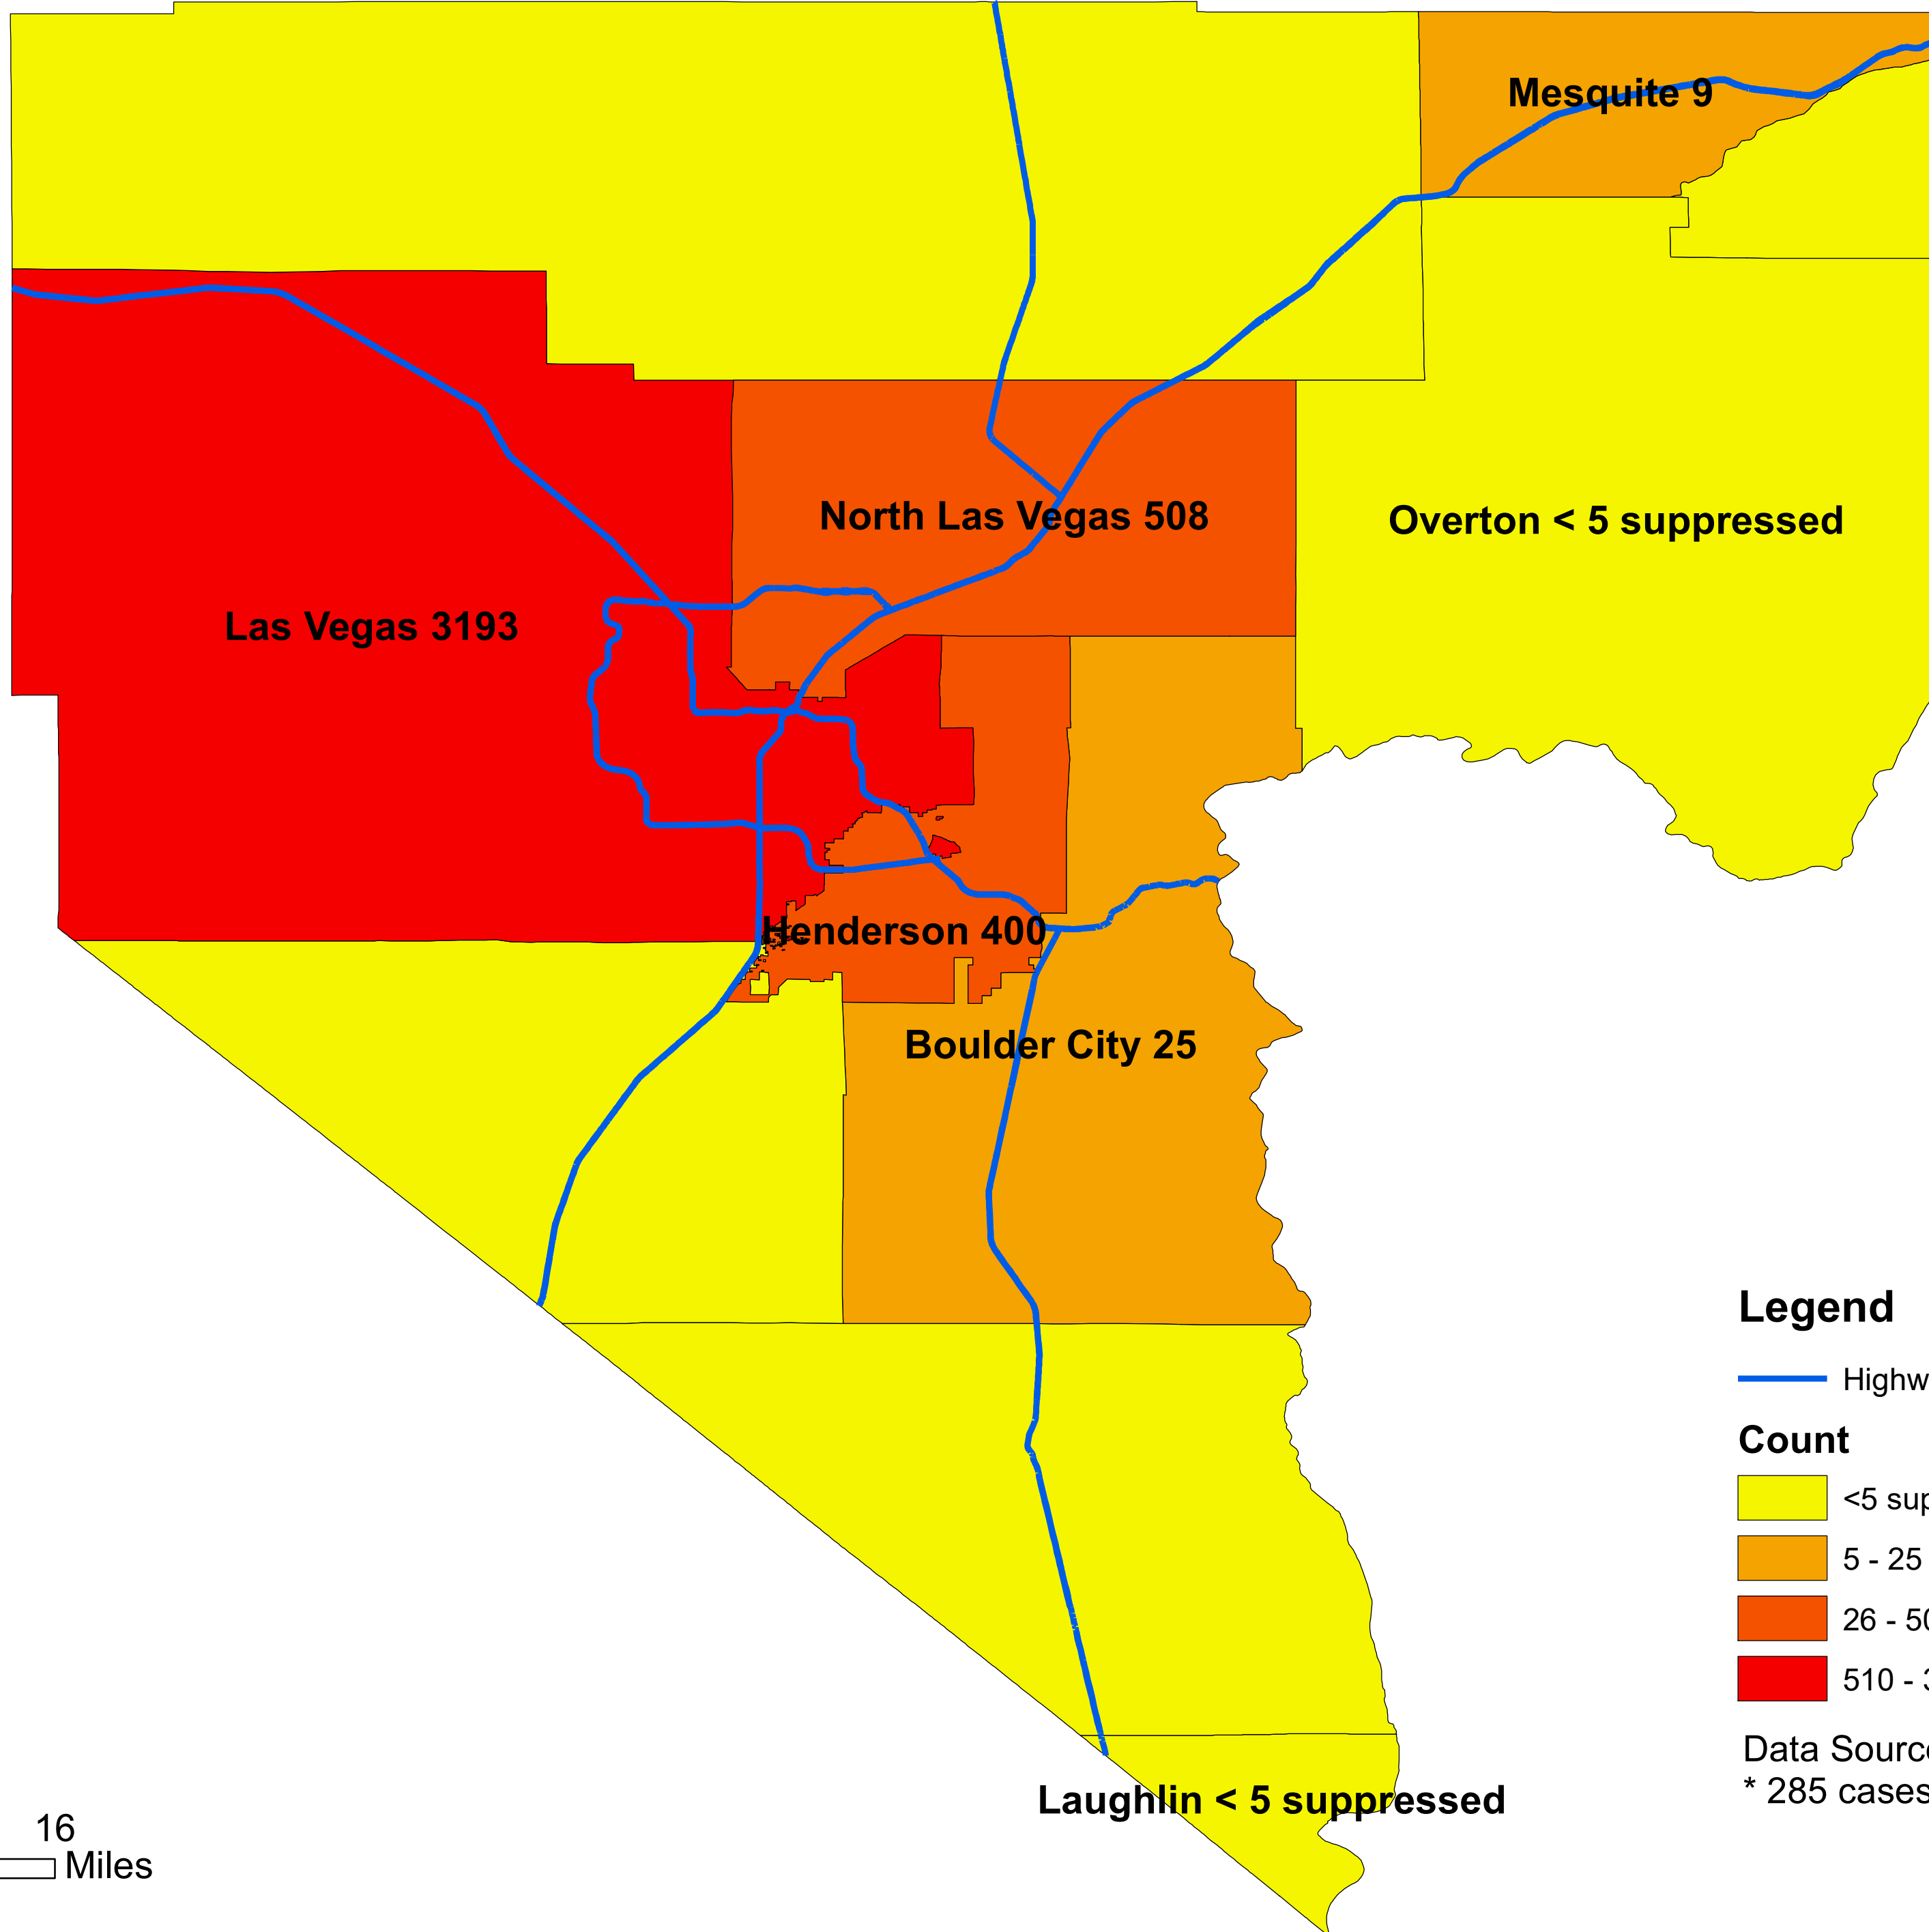

Number of COVID-19 cases by city in Clark county (05.05.2020)

Legend

— Highway

Count

<5 suppressed

5 - 25

26 - 509

510 - 3193

Data Source: SNHD

* 285 cases without city information

0 4 8 16 Miles