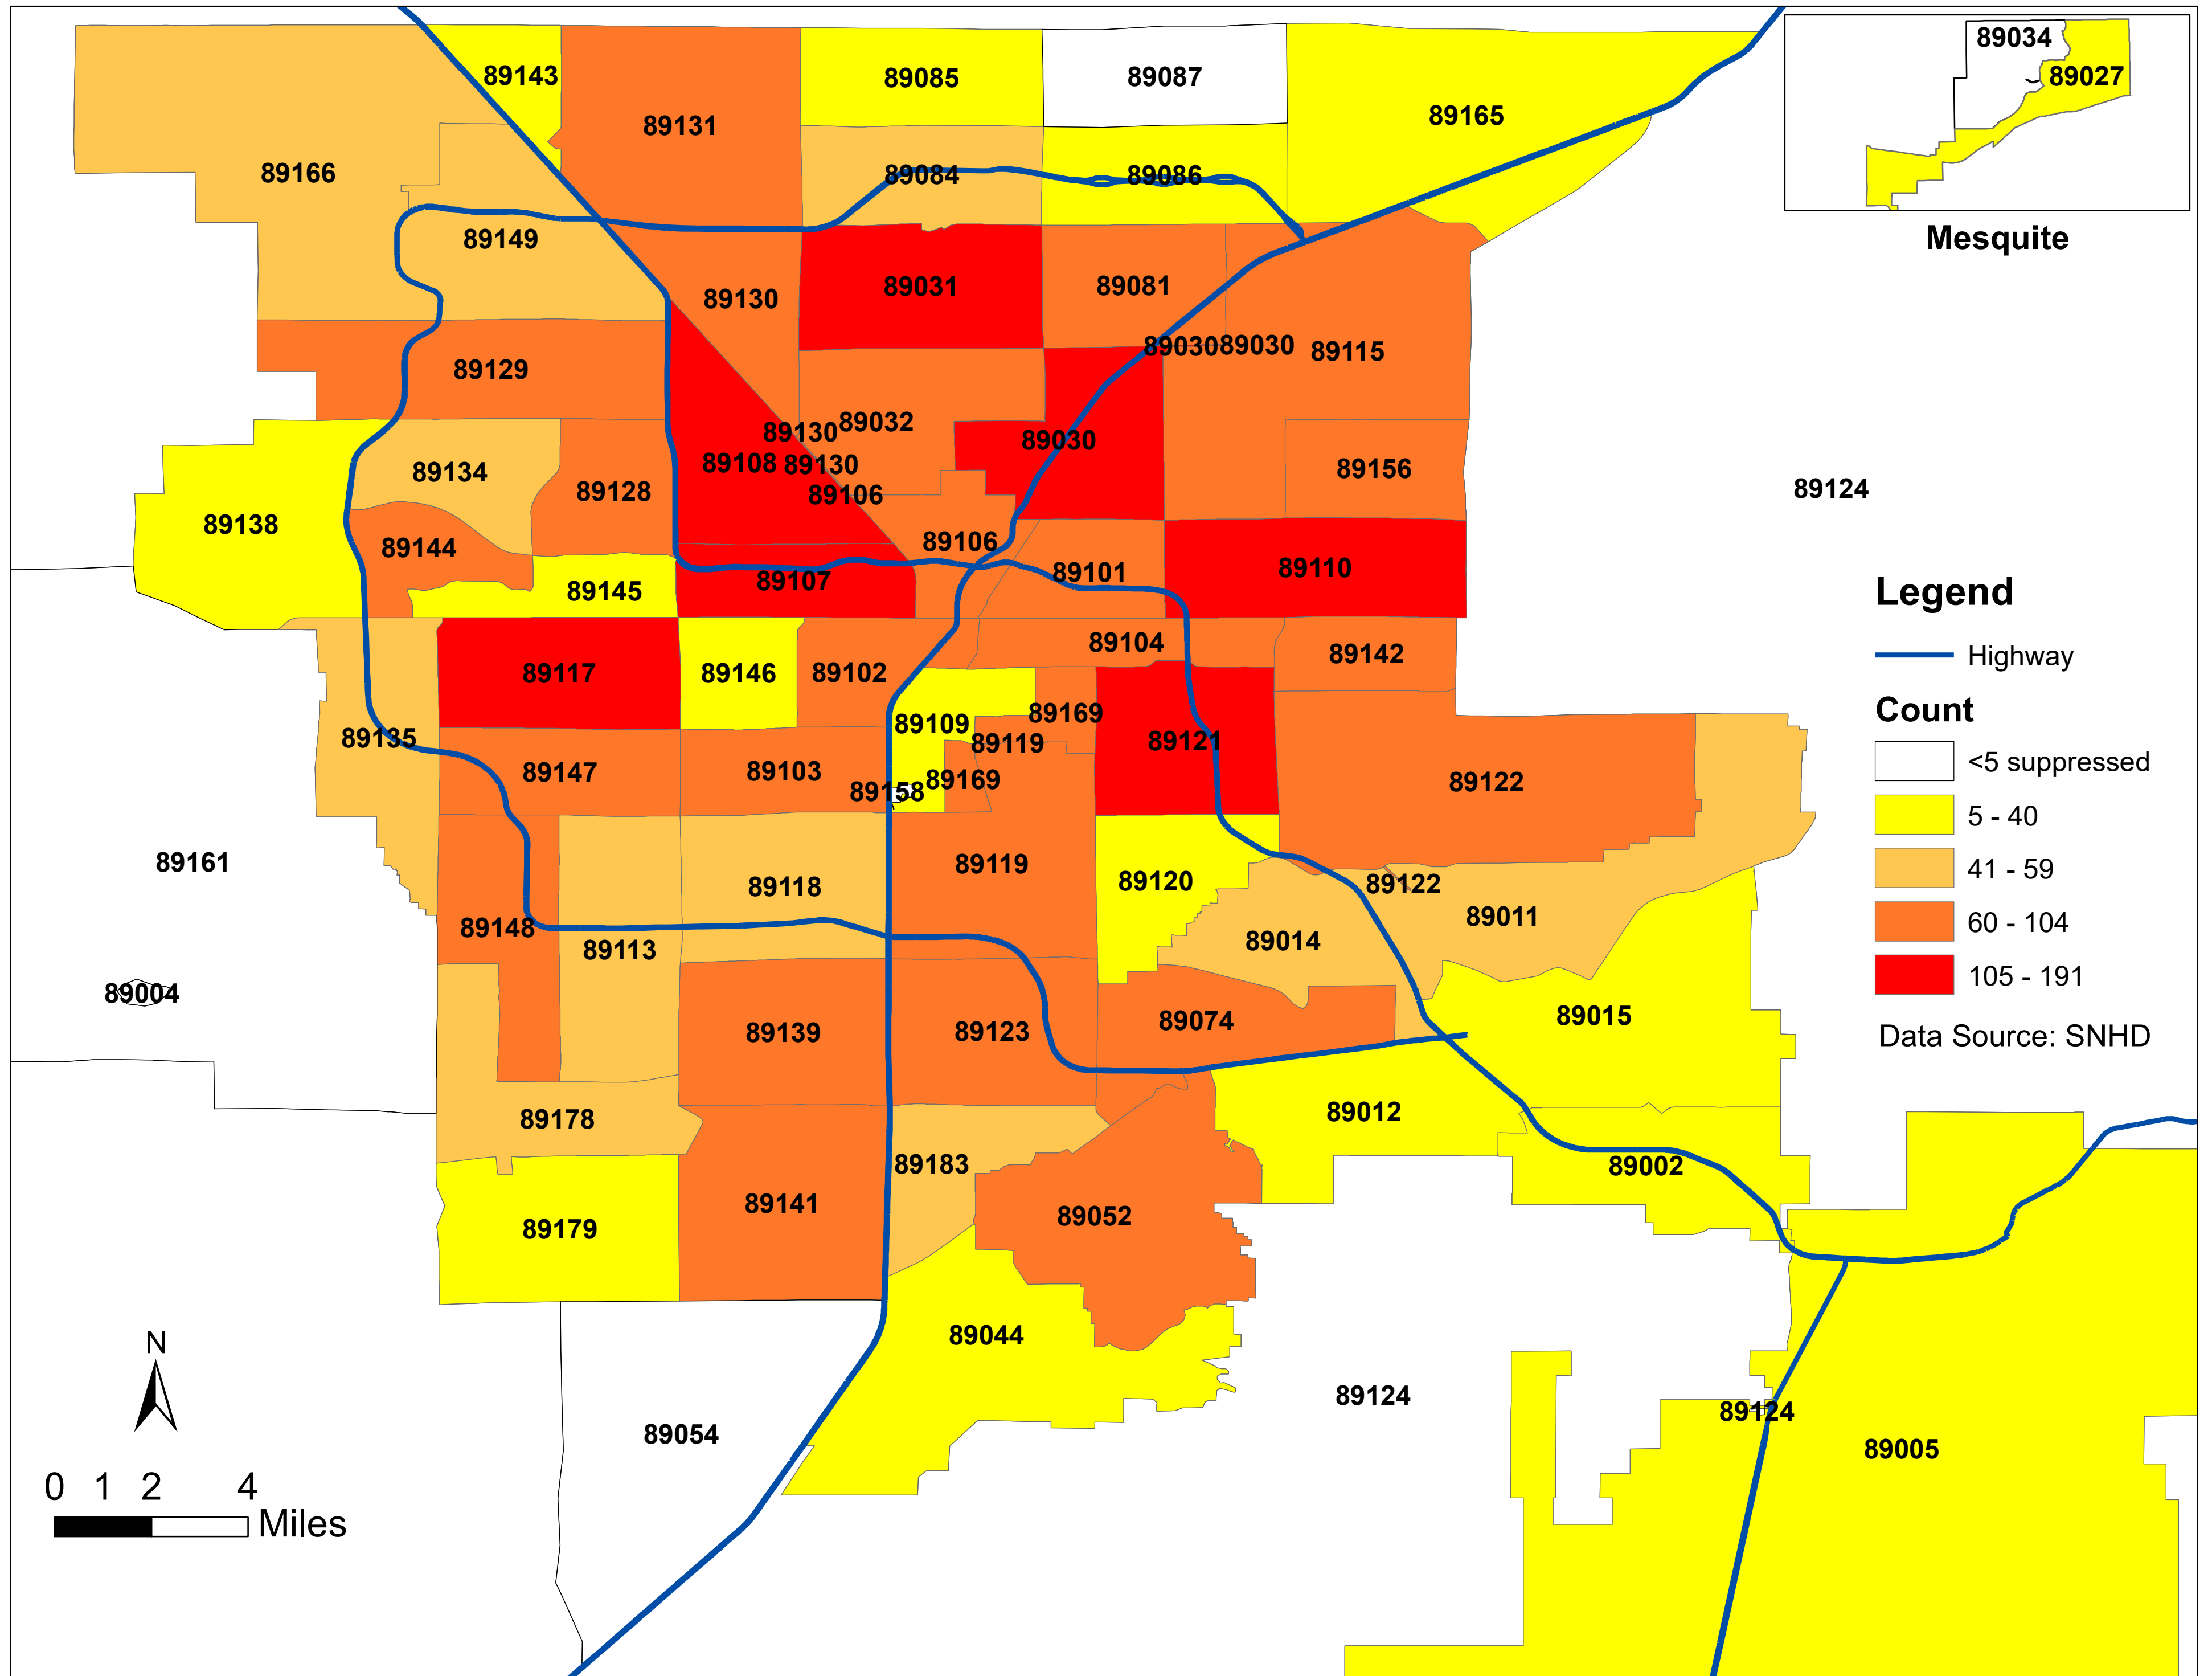

Number of COVID-19 cases by zip code in Clark county (05.04.2020)

Note: Number of cases by zip code in Laughlin is less than 5 and suppressed.