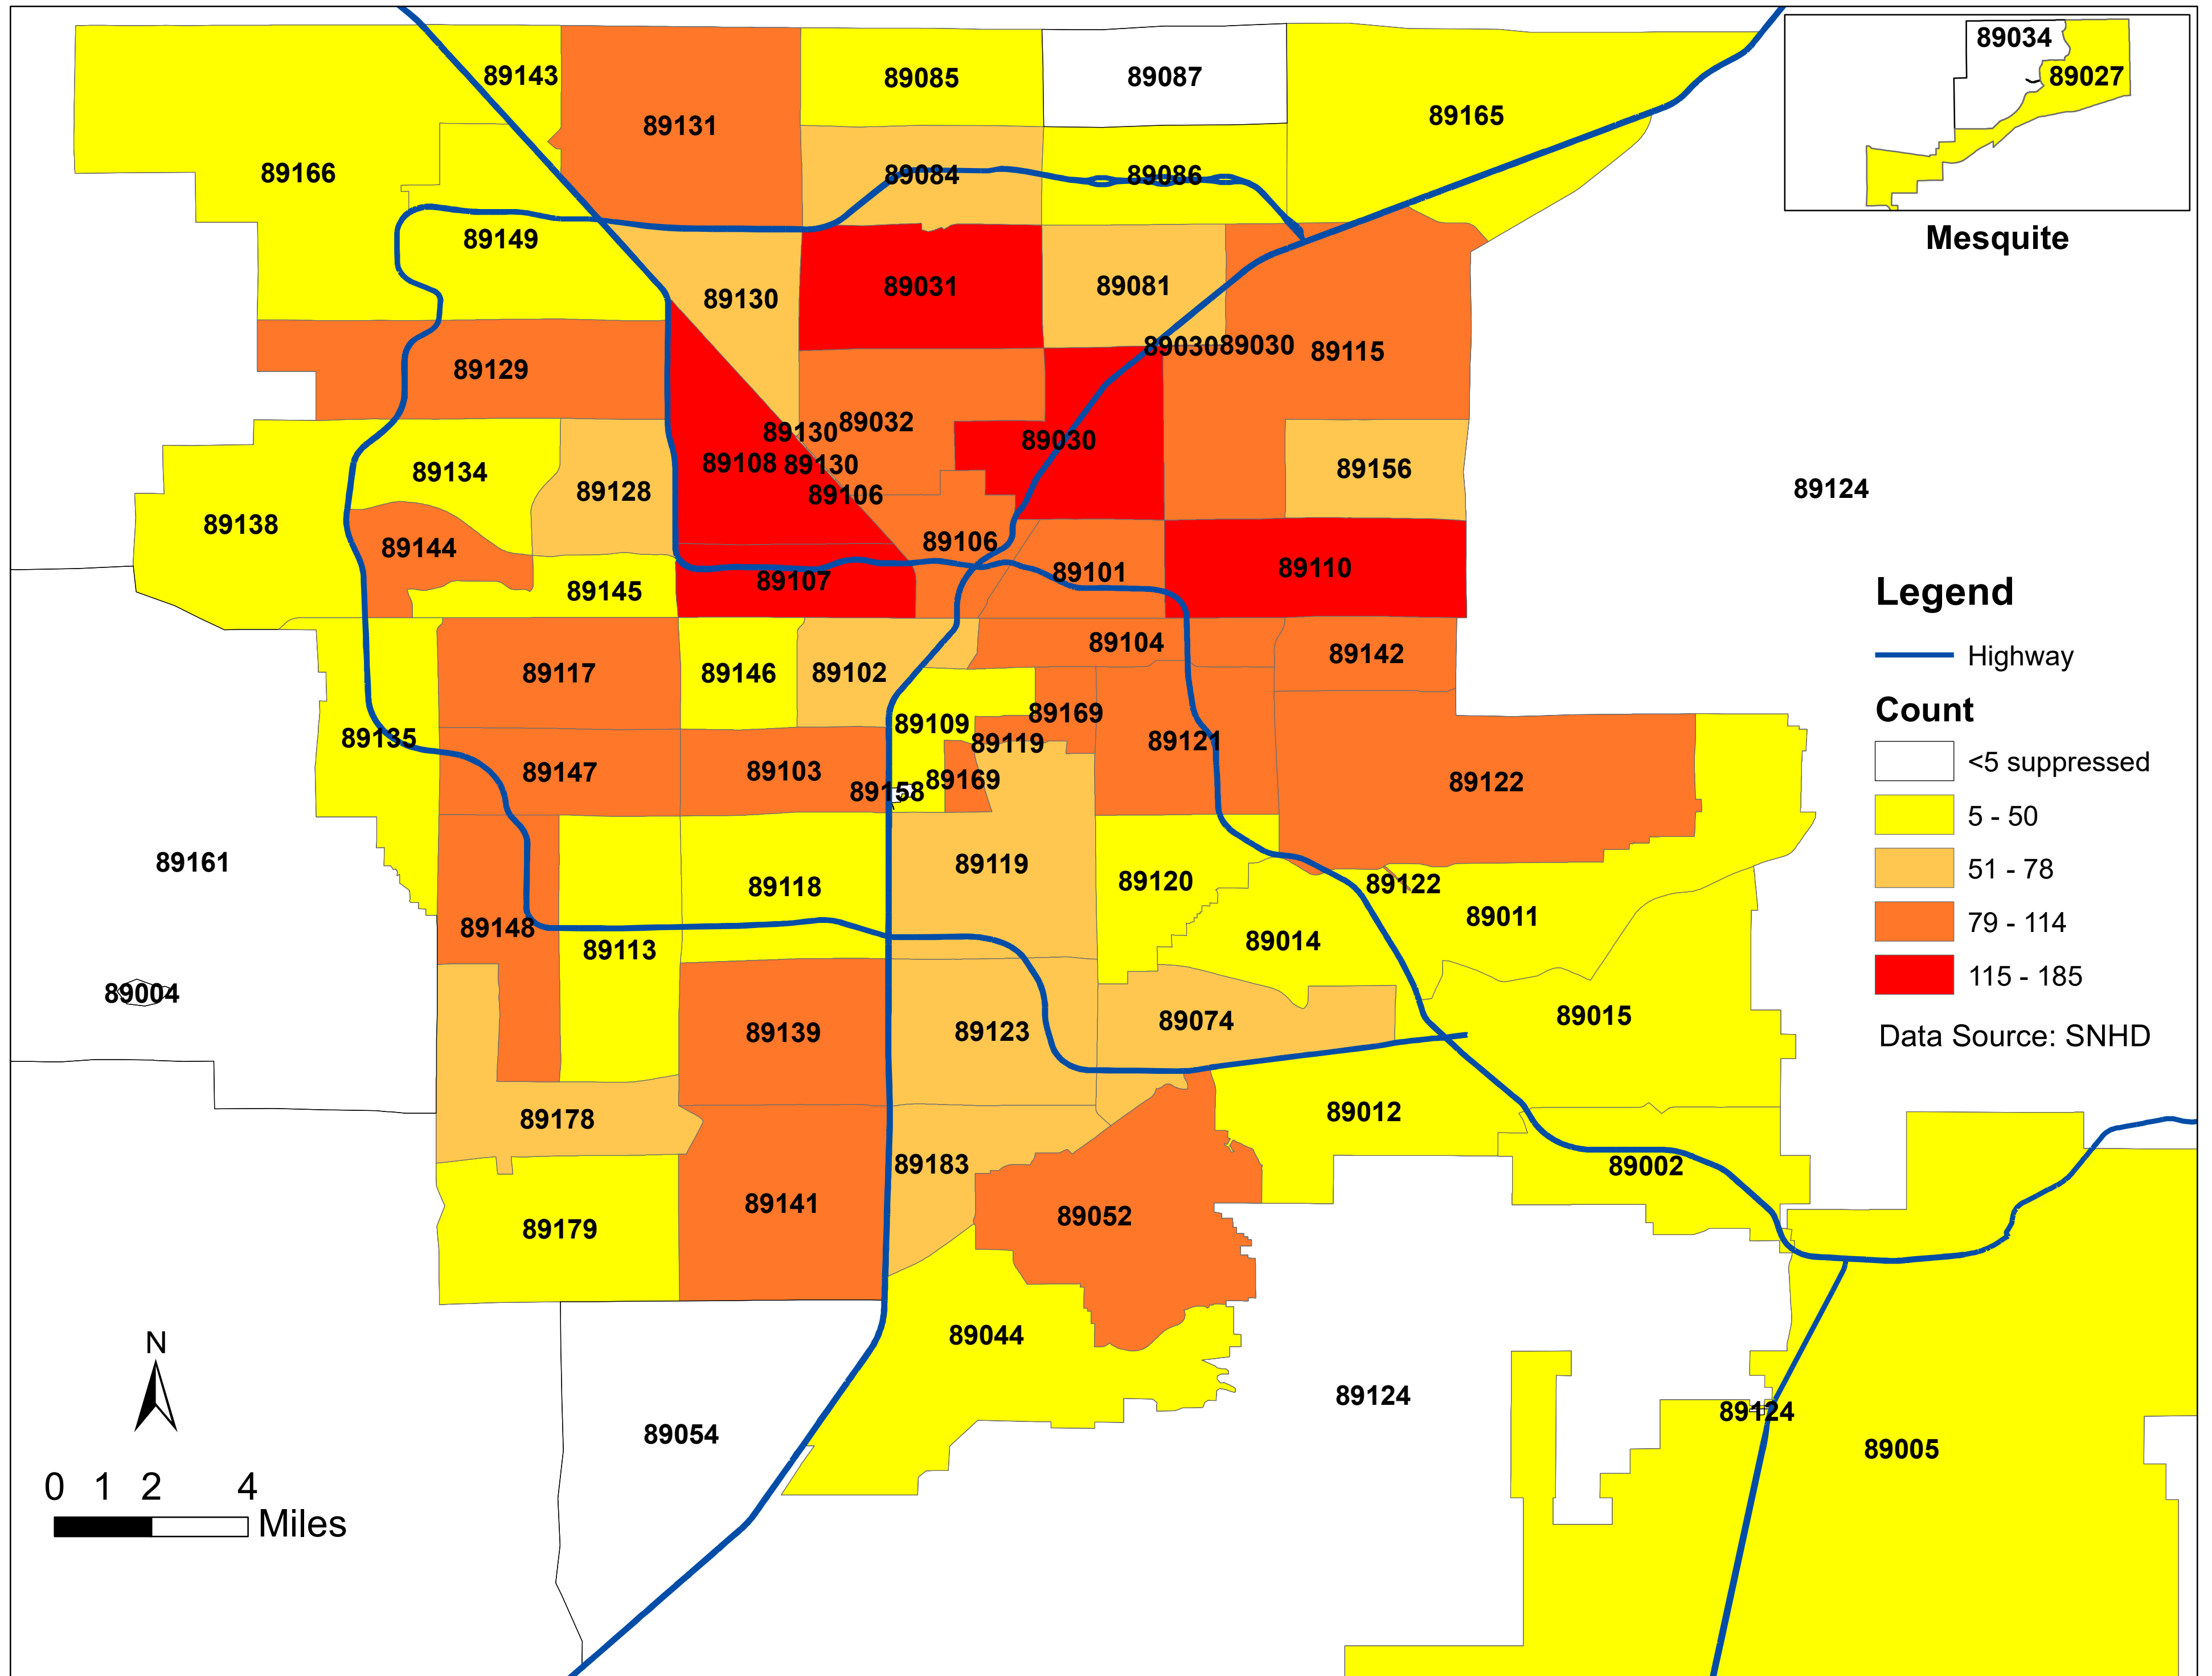

# Number of COVID-19 cases by zip code in Clark county (05.03.2020)

Note: Number of cases by zip code in Laughlin is less than 5 and suppressed.