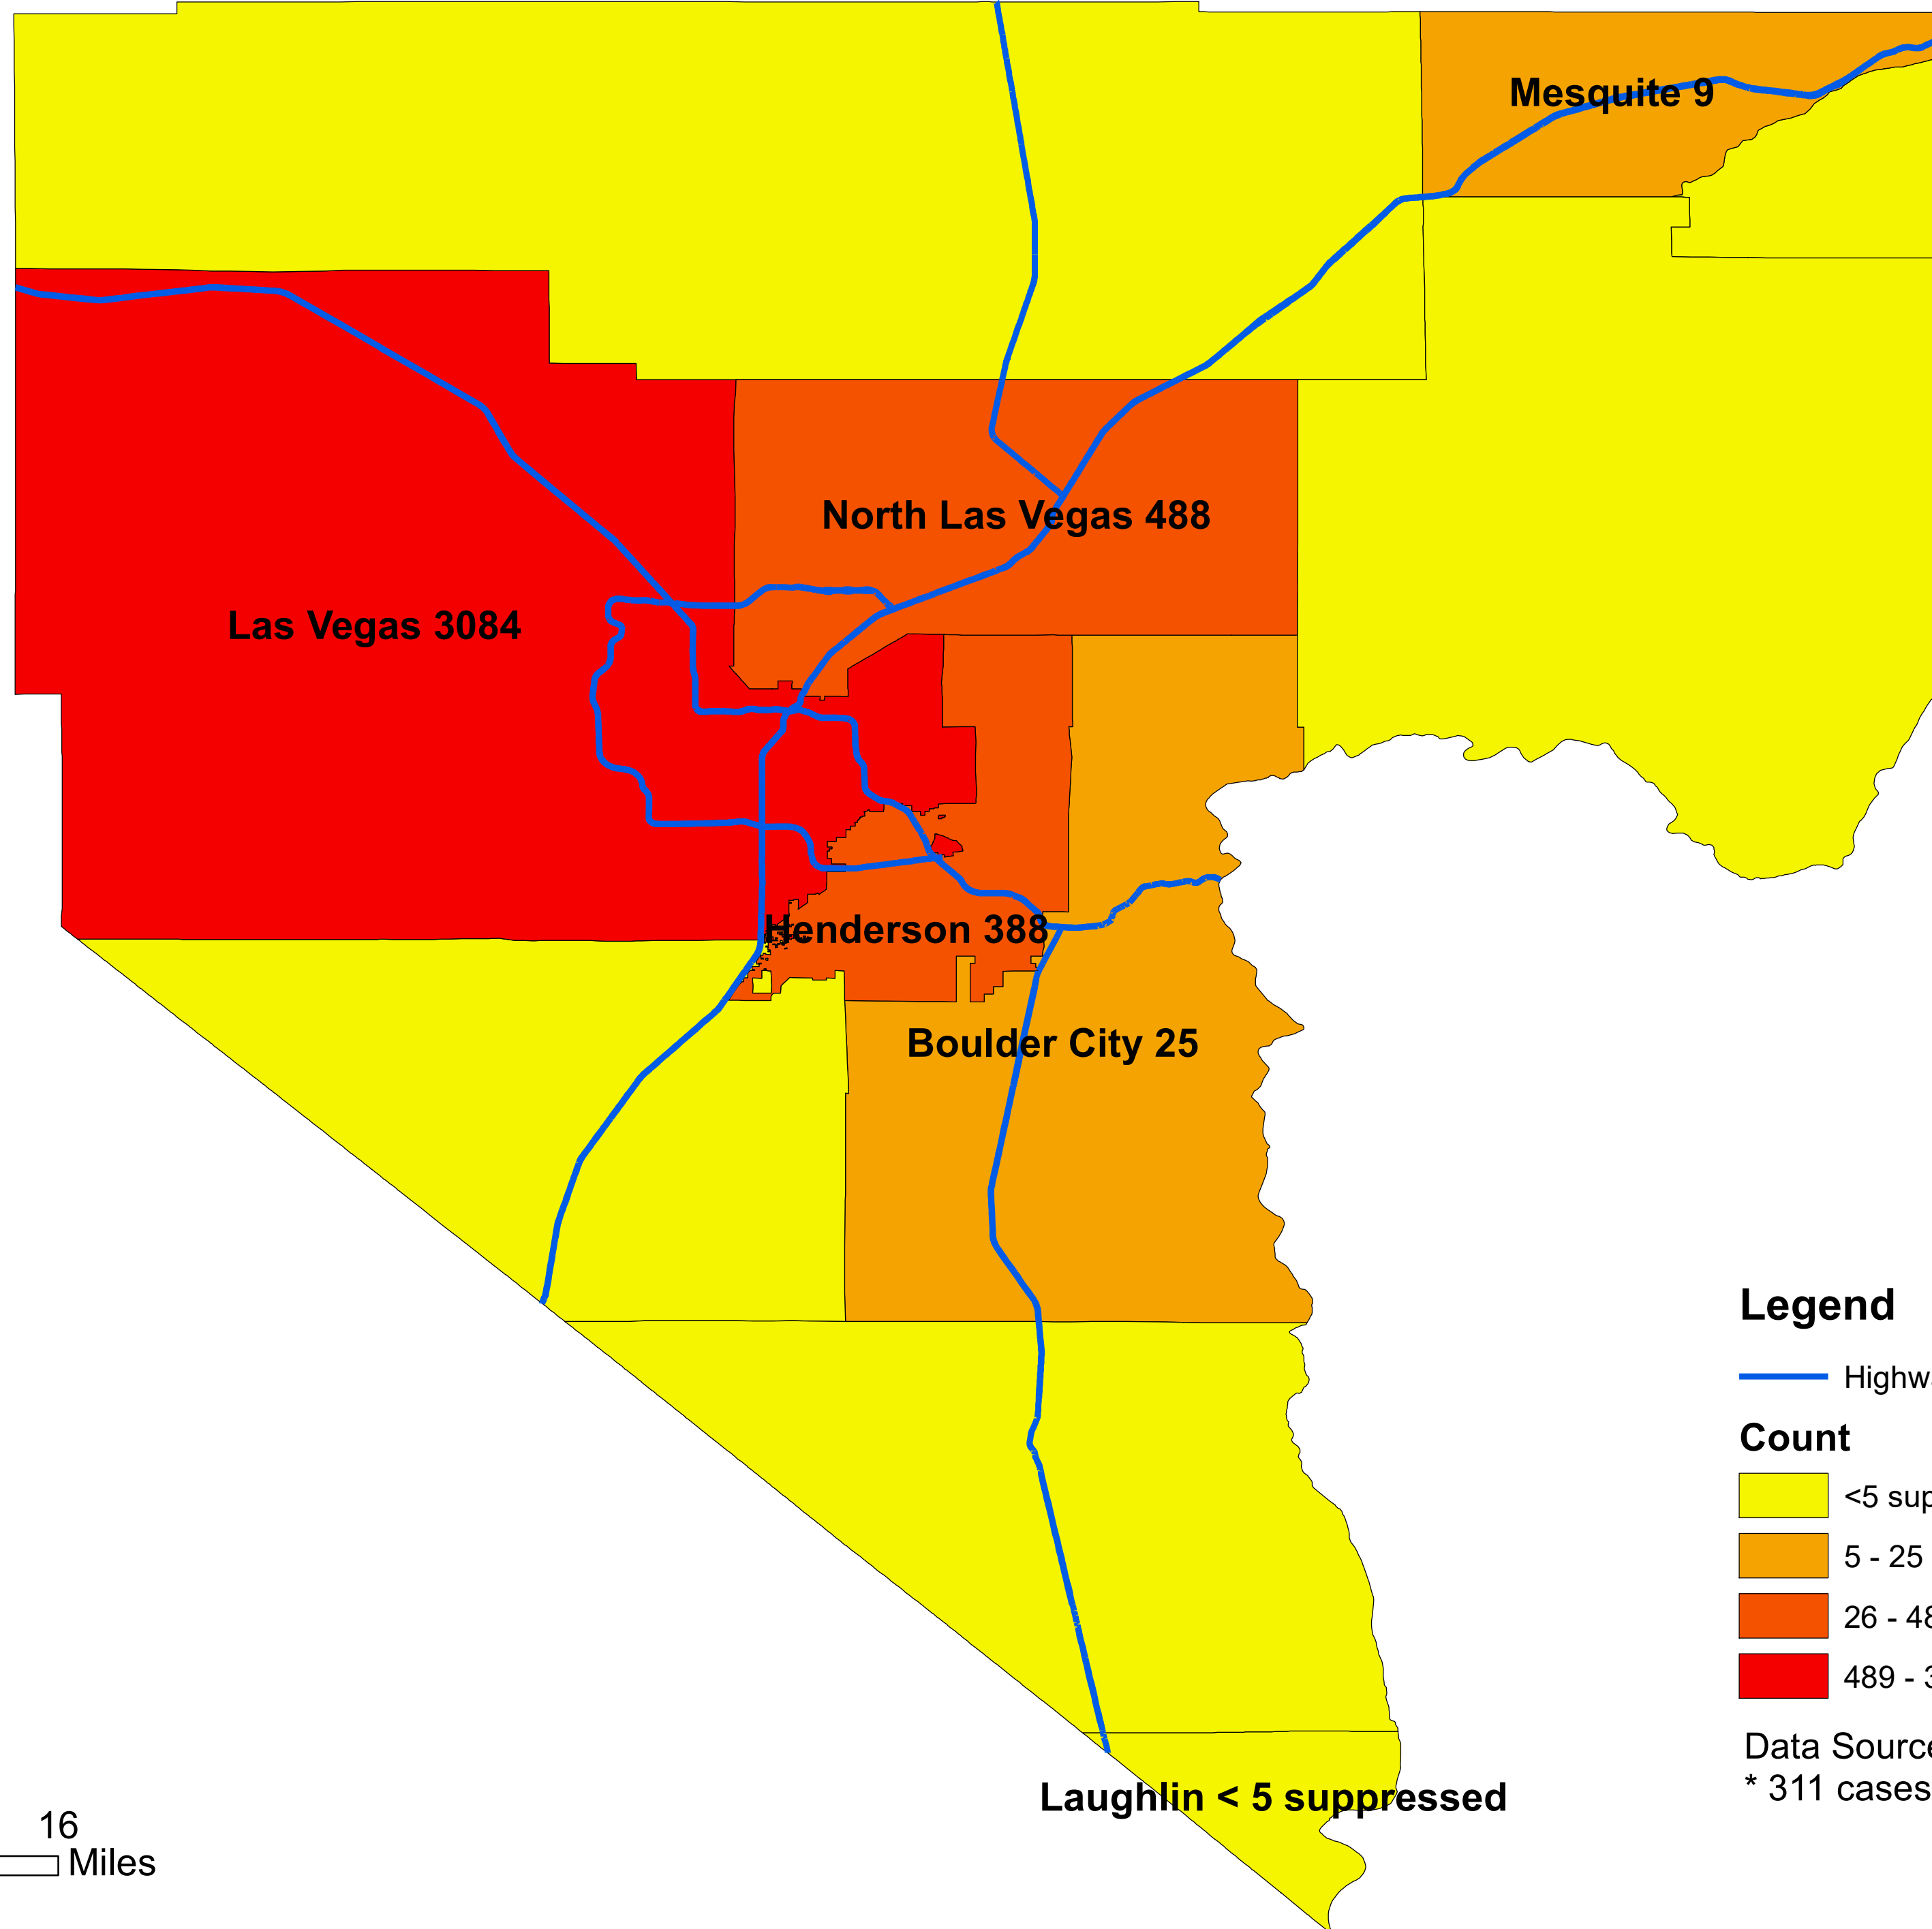

Number of COVID-19 cases by city in Clark county (05.03.2020)

Legend

— Highway

Count

<5 suppressed

5 - 25

26 - 488

489 - 3084

Data Source: SNHD

* 311 cases without city information

0 4 8 16
Miles