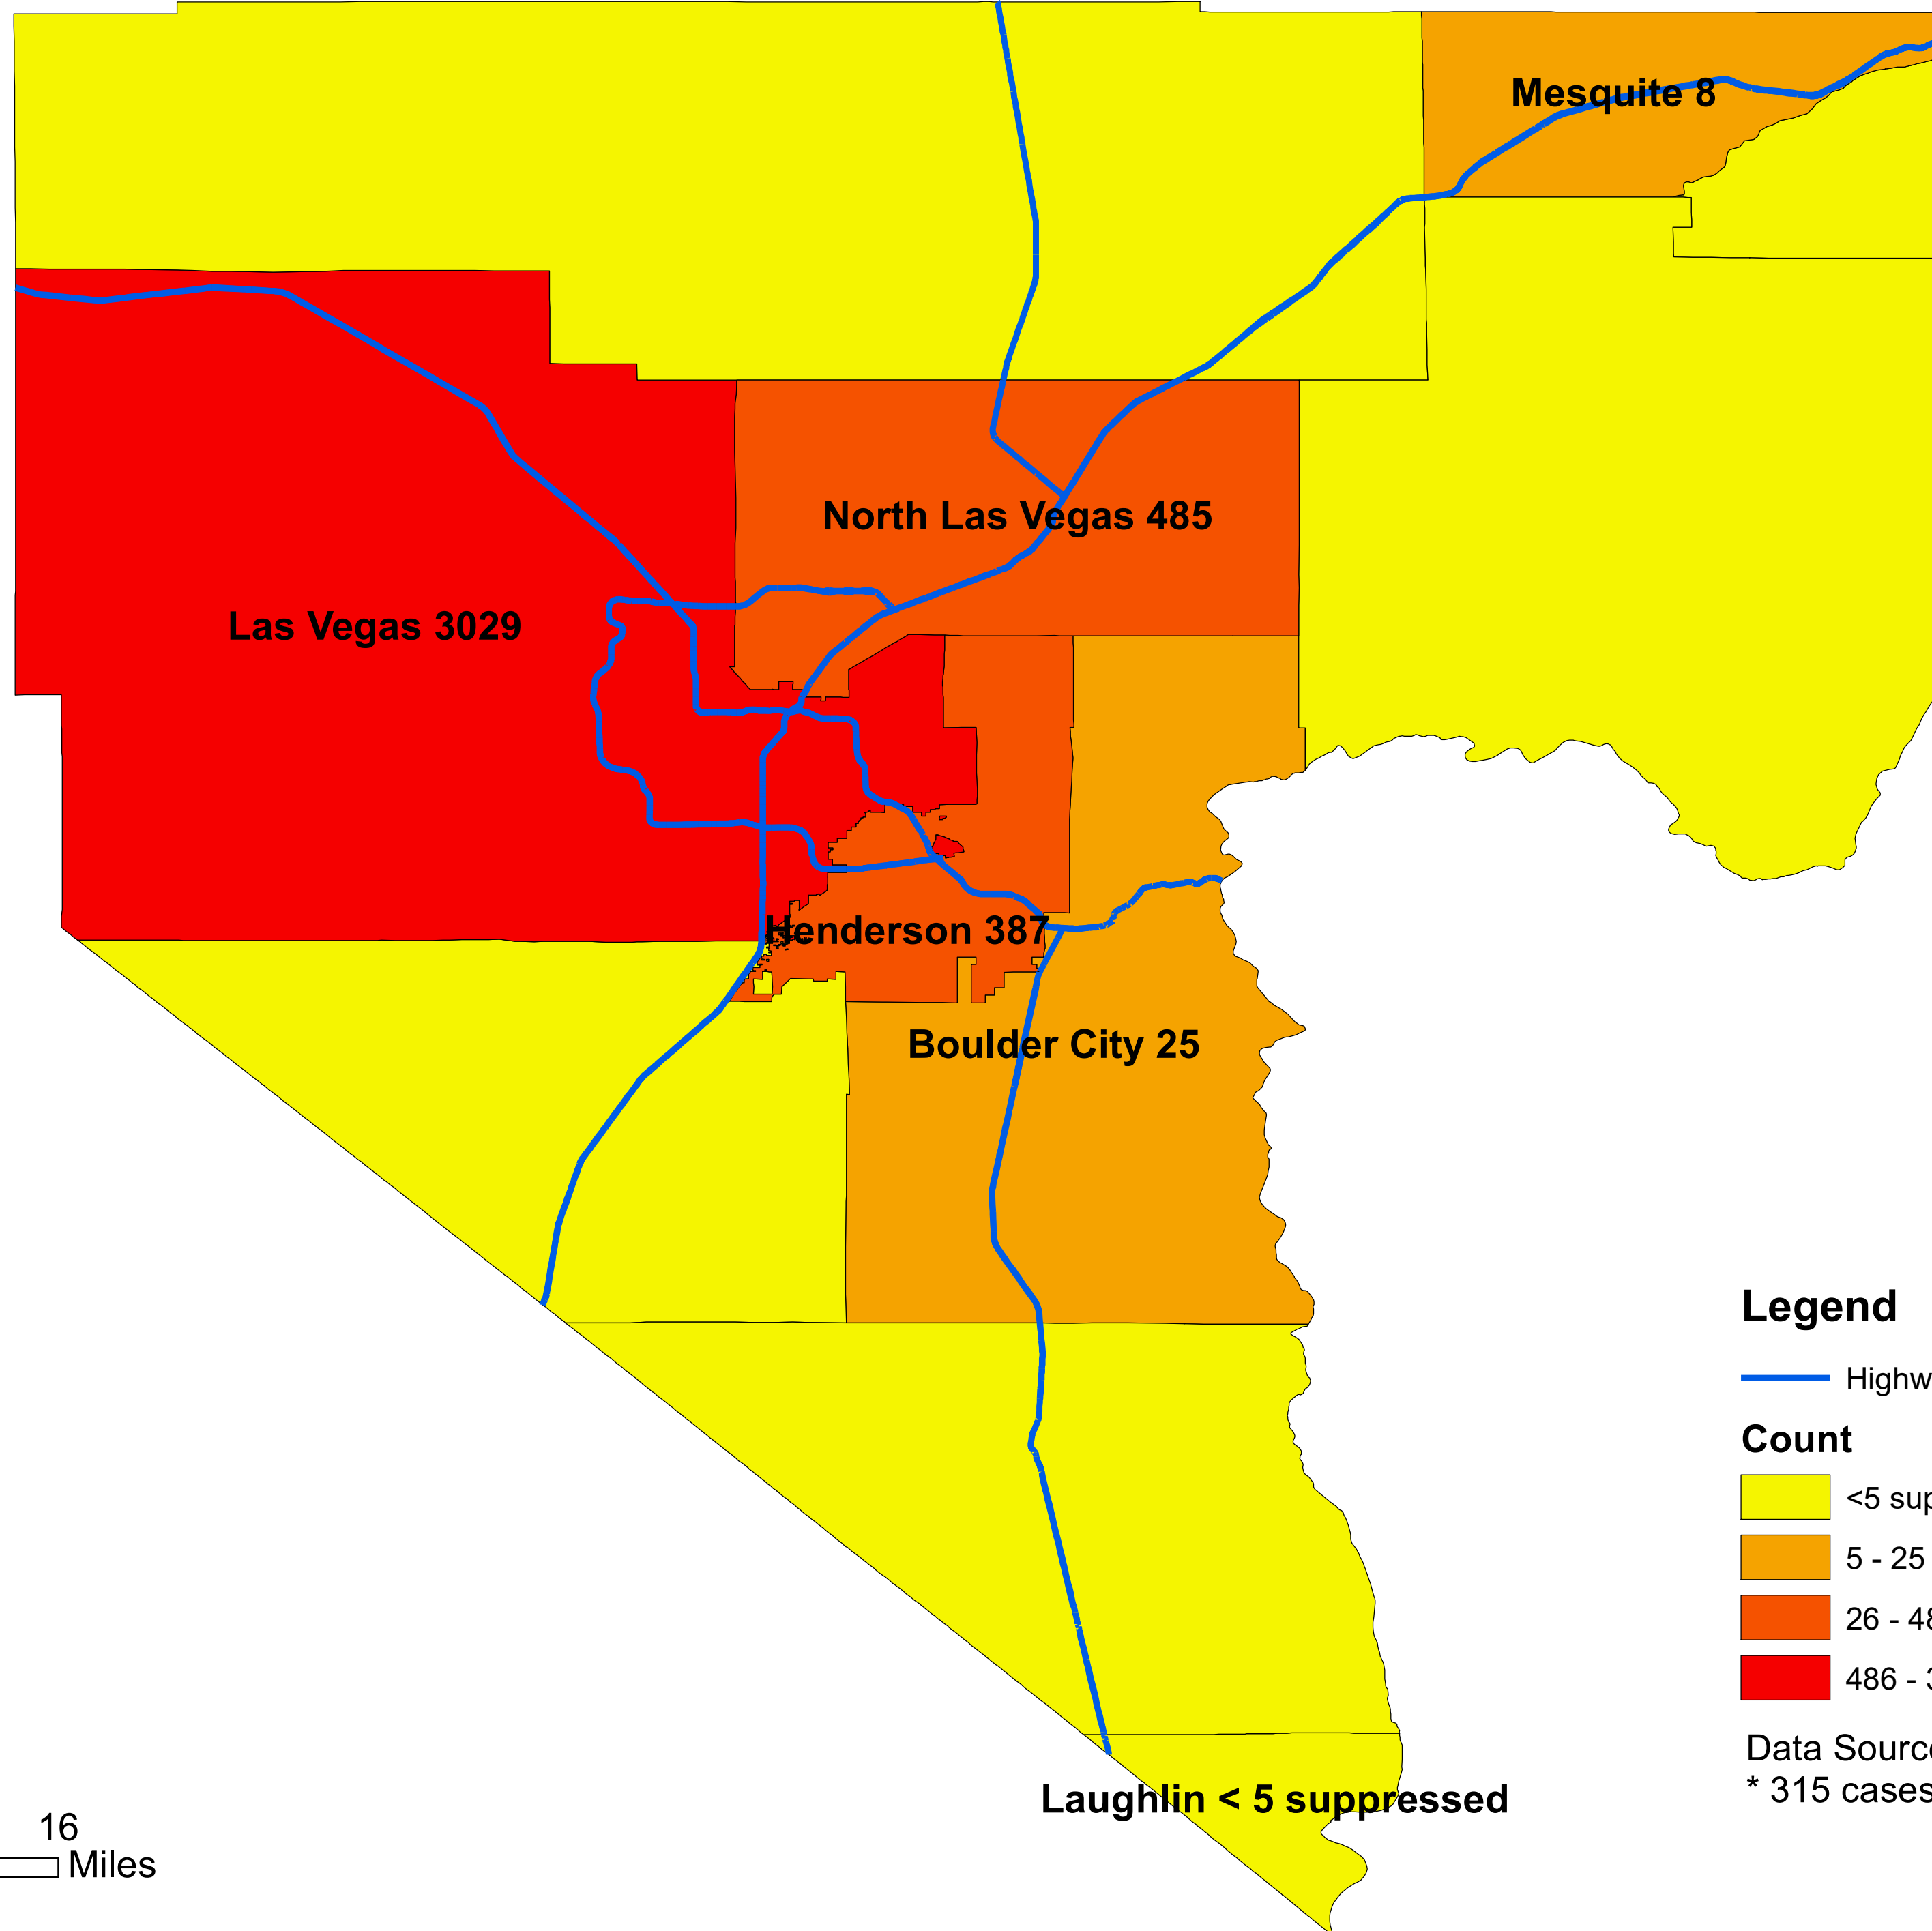

Number of COVID-19 cases by city in Clark county (05.02.2020)

Legend

— Highway

Count

<5 suppressed

5 - 25

26 - 485

486 - 3029

Data Source: SNHD

* 315 cases without city information

0 4 8 16
Miles