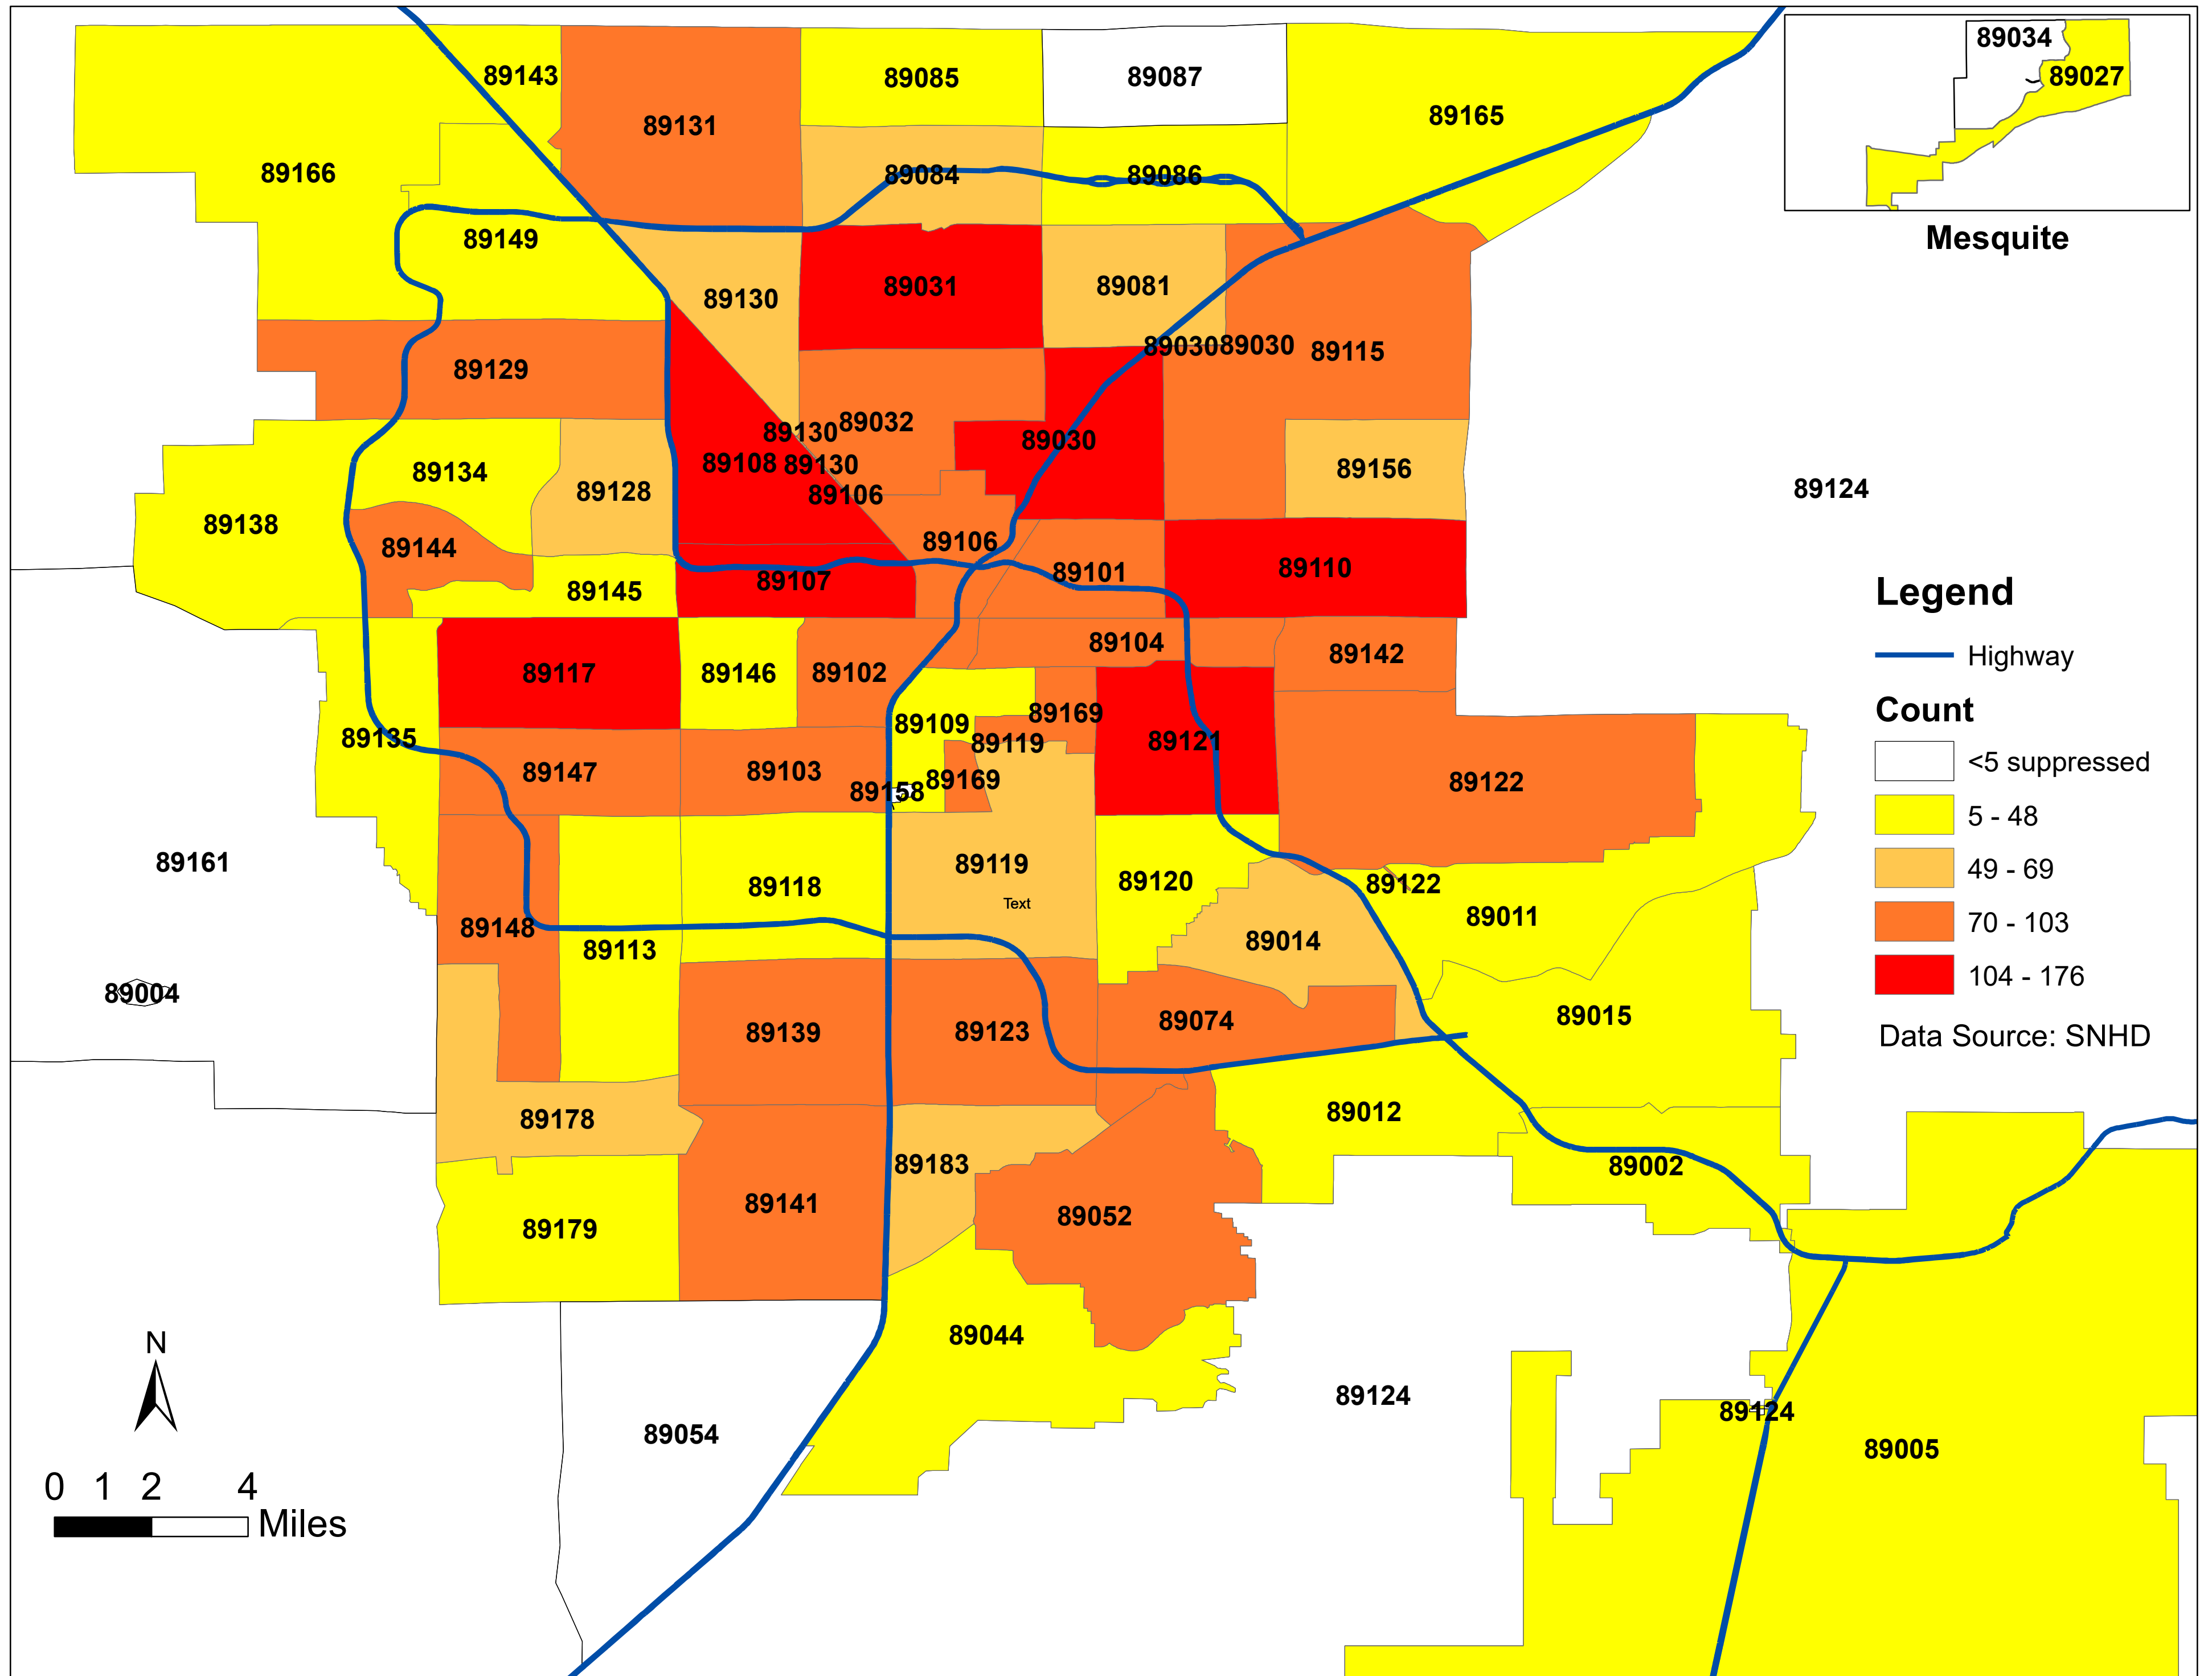

# Number of COVID-19 cases by zip code in Clark county (05.01.2020)

Note: Number of cases by zip code in Laughlin is less than 5 and suppressed.