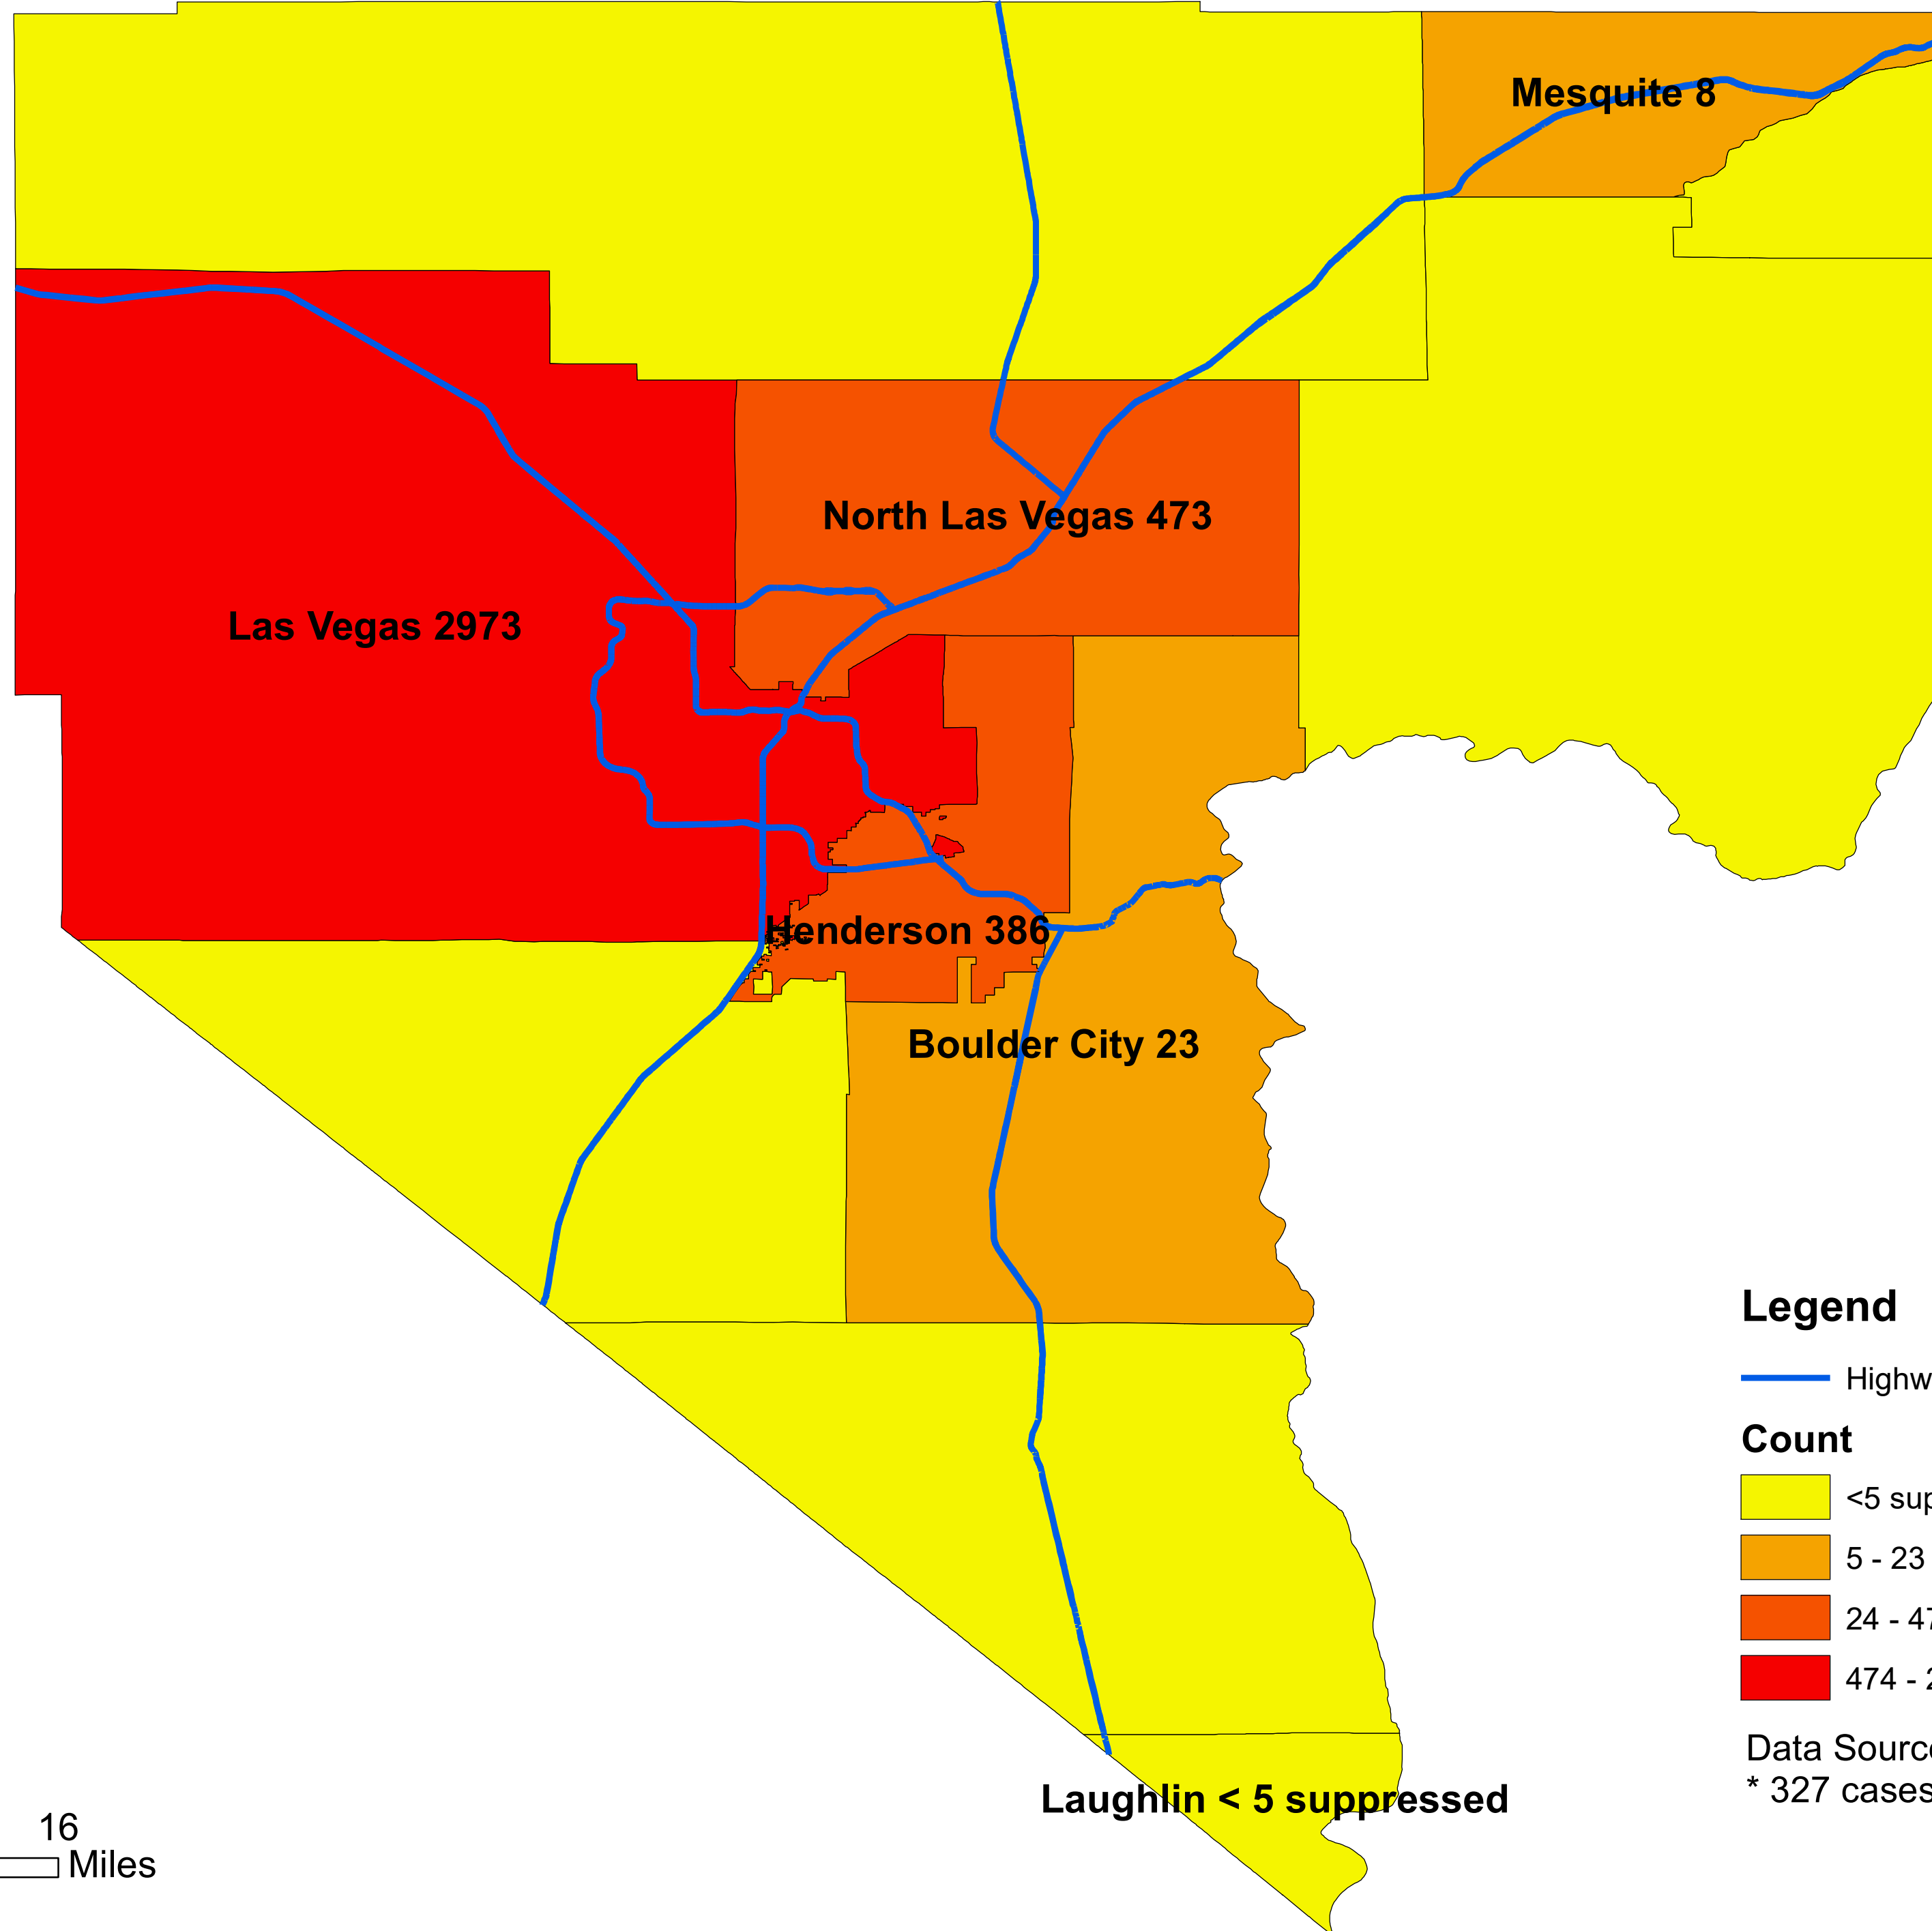

Number of COVID-19 cases by city in Clark county (05.01.2020)

Legend

— Highway

Count

<5 suppressed

5 - 23

24 - 473

474 - 2973

Data Source: SNHD

* 327 cases without city information

0 4 8 16
Miles