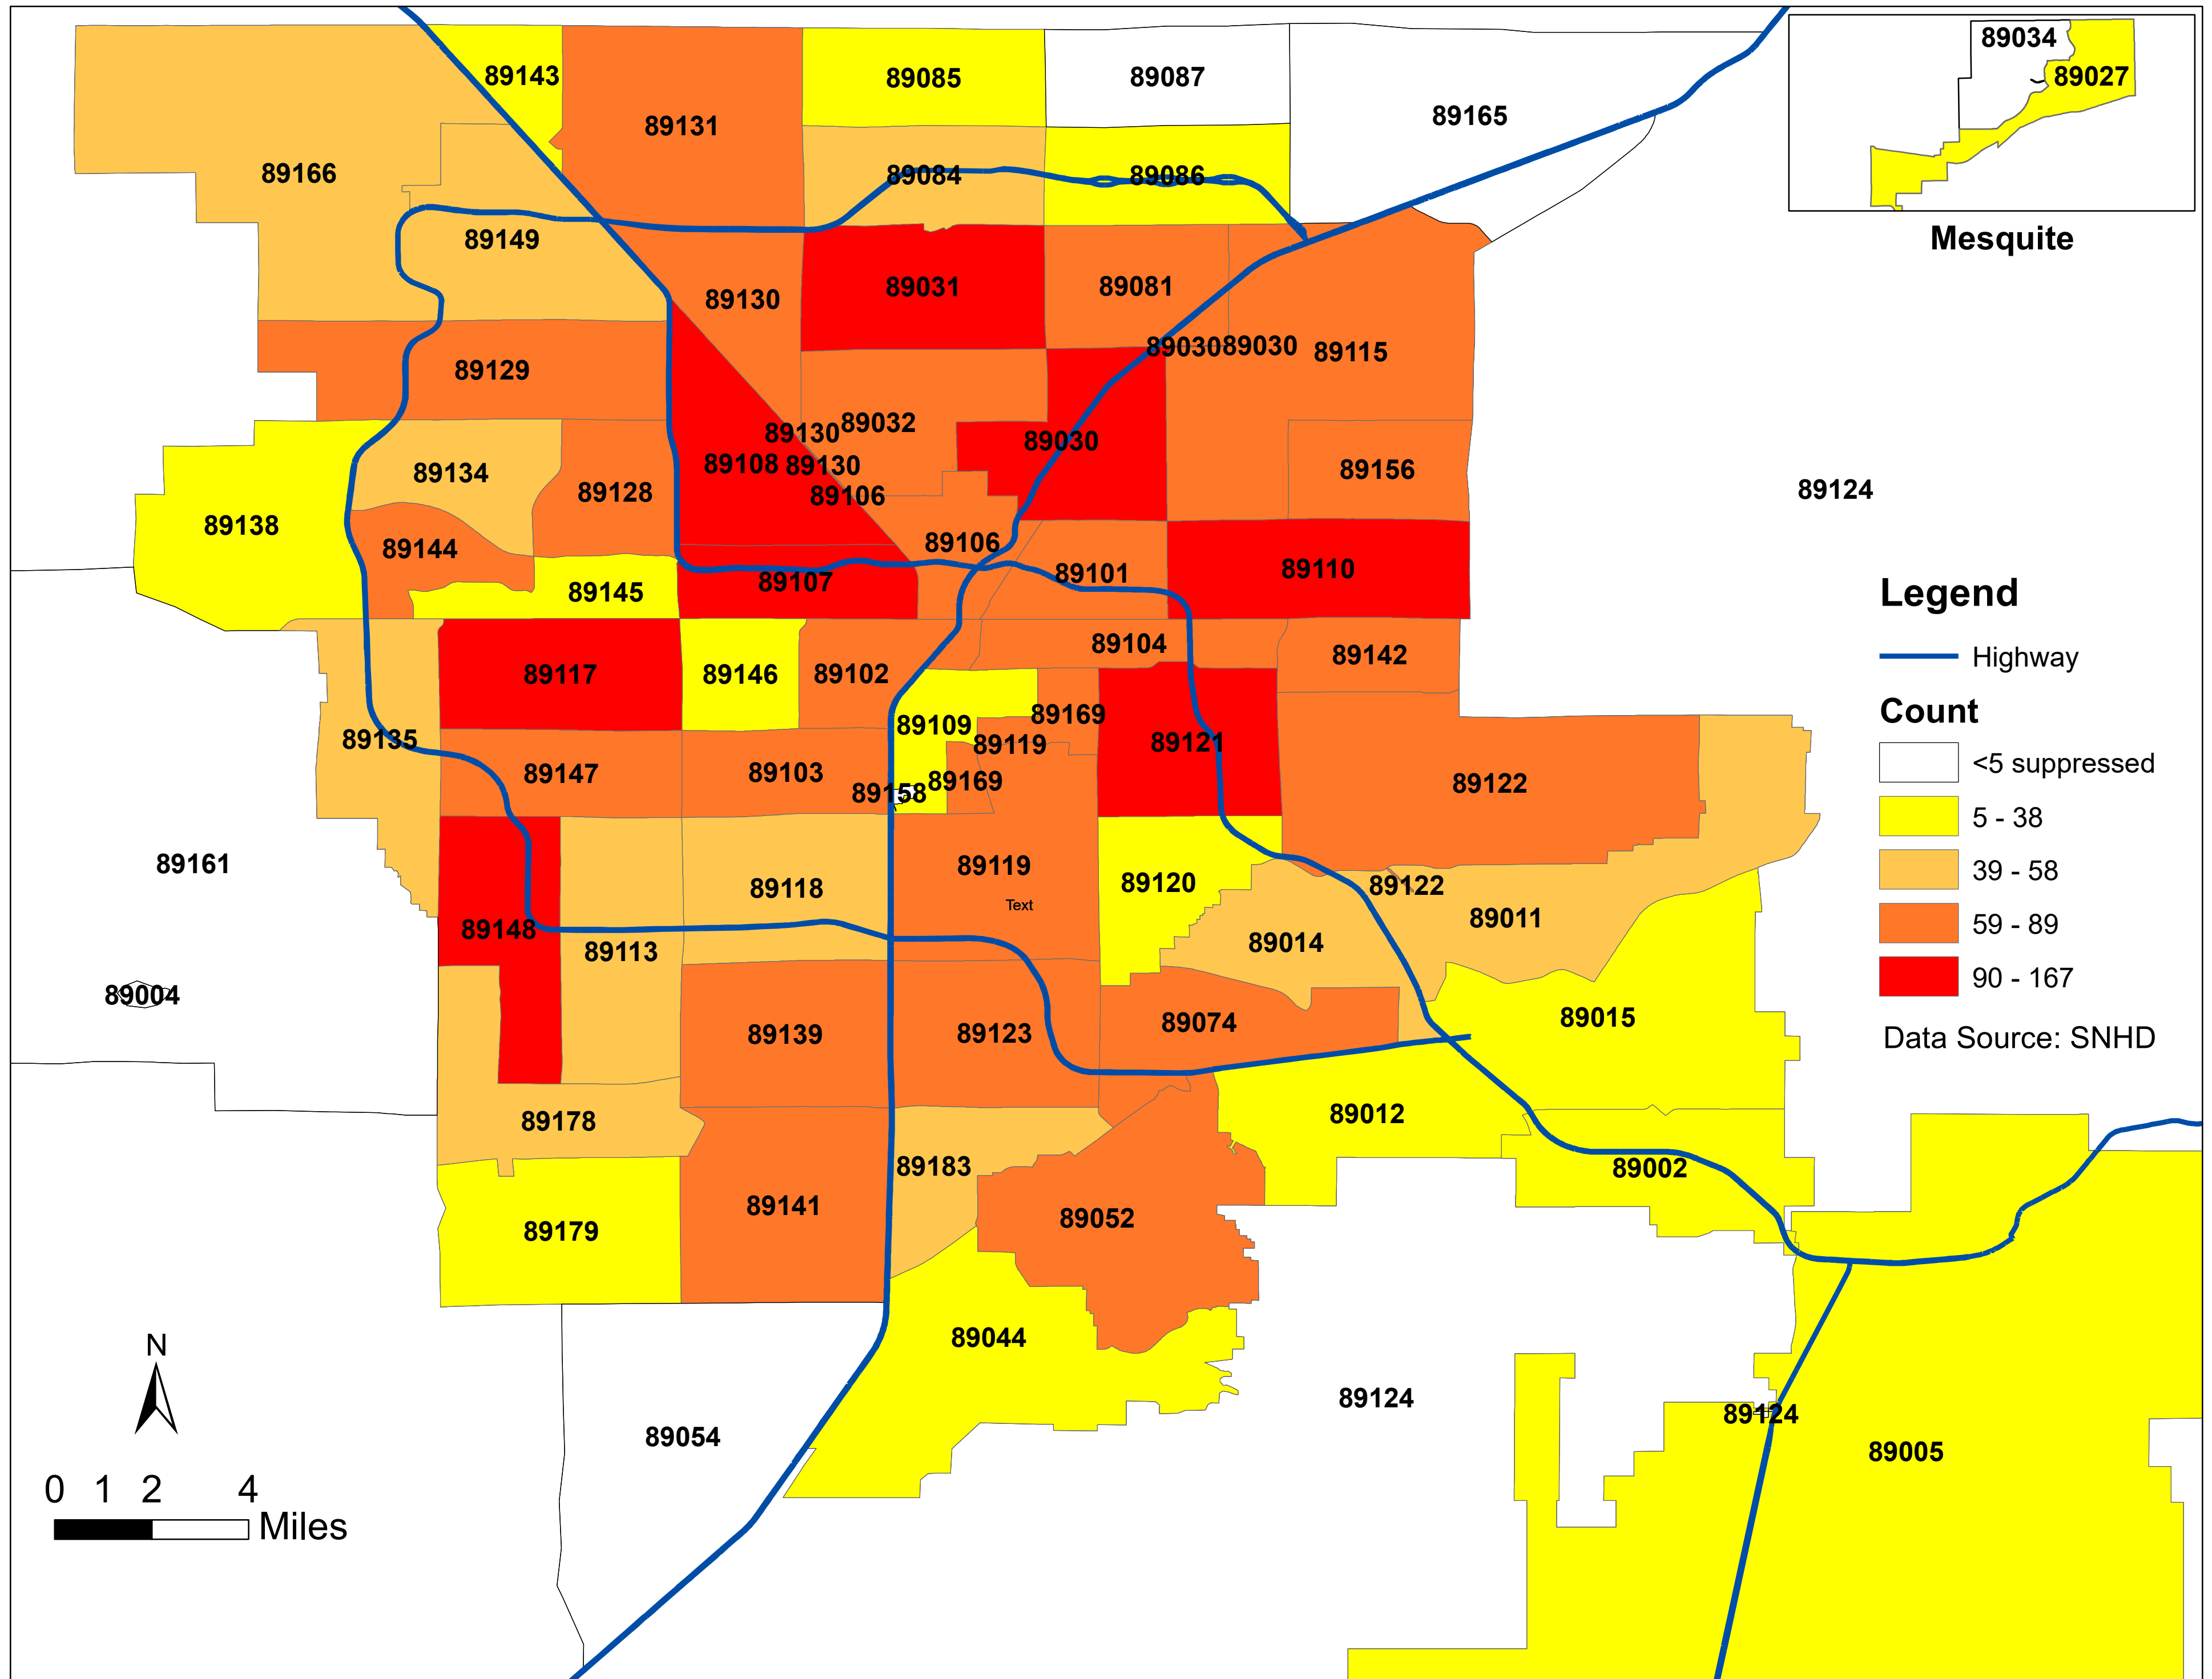

Number of COVID-19 cases by zip code in Clark county (04.30.2020)

Note: Number of cases by zip code in Laughlin is less than 5 and suppressed.