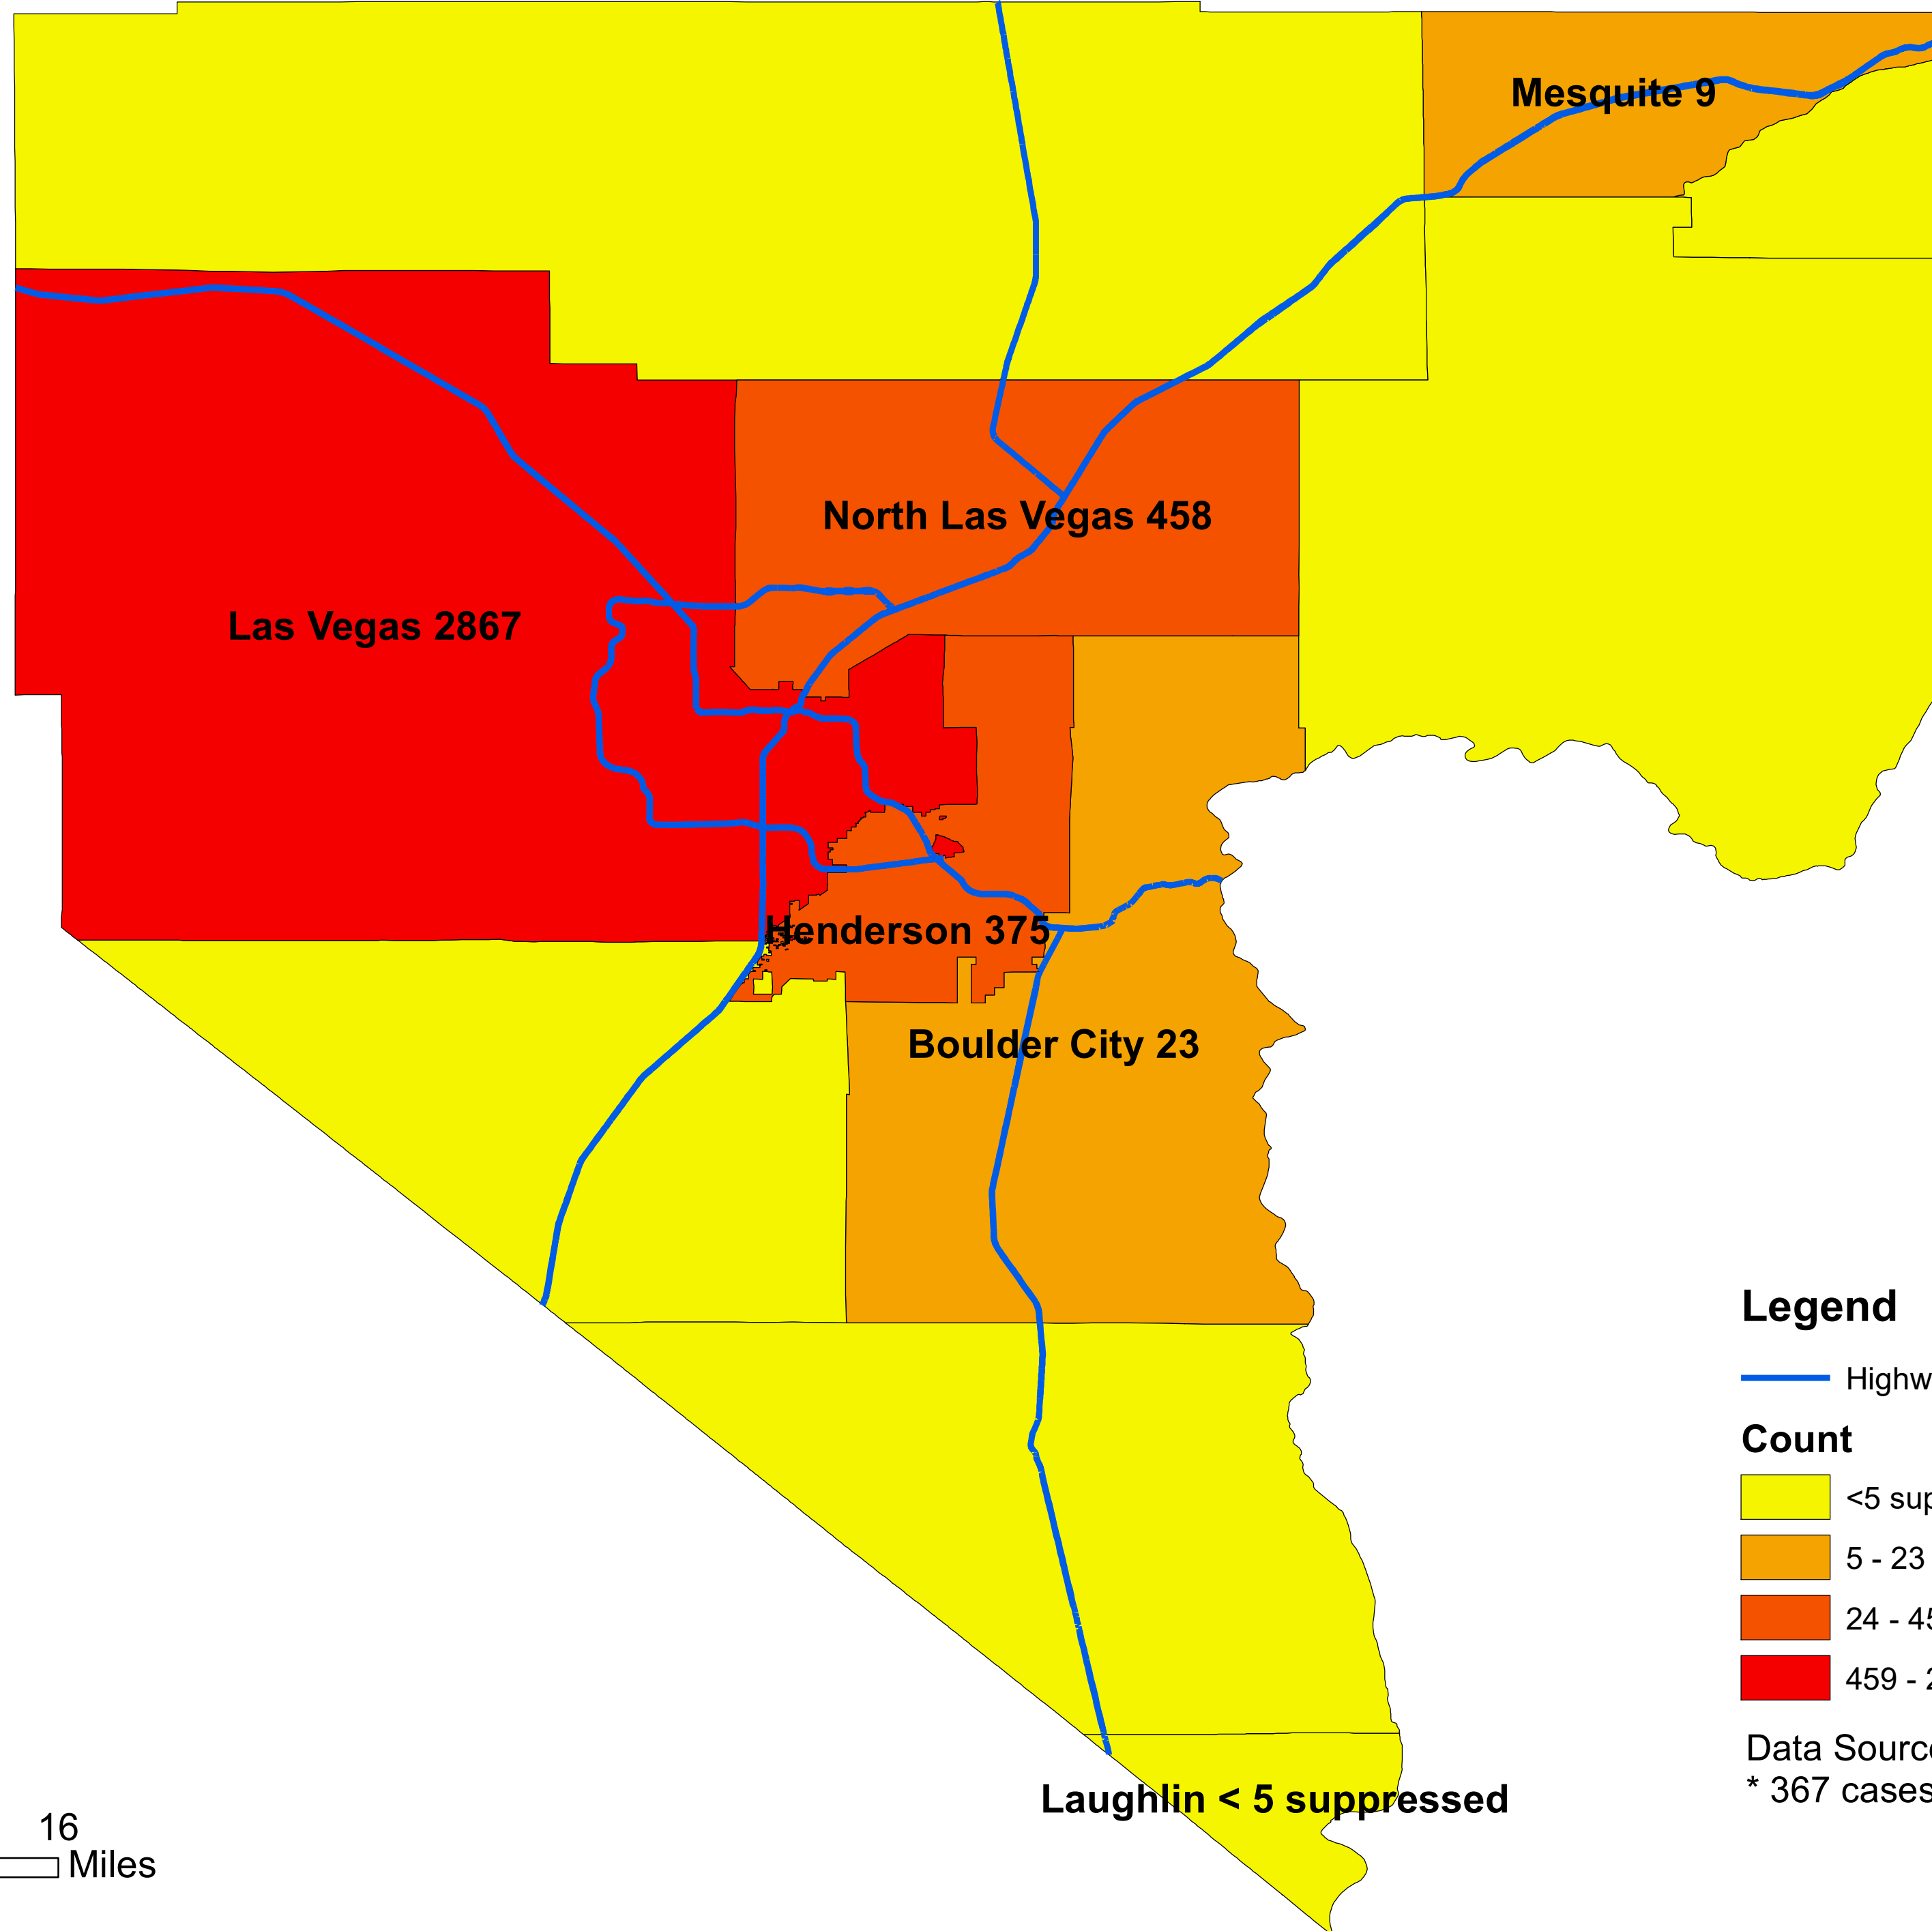

Number of COVID-19 cases by city in Clark county (04.30.2020)

Legend

— Highway

Count

<5 suppressed

5 - 23

24 - 458

459 - 2867

Data Source: SNHD

* 367 cases without city information

0 4 8 16
Miles