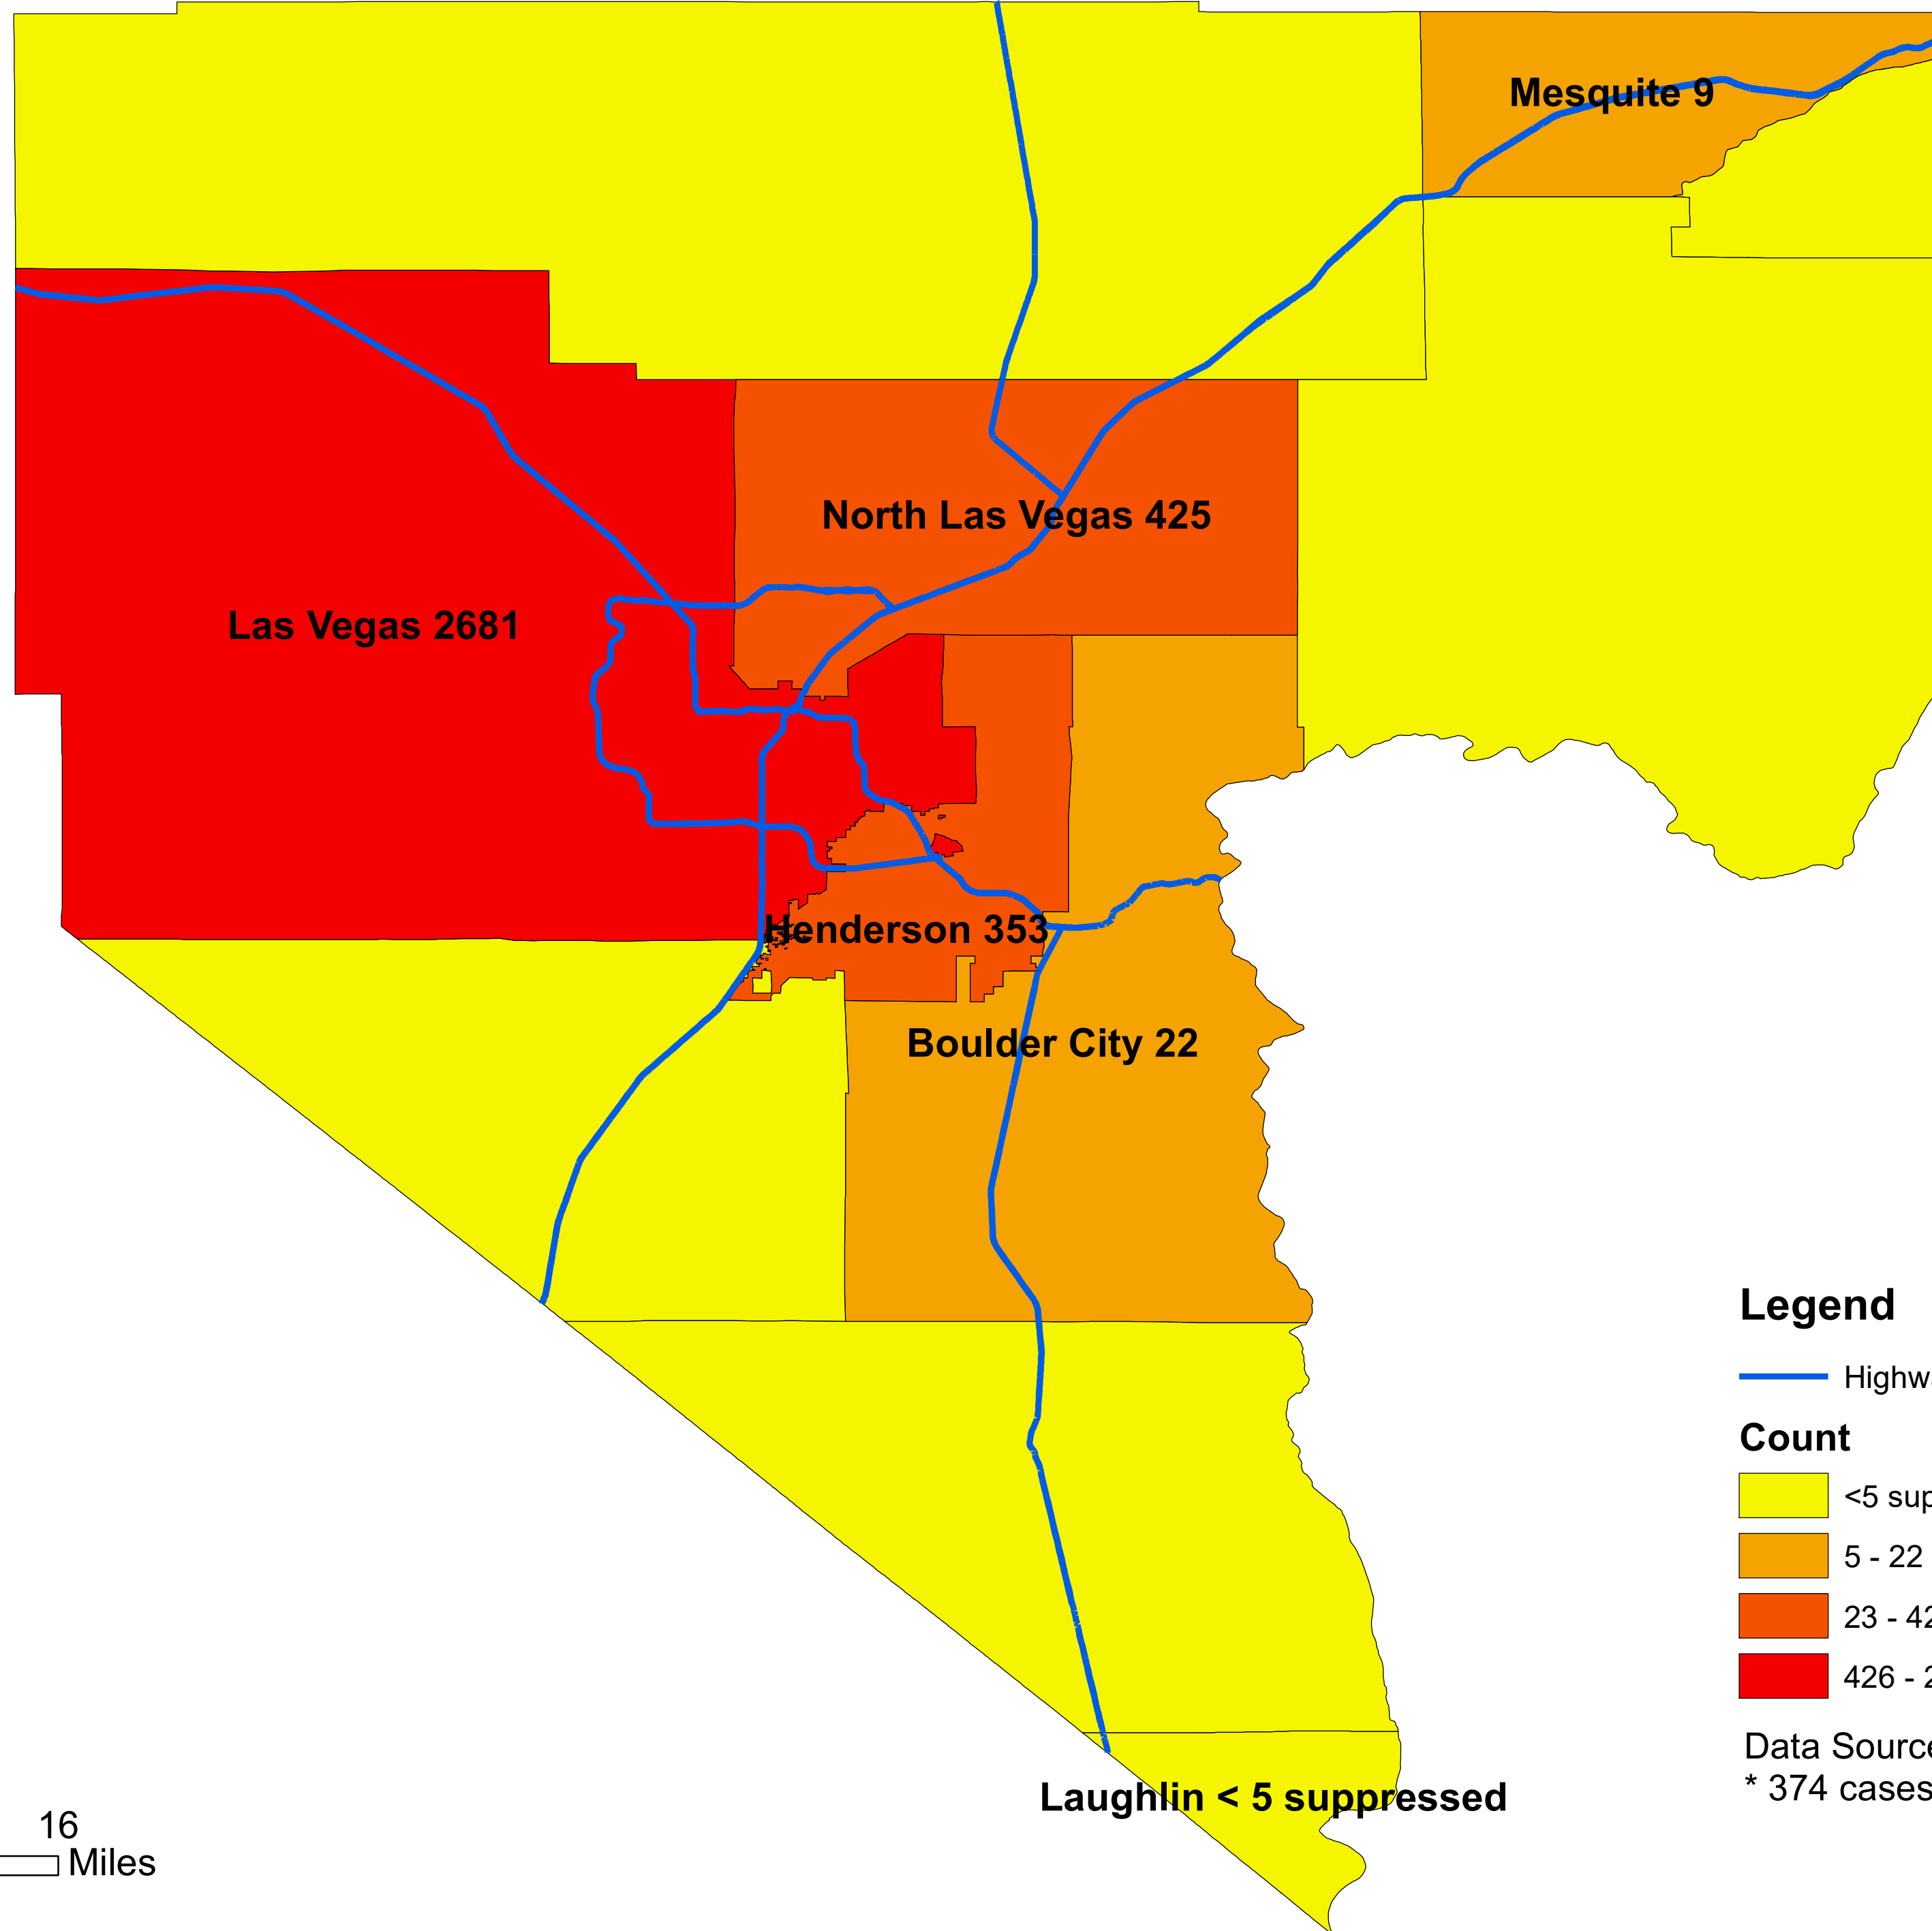

# Number of COVID-19 cases by city in Clark county (04.28.2020)

## Legend

— Highway

### Count

Yellow <5 suppressed

Light Orange 5 - 22

Orange 23 - 425

Red 426 - 2681

Data Source: SNHD

\* 374 cases without city information

0 4 8 16 Miles