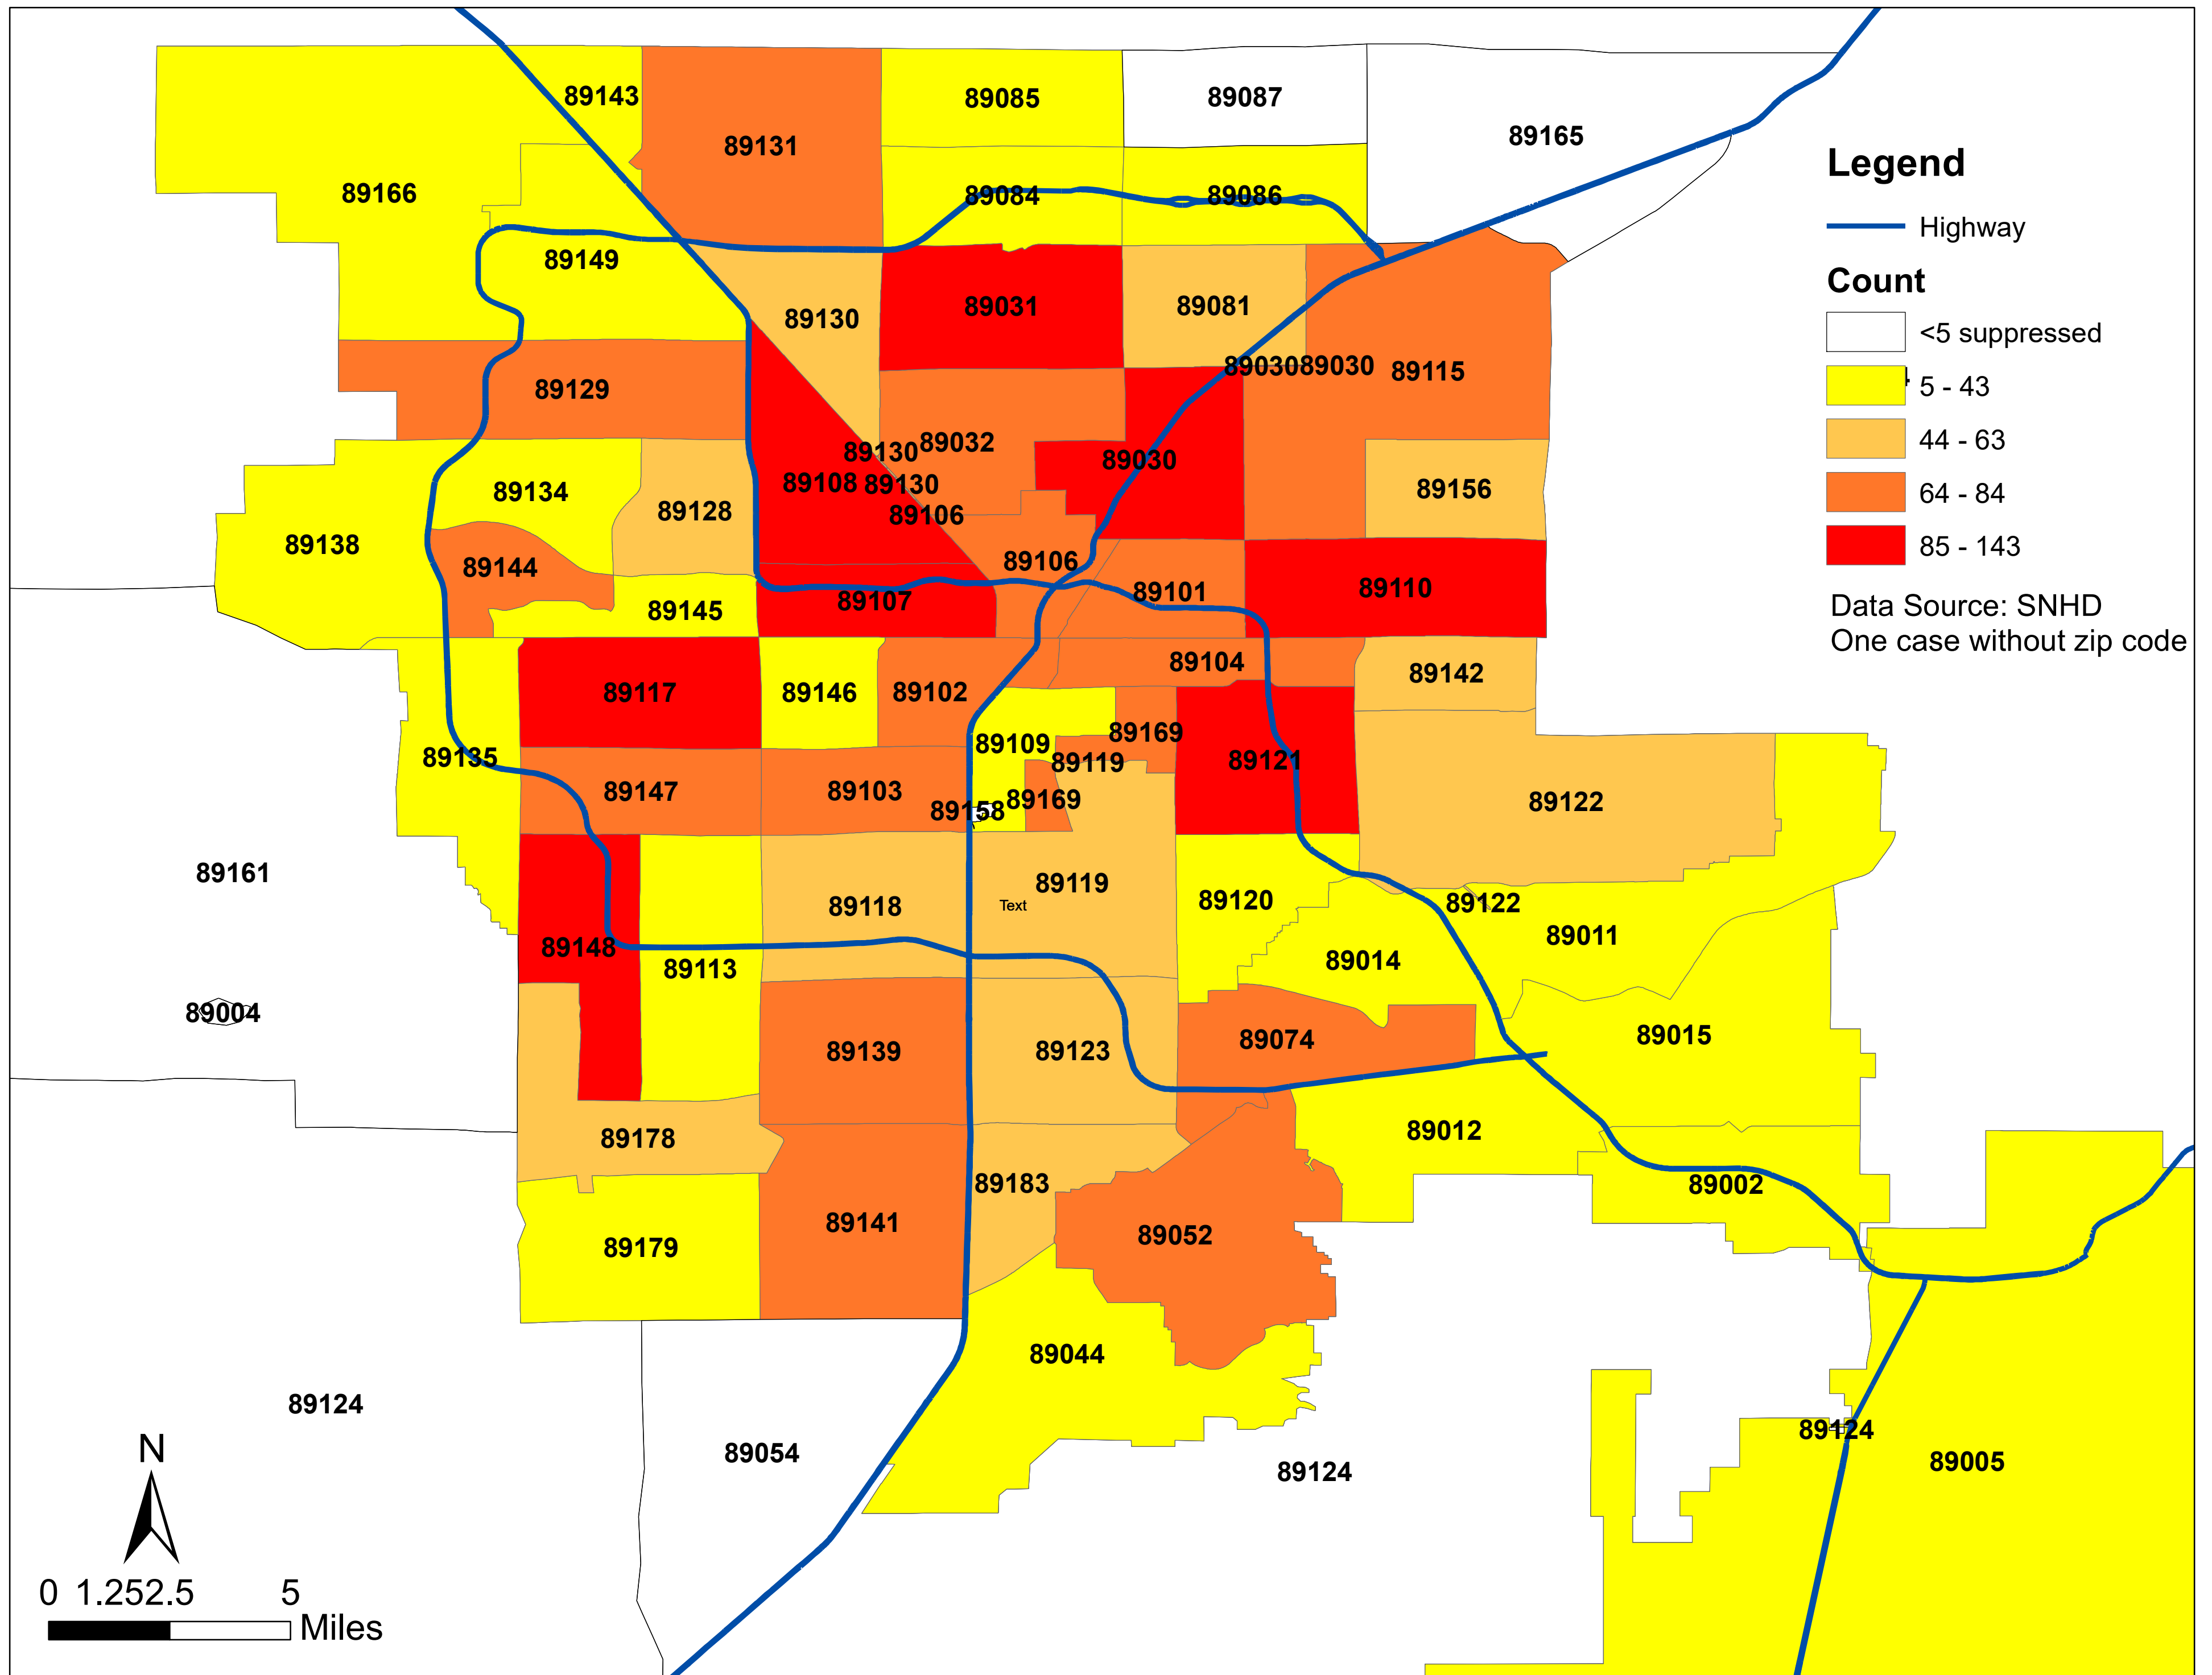

Number of COVID-19 cases by zip code in Clark county (04.26.2020)

Note: Number of cases by zip code in Mesquite and Laughlin are less than 5 and suppressed.