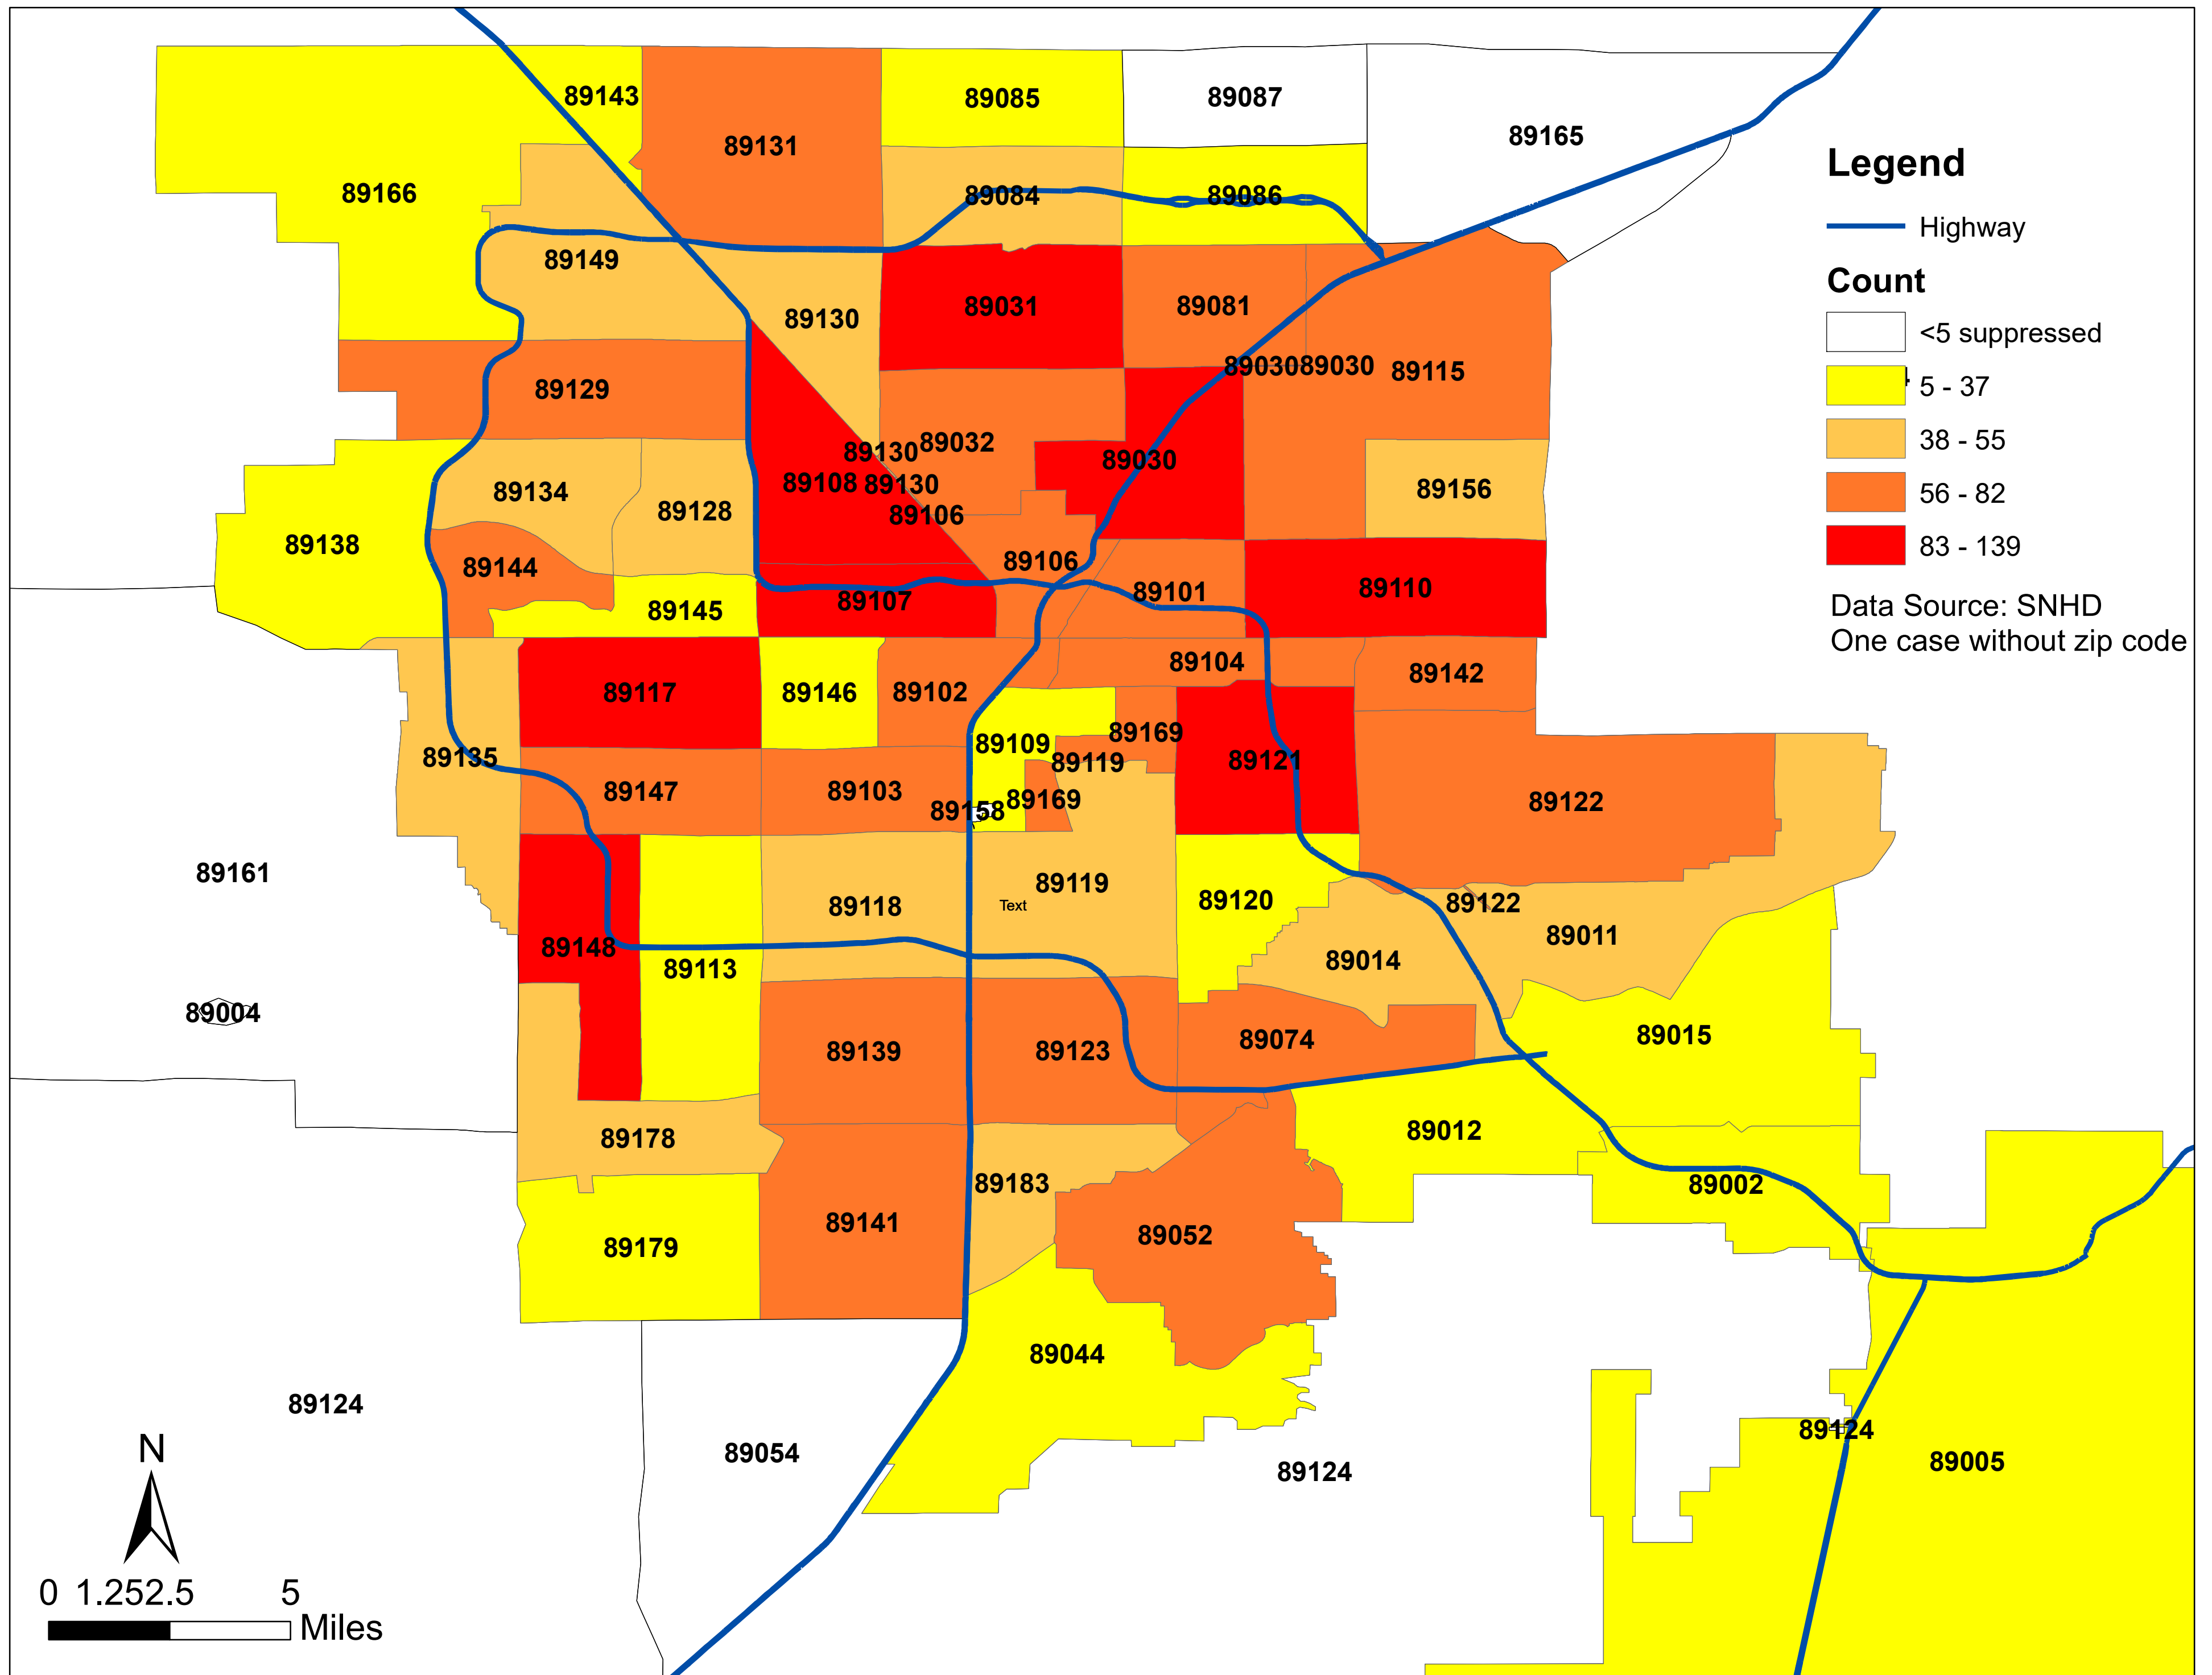

Number of COVID-19 cases by zip code in Clark county (04.25.2020)

Note: Number of cases by zip code in Mesquite and Laughlin are less than 5 and suppressed.