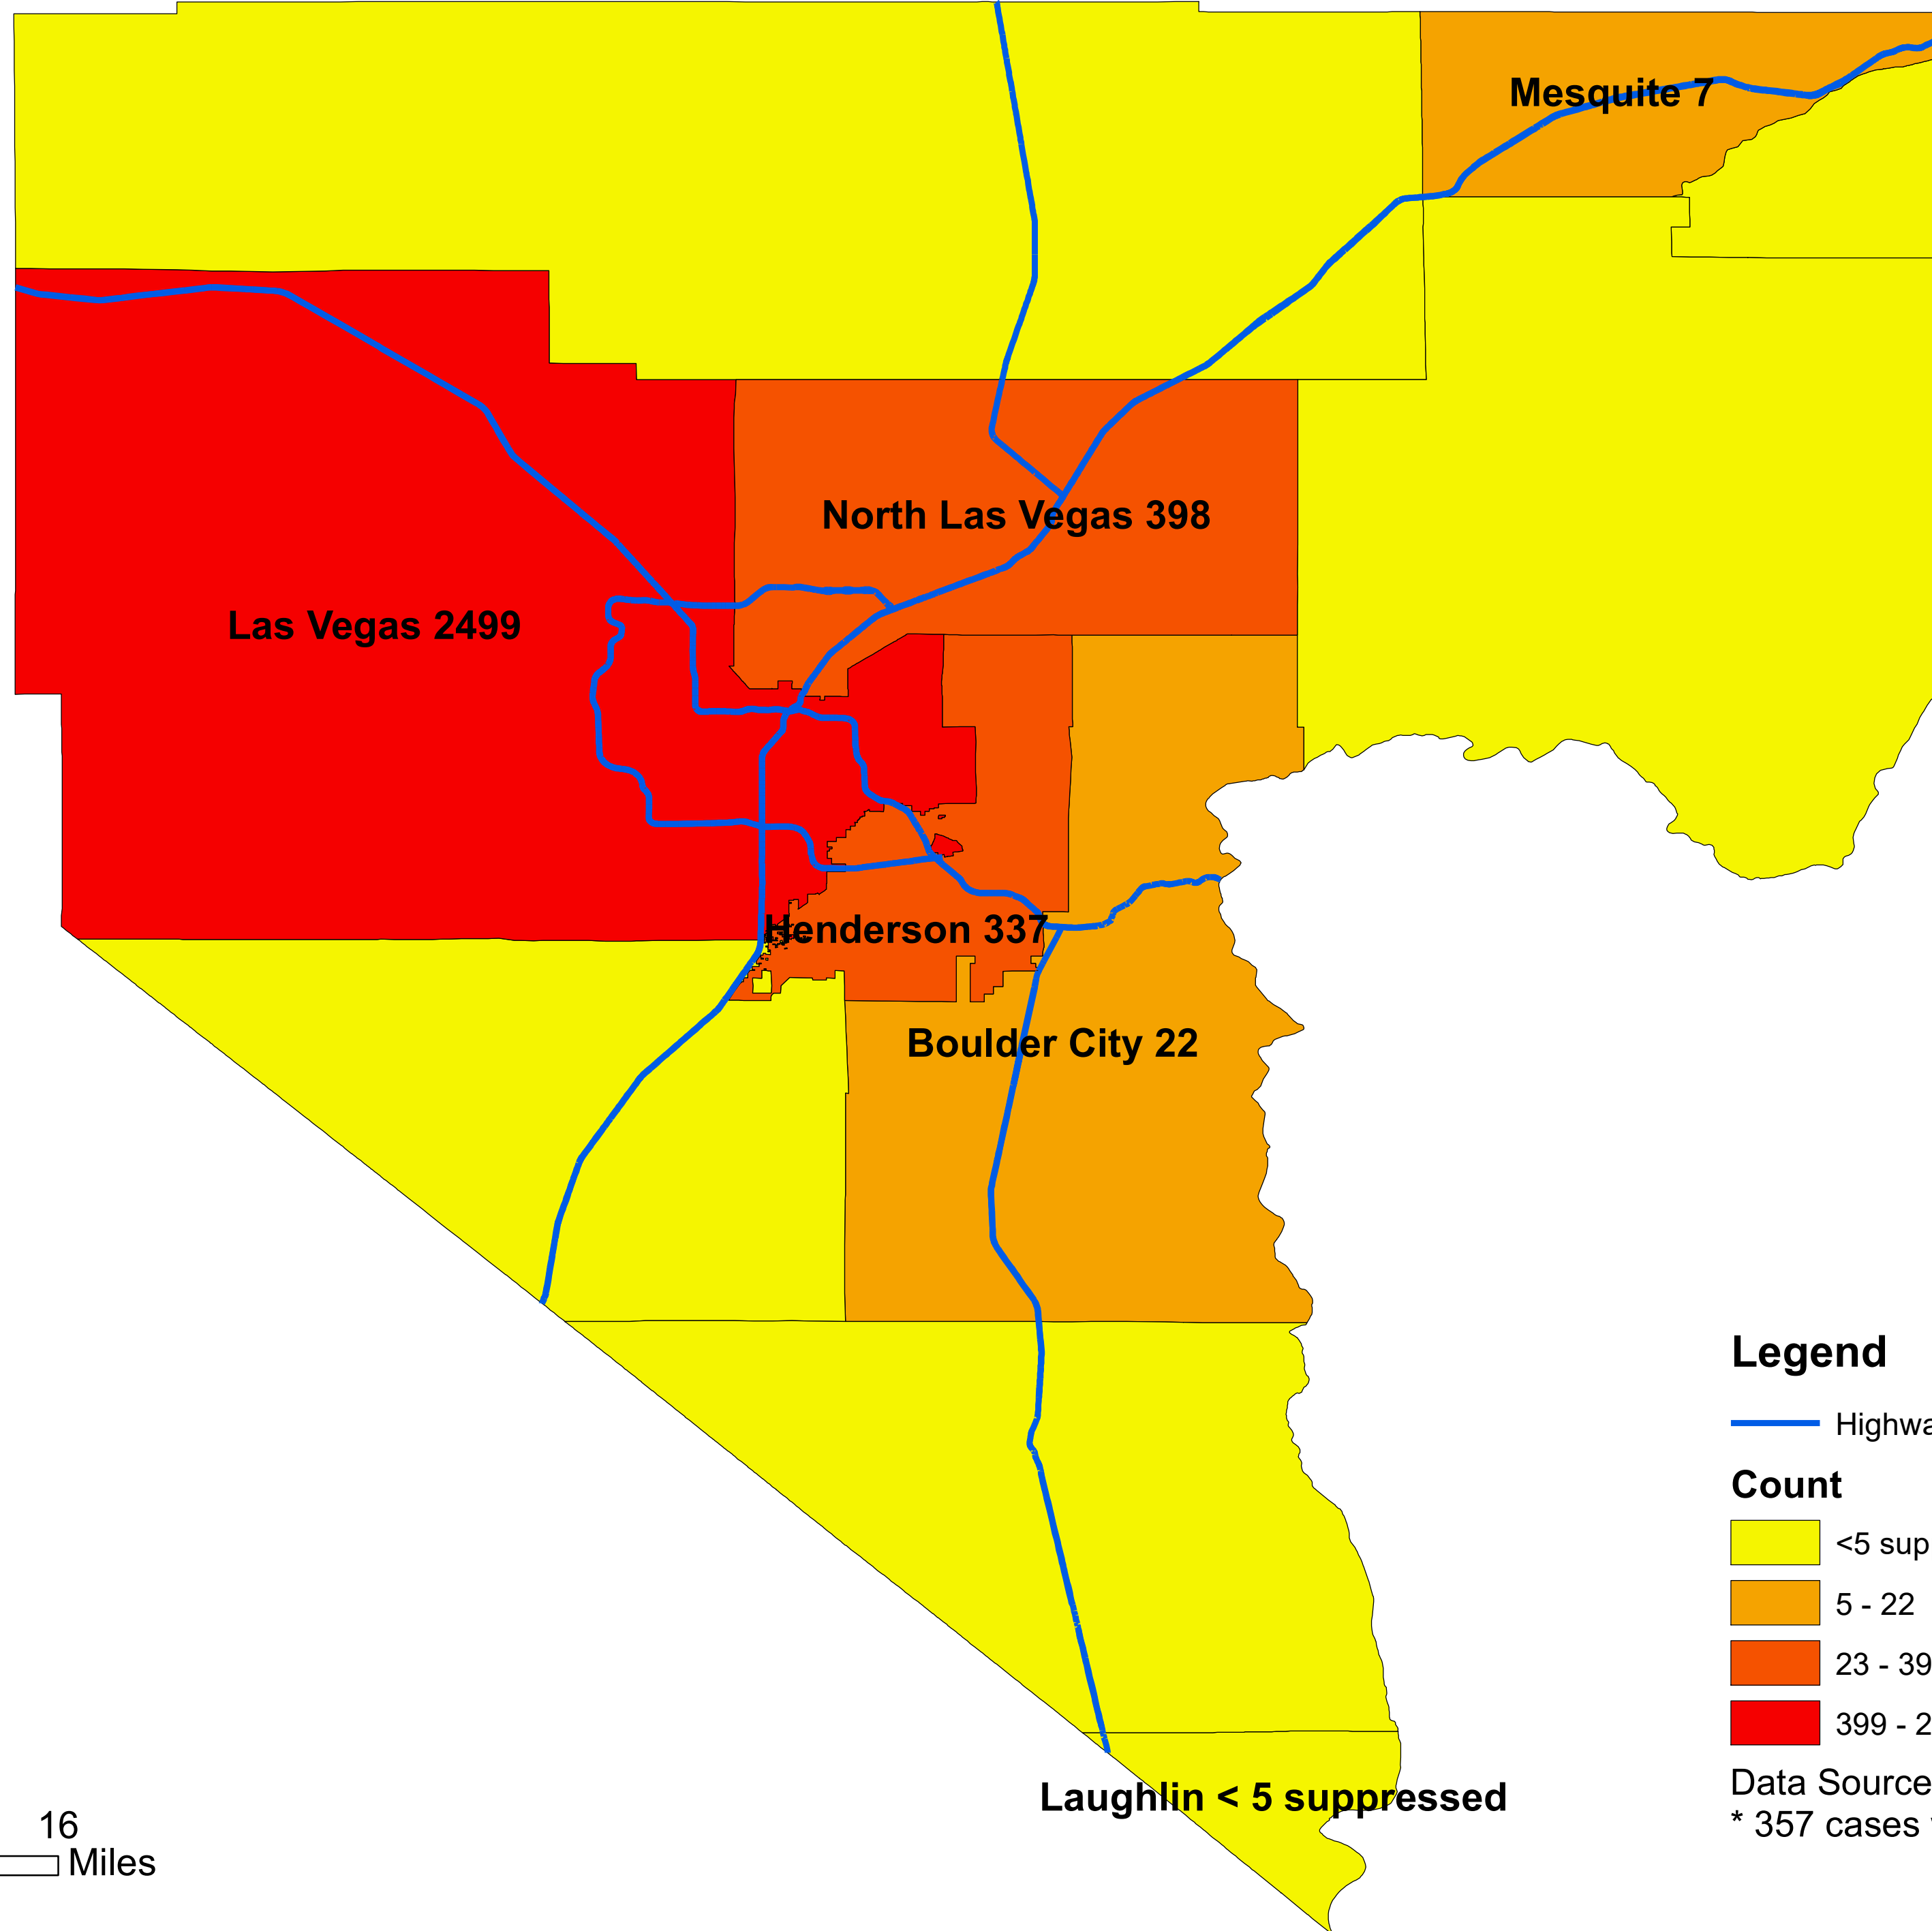

Number of COVID-19 cases by city in Clark county (04.25.2020)

Legend

— Highway

Count

<5 suppressed

5 - 22

23 - 398

399 - 2499

Data Source: SNHD

* 357 cases without city information

0 4 8 16 Miles