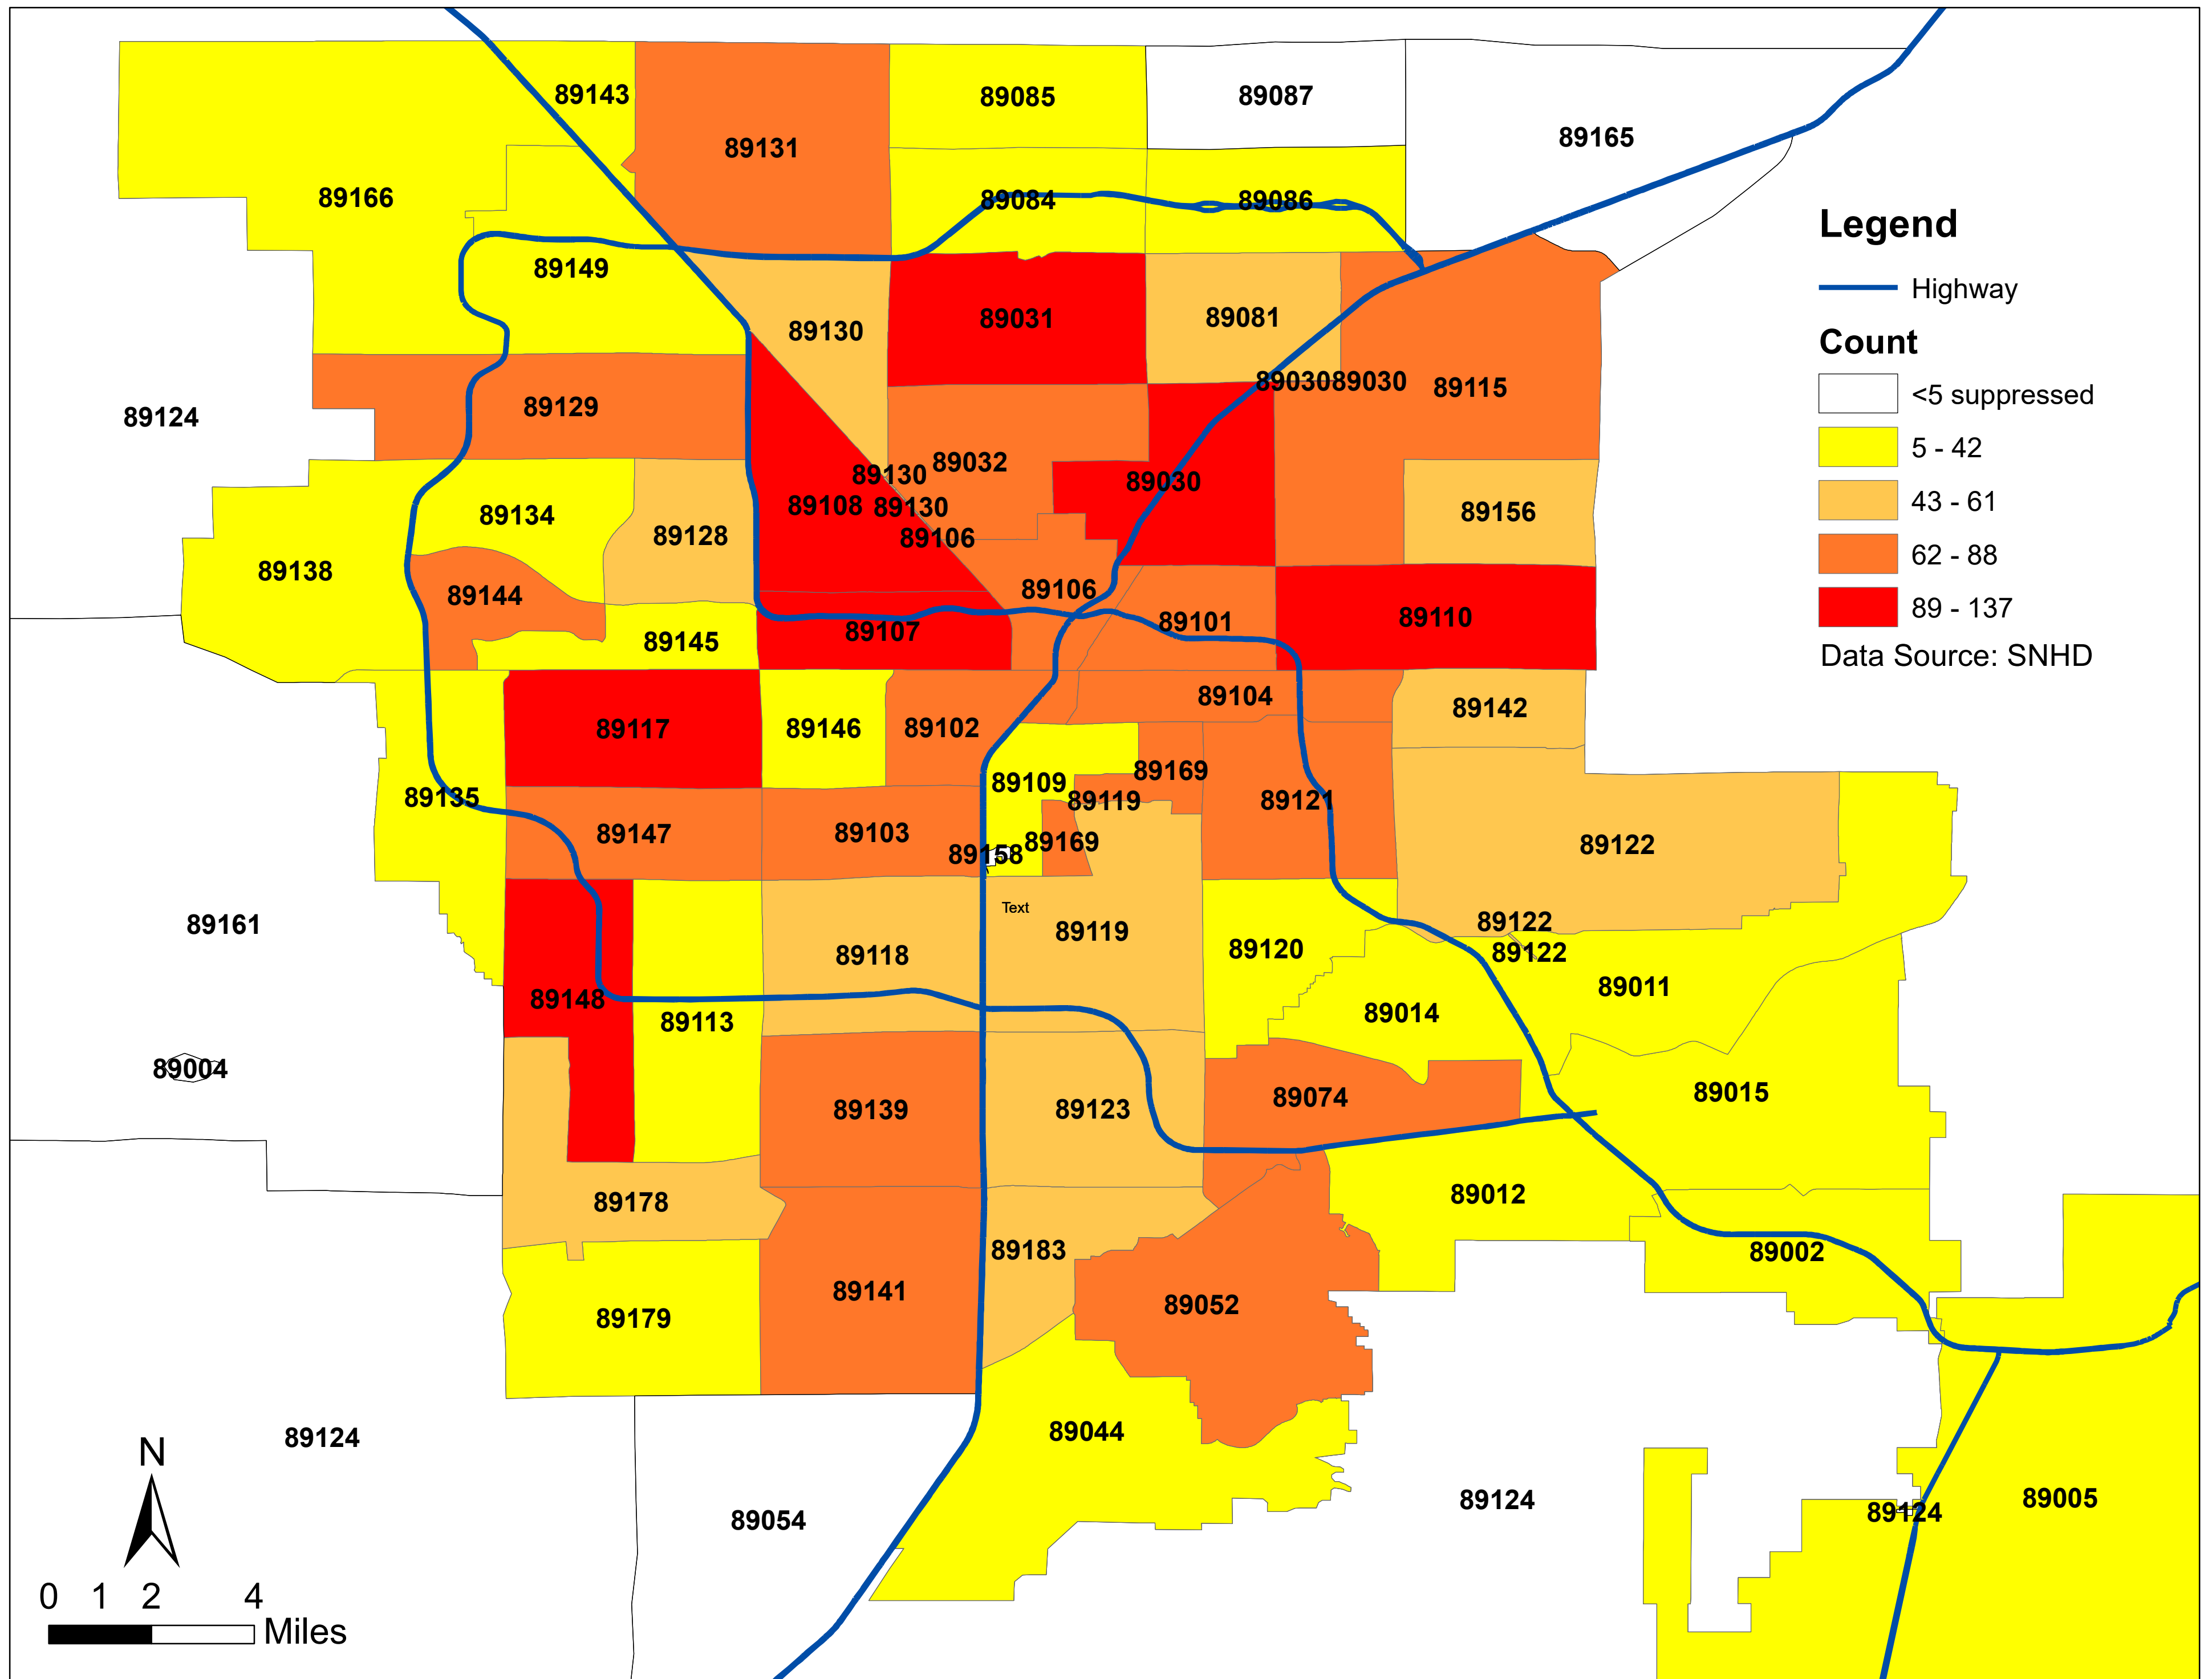

Number of COVID-19 cases by zip code in Clark county (04.24.2020)

Note: Number of cases by zip code in Mesquite and Laughlin are less than 5 and suppressed.