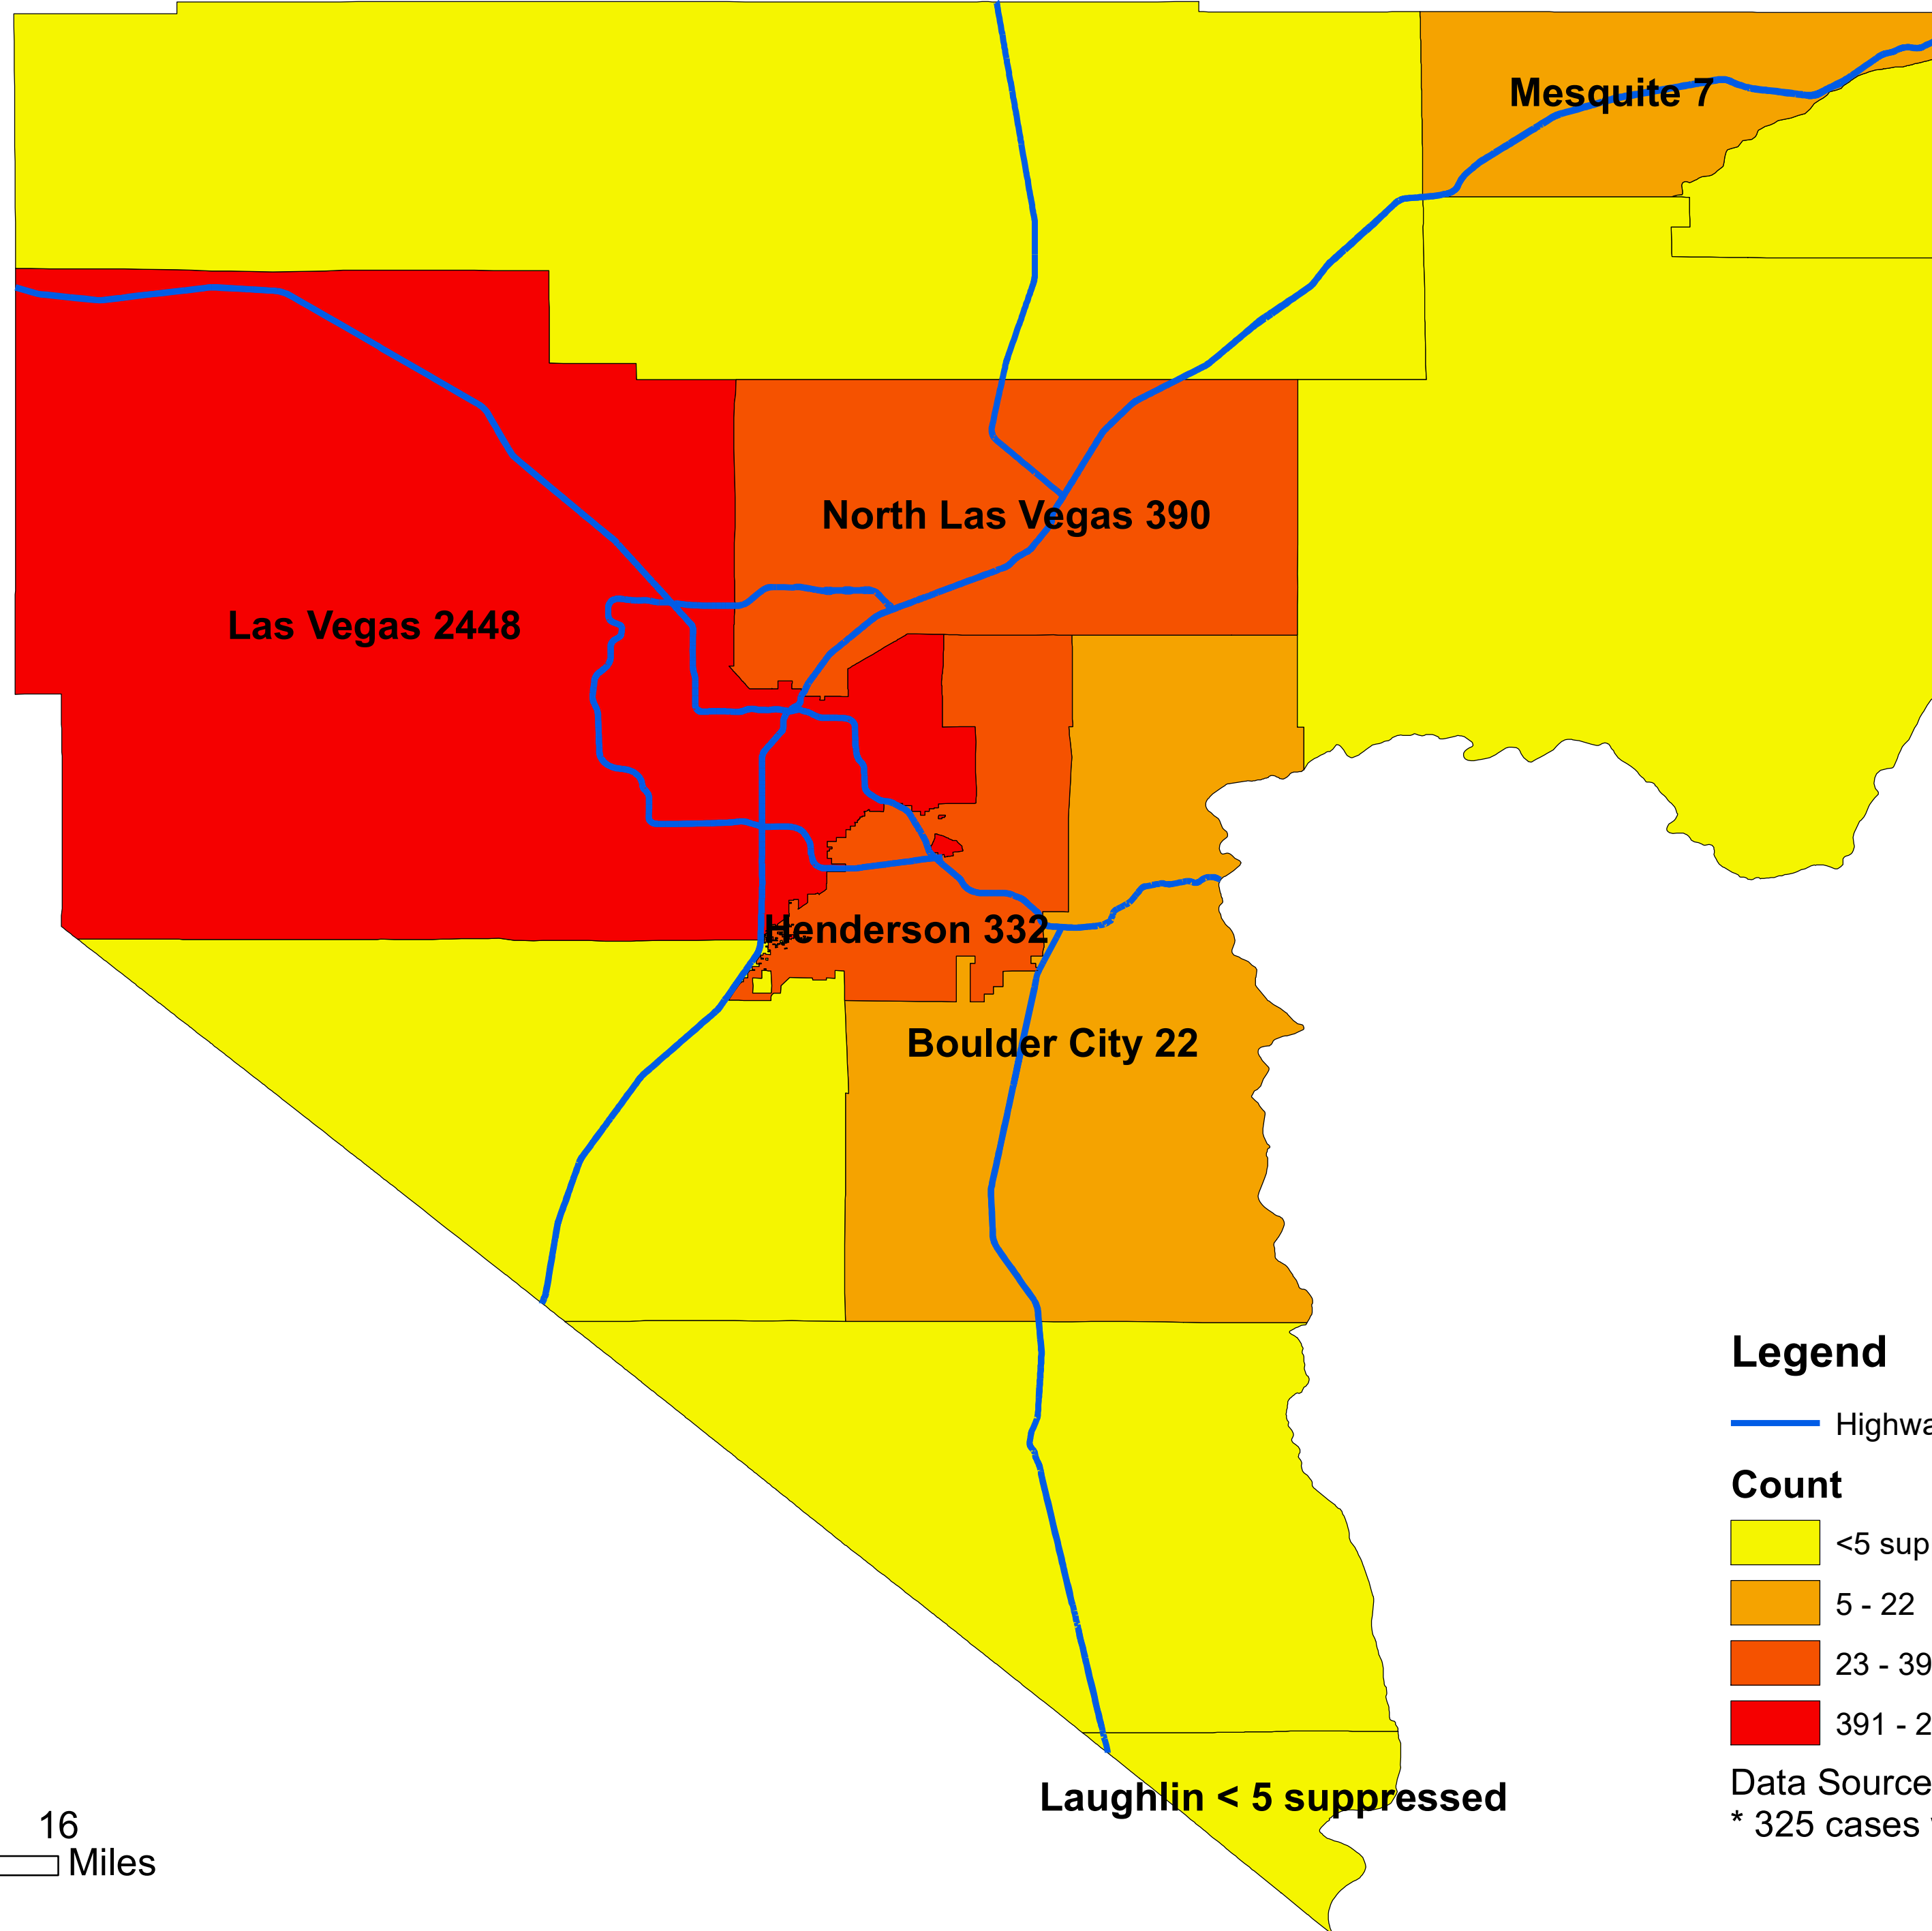

Number of COVID-19 cases by city in Clark county (04.24.2020)

Legend

— Highway

Count

<5 suppressed

5 - 22

23 - 390

391 - 2448

Data Source: SNHD

* 325 cases without city information

0 4 8 16
Miles