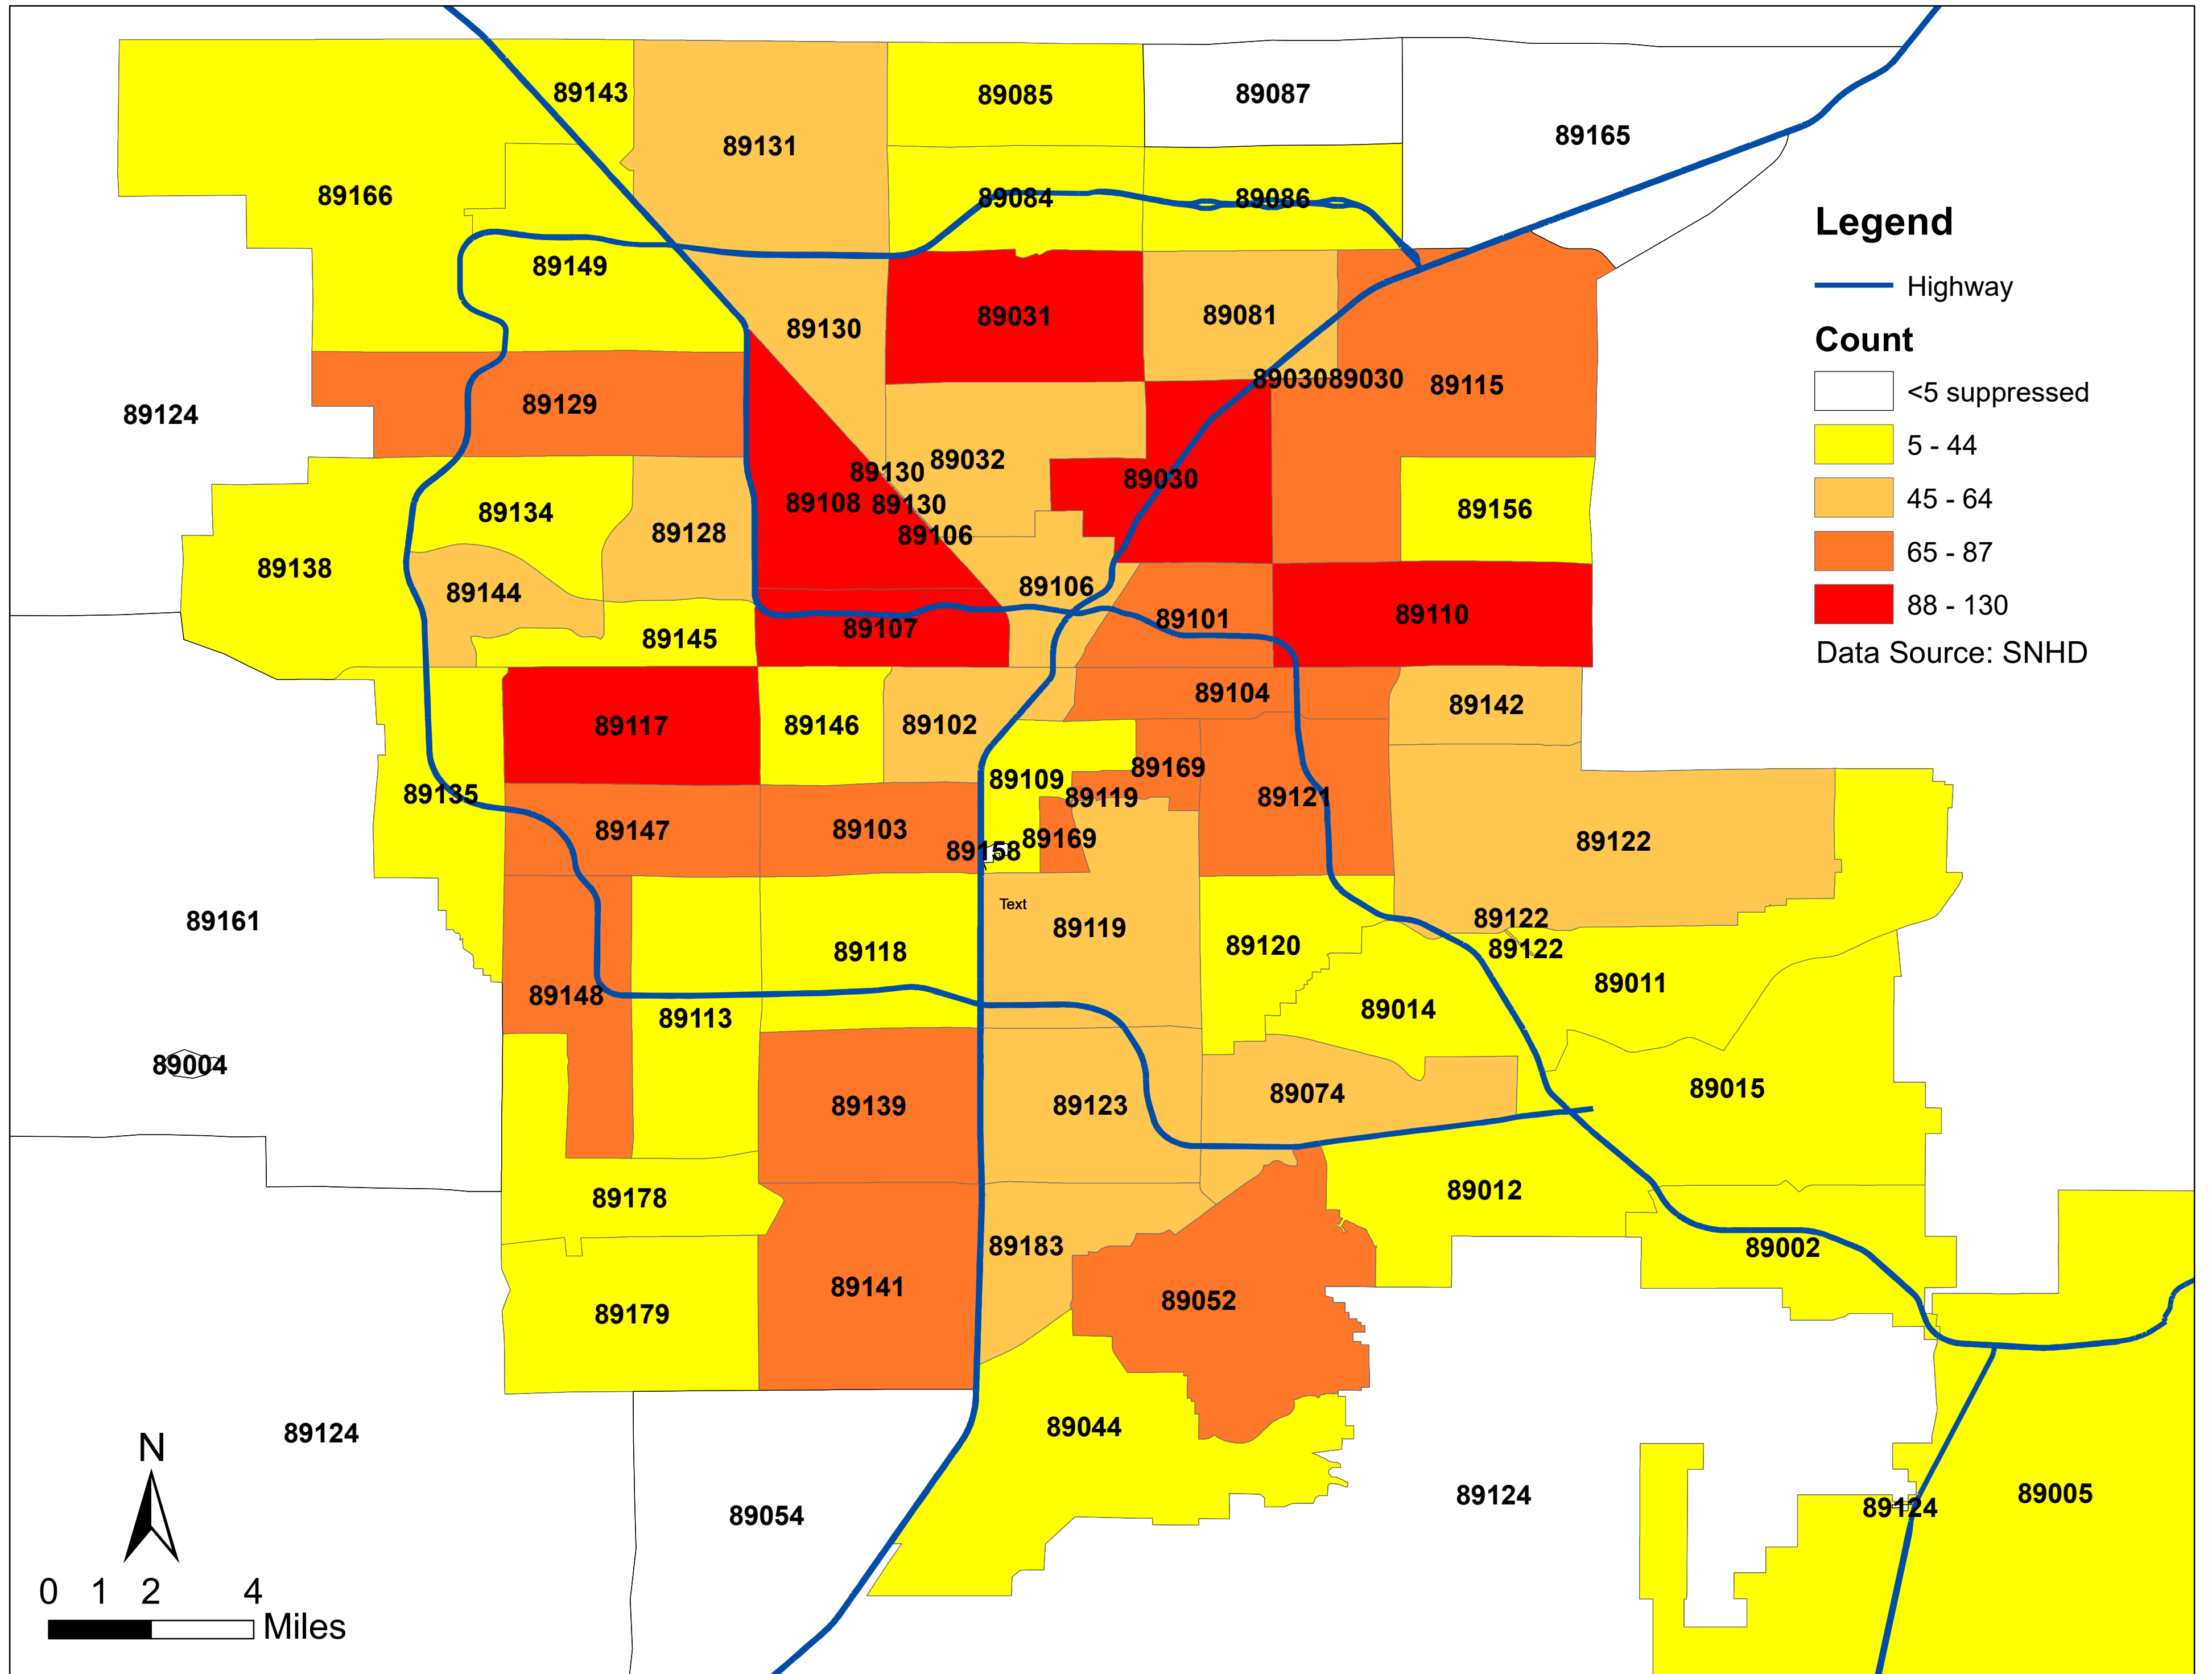

Number of COVID-19 cases by zip code in Clark county (04.23.2020)

Note: Number of cases by zip code in Mesquite and Laughlin are less than 5 and suppressed.