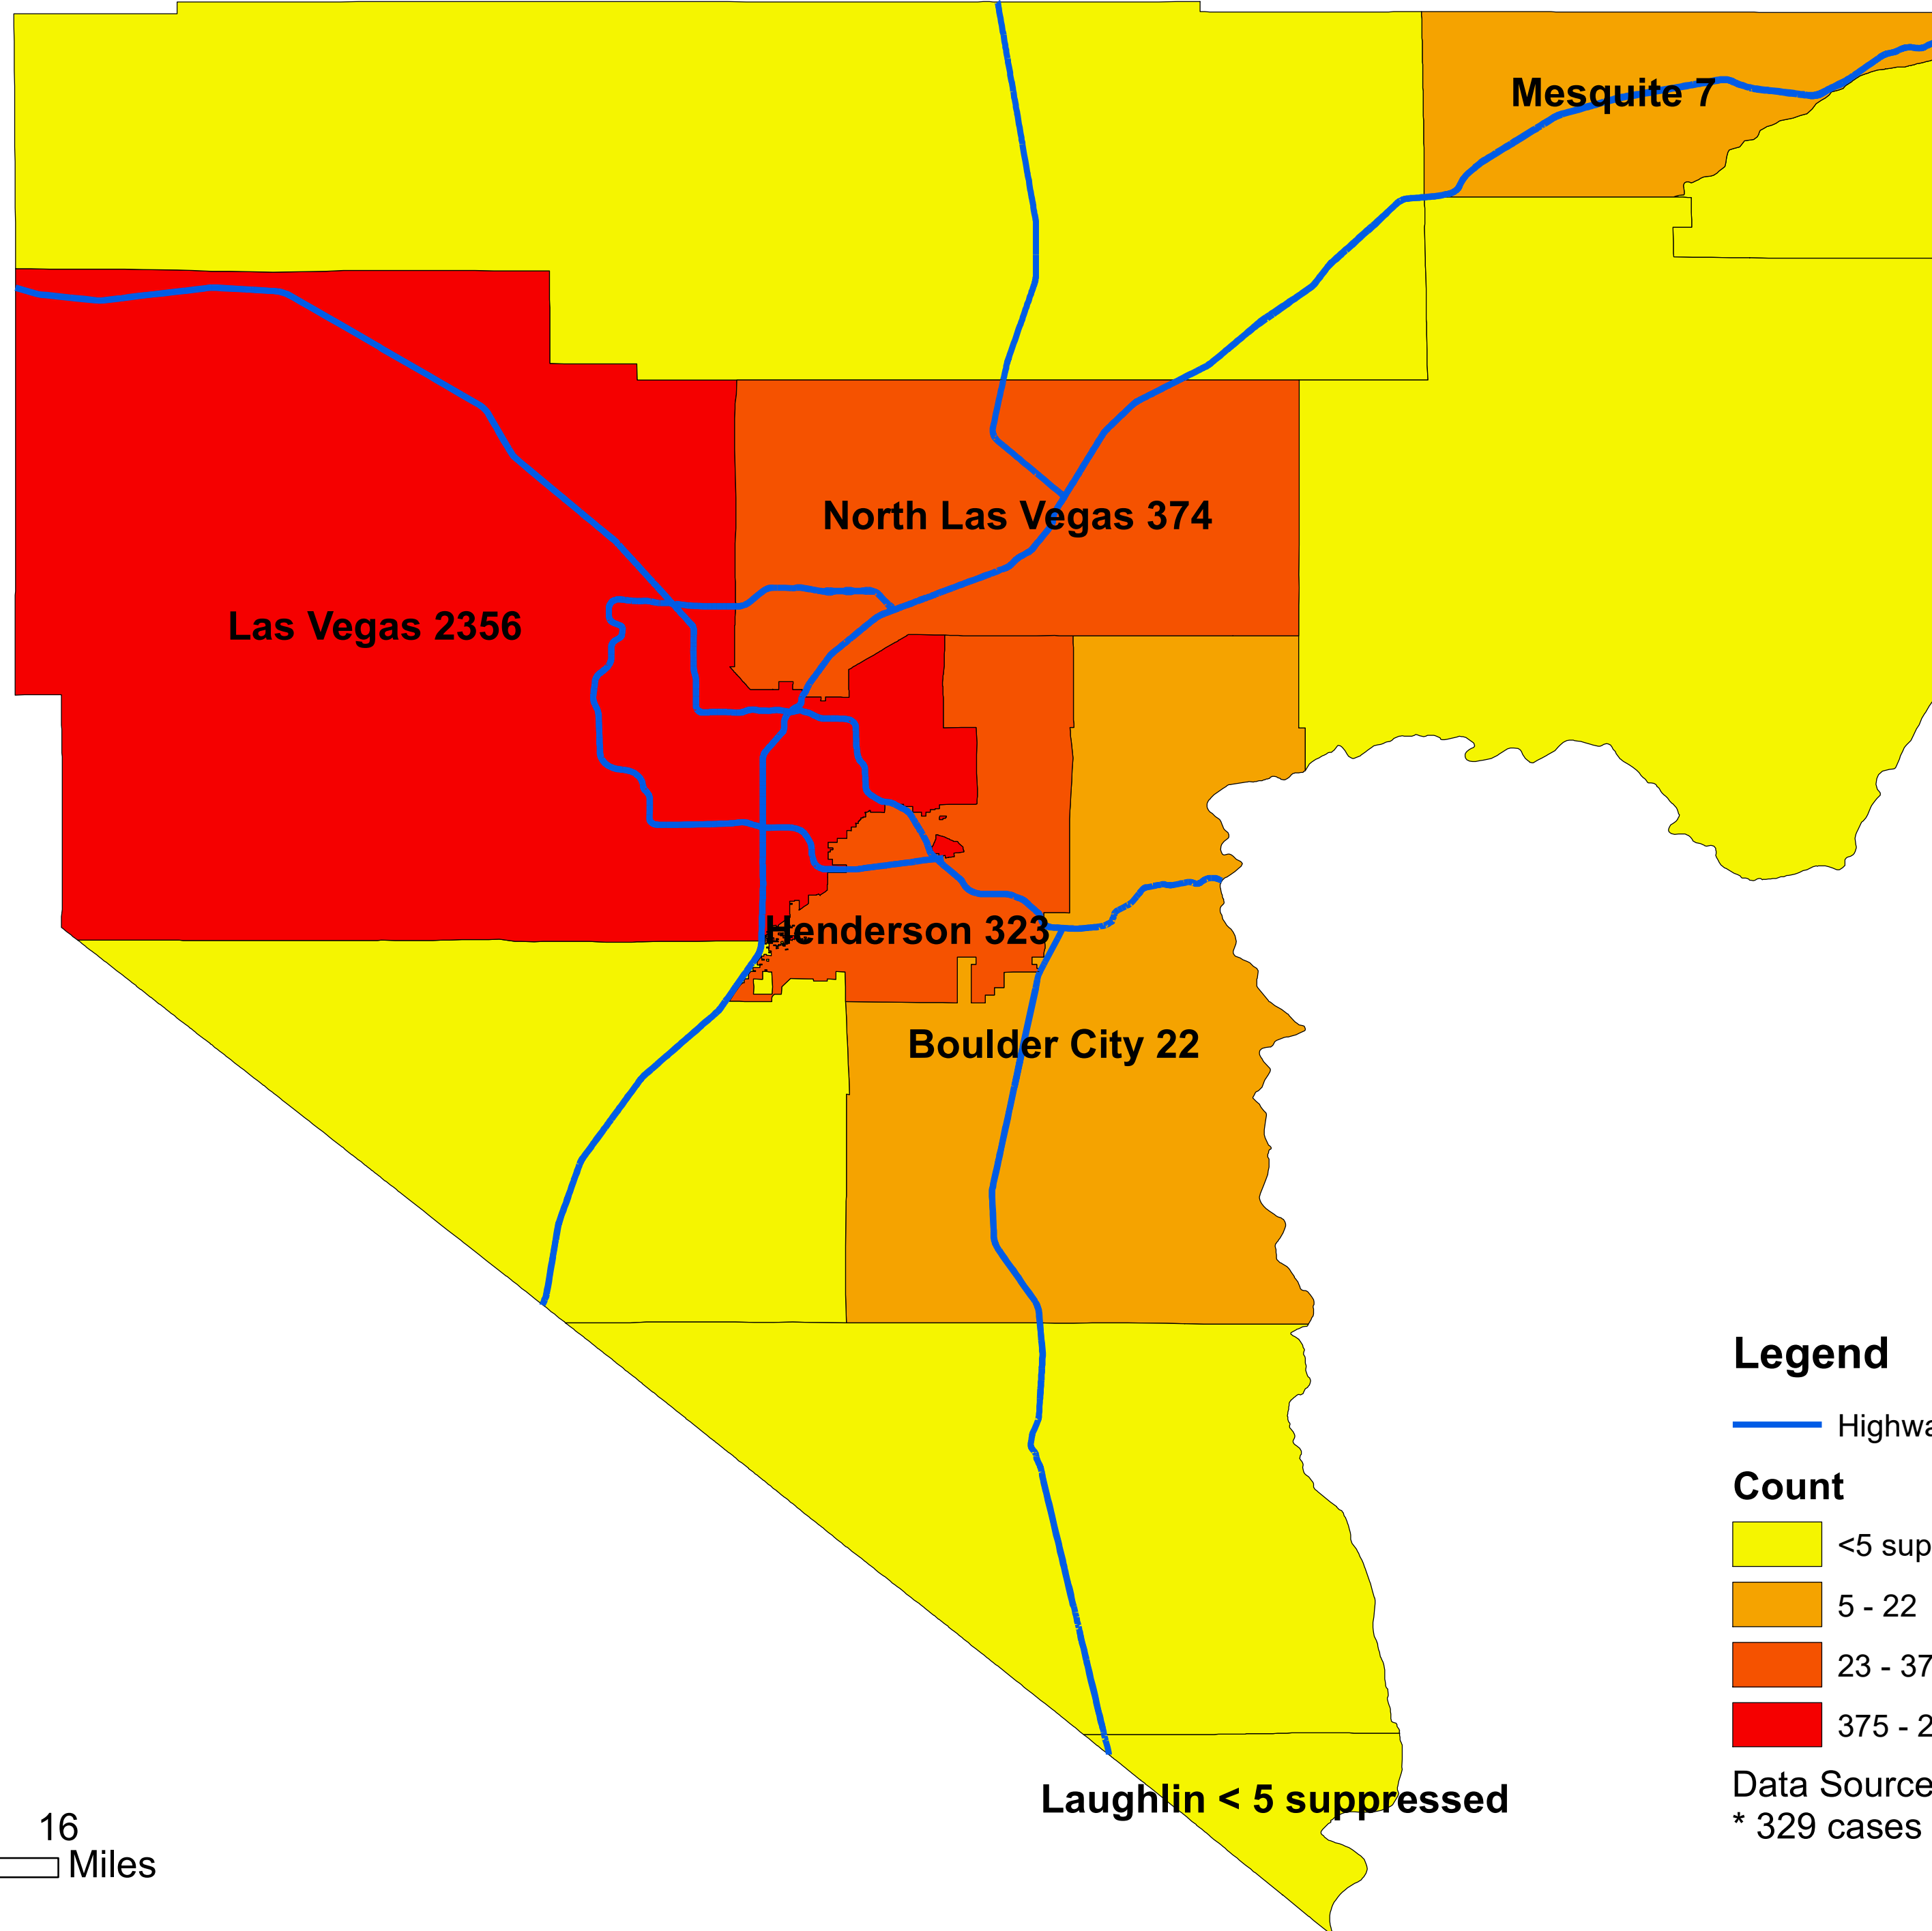

# Number of COVID-19 cases by city in Clark county (04.23.2020)

## Legend

— Highway

## Count

<5 suppressed

5 - 22

23 - 374

375 - 2356

Data Source: SNHD

\* 329 cases without city information

0 4 8 16  
Miles