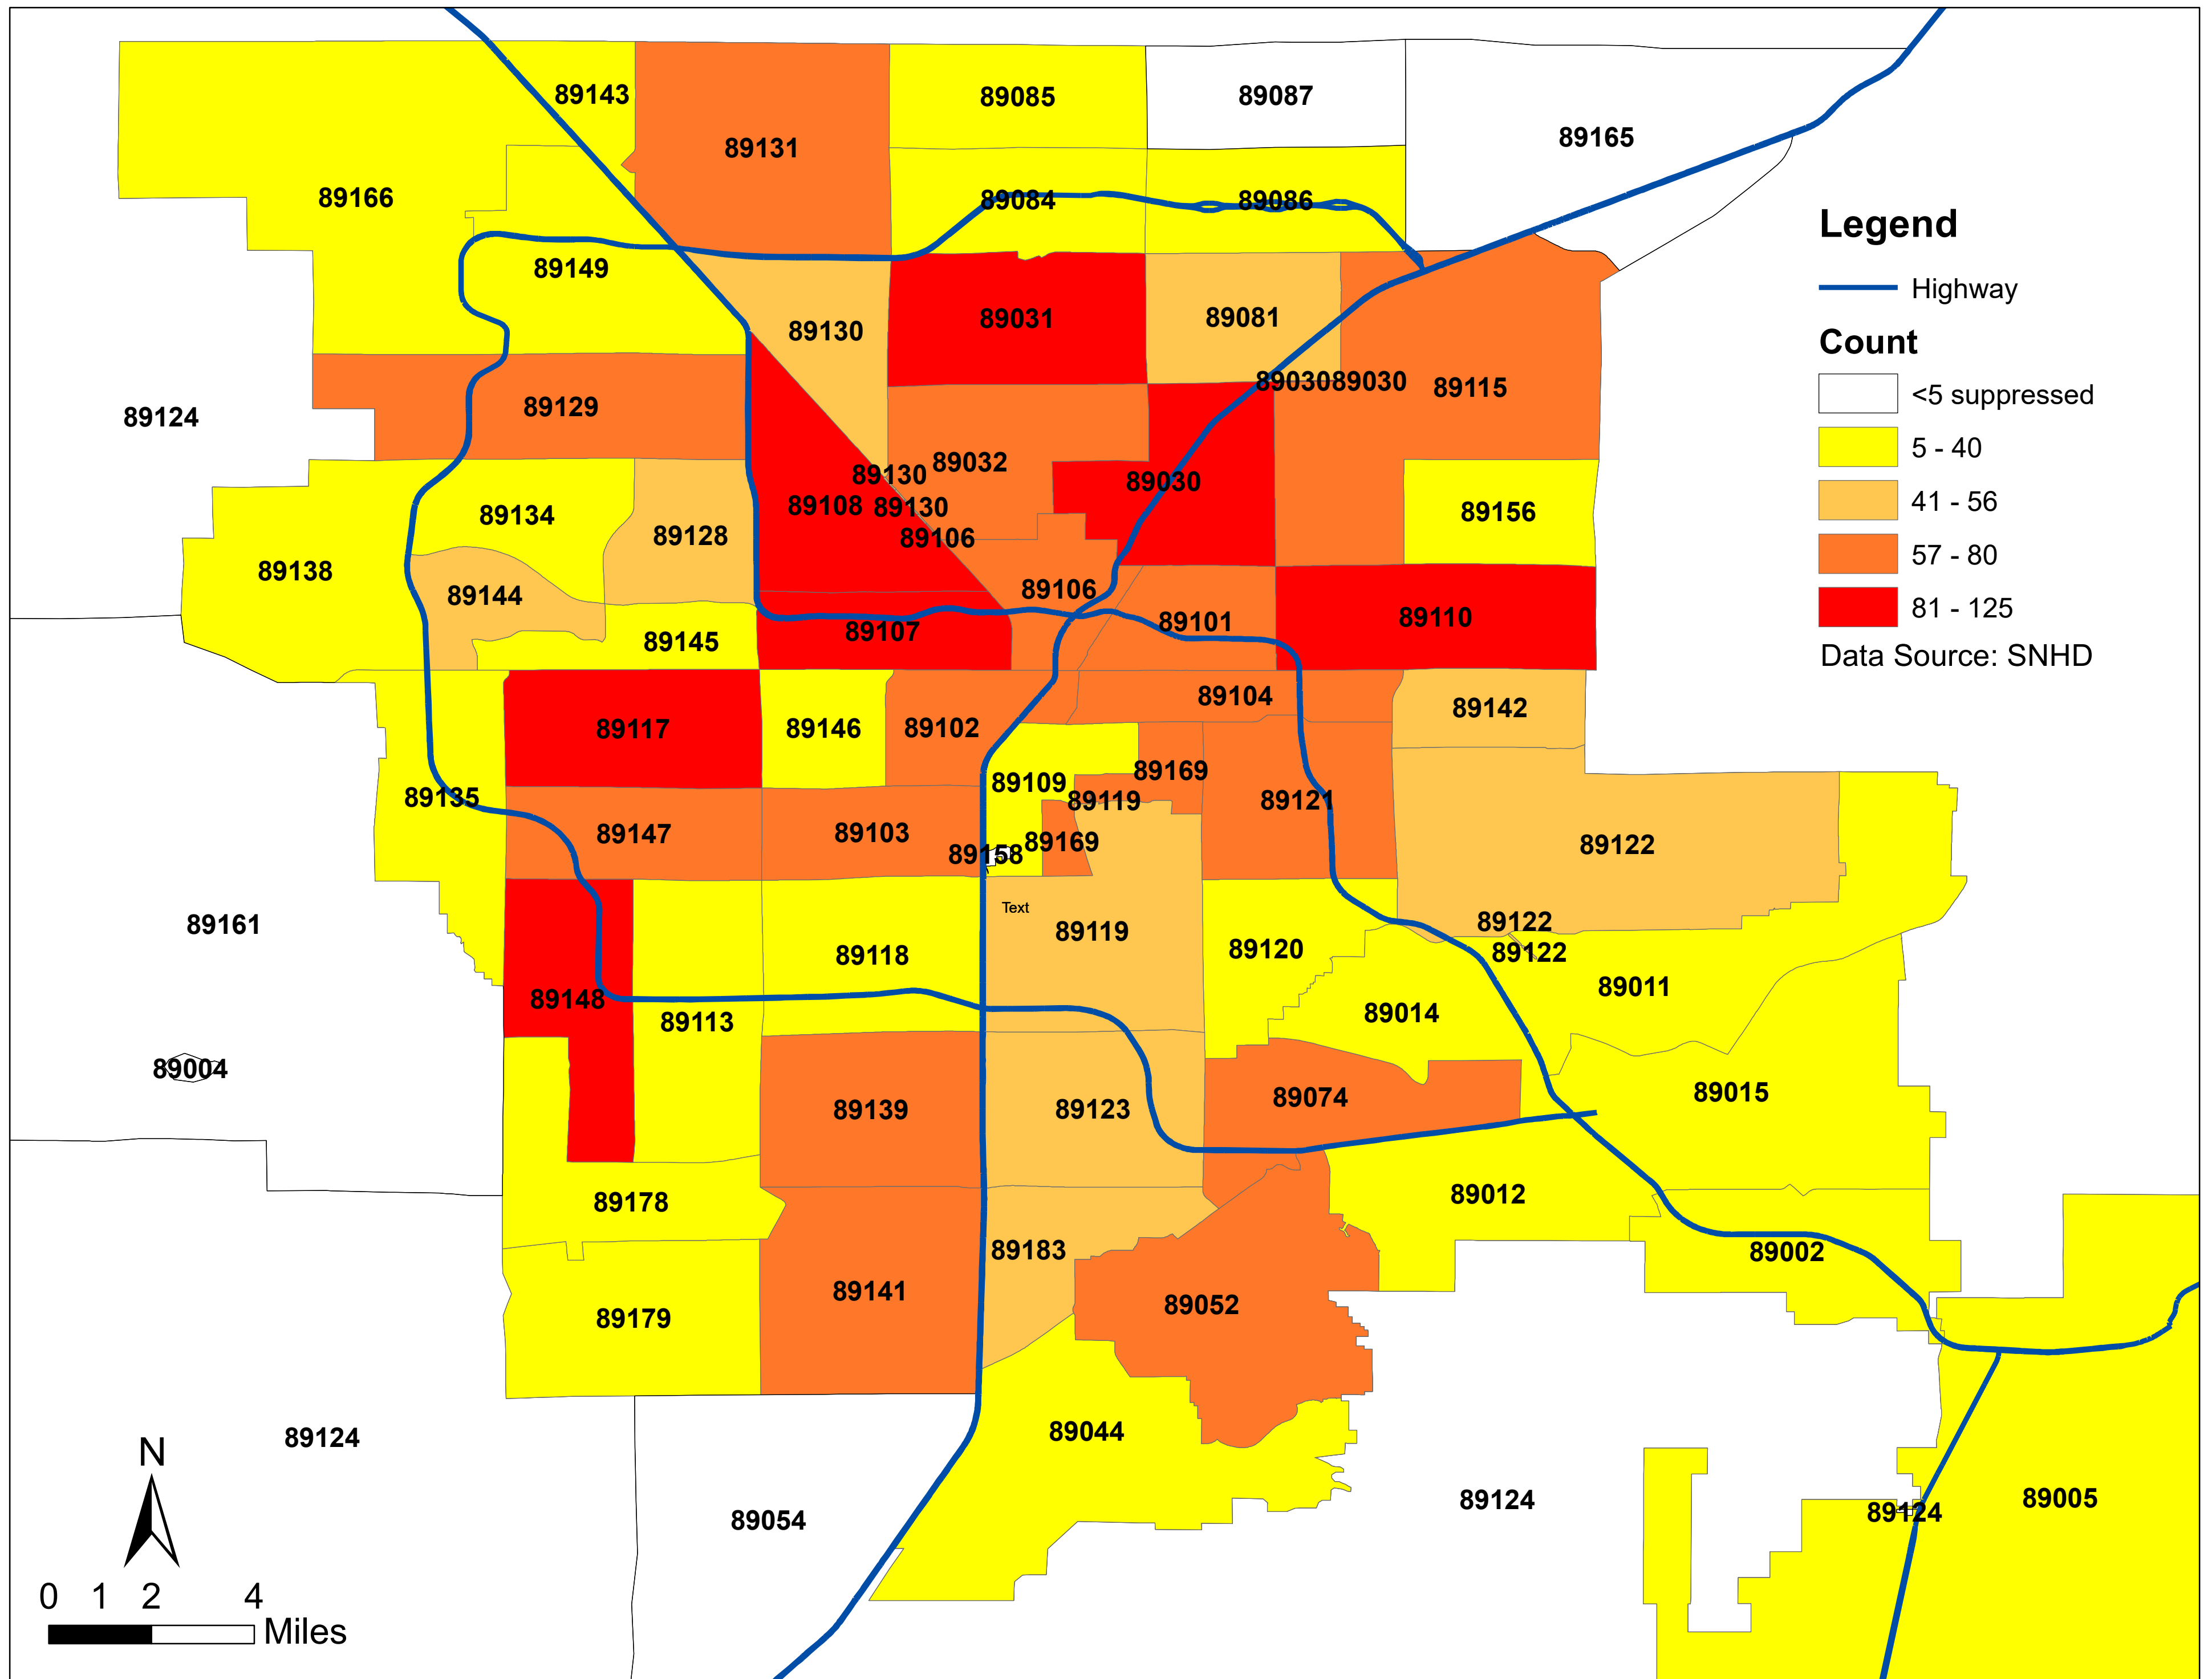

Number of COVID-19 cases by zip code in Clark county (04.22.2020)

Note: Number of cases by zip code in Mesquite and Laughlin are less than 5 and suppressed.