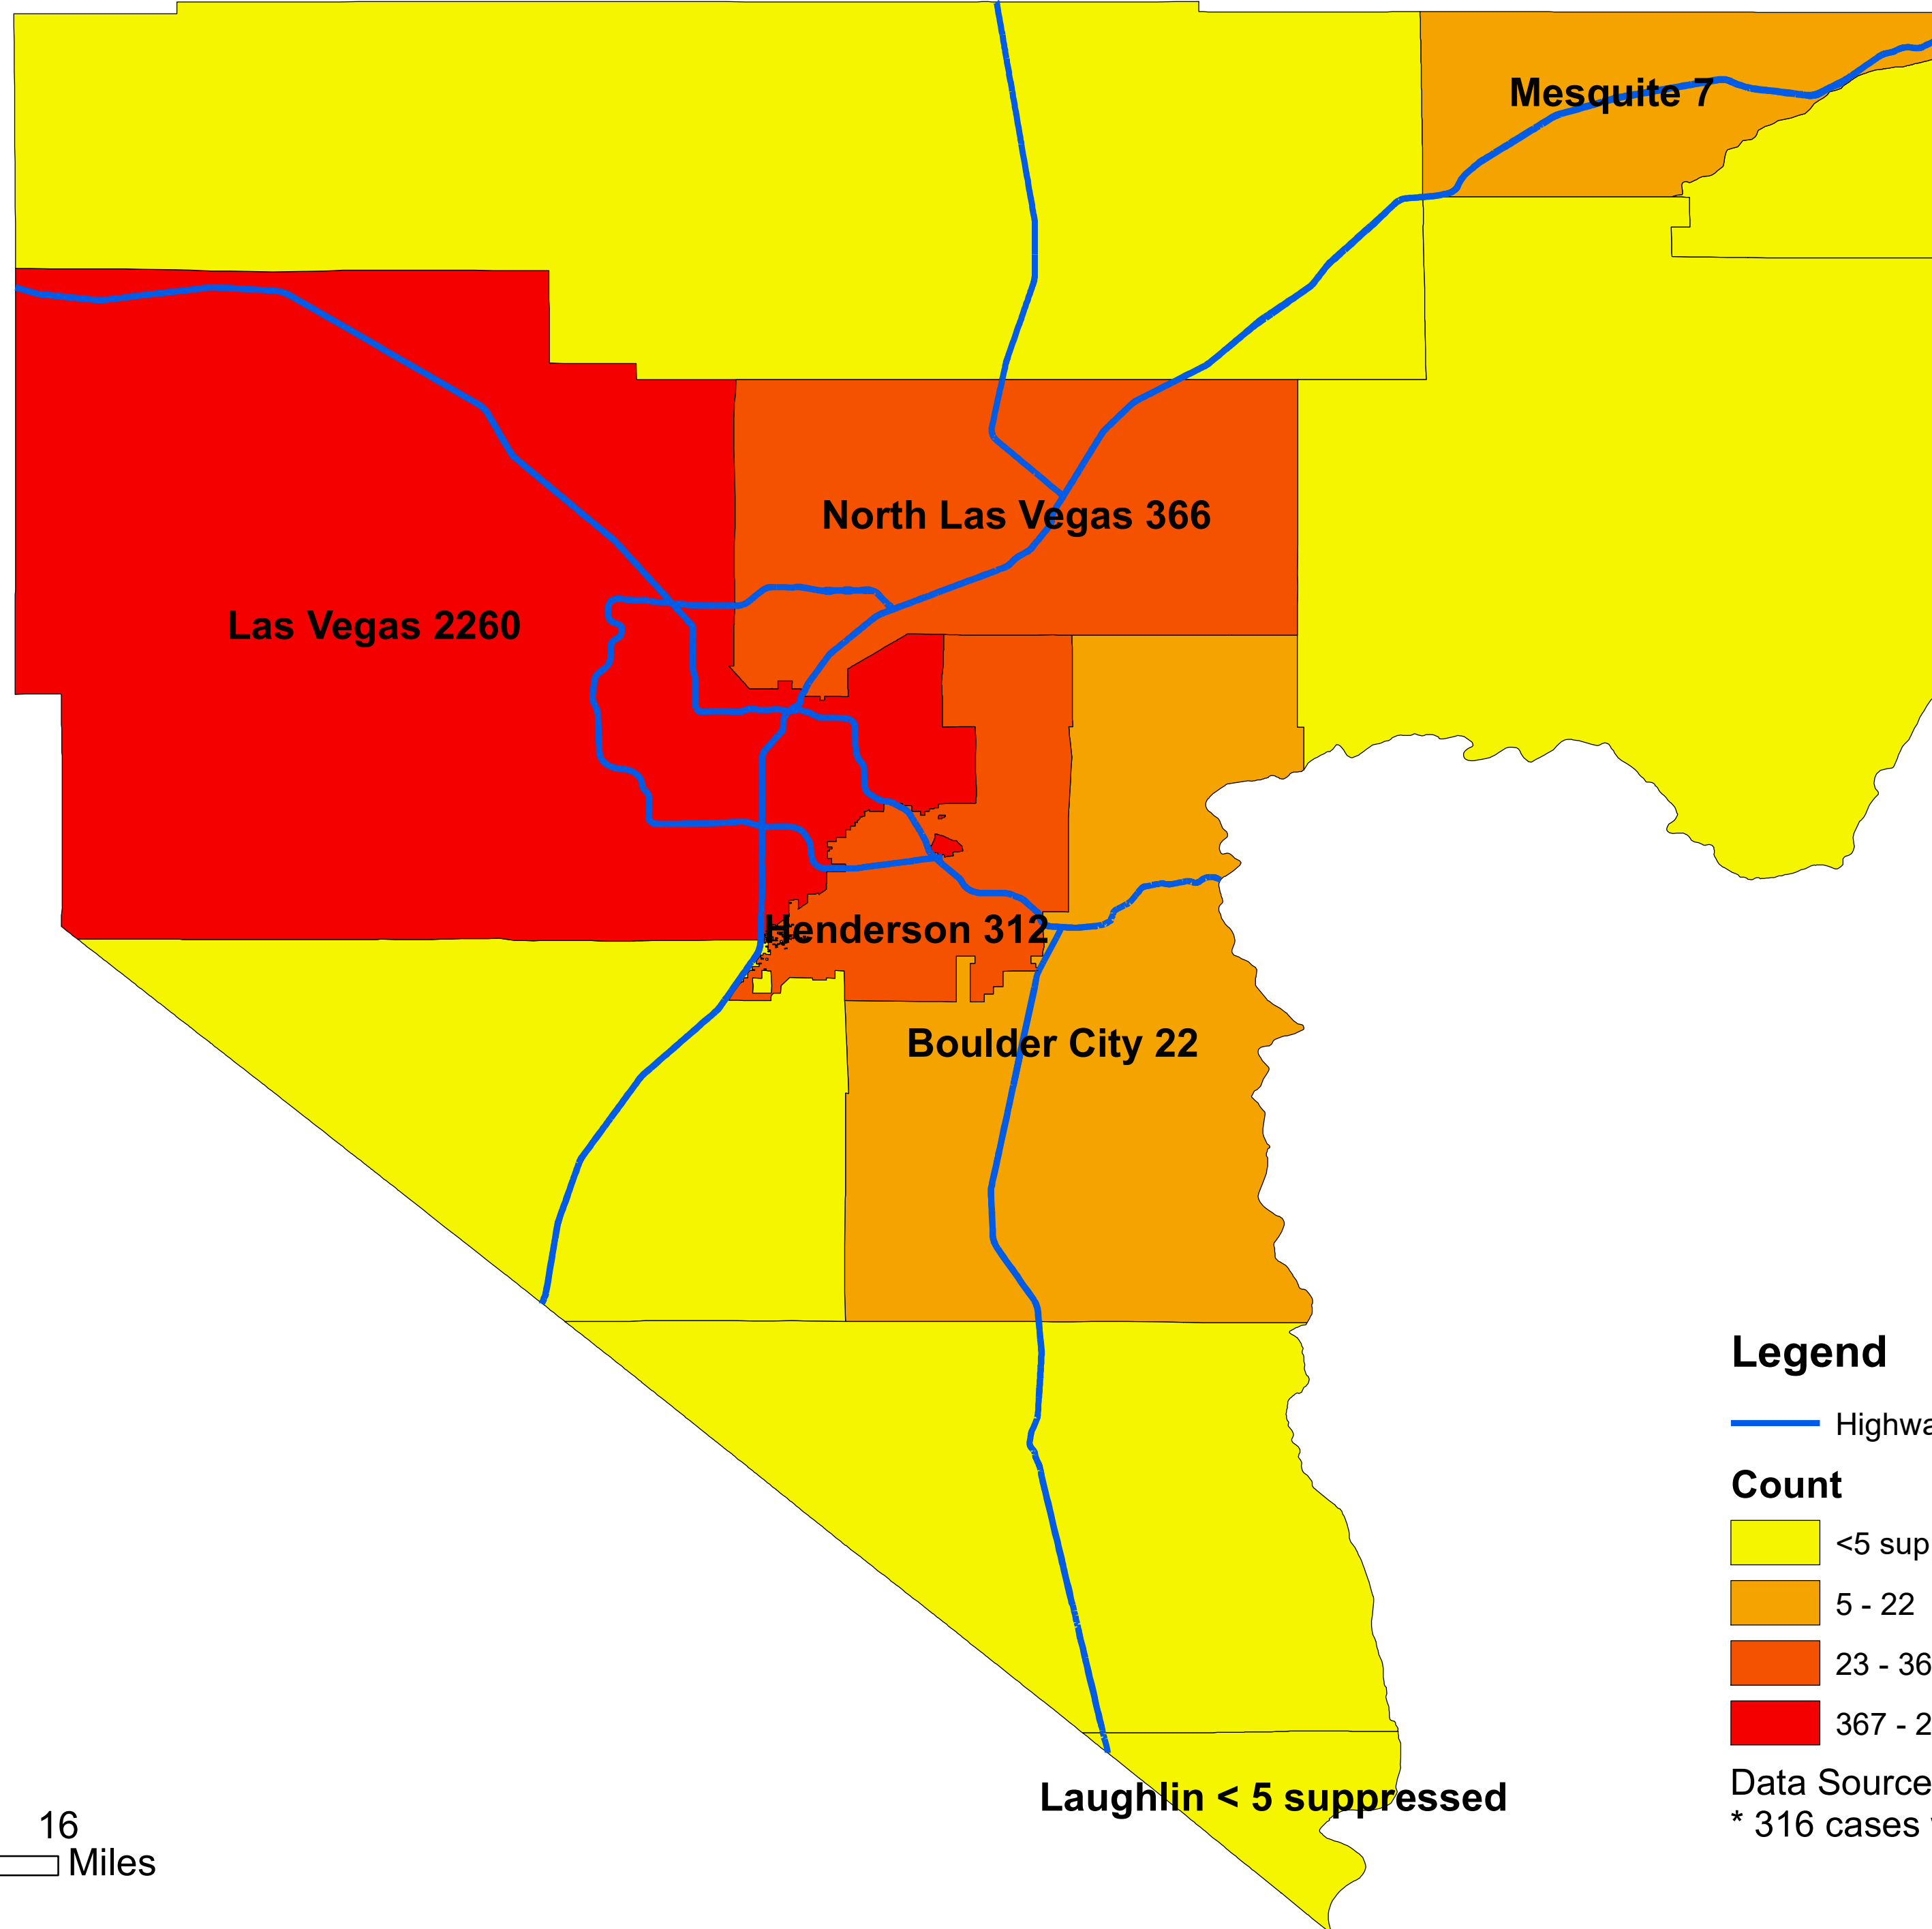

# Number of COVID-19 cases by city in Clark county (04.22.2020)

## Legend

— Highway

## Count

<5 suppressed

5 - 22

23 - 366

367 - 2260

Data Source: SNHD

\* 316 cases without city information

0 4 8 16  
Miles