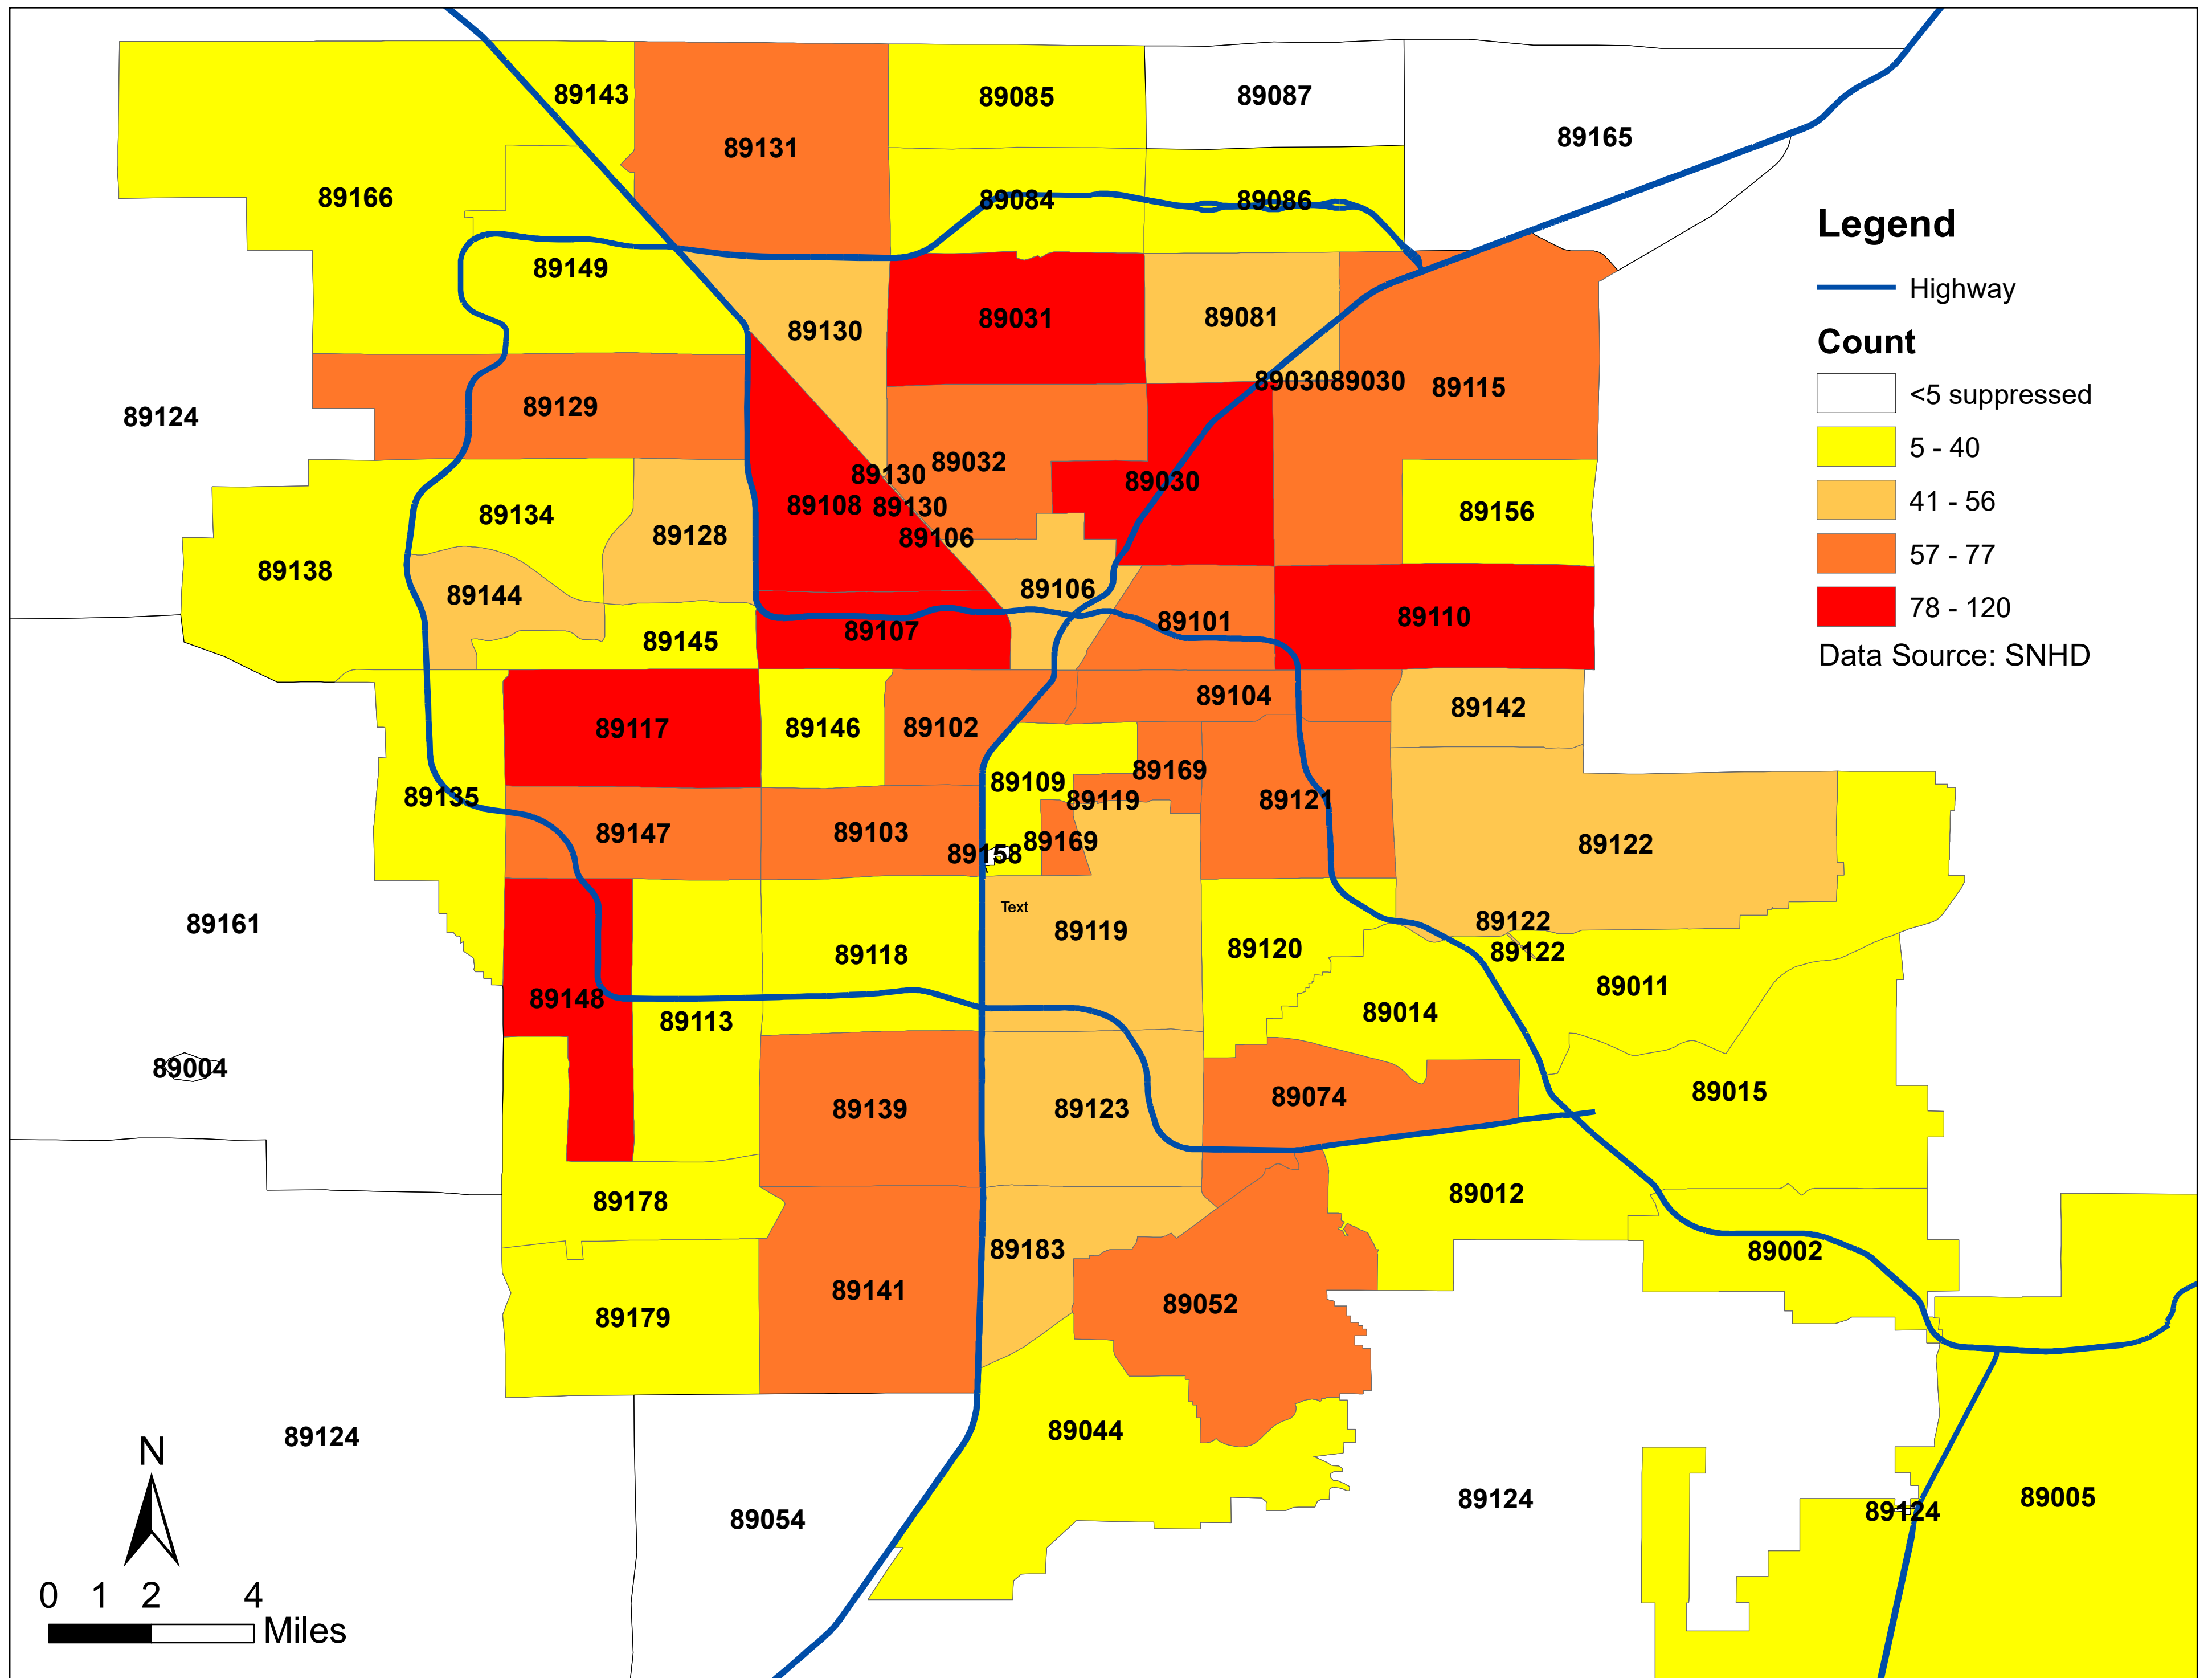

Number of COVID-19 cases by zip code in Clark county (04.21.2020)

Note: Number of cases by zip code in Mesquite and Laughlin are less than 5 and suppressed.