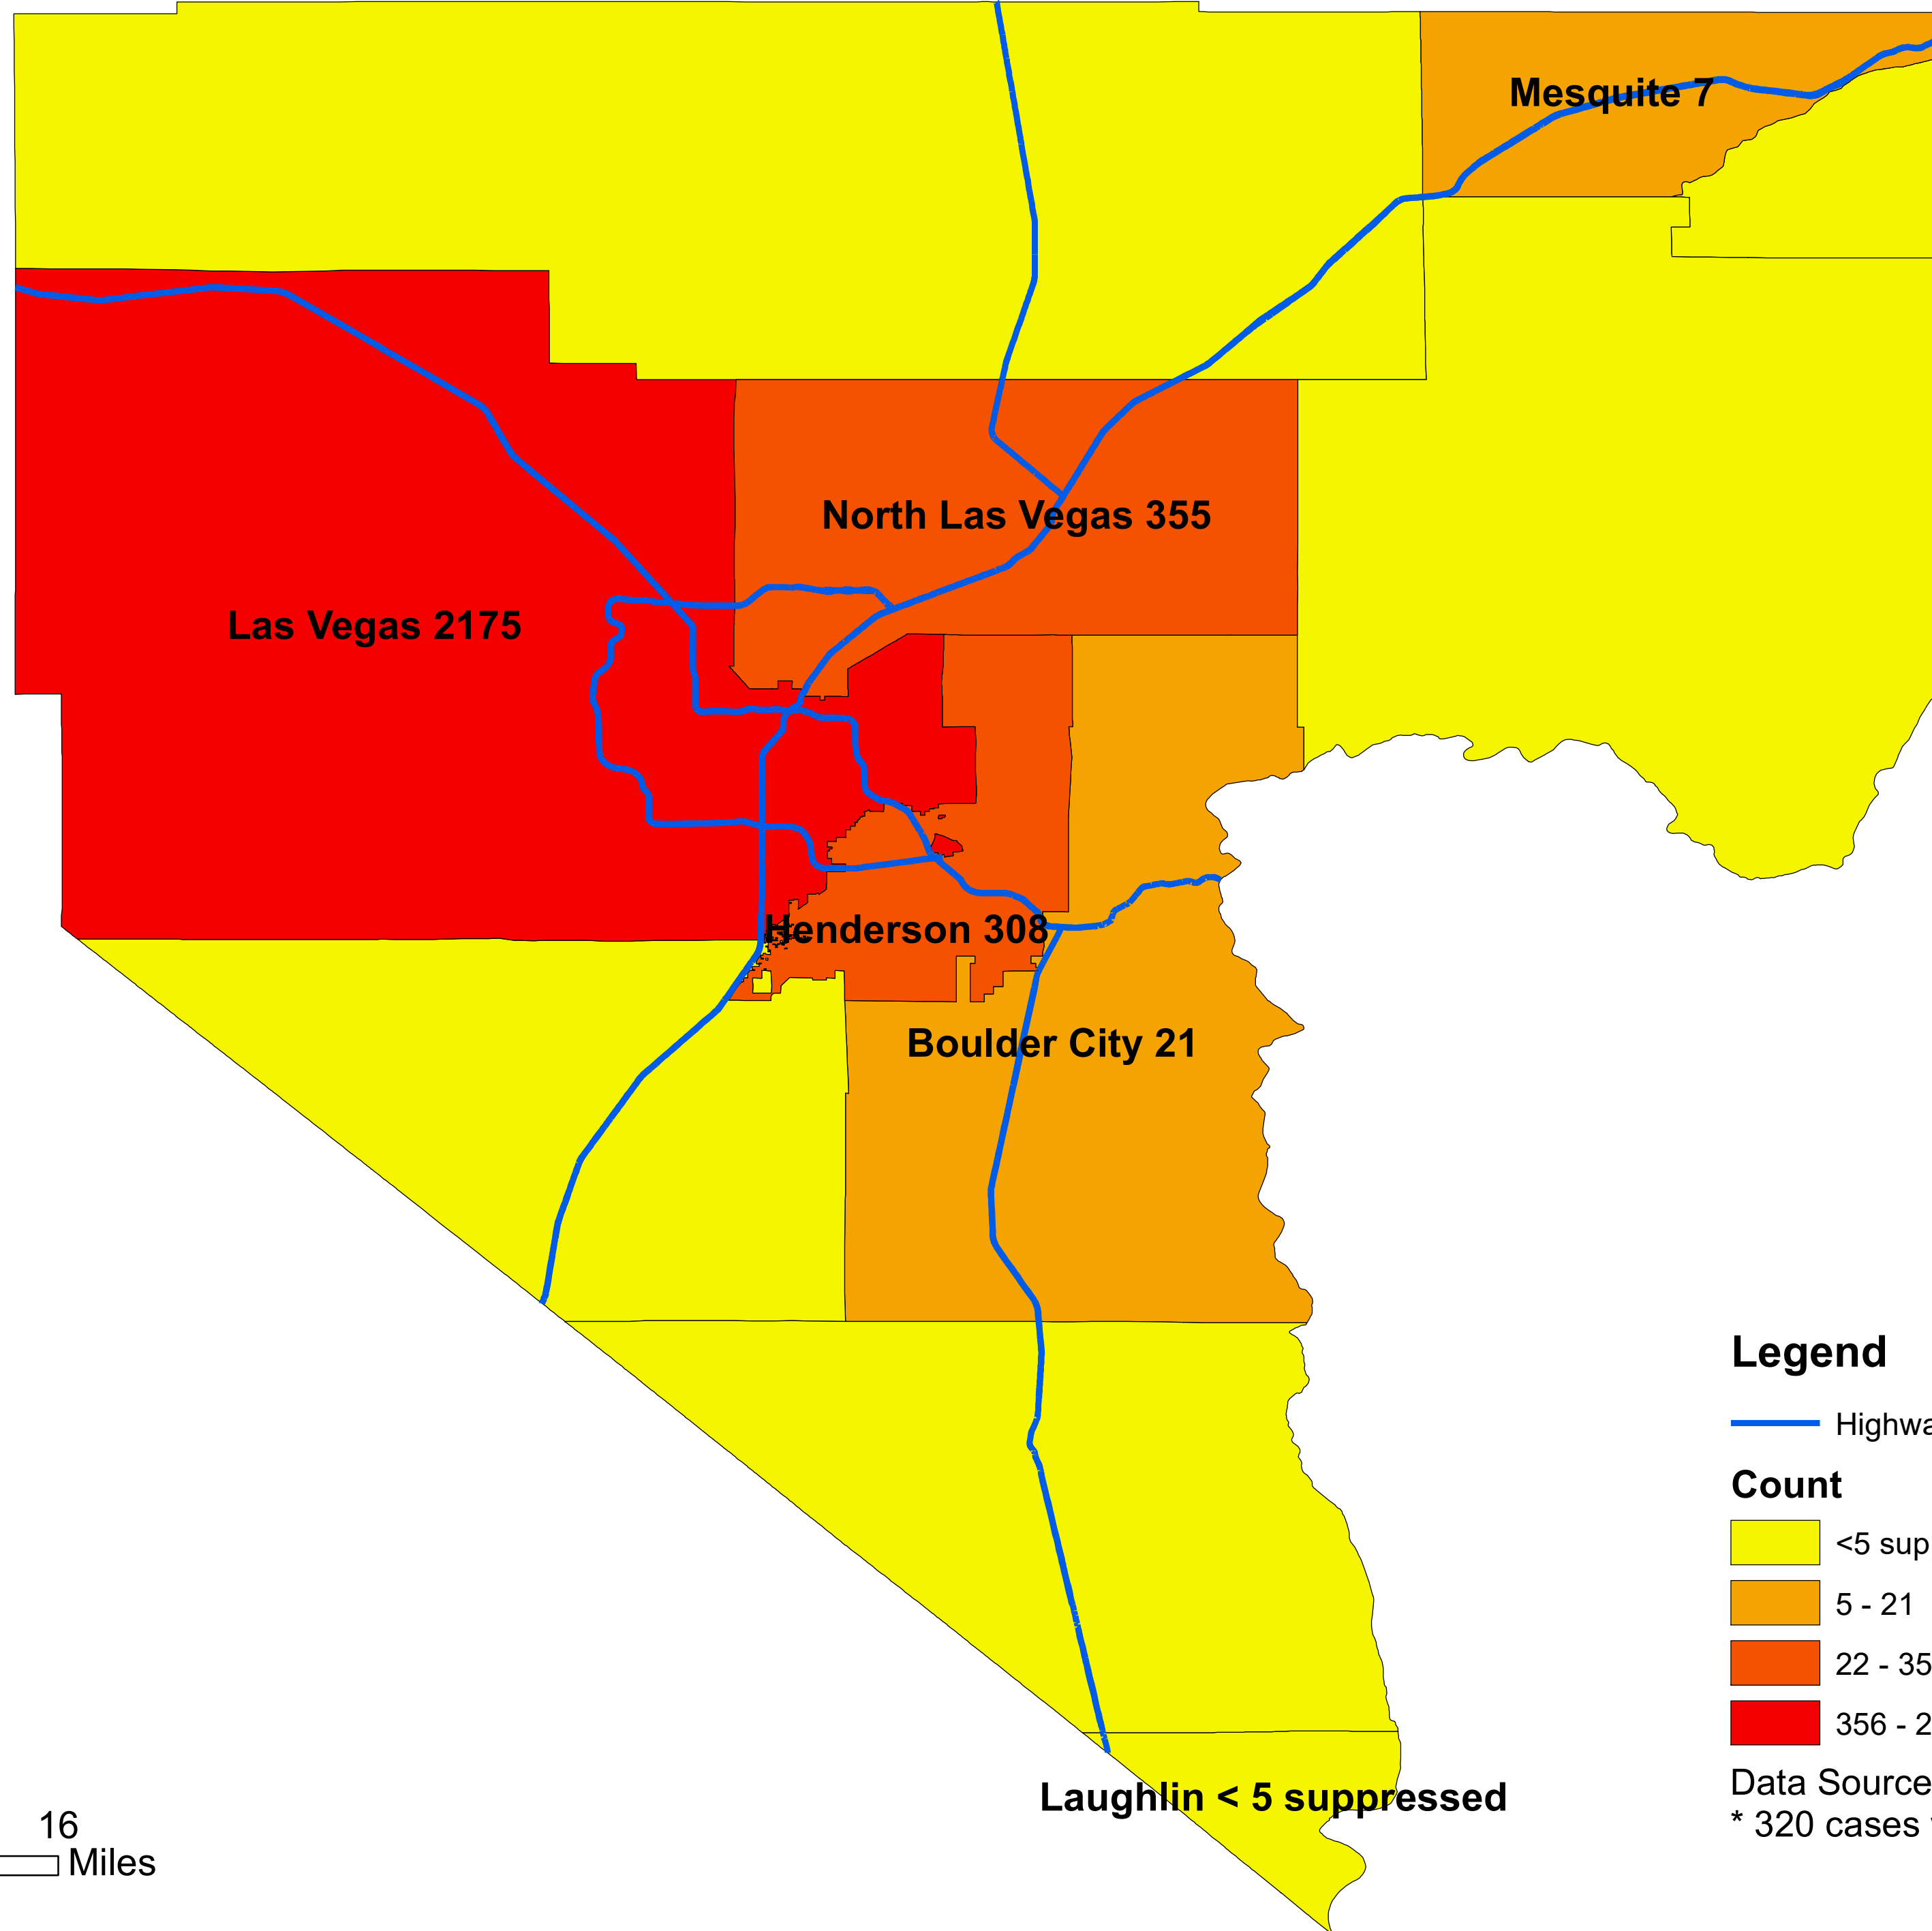

Number of COVID-19 cases by city in Clark county (04.21.2020)

Legend

— Highway

Count

<5 suppressed

5 - 21

22 - 355

356 - 2175

Data Source: SNHD

* 320 cases without city information

0 4 8 16
Miles