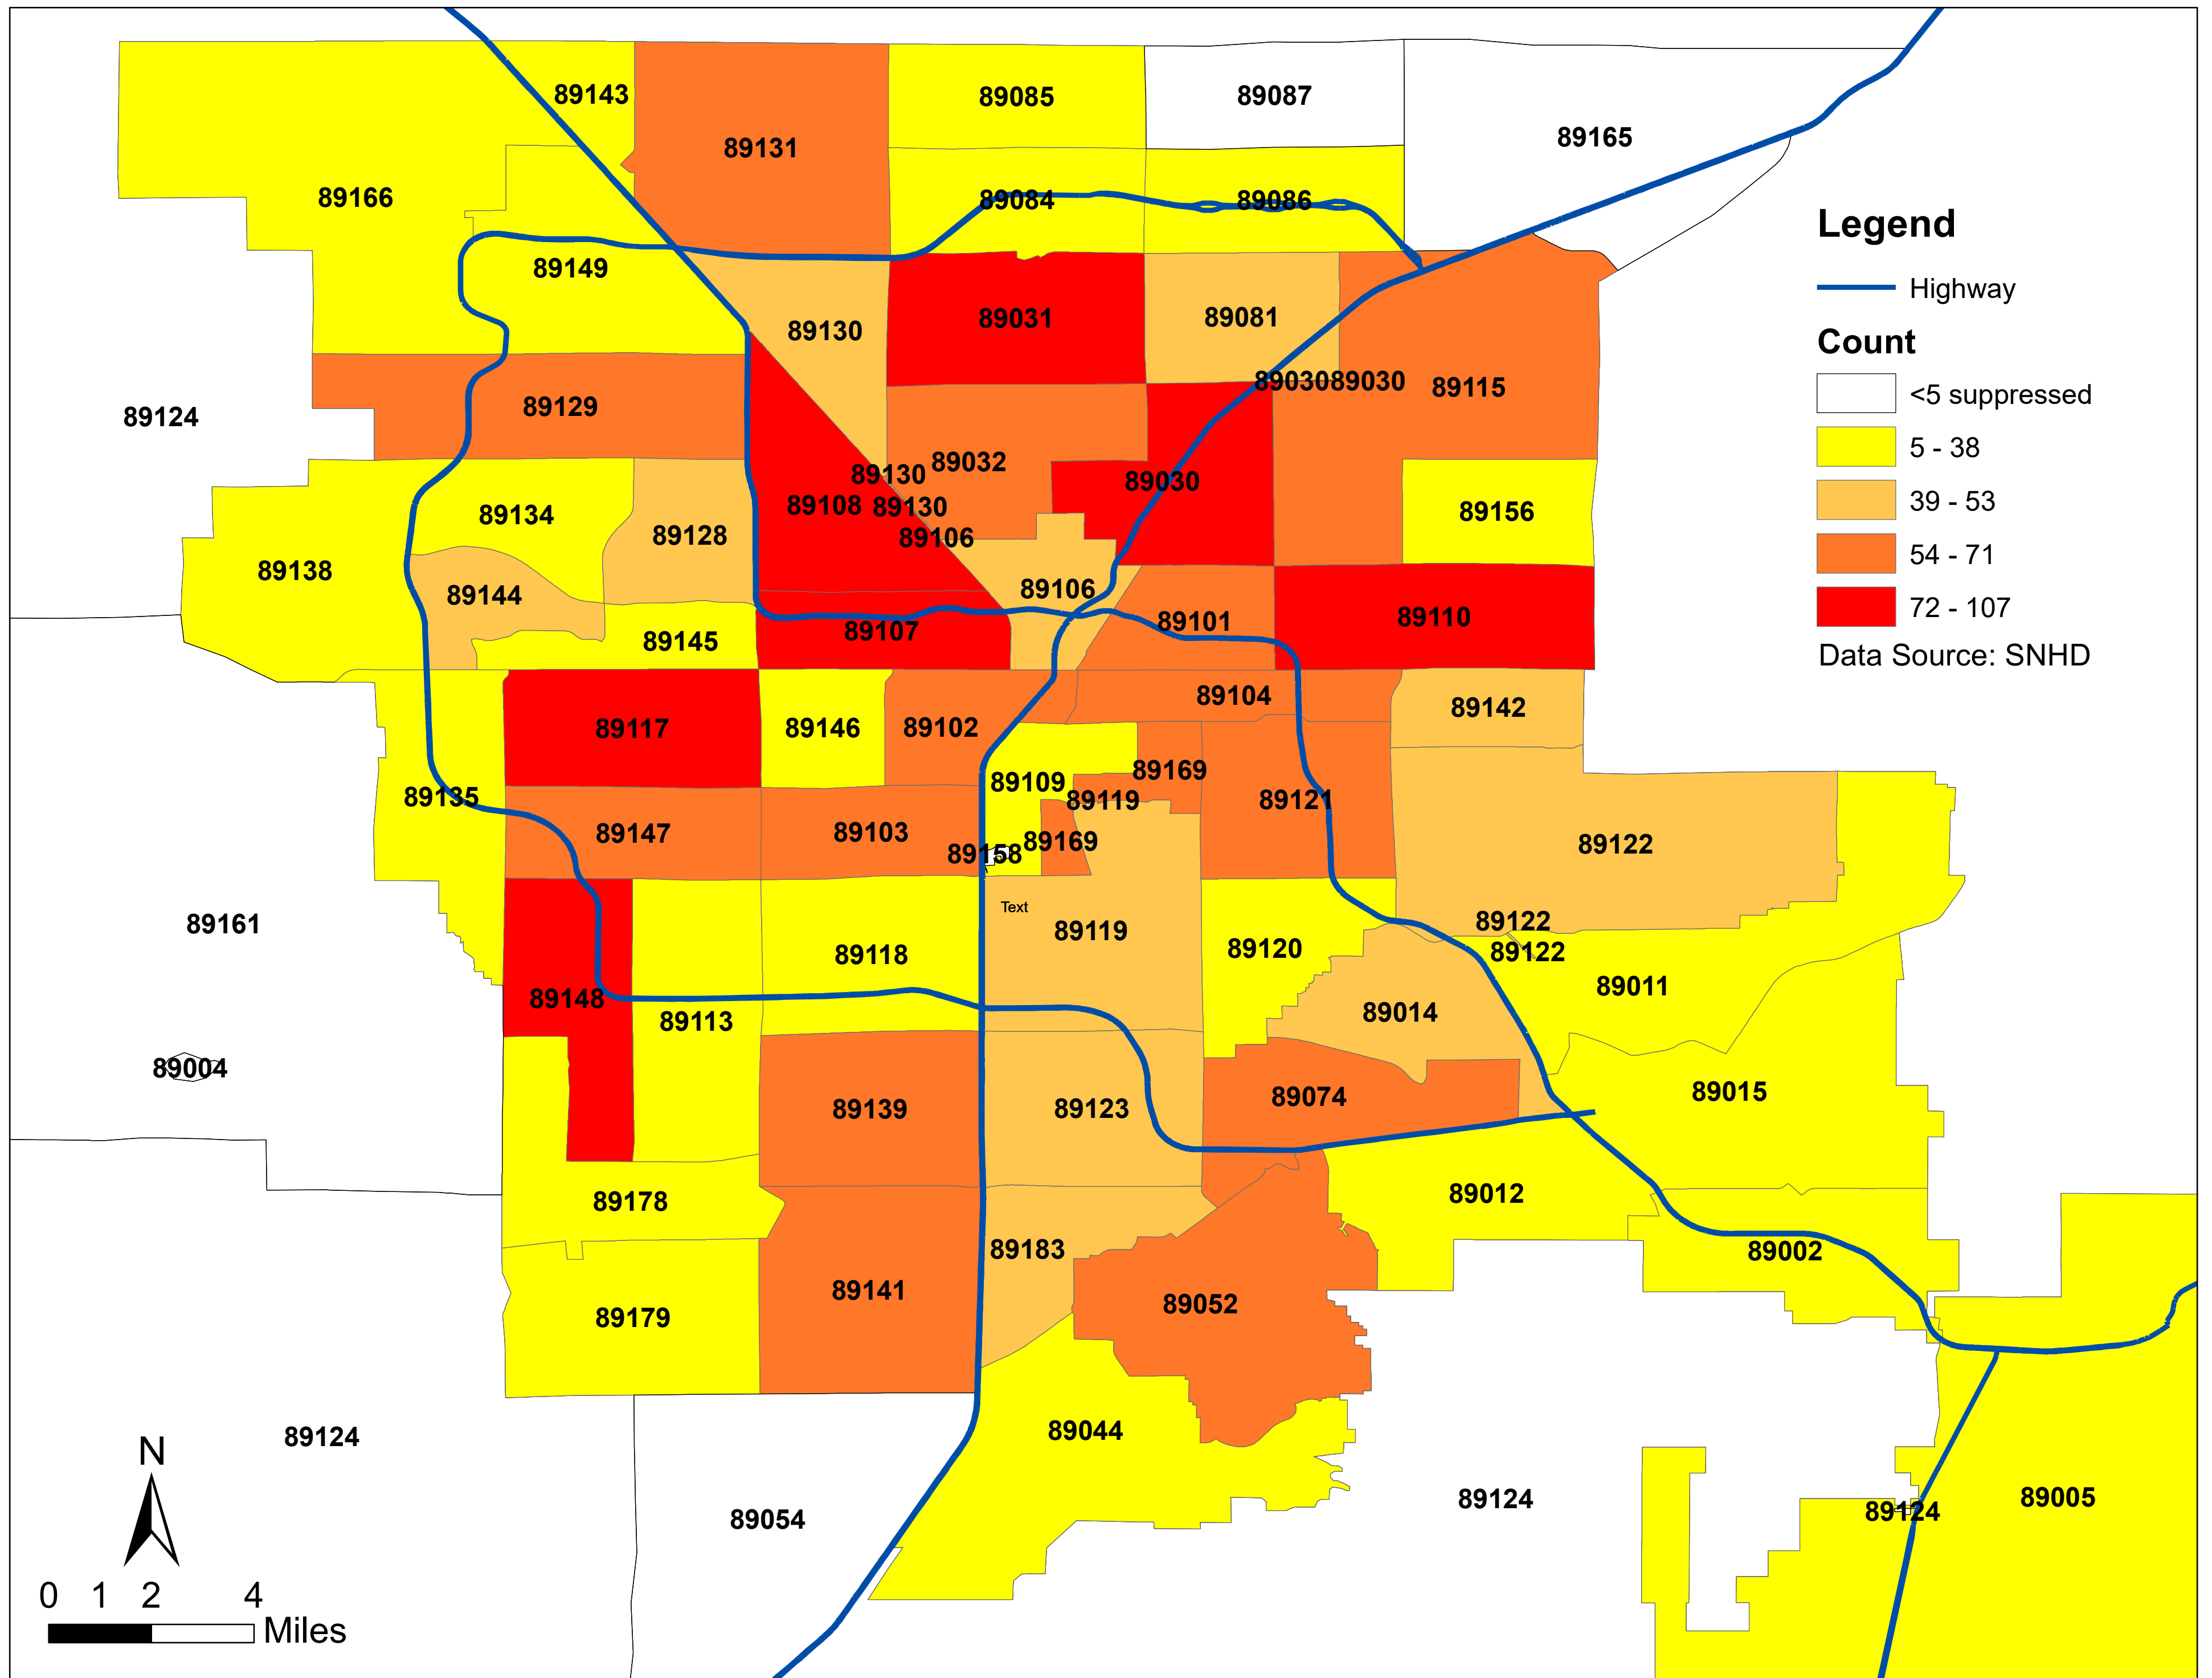

Number of COVID-19 cases by zip code in Clark county (04.20.2020)

Note: Number of cases by zip code in Mesquite and Laughlin are less than 5 and suppressed.